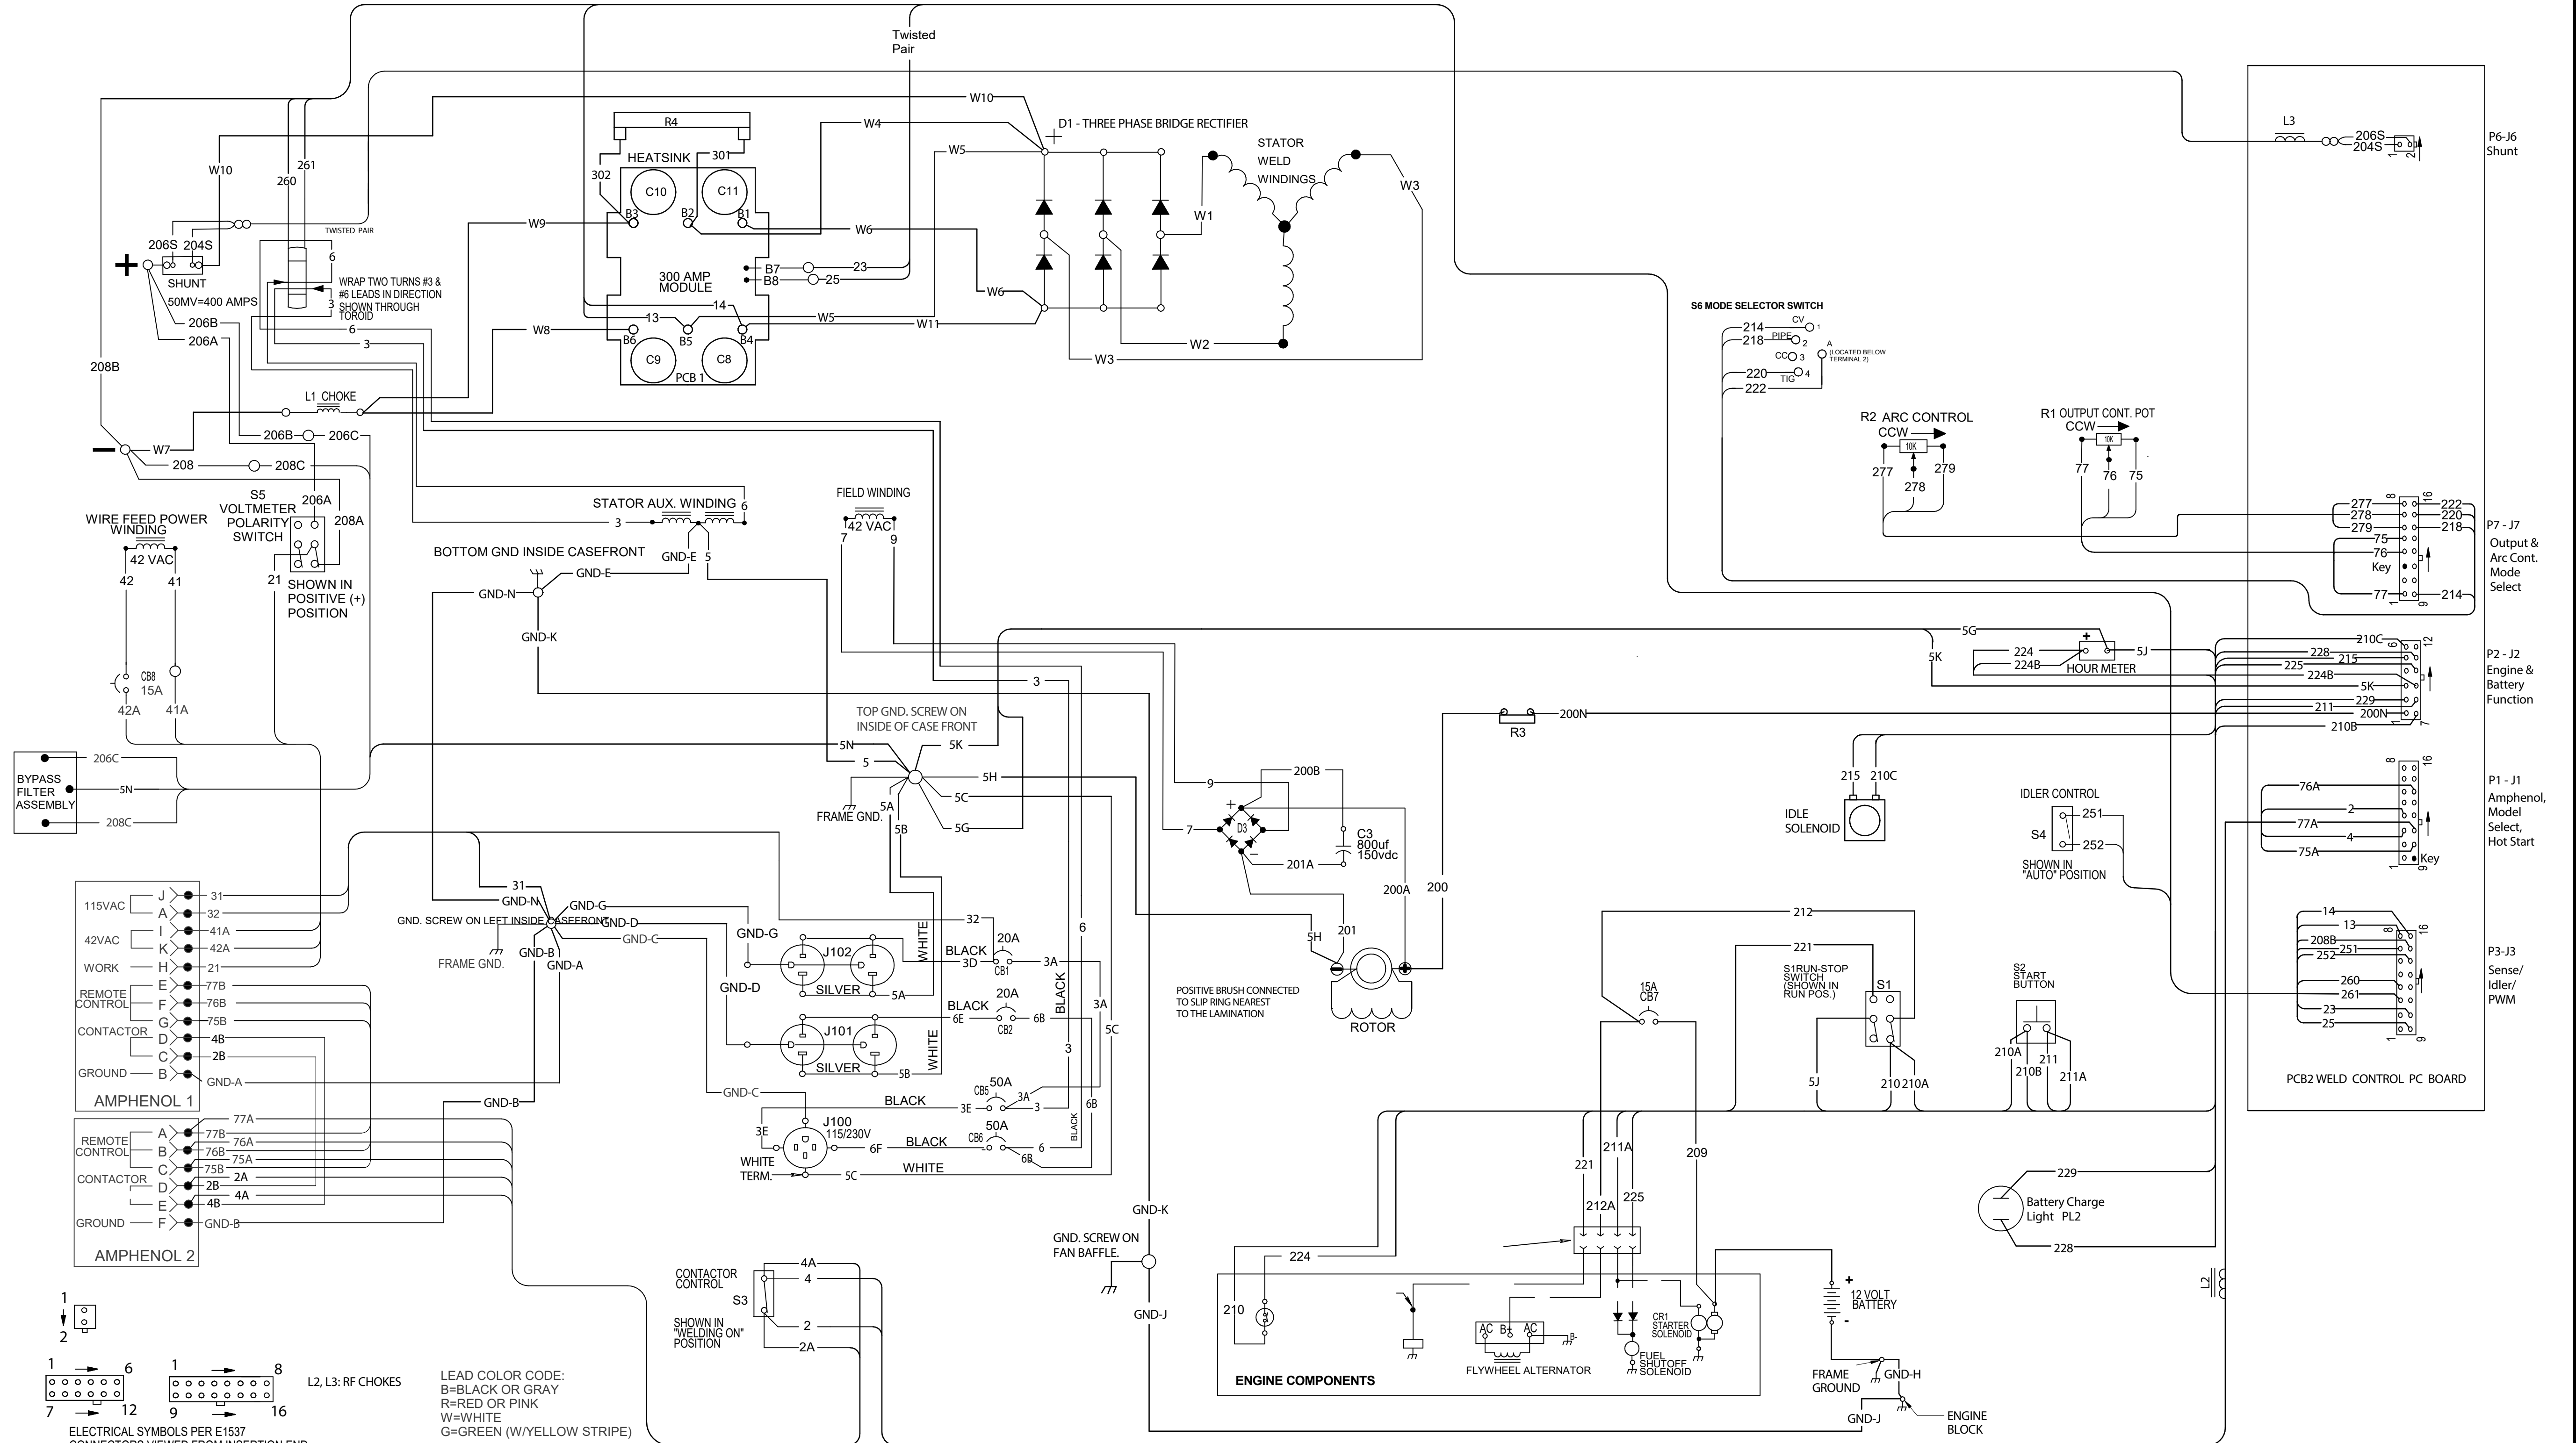

RANGER 225 WIRING DIAGRAM G4284 REV: A

ALL CASE FRONT COMPONENTS SHOWN VIEWED FROM REAR.

CLEVELAND, OHIO U.S.A.