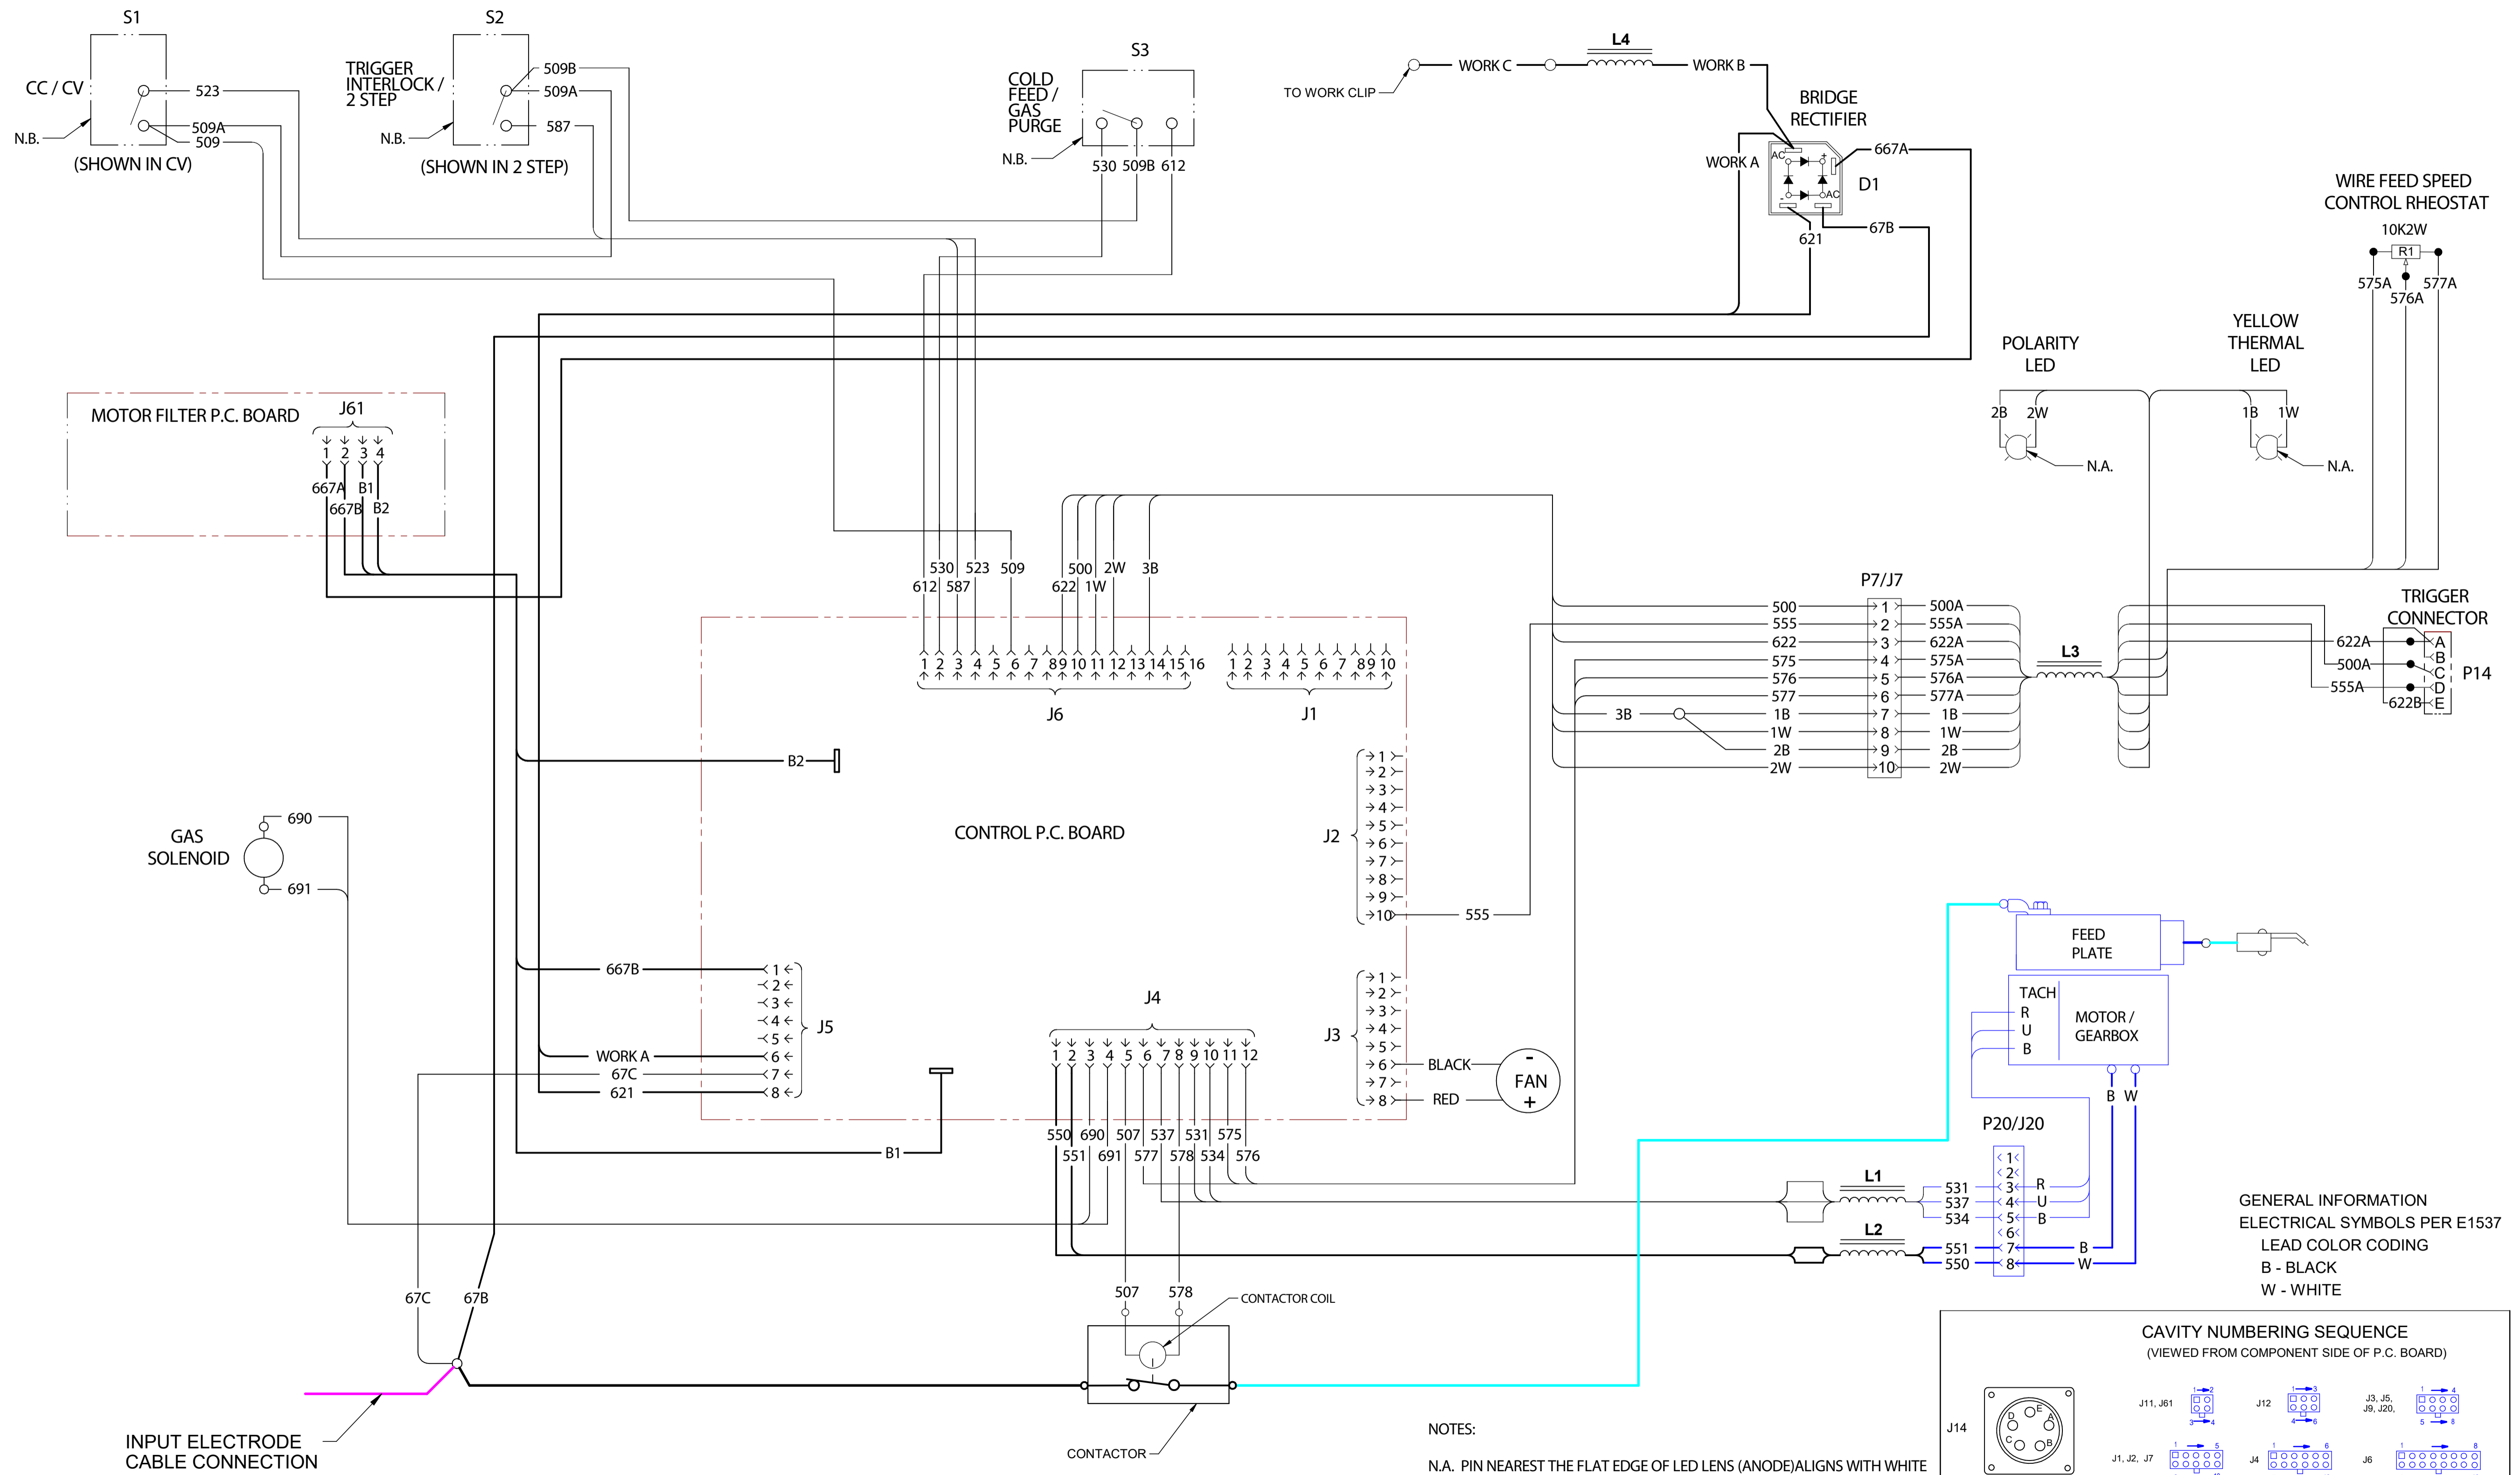

ACTIV8 WIRING DIAGRAM G7018 REV: A

GENERAL INFORMATION
ELECTRICAL SYMBOLS PER E1537
LEAD COLOR CODING
B - BLACK
W - WHITE

NOTES:
N.A. PIN NEAREST THE FLAT EDGE OF LED LENS (ANODE) ALIGNS WITH WHITE LEAD OF LED SOCKET.
N.B. SWITCHES SHOWN FROM REAR CONNECTION SIDE OF SWITCH.