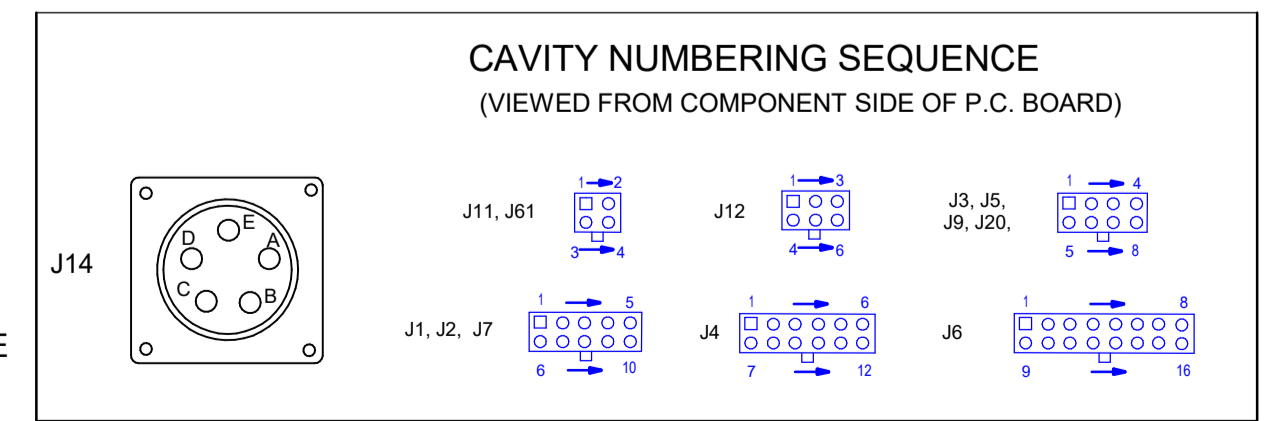

ACTIV8 WIRING DIAGRAM G7018 REV: A

GENERAL INFORMATION
ELECTRICAL SYMBOLS PER E1537
LEAD COLOR CODING
B - BLACK
W - WHITE

NOTES:
N.A. PIN NEAREST THE FLAT EDGE OF LED LENS (ANODE) ALIGNS WITH WHITE LEAD OF LED SOCKET.
N.B. SWITCHES SHOWN FROM REAR CONNECTION SIDE OF SWITCH.