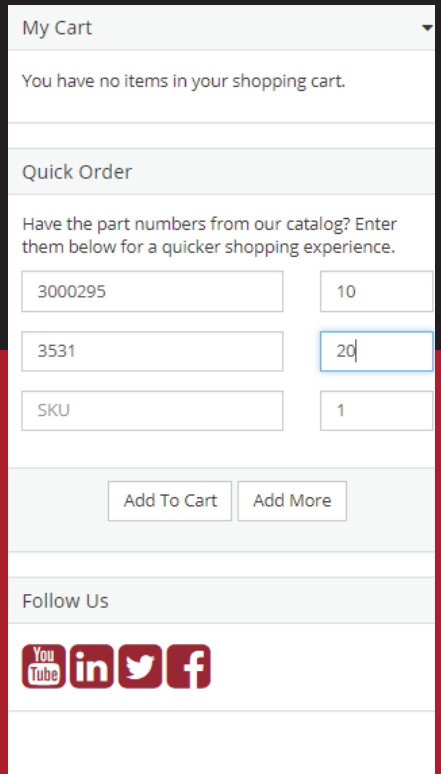

CREATE A WISH LIST FOR FAST ACCESS TO YOUR MOST FREQUENTLY ORDERED ITEMS

UPLOAD A CSV FILE TO QUICKLY ADD PRODUCTS TO THE SHOPPING CART

QUICK ORDER & CART RE-ORDER FUNCTIONS ENABLE YOU TO PLACE AN ORDER WITH ONE CLICK