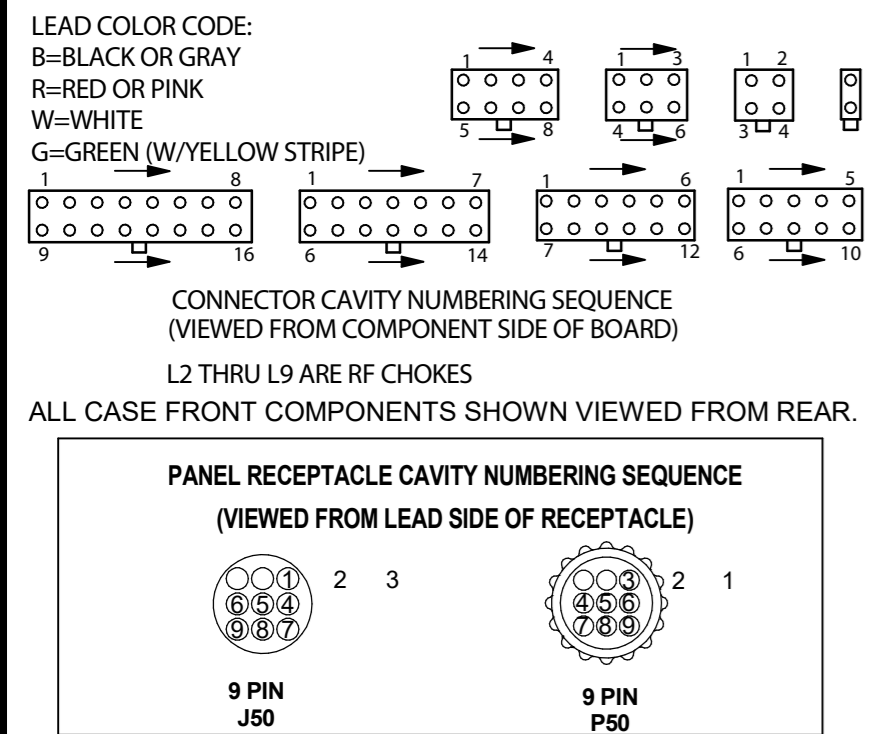

POWER MIG 300 WIRING DIAGRAM G4305 REV: B

CONTROL BOARD

CLEVELAND, OHIO U.S.A.