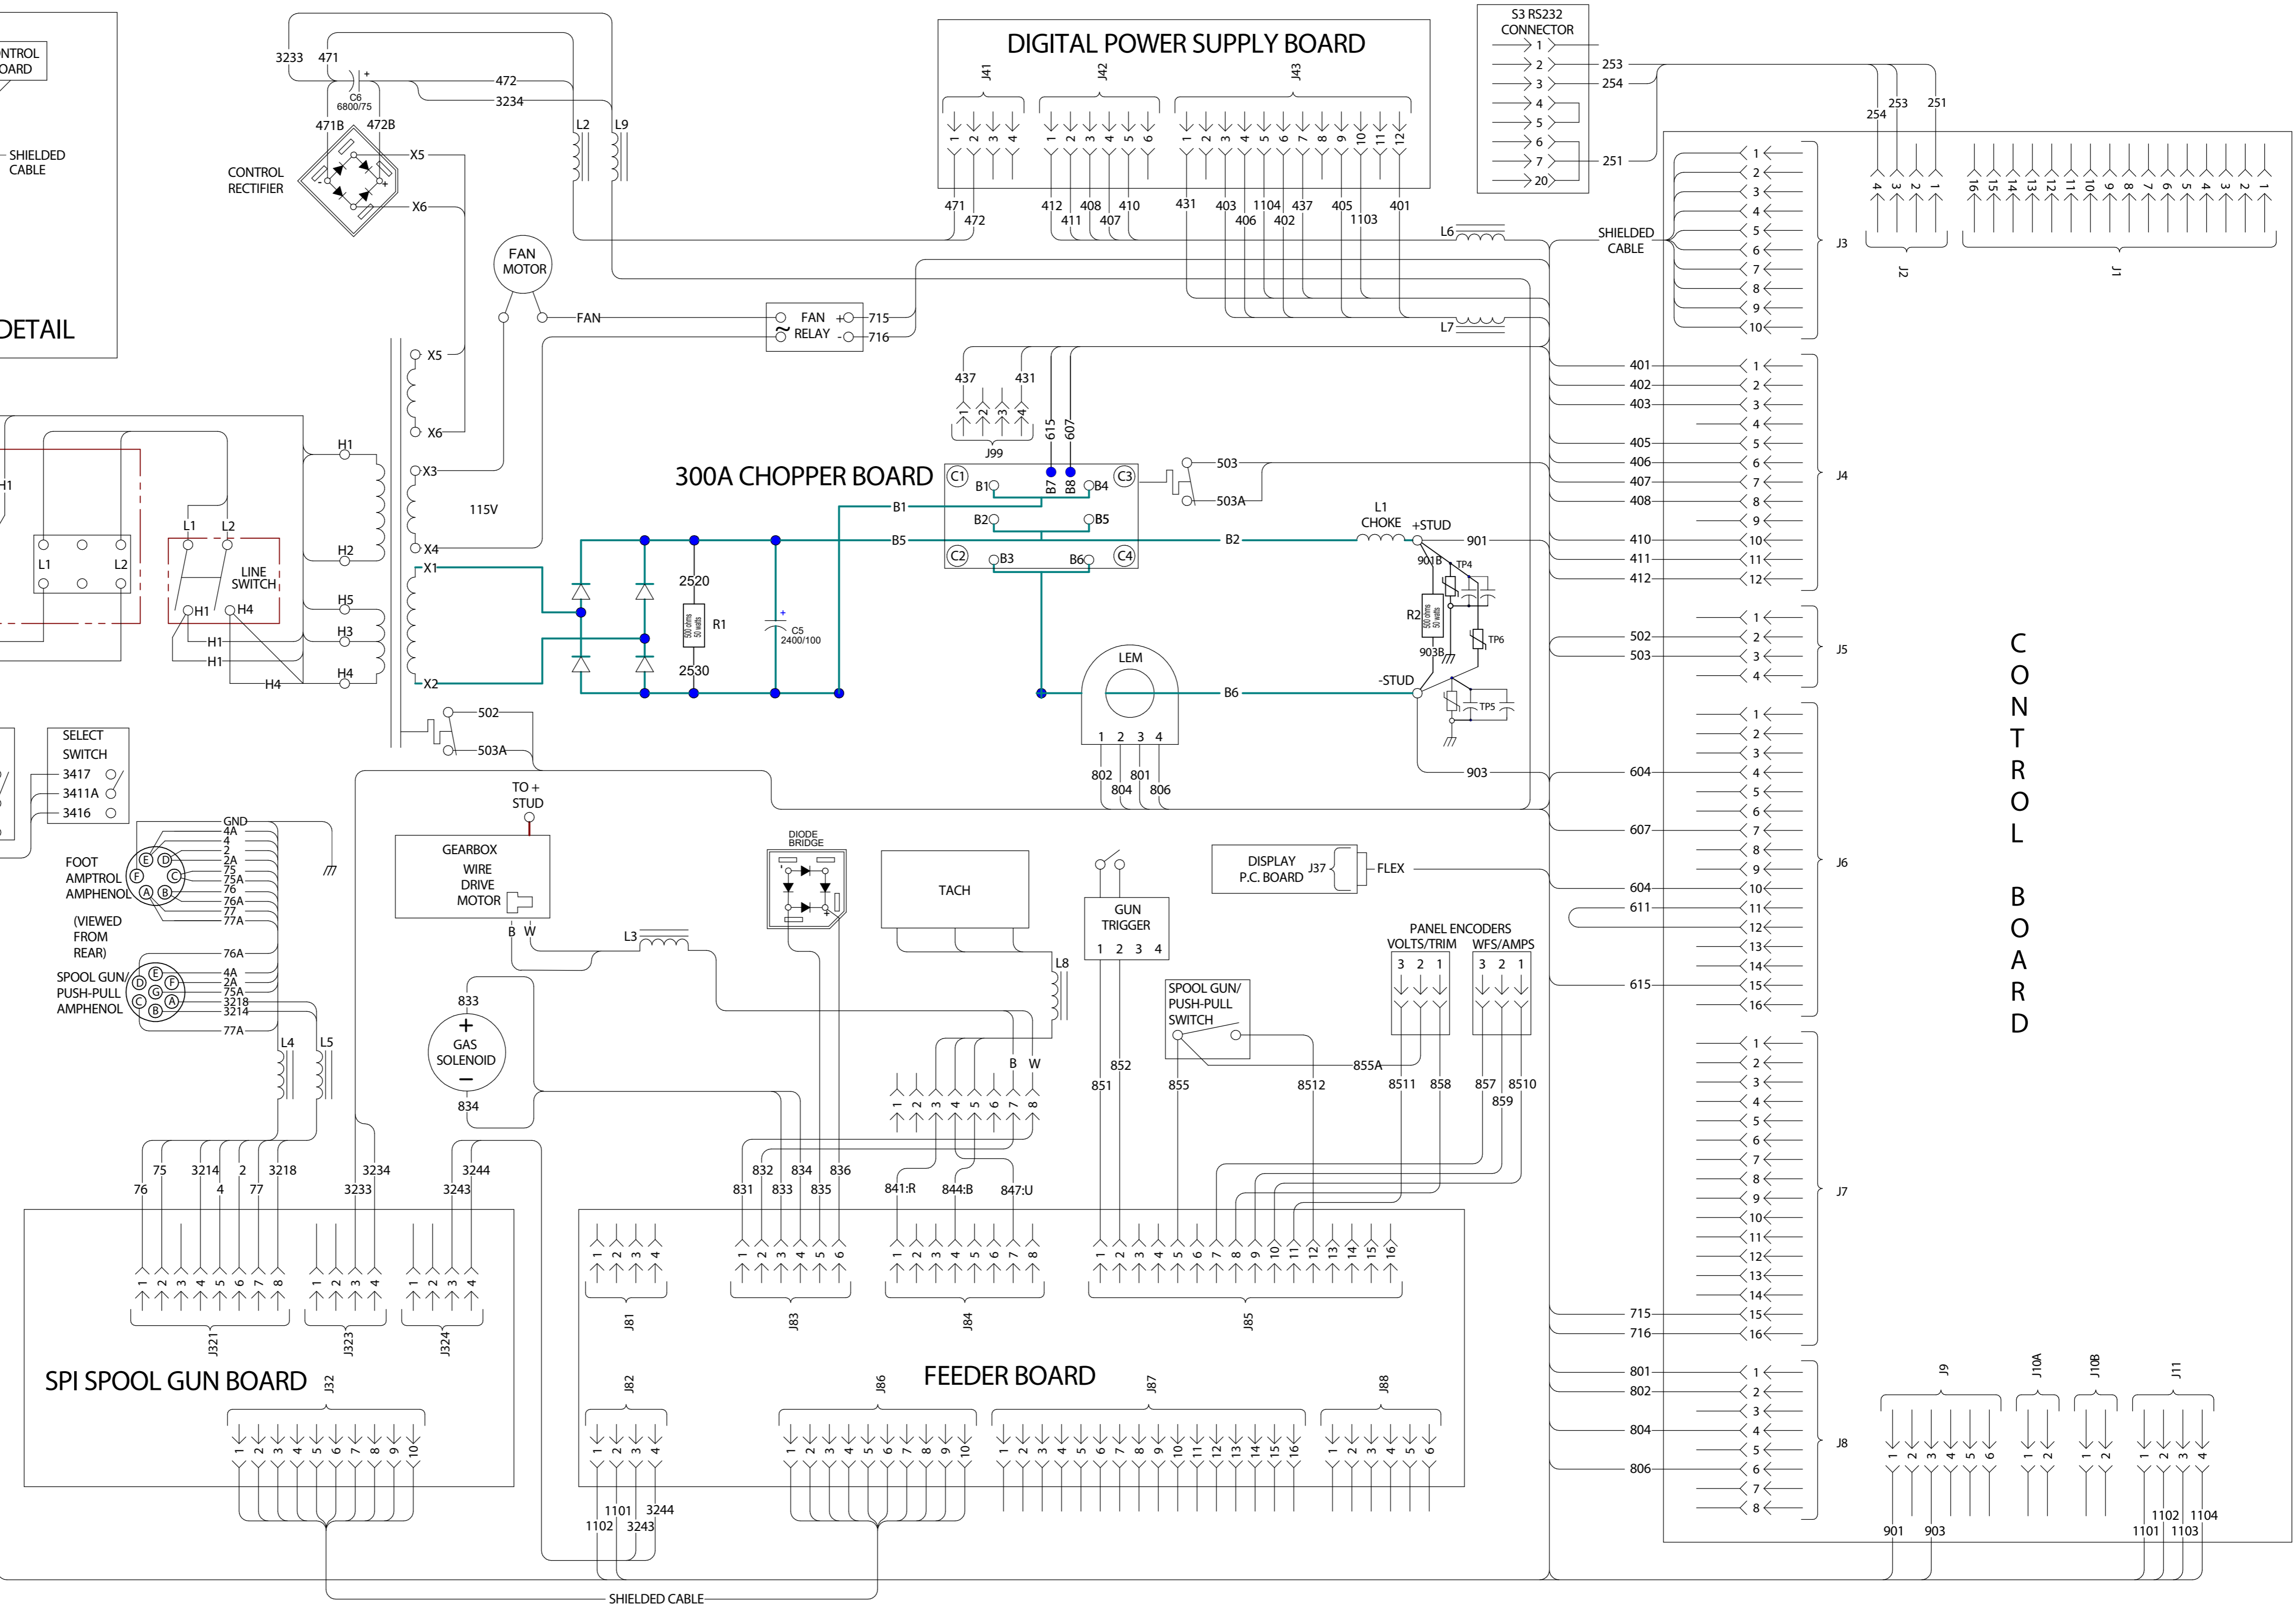

POWER MIG 300 WIRING DIAGRAM G4305 REV: B

CONTROL BOARD

CLEVELAND, OHIO U.S.A.