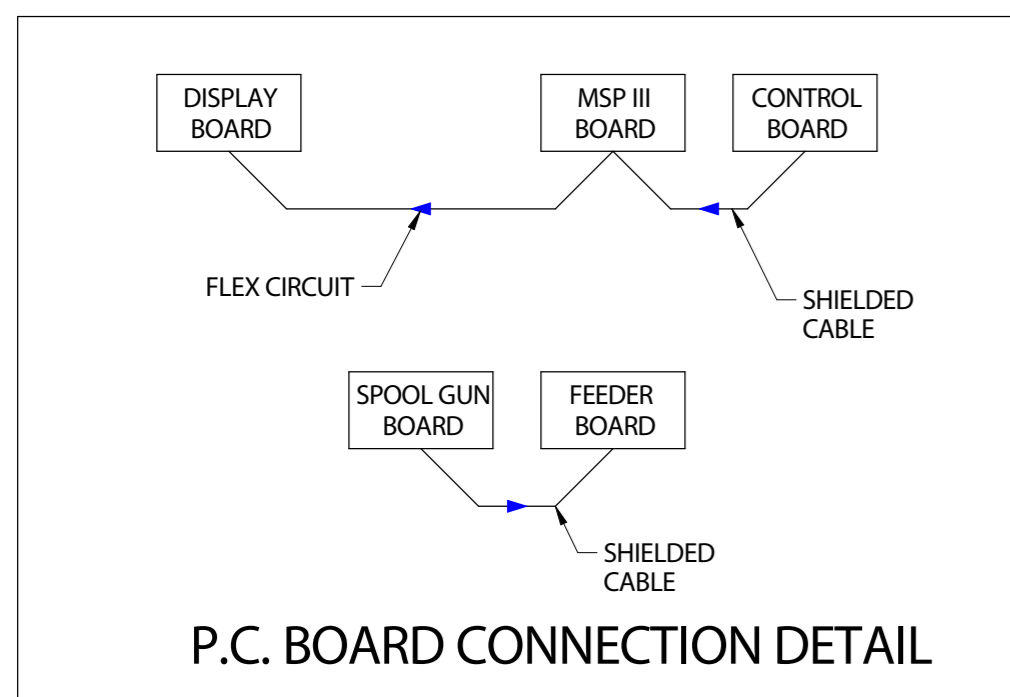

POWER MIG 300 WIRING DIAGRAM G4305 REV: B

CONTROL BOARD

CLEVELAND, OHIO U.S.A.