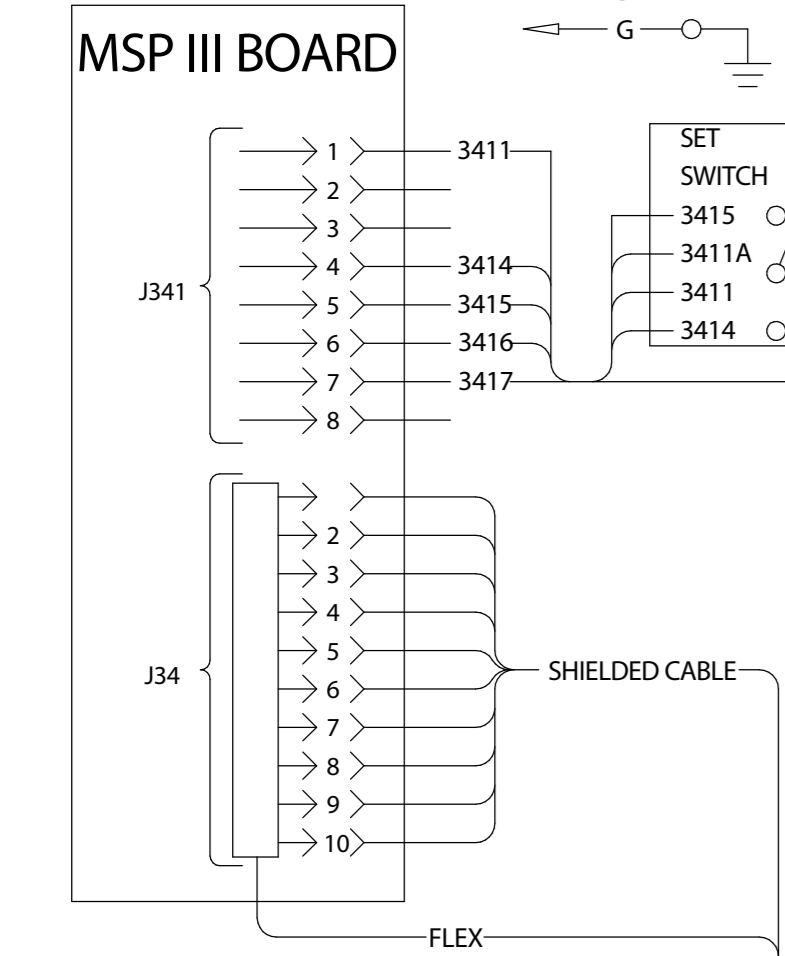

POWER MIG 300 WIRING DIAGRAM G4305 REV: B

CONTROL BOARD

CLEVELAND, OHIO U.S.A.