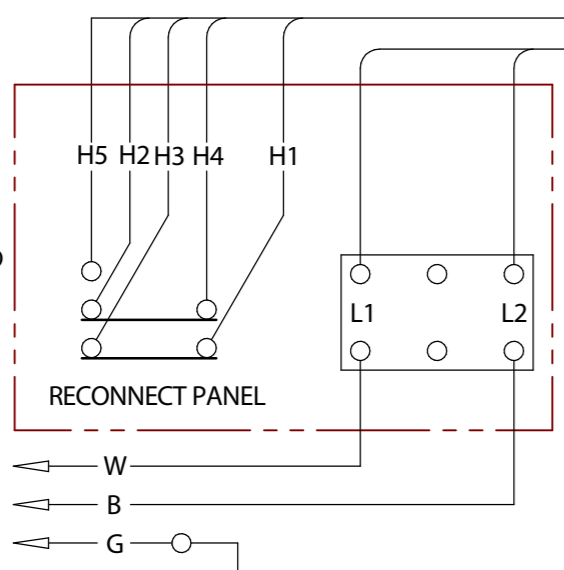

POWER MIG 300 WIRING DIAGRAM G4305 REV: B

CONTROL BOARD

CLEVELAND, OHIO U.S.A.