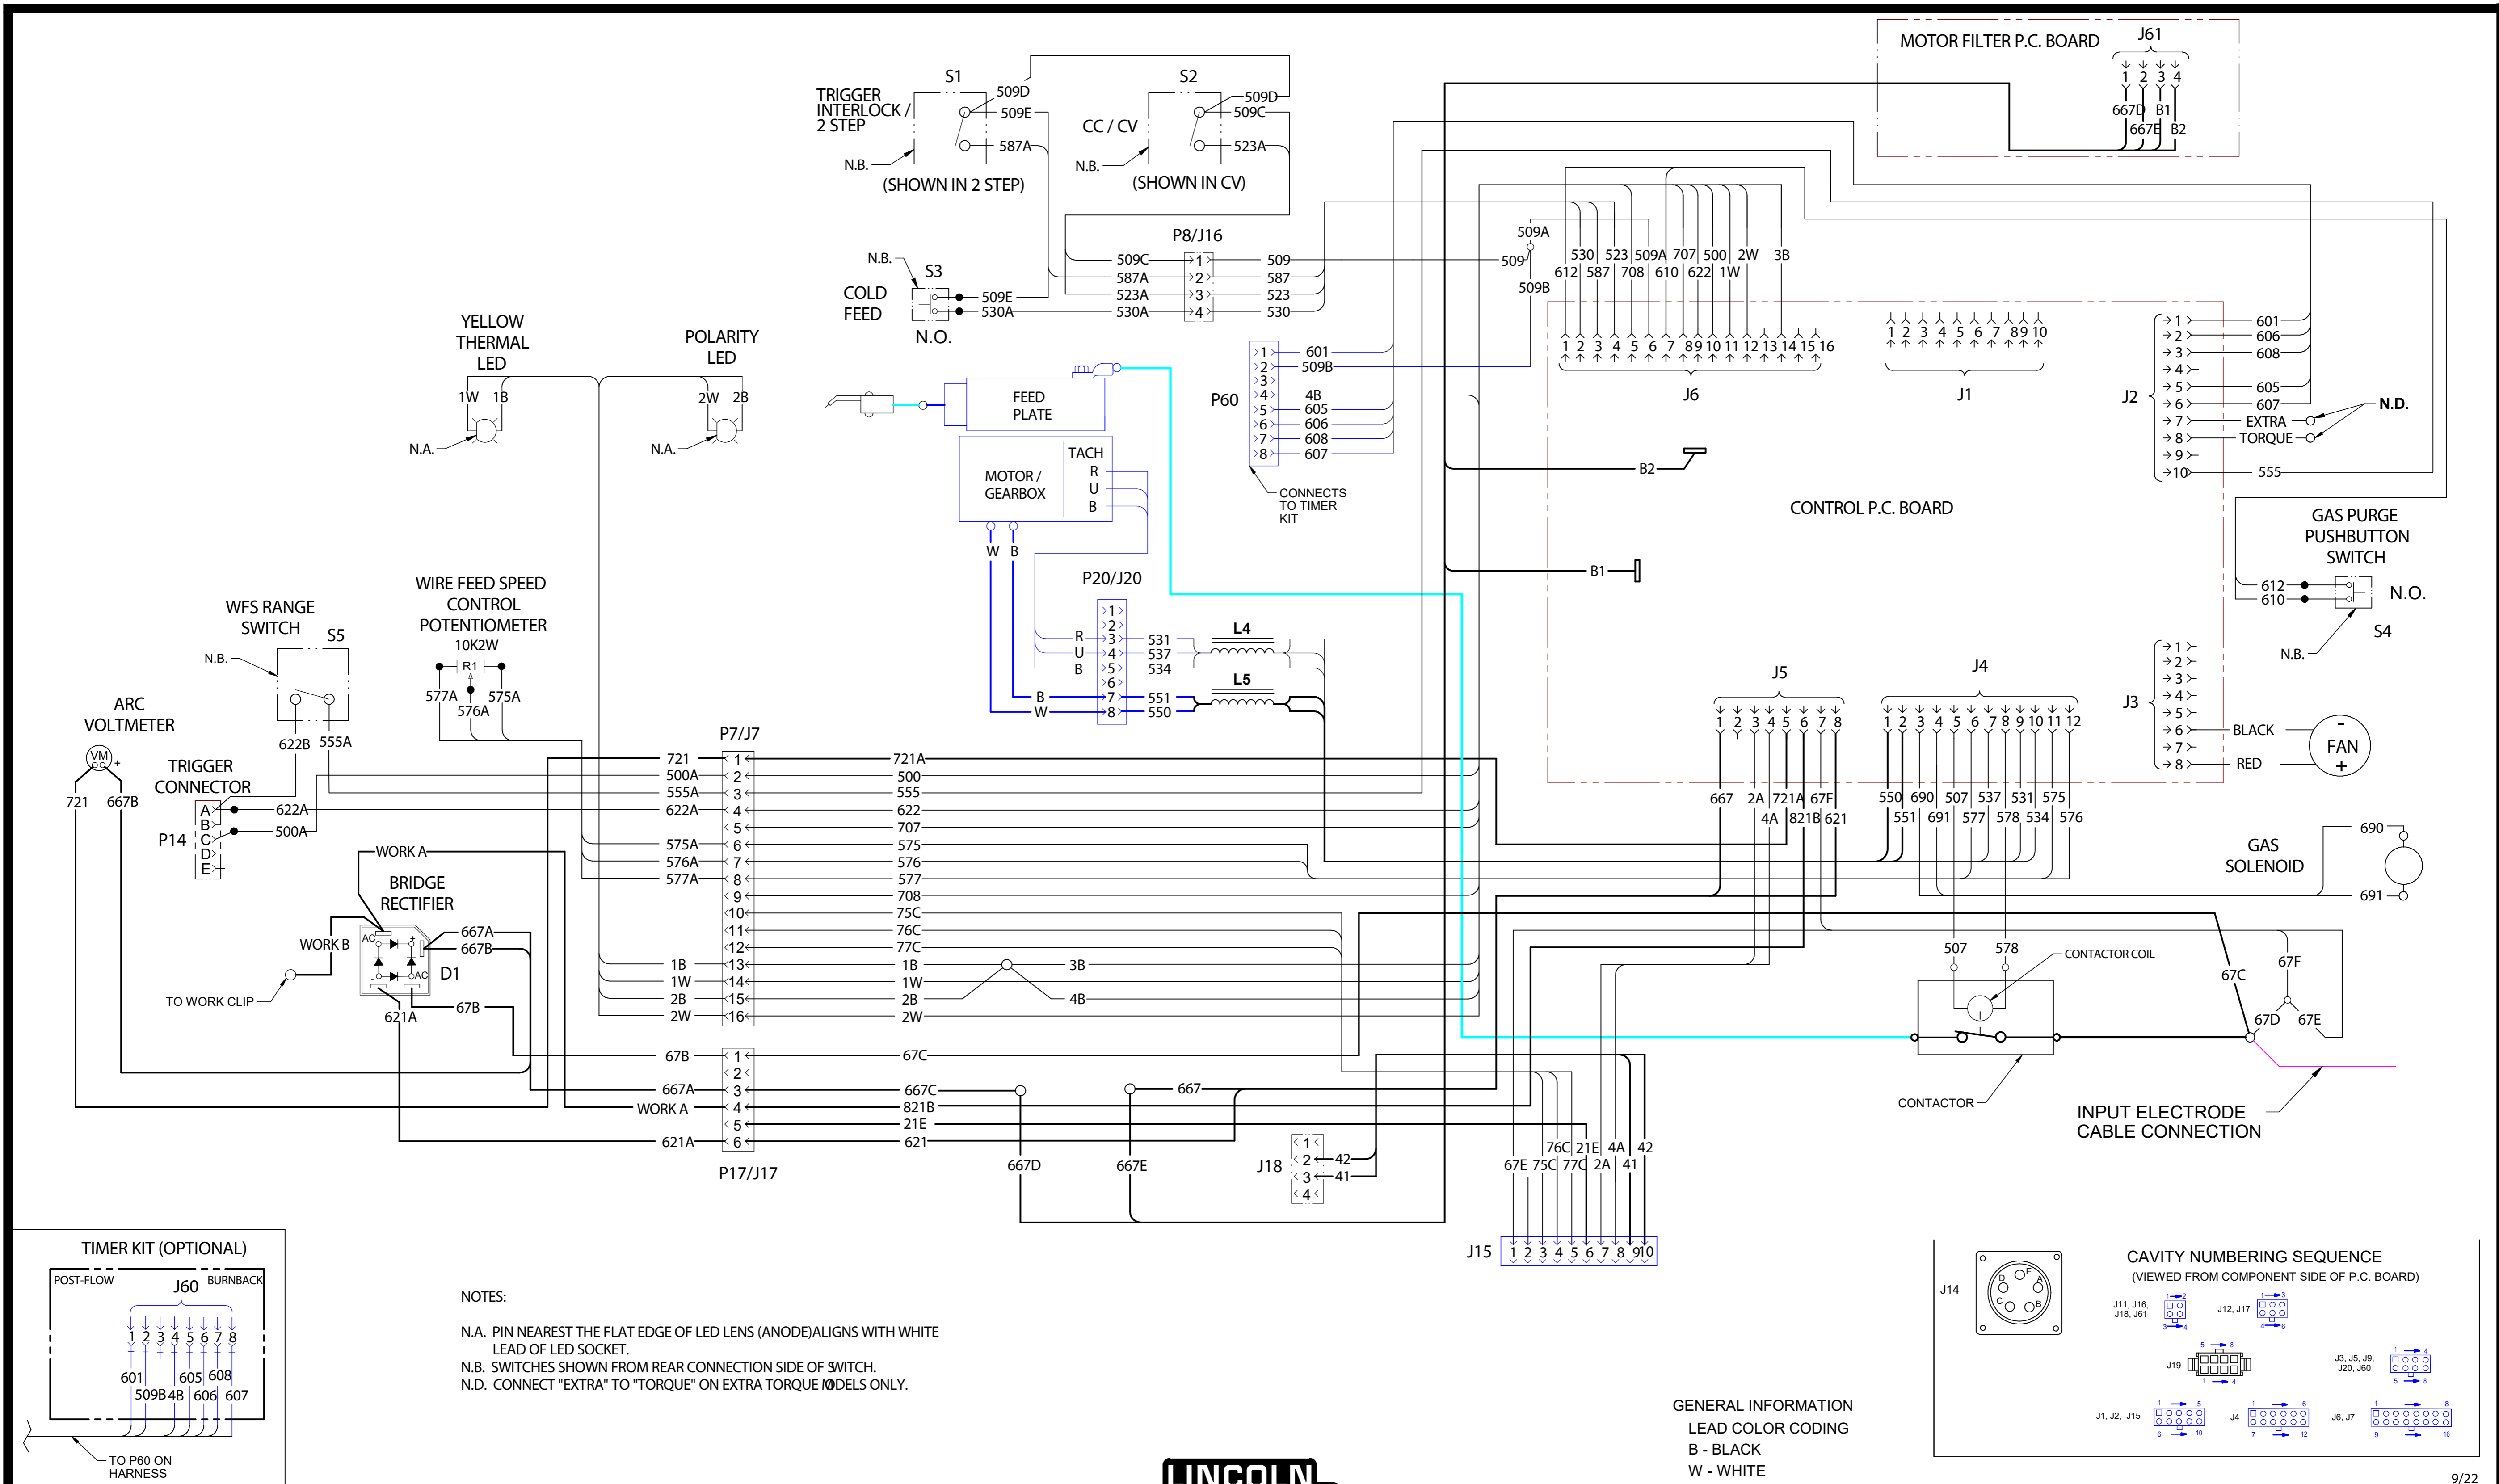

# LN-25 PRO ANALOG WIRING DIAGRAM G5681-3 REV: A

**NOTES:**

- N.A. PIN NEAREST THE FLAT EDGE OF LED LENS (ANODE) ALIGNS WITH WHITE LEAD OF LED SOCKET.
- N.B. SWITCHES SHOWN FROM REAR CONNECTION SIDE OF SWITCH.
- N.D. CONNECT "EXTRA" TO "TORQUE" ON EXTRA TORQUE MODELS ONLY.

**GENERAL INFORMATION**

LEAD COLOR CODING

- B - BLACK
- W - WHITE

CLEVELAND, OHIO U.S.A.