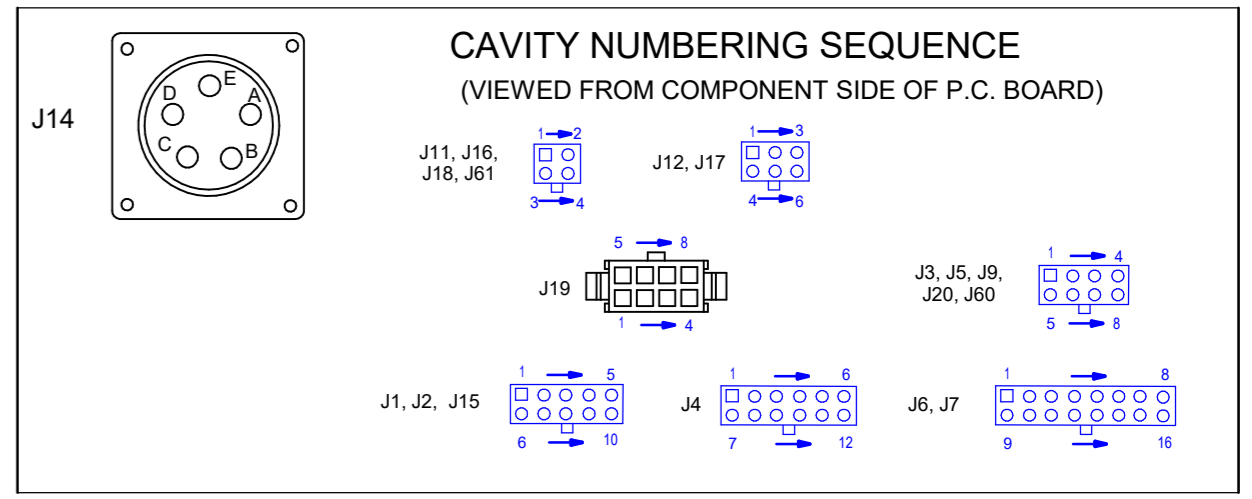

# LN-25 PRO ANALOG WIRING DIAGRAM G5681-3 REV: A

**NOTES:**

- N.A. PIN NEAREST THE FLAT EDGE OF LED LENS (ANODE) ALIGNS WITH WHITE LEAD OF LED SOCKET.
- N.B. SWITCHES SHOWN FROM REAR CONNECTION SIDE OF SWITCH.
- N.D. CONNECT "EXTRA" TO "TORQUE" ON EXTRA TORQUE MODELS ONLY.

**GENERAL INFORMATION**

LEAD COLOR CODING

- B - BLACK
- W - WHITE

CLEVELAND, OHIO U.S.A.