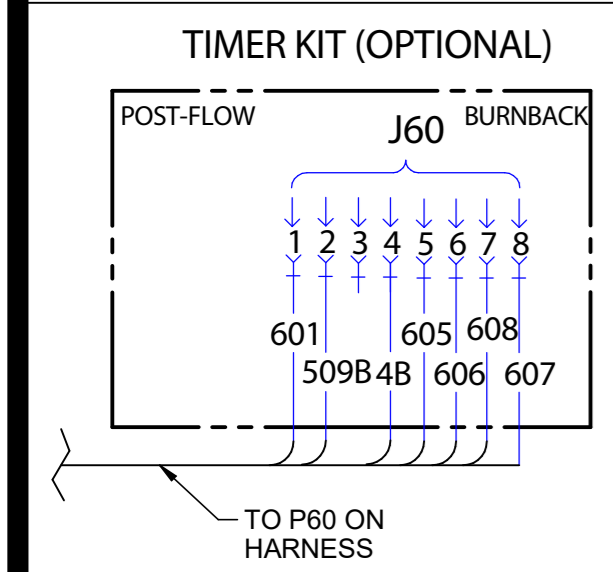

# LN-25 PRO ANALOG WIRING DIAGRAM G5681-3 REV: A

**NOTES:**

- N.A. PIN NEAREST THE FLAT EDGE OF LED LENS (ANODE) ALIGNS WITH WHITE LEAD OF LED SOCKET.
- N.B. SWITCHES SHOWN FROM REAR CONNECTION SIDE OF SWITCH.
- N.D. CONNECT "EXTRA" TO "TORQUE" ON EXTRA TORQUE MODELS ONLY.

**GENERAL INFORMATION**

LEAD COLOR CODING

- B - BLACK
- W - WHITE

CLEVELAND, OHIO U.S.A.