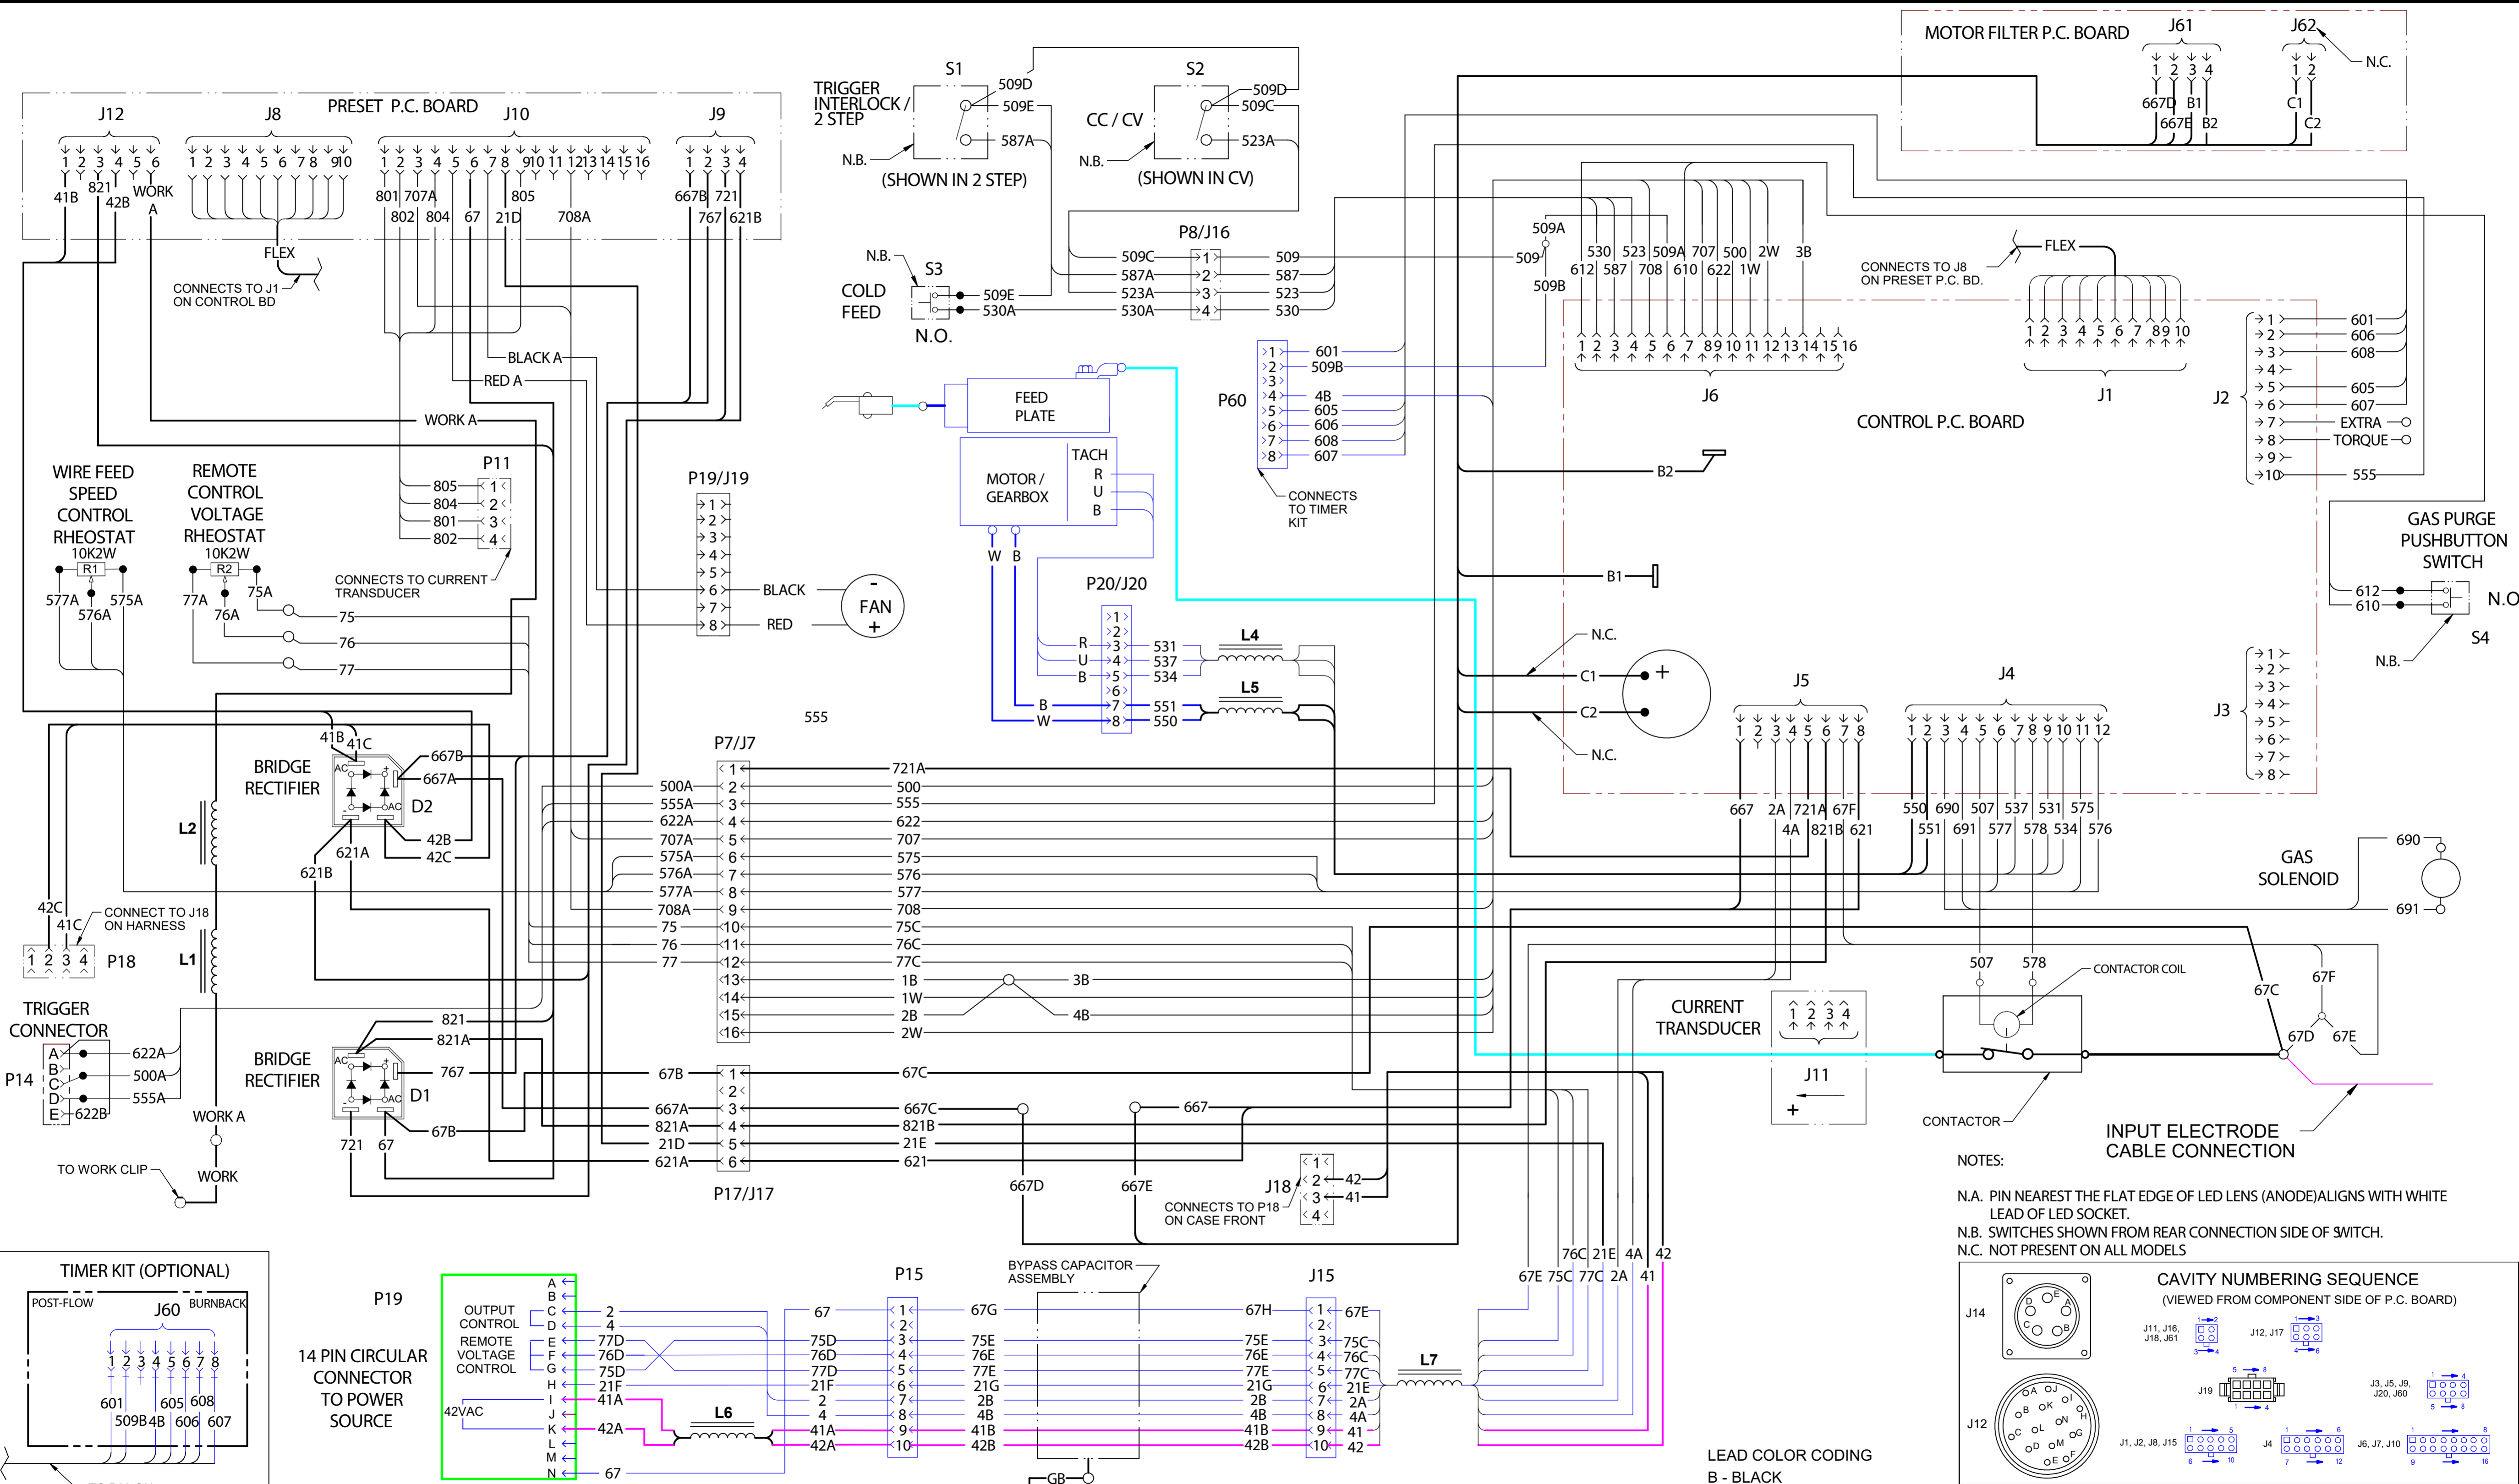

LN-25 PRO DUAL POWER WIRING DIAGRAM G6334 REV: E

NOTES:
 N.A. PIN NEAREST THE FLAT EDGE OF LED LENS (ANODE) ALIGNS WITH WHITE LEAD OF LED SOCKET.
 N.B. SWITCHES SHOWN FROM REAR CONNECTION SIDE OF SWITCH.
 N.C. NOT PRESENT ON ALL MODELS

LEAD COLOR CODING
 B - BLACK
 W - WHITE

CLEVELAND, OHIO U.S.A.