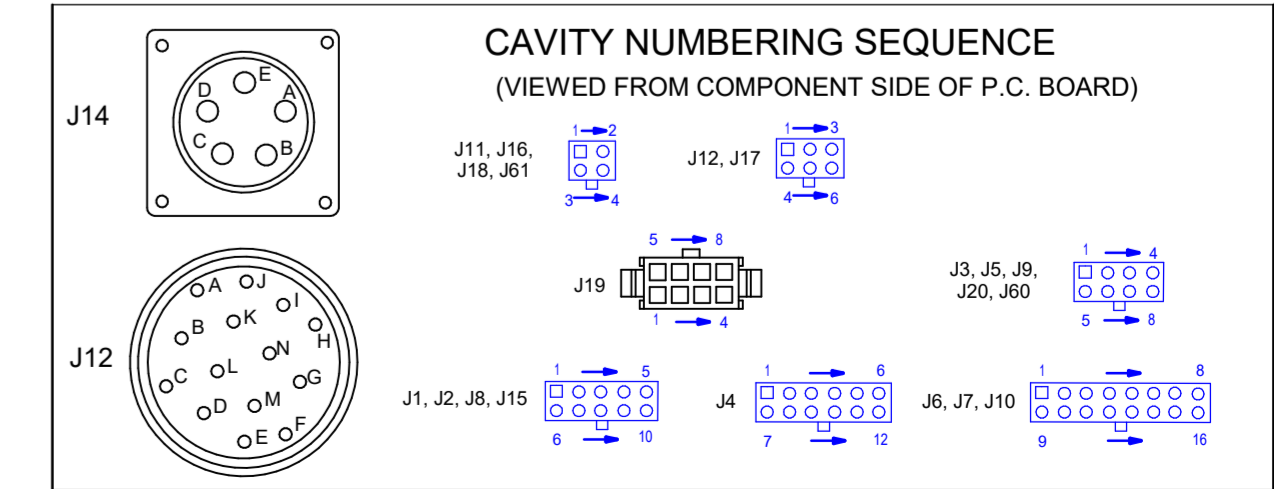

LN-25 PRO DUAL POWER WIRING DIAGRAM G6334 REV: E

NOTES:
 N.A. PIN NEAREST THE FLAT EDGE OF LED LENS (ANODE) ALIGNS WITH WHITE LEAD OF LED SOCKET.
 N.B. SWITCHES SHOWN FROM REAR CONNECTION SIDE OF SWITCH.
 N.C. NOT PRESENT ON ALL MODELS

LEAD COLOR CODING
 B - BLACK
 W - WHITE

CLEVELAND, OHIO U.S.A.