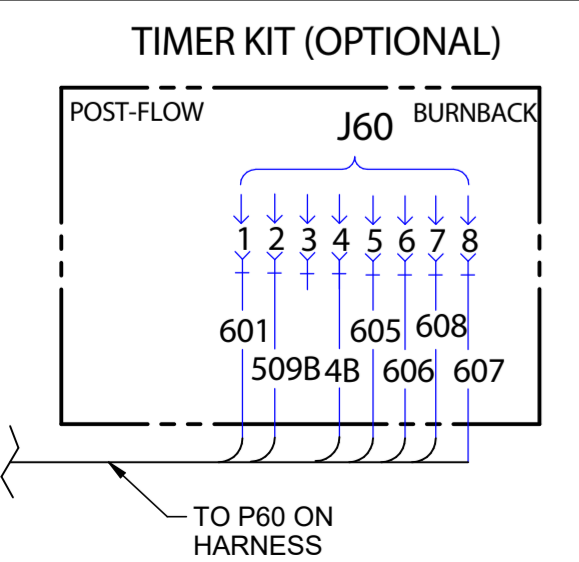

LN-25 PRO DUAL POWER WIRING DIAGRAM G6334 REV: E

NOTES:
 N.A. PIN NEAREST THE FLAT EDGE OF LED LENS (ANODE) ALIGNS WITH WHITE LEAD OF LED SOCKET.
 N.B. SWITCHES SHOWN FROM REAR CONNECTION SIDE OF SWITCH.
 N.C. NOT PRESENT ON ALL MODELS

LEAD COLOR CODING
 B - BLACK
 W - WHITE

CLEVELAND, OHIO U.S.A.