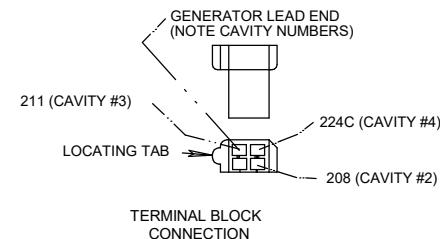

RANGER 200 WIRING DIAGRAM M20226 REV:A

N.A. GROUNDING THIS TERMINAL STOPS THE ENGINE.

LEAD COLOR CODE:

- B = BLACK OR GRAY
- R = RED OR PINK
- W = WHITE
- U = BLUE
- V = VIOLET

ALL CASE FRONT COMPONENTS SHOWN VIEWED FROM REAR.

CONNECTOR PIN NUMBERS:

RANGERS 2000 WARRING DANGRAM 2026 REV: A