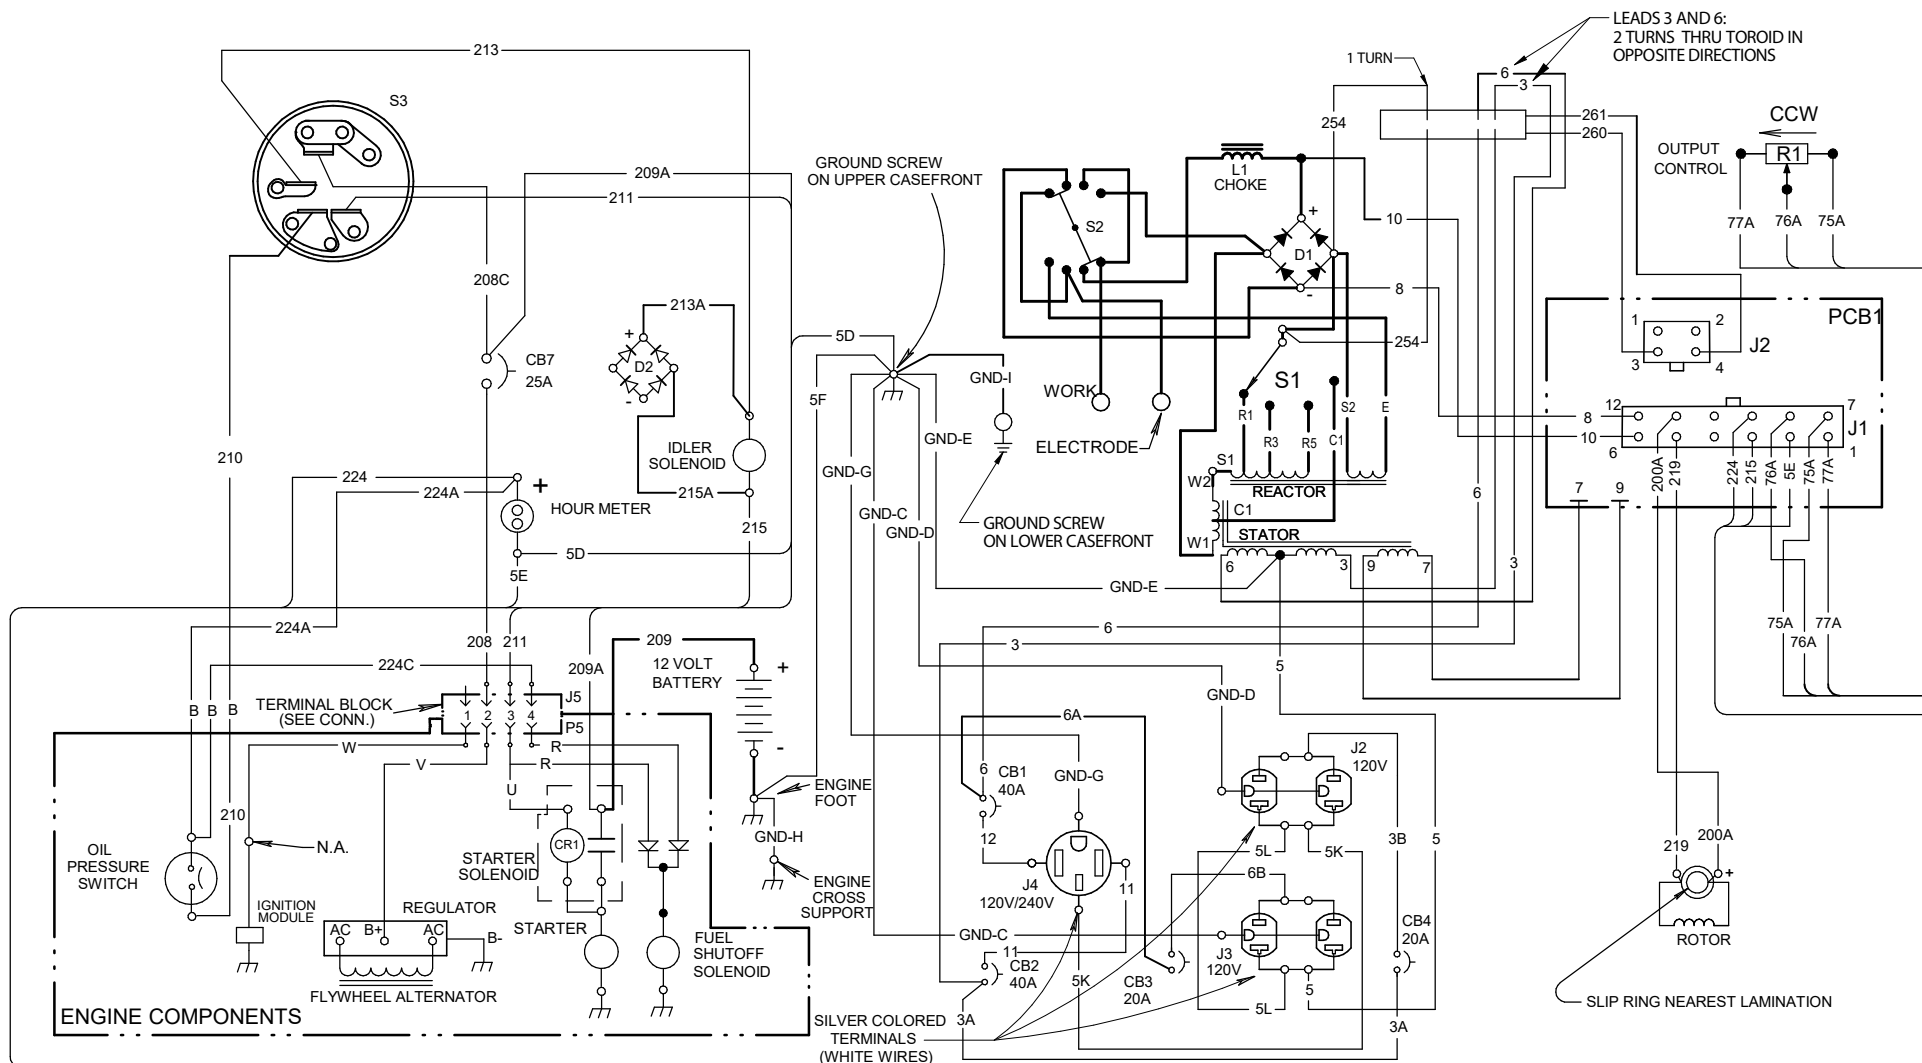

RANGER 200 WIRING DIAGRAM M20226 REV:A

N.A. GROUNDING THIS TERMINAL STOPS THE ENGINE.

LEAD COLOR CODE:

- B = BLACK OR GRAY
- R = RED OR PINK
- W = WHITE
- U = BLUE
- V = VIOLET

ALL CASE FRONT COMPONENTS SHOWN VIEWED FROM REAR.

CONNECTOR PIN NUMBERS:

RANGERS 2000 WARRING DANGRAM 2026 REV: A