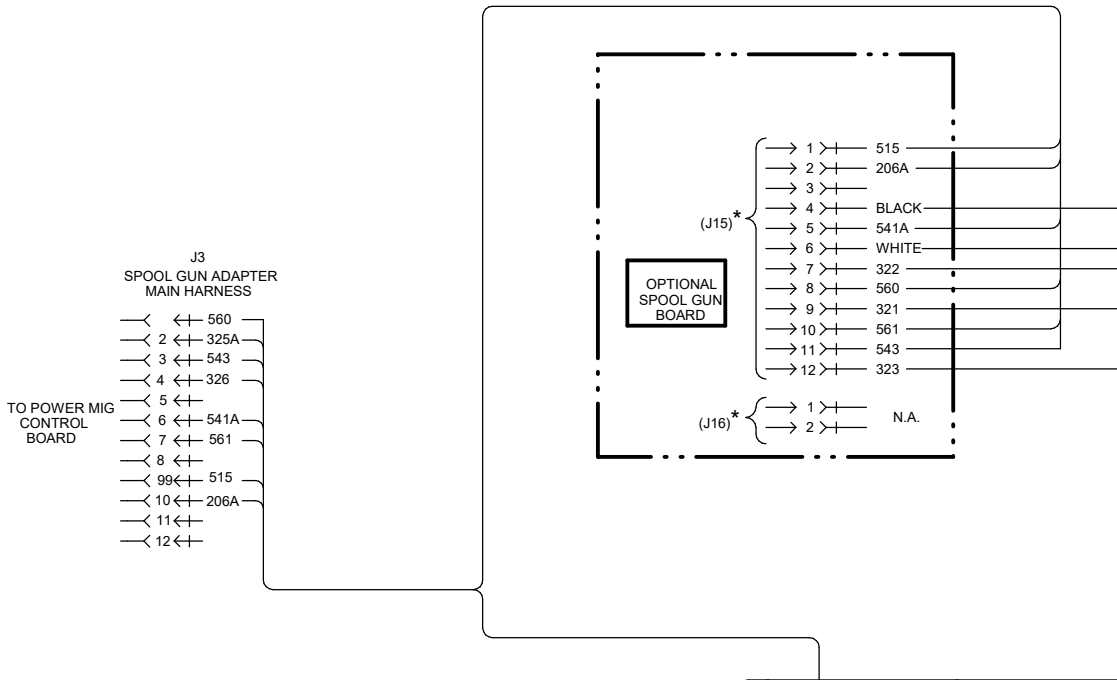

SPOOL GUN ADAPTER KIT M20252 REV: B

ELECTRICAL SYMBOLS PER E1537

* INDICATES P.C. BOARD CONNECTOR RECEPTACLE

NOTES:

N.A. J16 IS NOT USED WITH MK SPOOL GUN.

CAVITY NUMBERING SEQUENCE (COMPONENT SIDE OF P.C. BOARD)