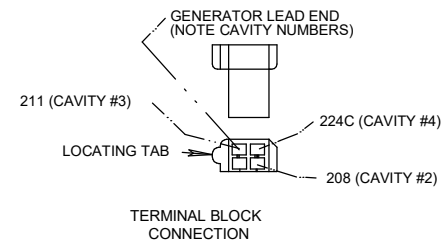

EAGLE 10,000 WIRING DIAGRAM M21271 REV: B

N.A. GROUNDING THIS TERMINAL STOPS THE ENGINE.

LEAD COLOR CODE:

B = BLACK OR GRAY U = BLUE
 R = RED OR PINK V = VIOLET
 W = WHITE

CONNECTOR PIN NUMBERS:

ALL CASE FRONT COMPONENTS SHOWN VIEWED FROM REAR.