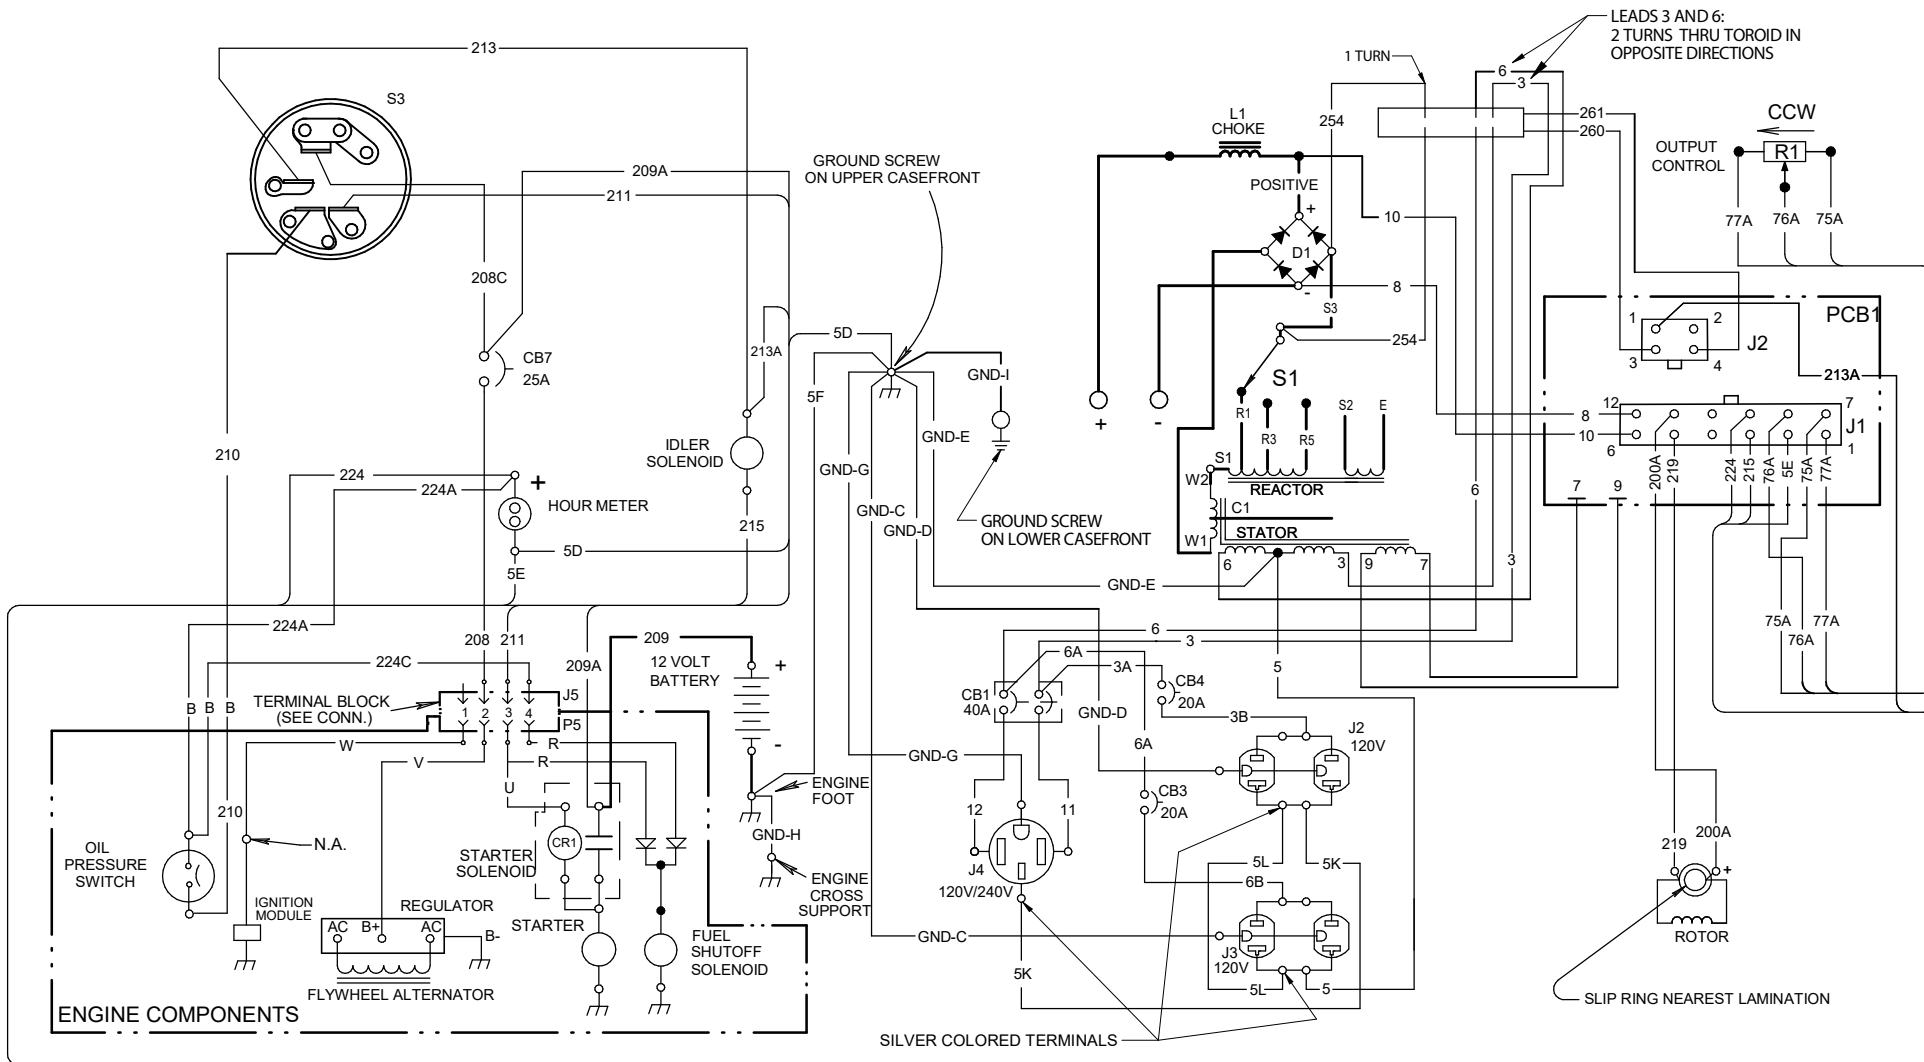

EAGLE 10,000 WIRING DIAGRAM M21271 REV: B

N.A. GROUNDING THIS TERMINAL STOPS THE ENGINE.

LEAD COLOR CODE:

B = BLACK OR GRAY U = BLUE
 R = RED OR PINK V = VIOLET
 W = WHITE

CONNECTOR PIN NUMBERS:

ALL CASE FRONT COMPONENTS SHOWN VIEWED FROM REAR.