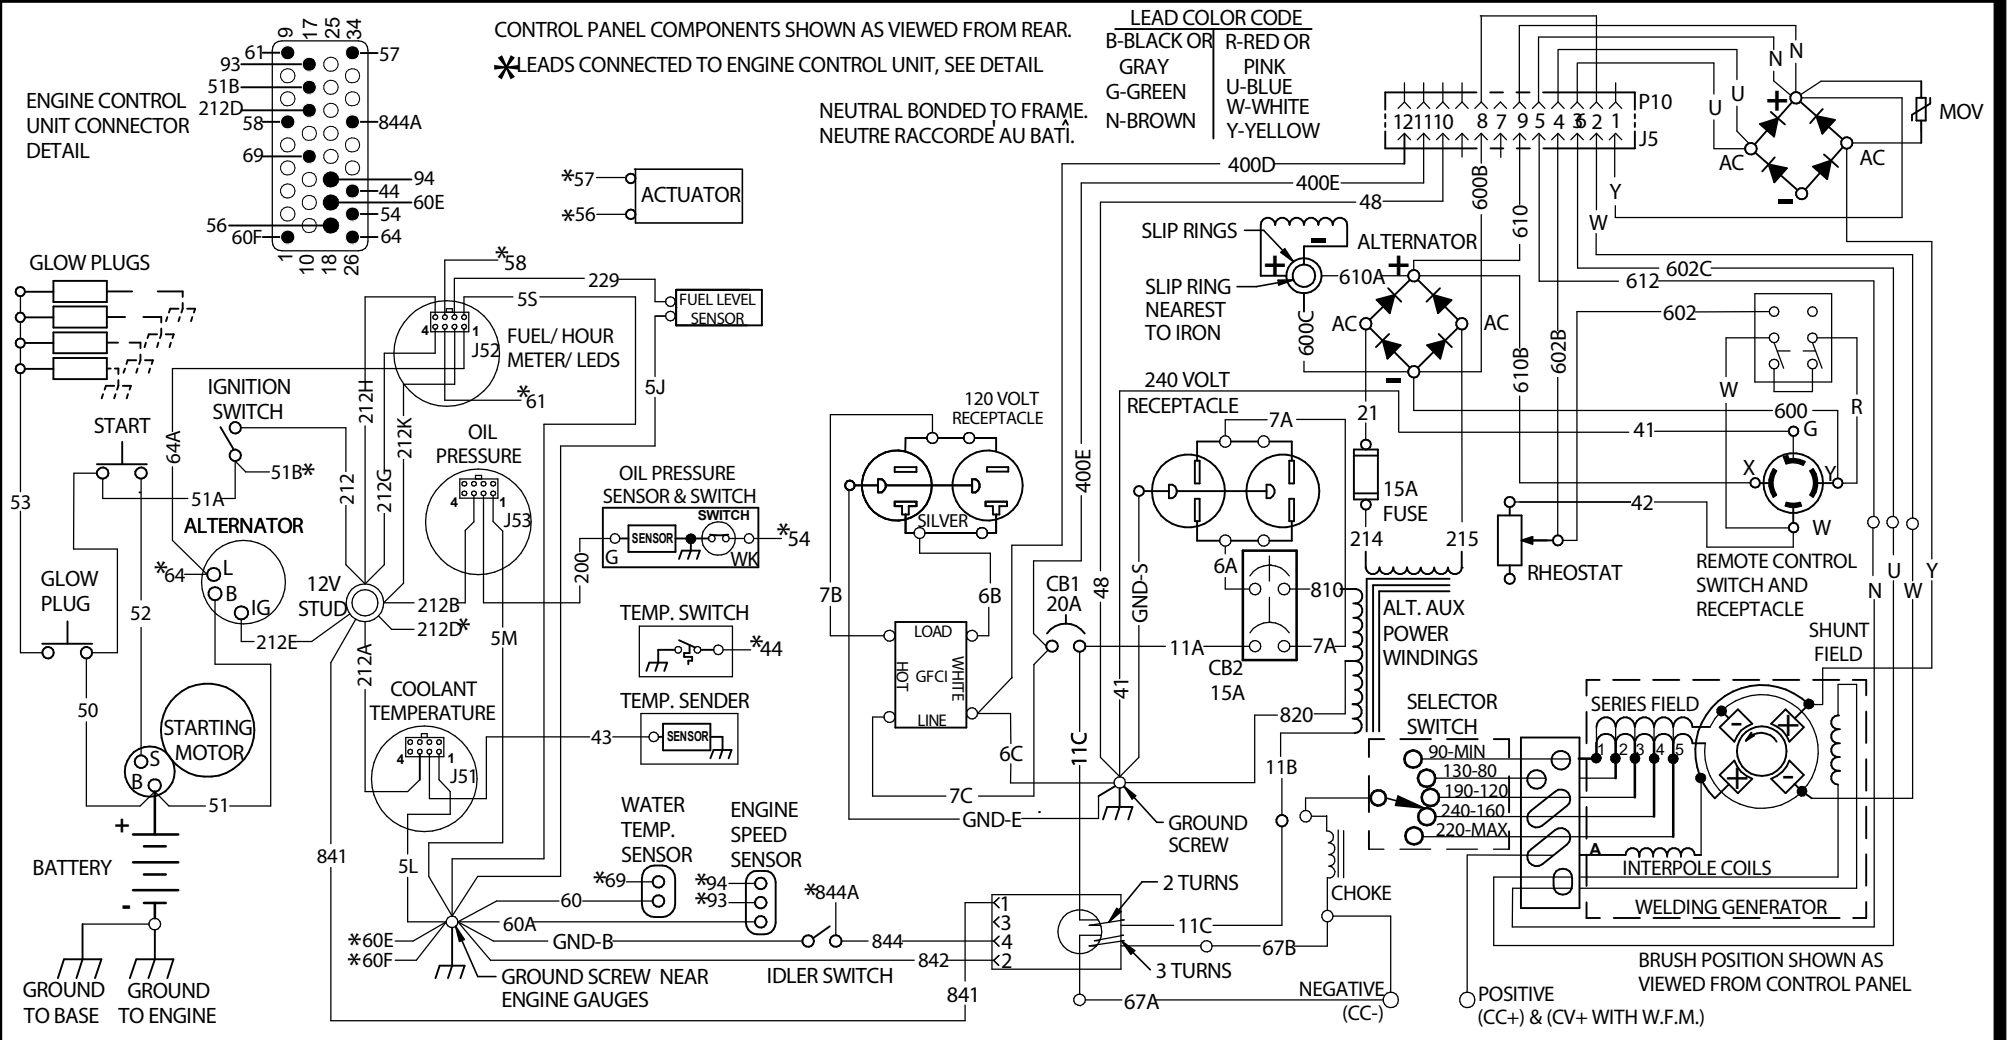

CLASSIC WIRING DIAGRAM M24680 REV: A

REMOTE CONTROL (OPTIONAL)

WIRE FEED MODULE (OPTIONAL)

MACHINE MUST NOT BE RUNNING WHEN MAKING THESE CONNECTIONS. 12/21