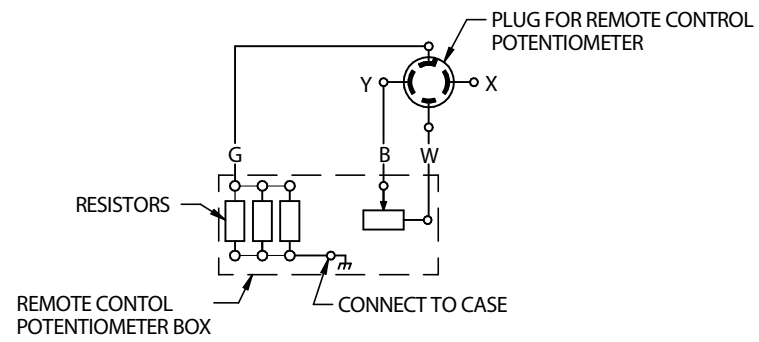

CLASSIC WIRING DIAGRAM M24680 REV: A

REMOTE CONTROL (OPTIONAL)

WIRE FEED MODULE (OPTIONAL)

MACHINE MUST NOT BE RUNNING WHEN MAKING THESE CONNECTIONS. 12/21