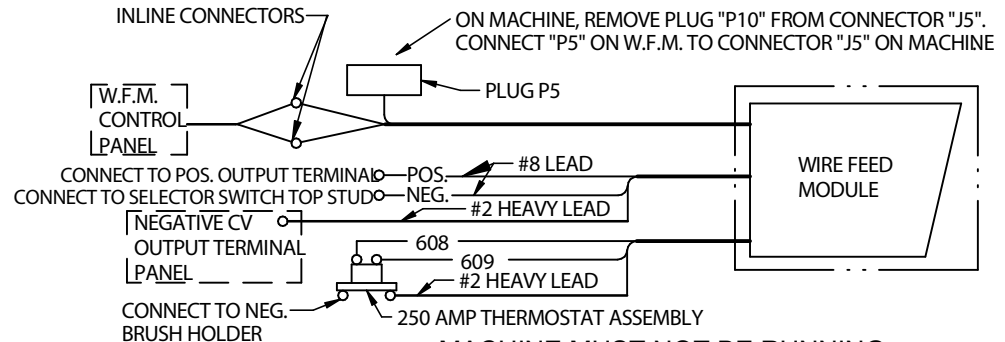

CLASSIC WIRING DIAGRAM M24680 REV: A

REMOTE CONTROL (OPTIONAL)

WIRE FEED MODULE (OPTIONAL)

MACHINE MUST NOT BE RUNNING WHEN MAKING THESE CONNECTIONS. 12/21