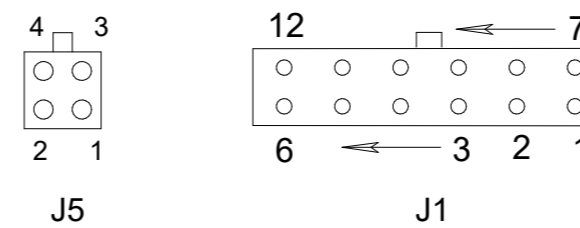

CLEVELAND, OHIO U.S.A.