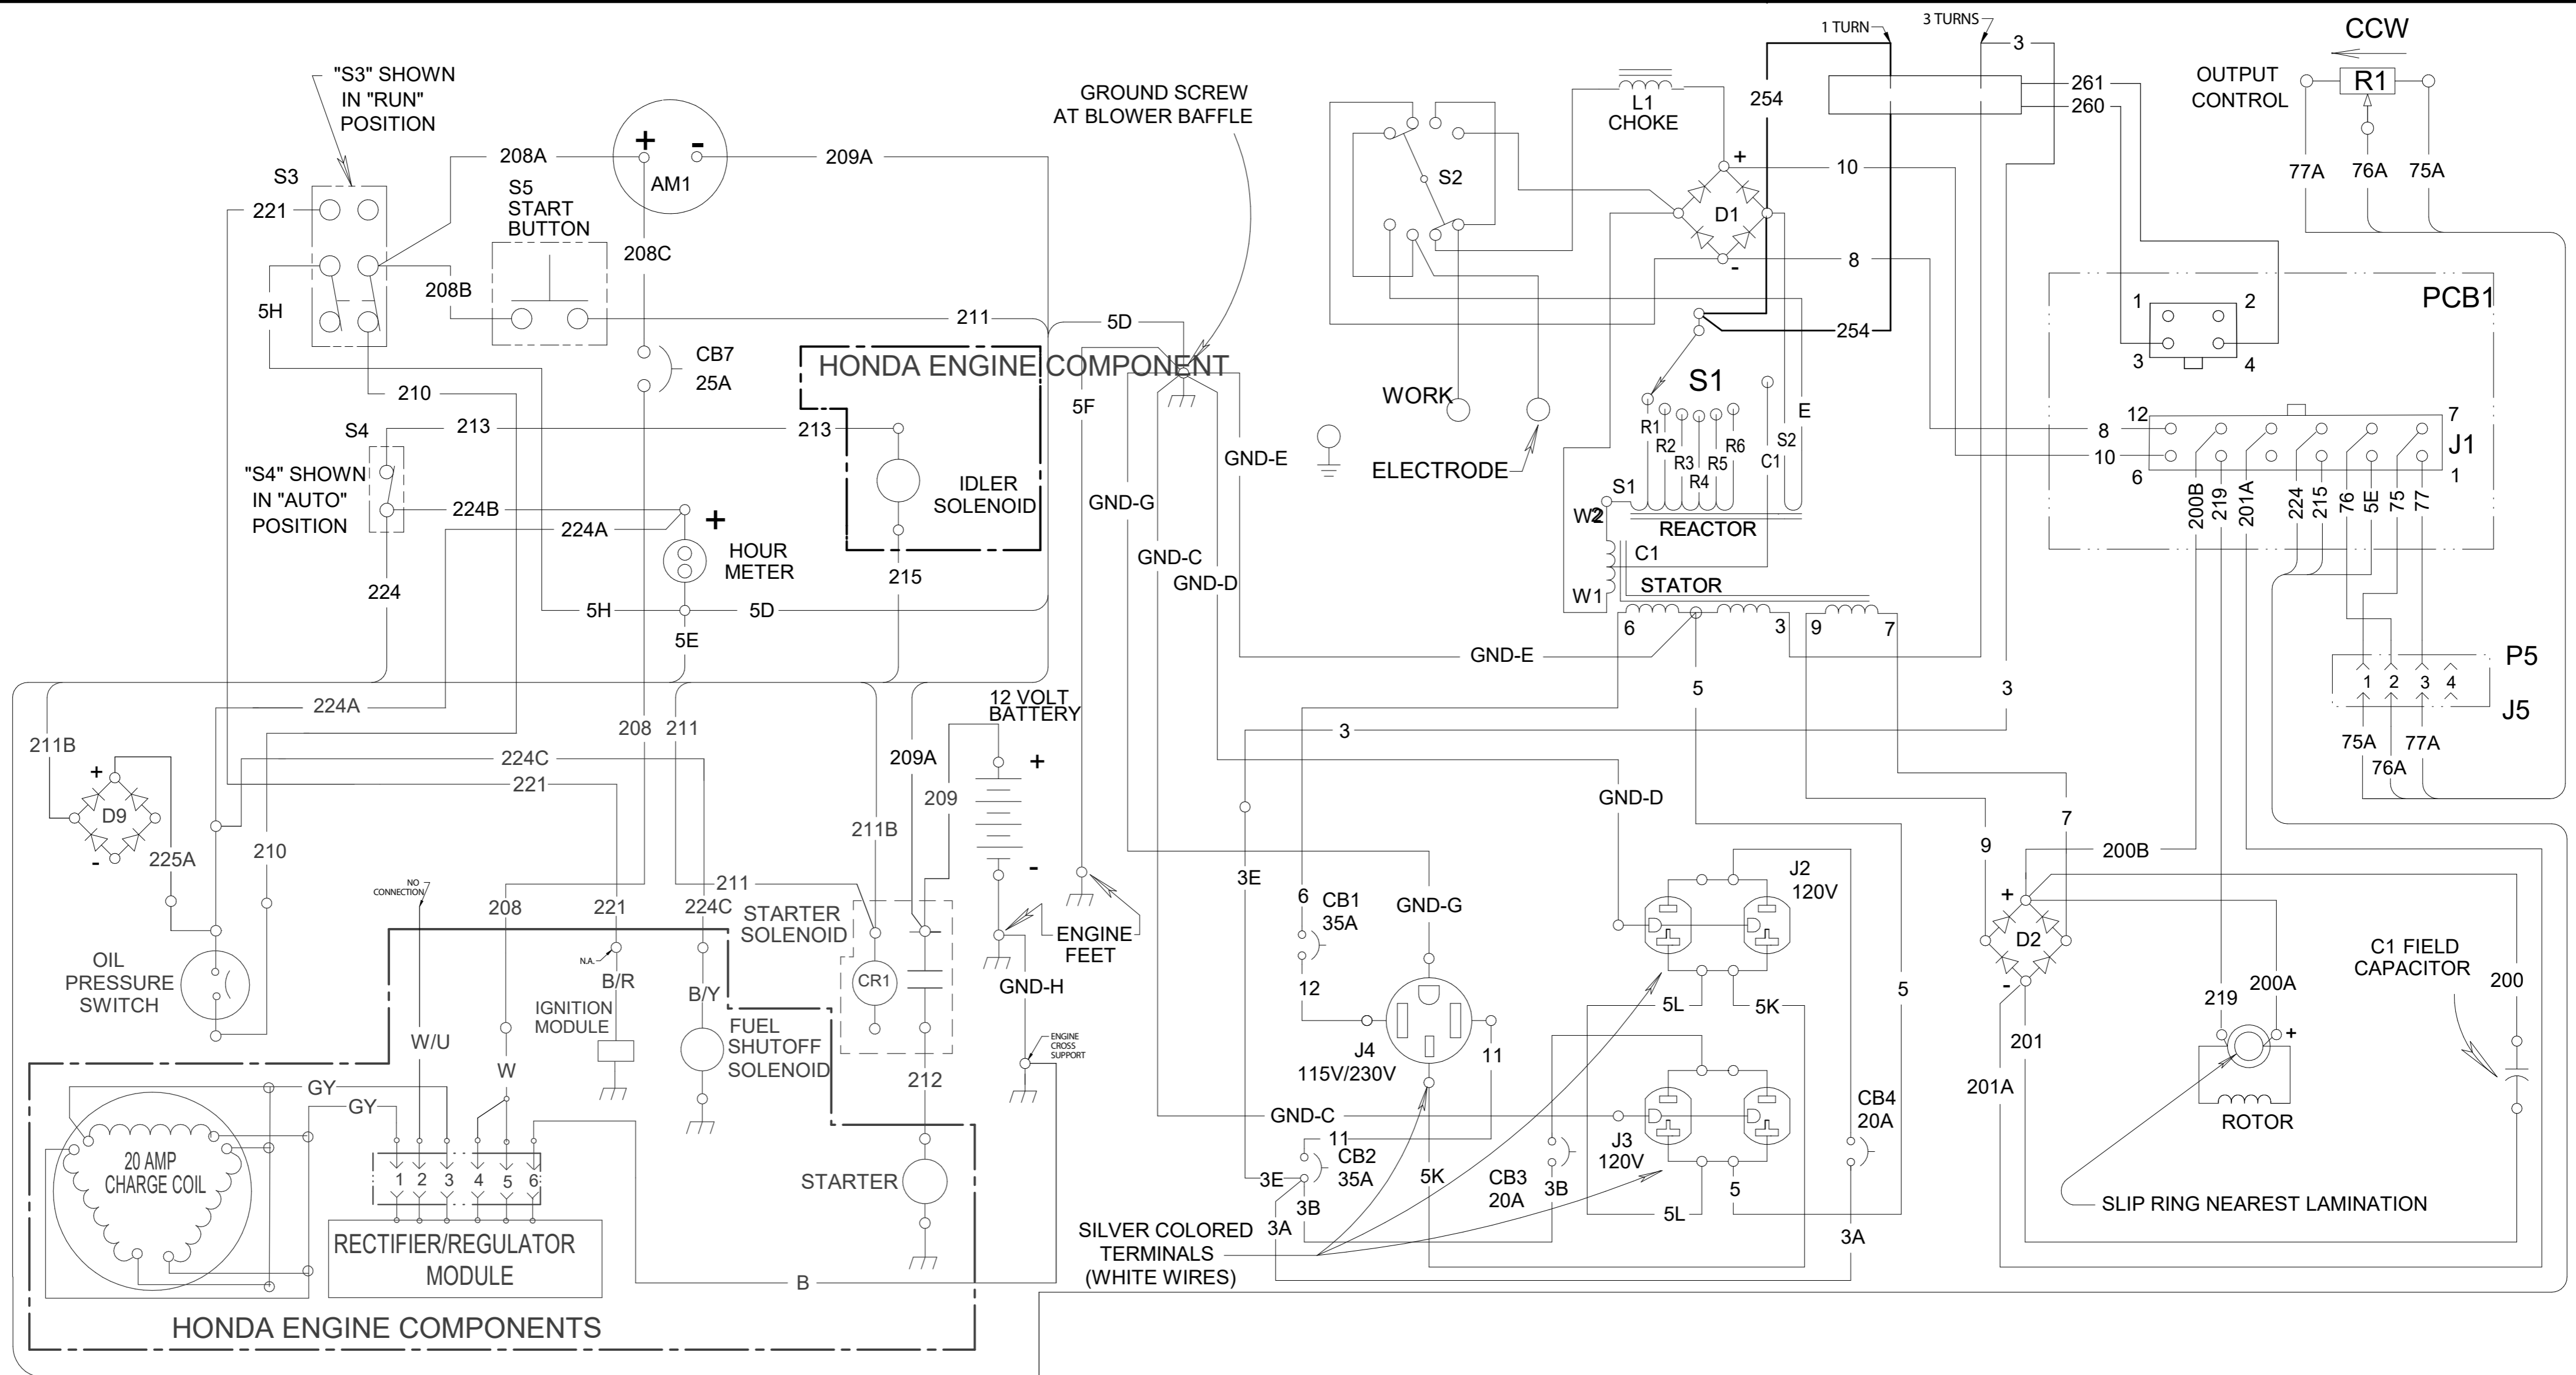

# RANGER 8 HONDA WIRING DIAGRAM G4375 REV: A

N.A. GROUNDING THIS TERMINAL STOPS THE ENGINE.

**LEAD COLOR CODE:**

- B = BLACK OR GRAY
- R = RED OR PINK
- W = WHITE
- U = BLUE
- GY = GRAY

ALL CASE FRONT COMPONENTS SHOWN VIEWED FROM REAR

**CONNECTOR PIN NUMBERS:**

CLEVELAND, OHIO U.S.A.