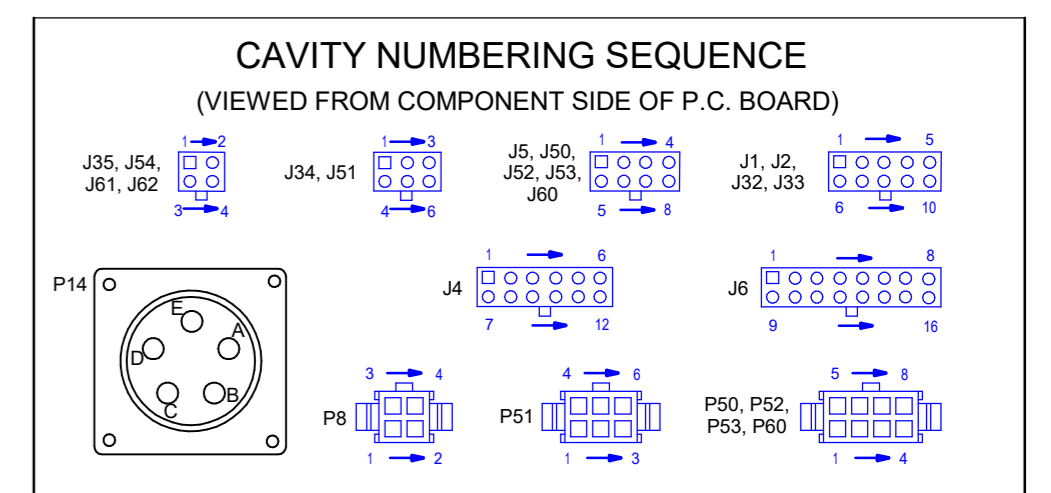

LN-25X RED-D-ARC WIRING DIAGRAM G8565-1 REV: A

FRONT OF MACHINE

NOTES:
N.A. SWITCHES SHOWN FROM REAR CONNECTION SIDE OF SWITCH.

GENERAL INFORMATION
LEAD COLOR CODING
B - BLACK
W - WHITE

CLEVELAND, OHIO U.S.A.