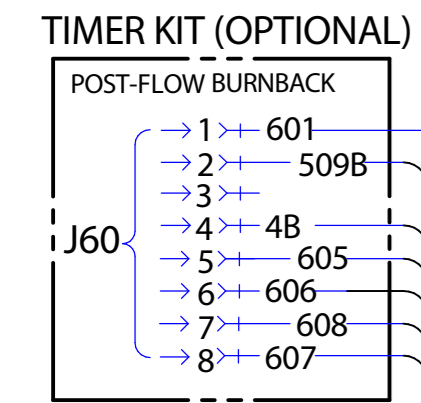

LN-25X RED-D-ARC WIRING DIAGRAM G8565-1 REV: A

FRONT OF MACHINE

NOTES:
N.A. SWITCHES SHOWN FROM REAR CONNECTION SIDE OF SWITCH.

GENERAL INFORMATION
LEAD COLOR CODING
B - BLACK
W - WHITE

CLEVELAND, OHIO U.S.A.