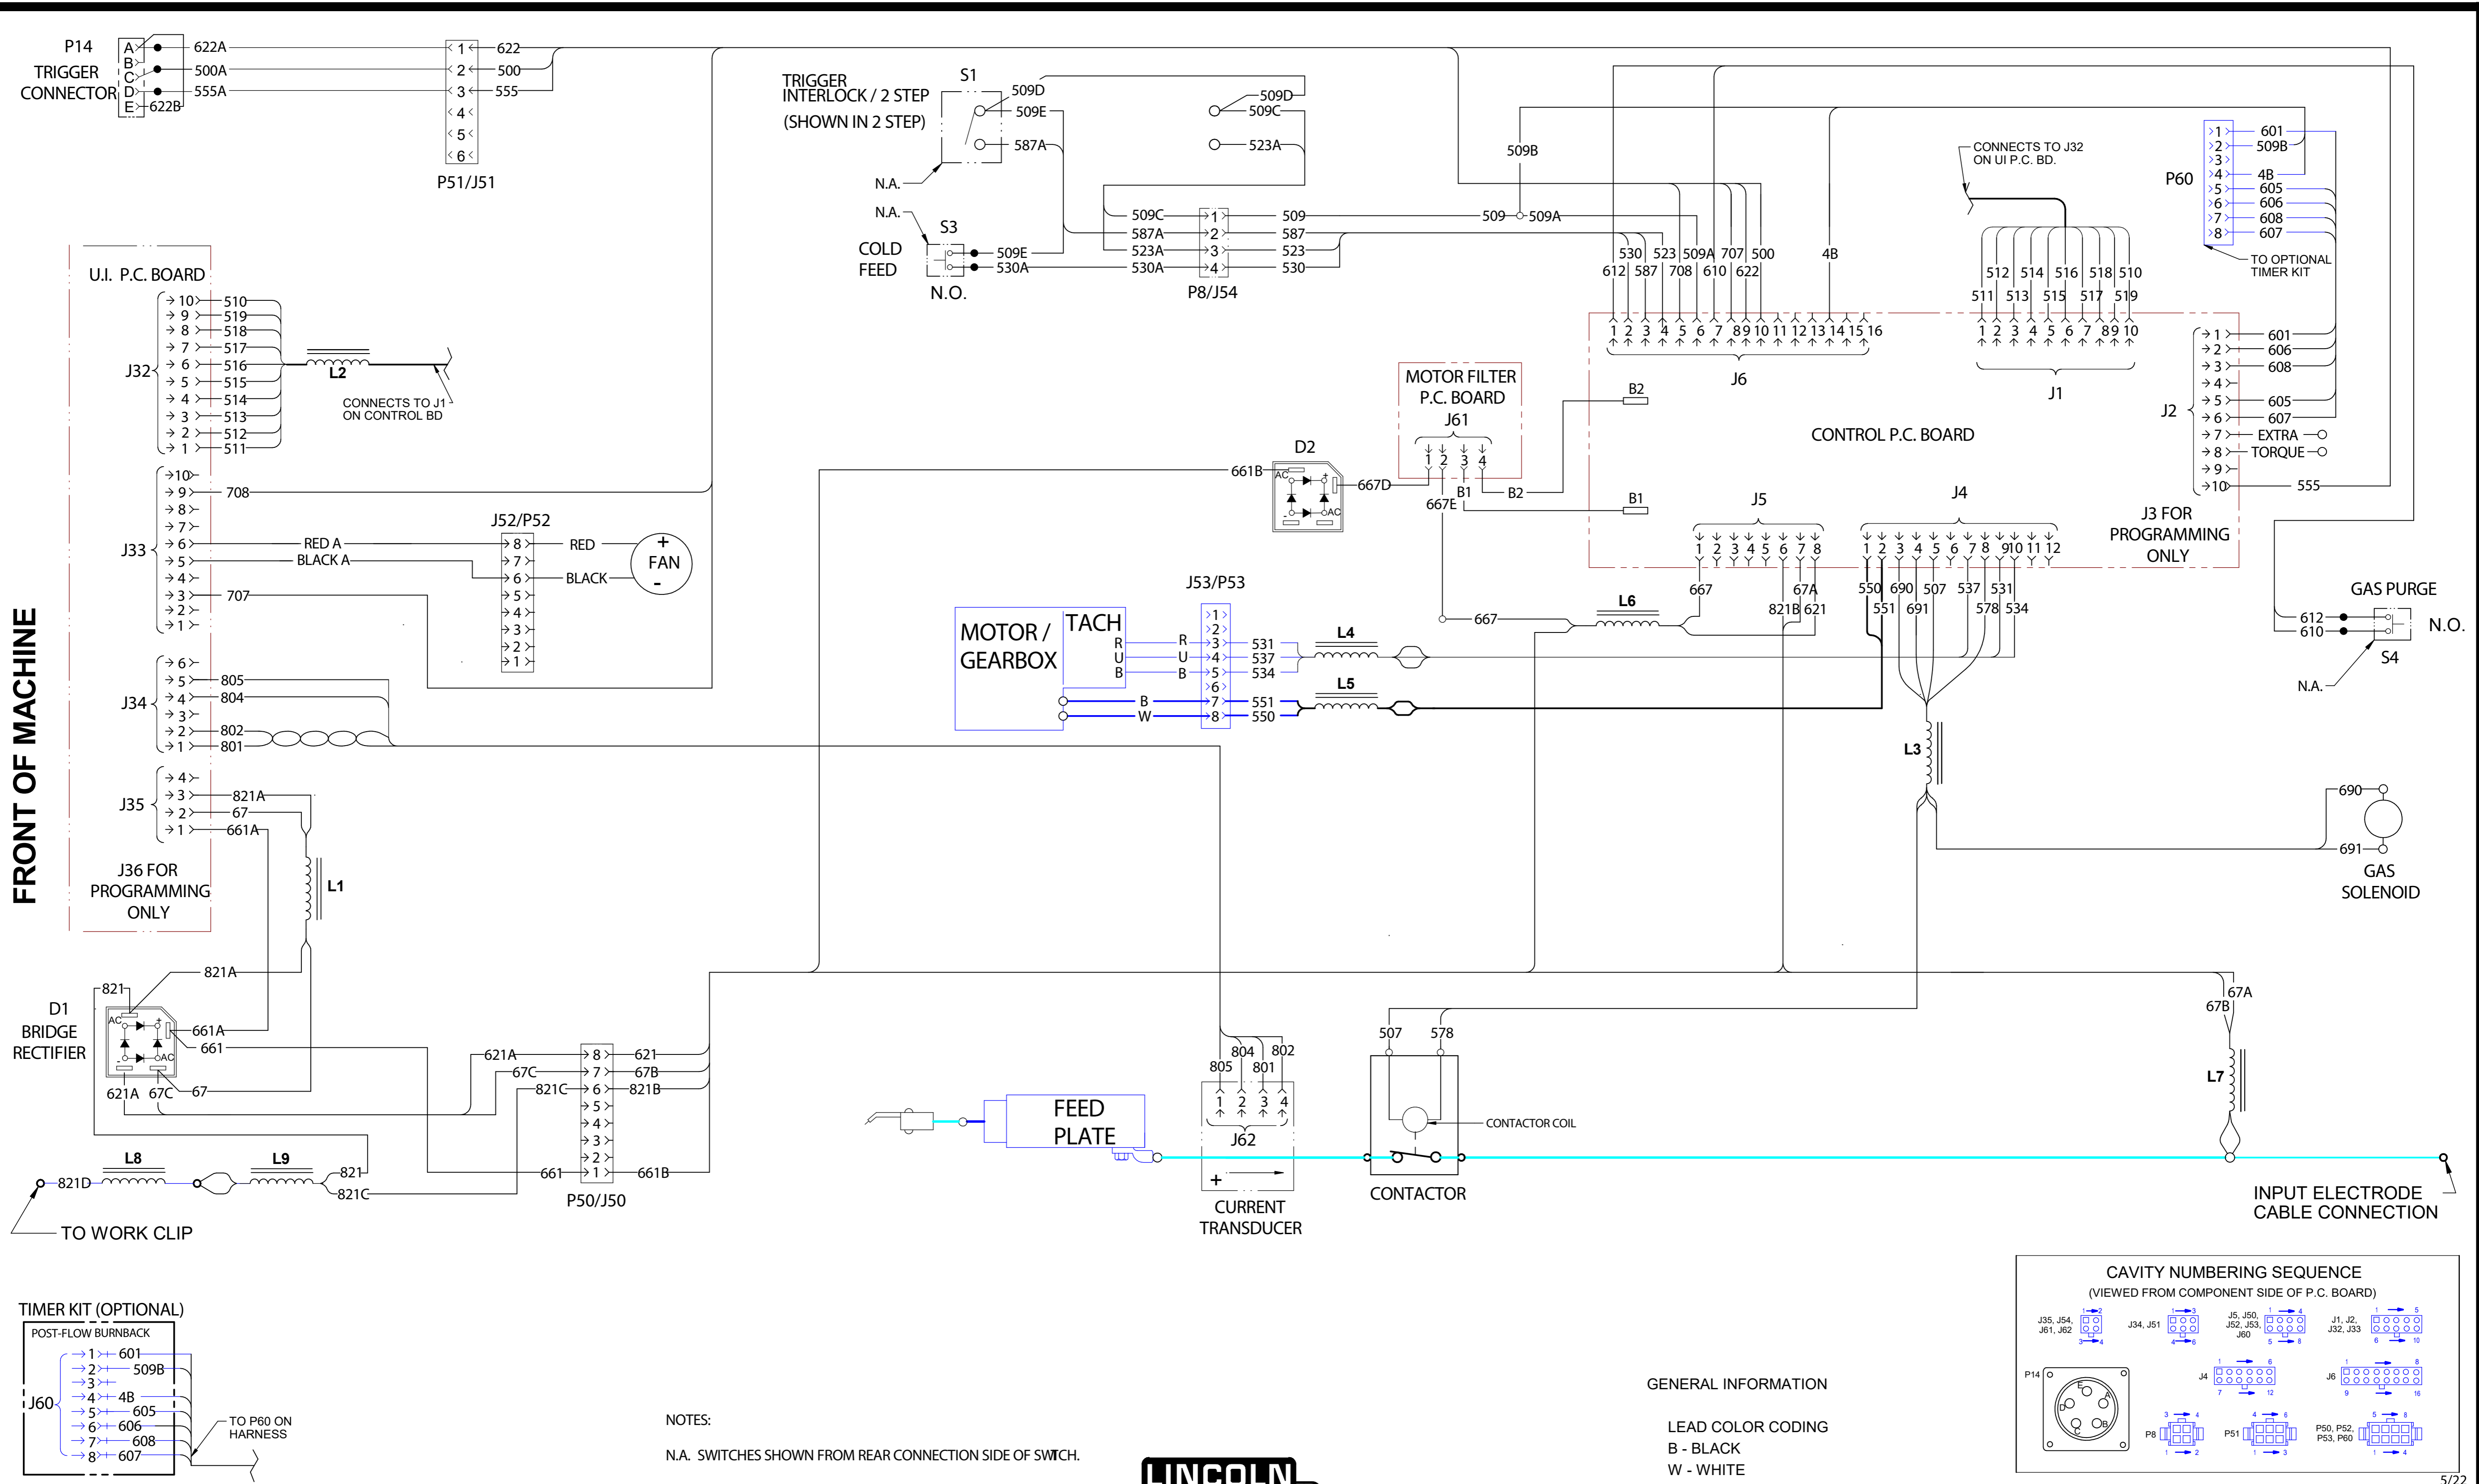

LN-25X RED-D-ARC WIRING DIAGRAM G8565-1 REV: A

FRONT OF MACHINE

NOTES:
N.A. SWITCHES SHOWN FROM REAR CONNECTION SIDE OF SWITCH.

GENERAL INFORMATION
LEAD COLOR CODING
B - BLACK
W - WHITE

CLEVELAND, OHIO U.S.A.