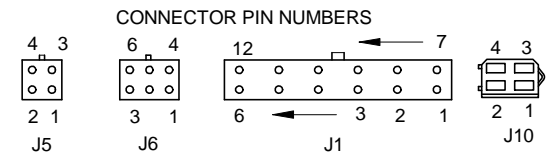

RANGER 8 PLUS DIESEL (CSA) WIRING DIAGRAM M19414 REV: B

IDLER DRIVER PC BOARD REPLACEMENT KIT (REPLACES PCB 2)

N.A.: ALL CASE FRONT COMPONENTS SHOWN VIEWED FROM REAR.

SYDNEY, AUSTRALIA