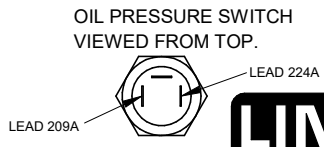

RANGER 8 PLUS DIESEL (CSA) WIRING DIAGRAM M19414 REV: B

IDLER DRIVER PC BOARD REPLACEMENT KIT (REPLACES PCB 2)

N.A.: ALL CASE FRONT COMPONENTS SHOWN VIEWED FROM REAR.

SYDNEY, AUSTRALIA