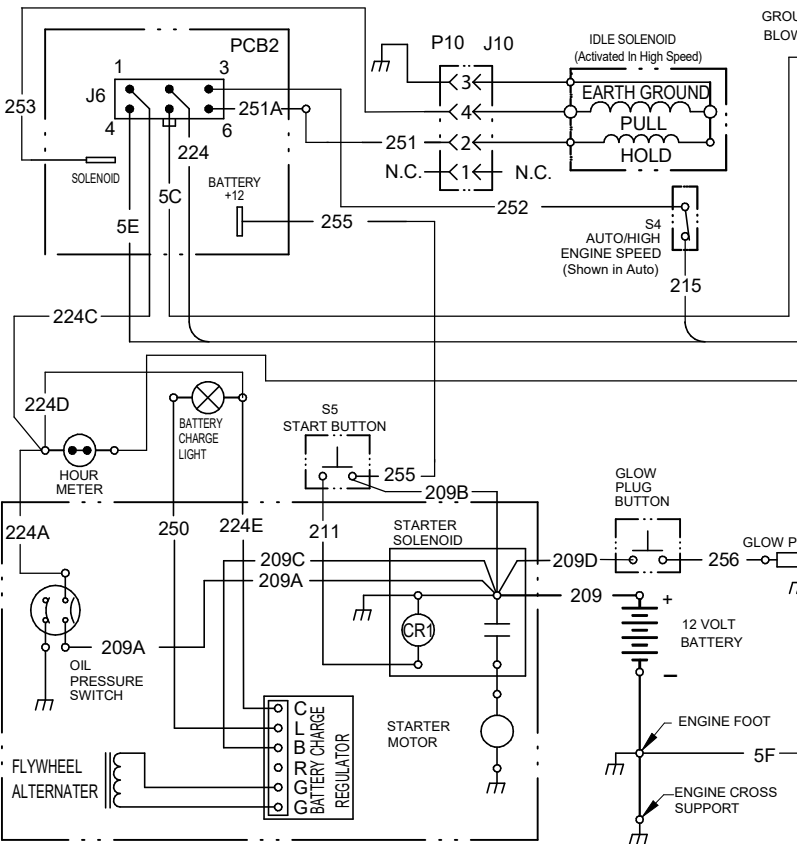

RANGER 8 PLUS DIESEL (CSA) WIRING DIAGRAM M19414 REV: B

IDLER DRIVER PC BOARD REPLACEMENT KIT (REPLACES PCB 2)

N.A.: ALL CASE FRONT COMPONENTS SHOWN VIEWED FROM REAR.

SYDNEY, AUSTRALIA