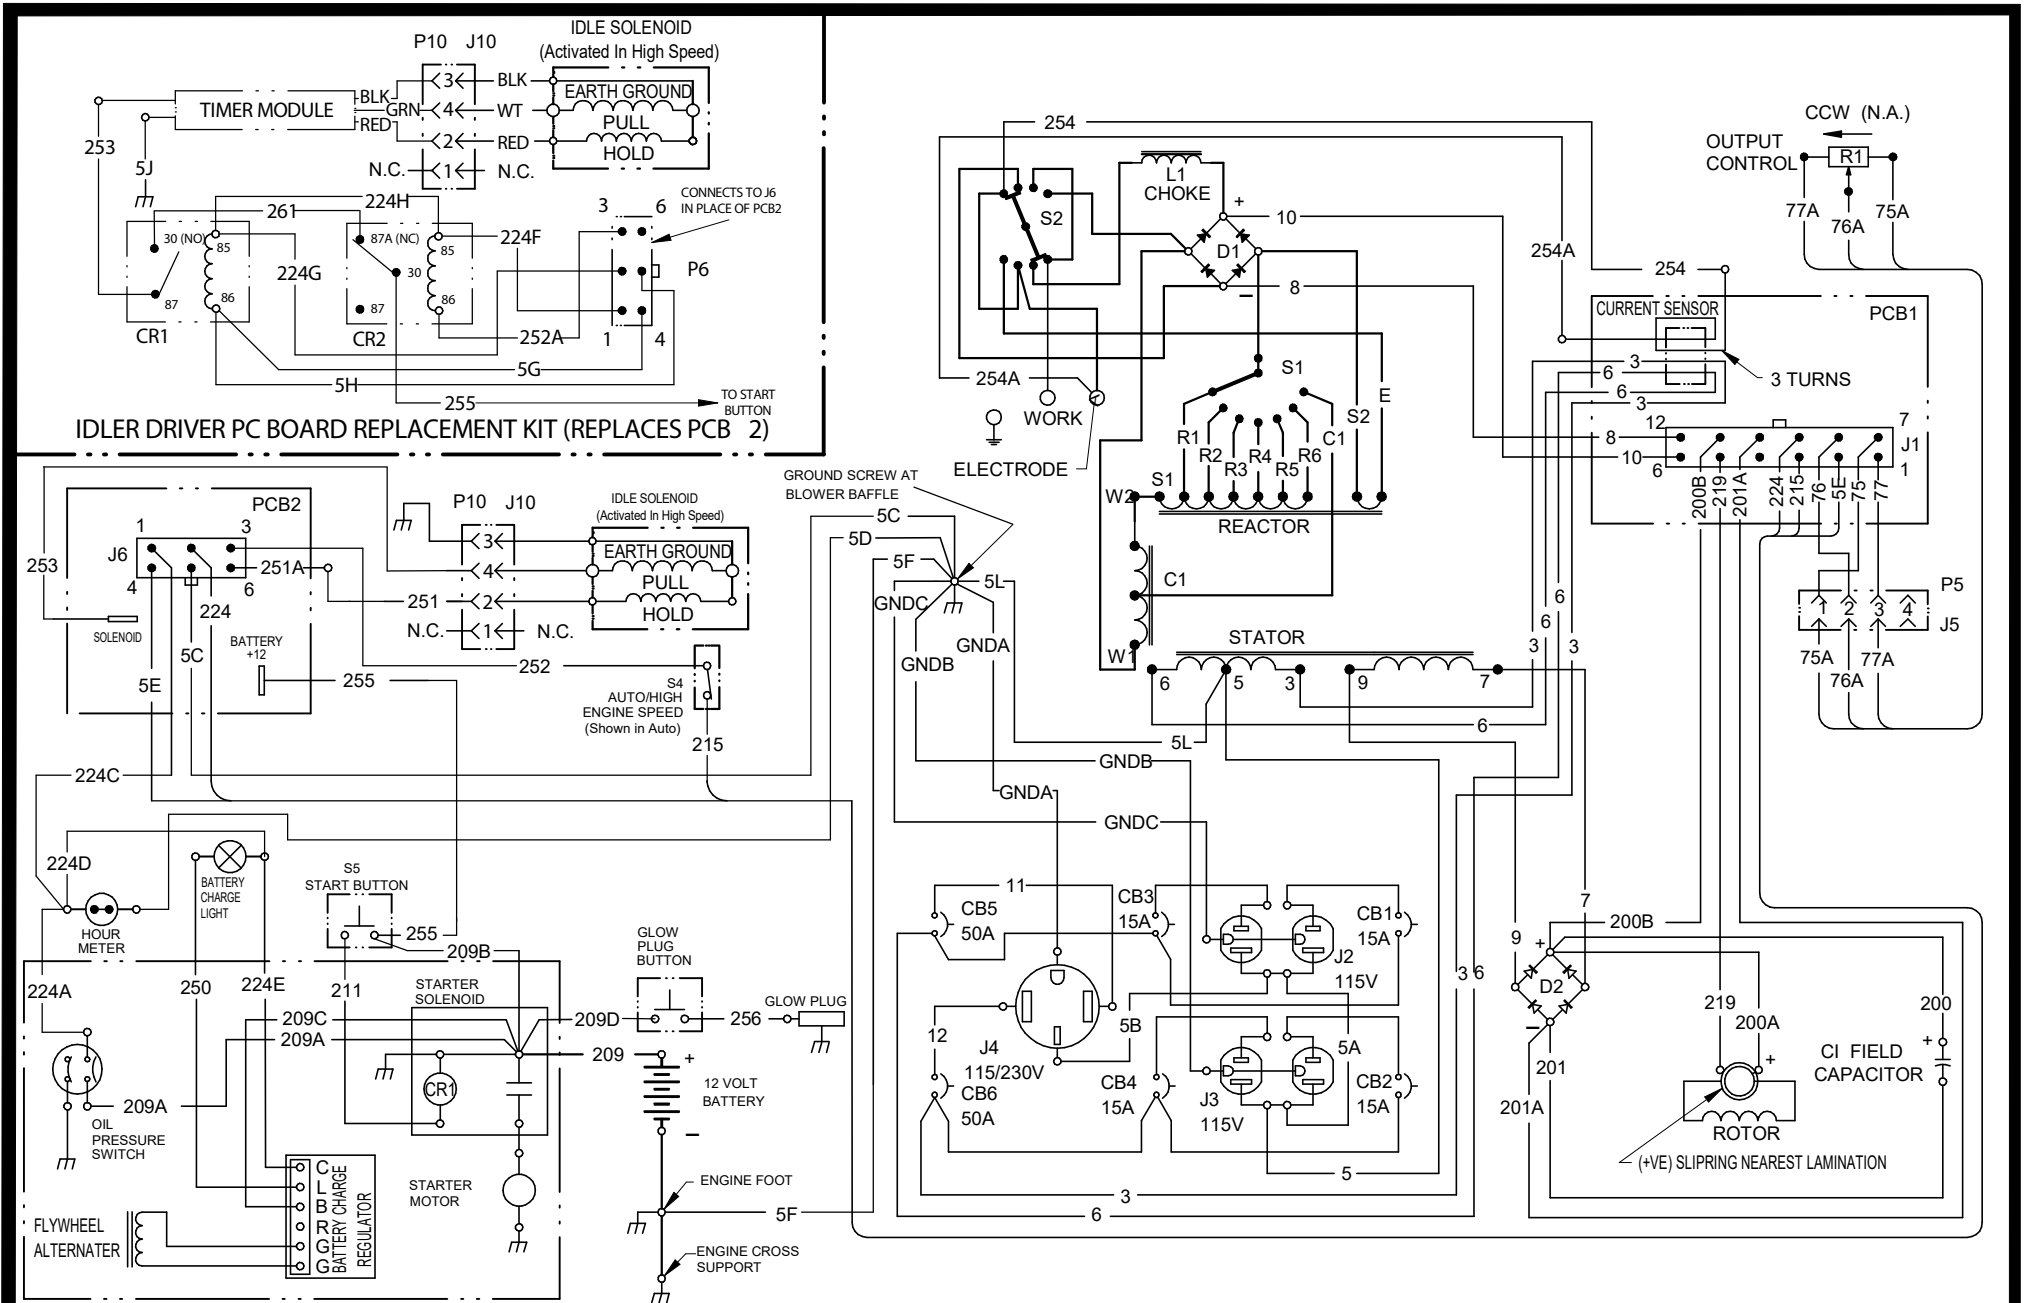

RANGER 8 PLUS DIESEL (CSA) WIRING DIAGRAM M19414 REV: B

IDLER DRIVER PC BOARD REPLACEMENT KIT (REPLACES PCB 2)

N.A.: ALL CASE FRONT COMPONENTS SHOWN VIEWED FROM REAR.

SYDNEY, AUSTRALIA