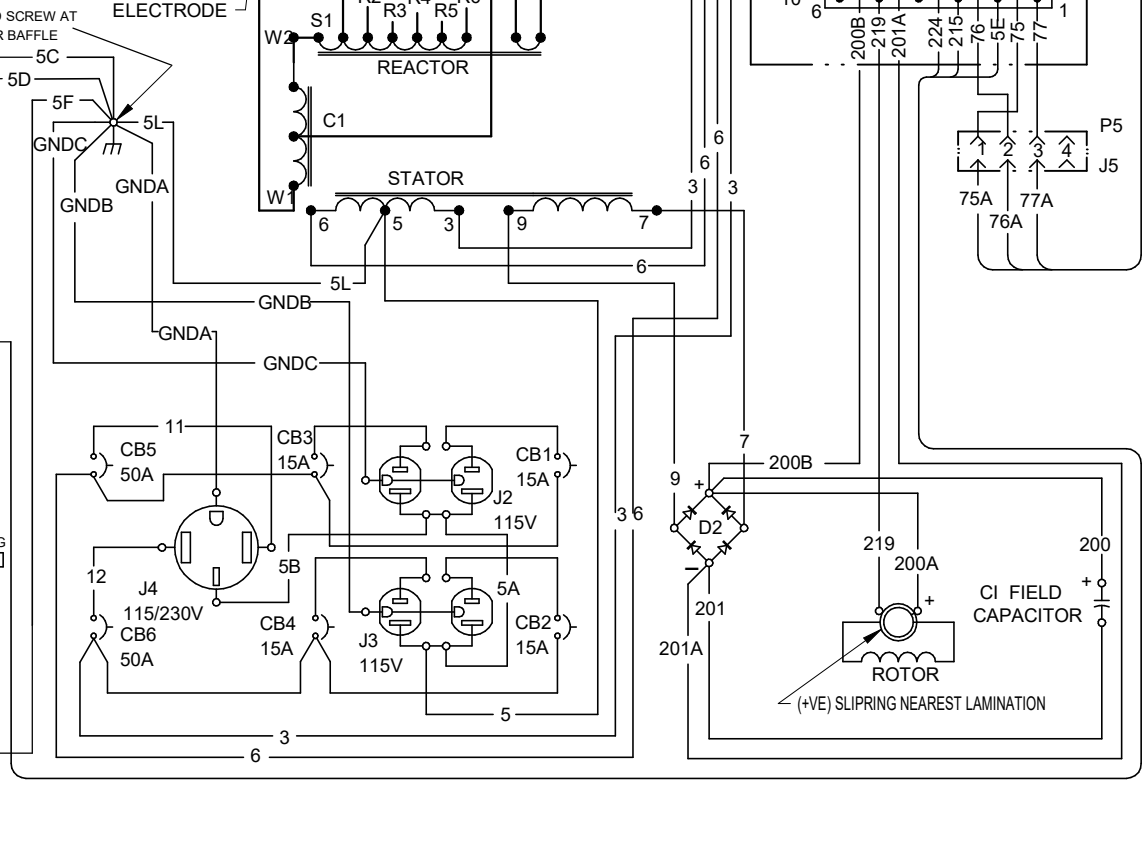

RANGER 8 PLUS DIESEL (CSA) WIRING DIAGRAM M19414 REV: B

IDLER DRIVER PC BOARD REPLACEMENT KIT (REPLACES PCB 2)

N.A.: ALL CASE FRONT COMPONENTS SHOWN VIEWED FROM REAR.

SYDNEY, AUSTRALIA