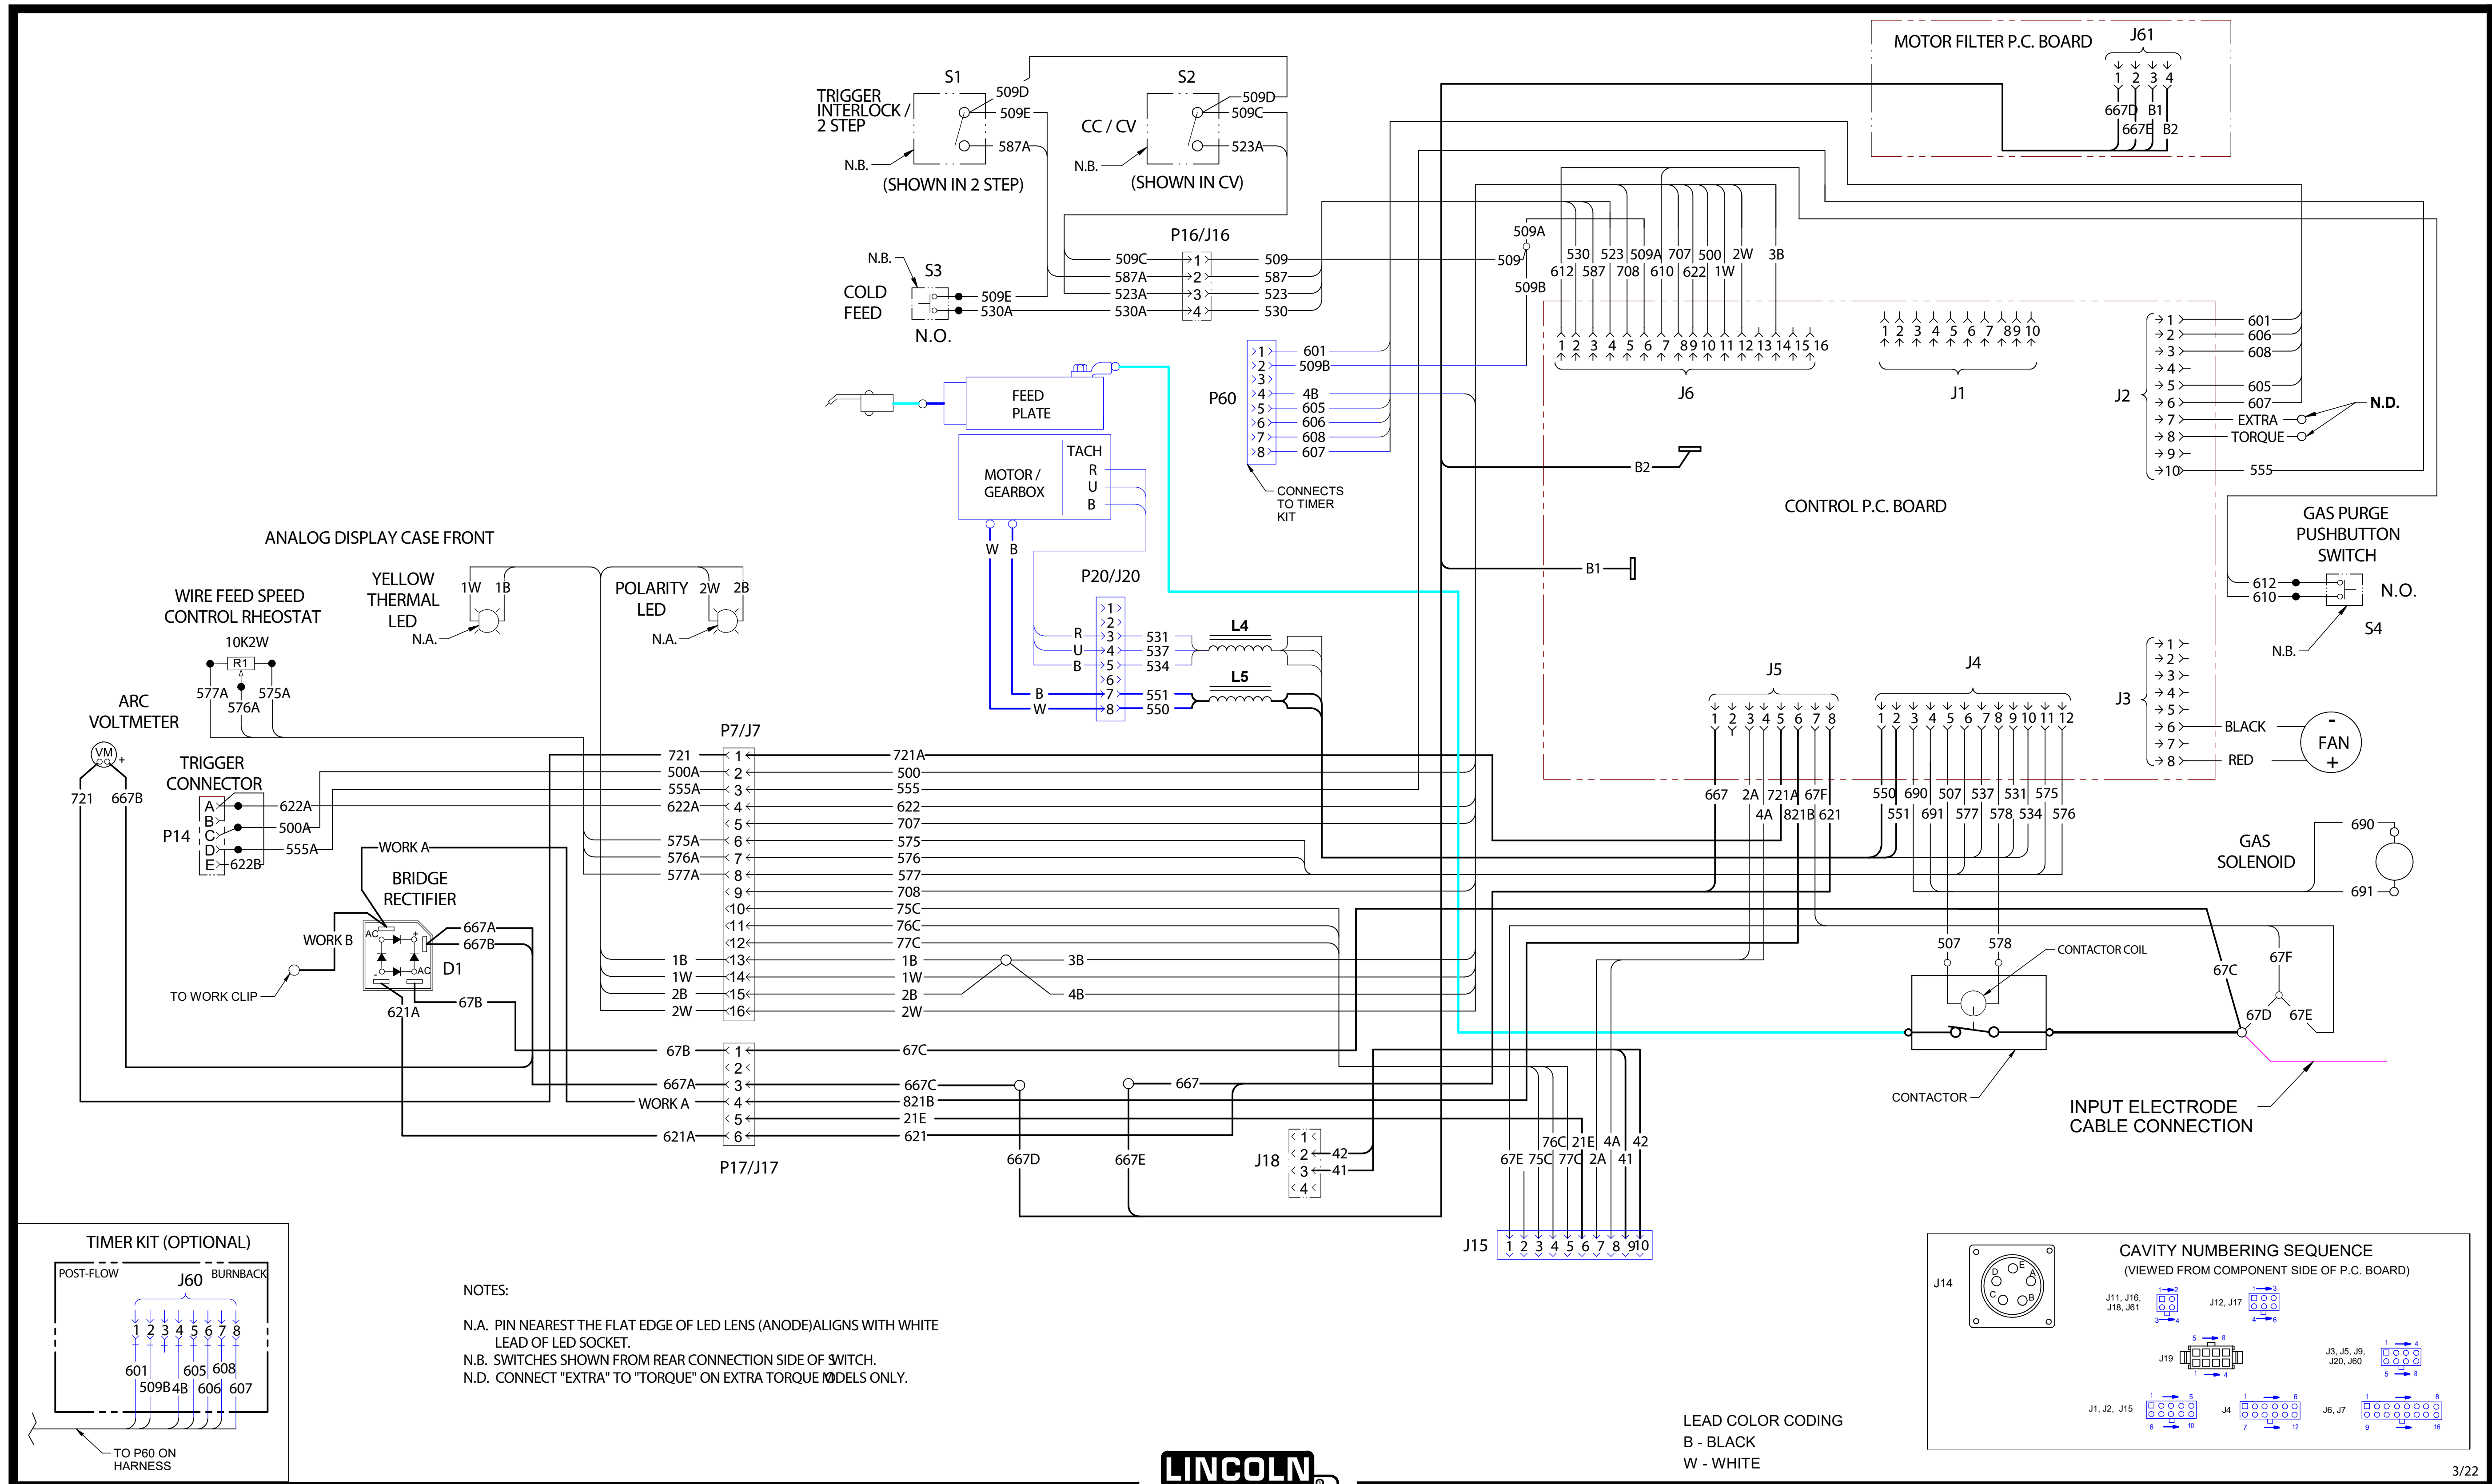

# LN-25 PRO ANALOG WIRING DIAGRAM G5681-2 REV: A

**NOTES:**  
 N.A. PIN NEAREST THE FLAT EDGE OF LED LENS (ANODE) ALIGNS WITH WHITE LEAD OF LED SOCKET.  
 N.B. SWITCHES SHOWN FROM REAR CONNECTION SIDE OF SWITCH.  
 N.D. CONNECT "EXTRA" TO "TORQUE" ON EXTRA TORQUE MODELS ONLY.

**LEAD COLOR CODING**  
 B - BLACK  
 W - WHITE

CLEVELAND, OHIO U.S.A.