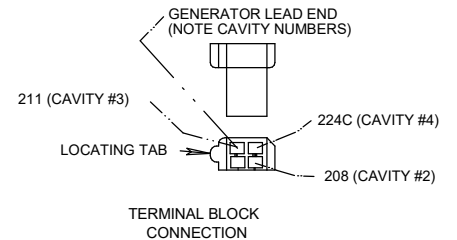

EAGLE 10,000 WIRING DIAGRAM M20317 REV: B

N.A. GROUNDING THIS TERMINAL STOPS THE ENGINE.

LEAD COLOR CODE:

B = BLACK OR GRAY U = BLUE
 R = RED OR PINK V = VIOLET
 W = WHITE

CONNECTOR PIN NUMBERS:

ALL CASE FRONT COMPONENTS SHOWN VIEWED FROM REAR.