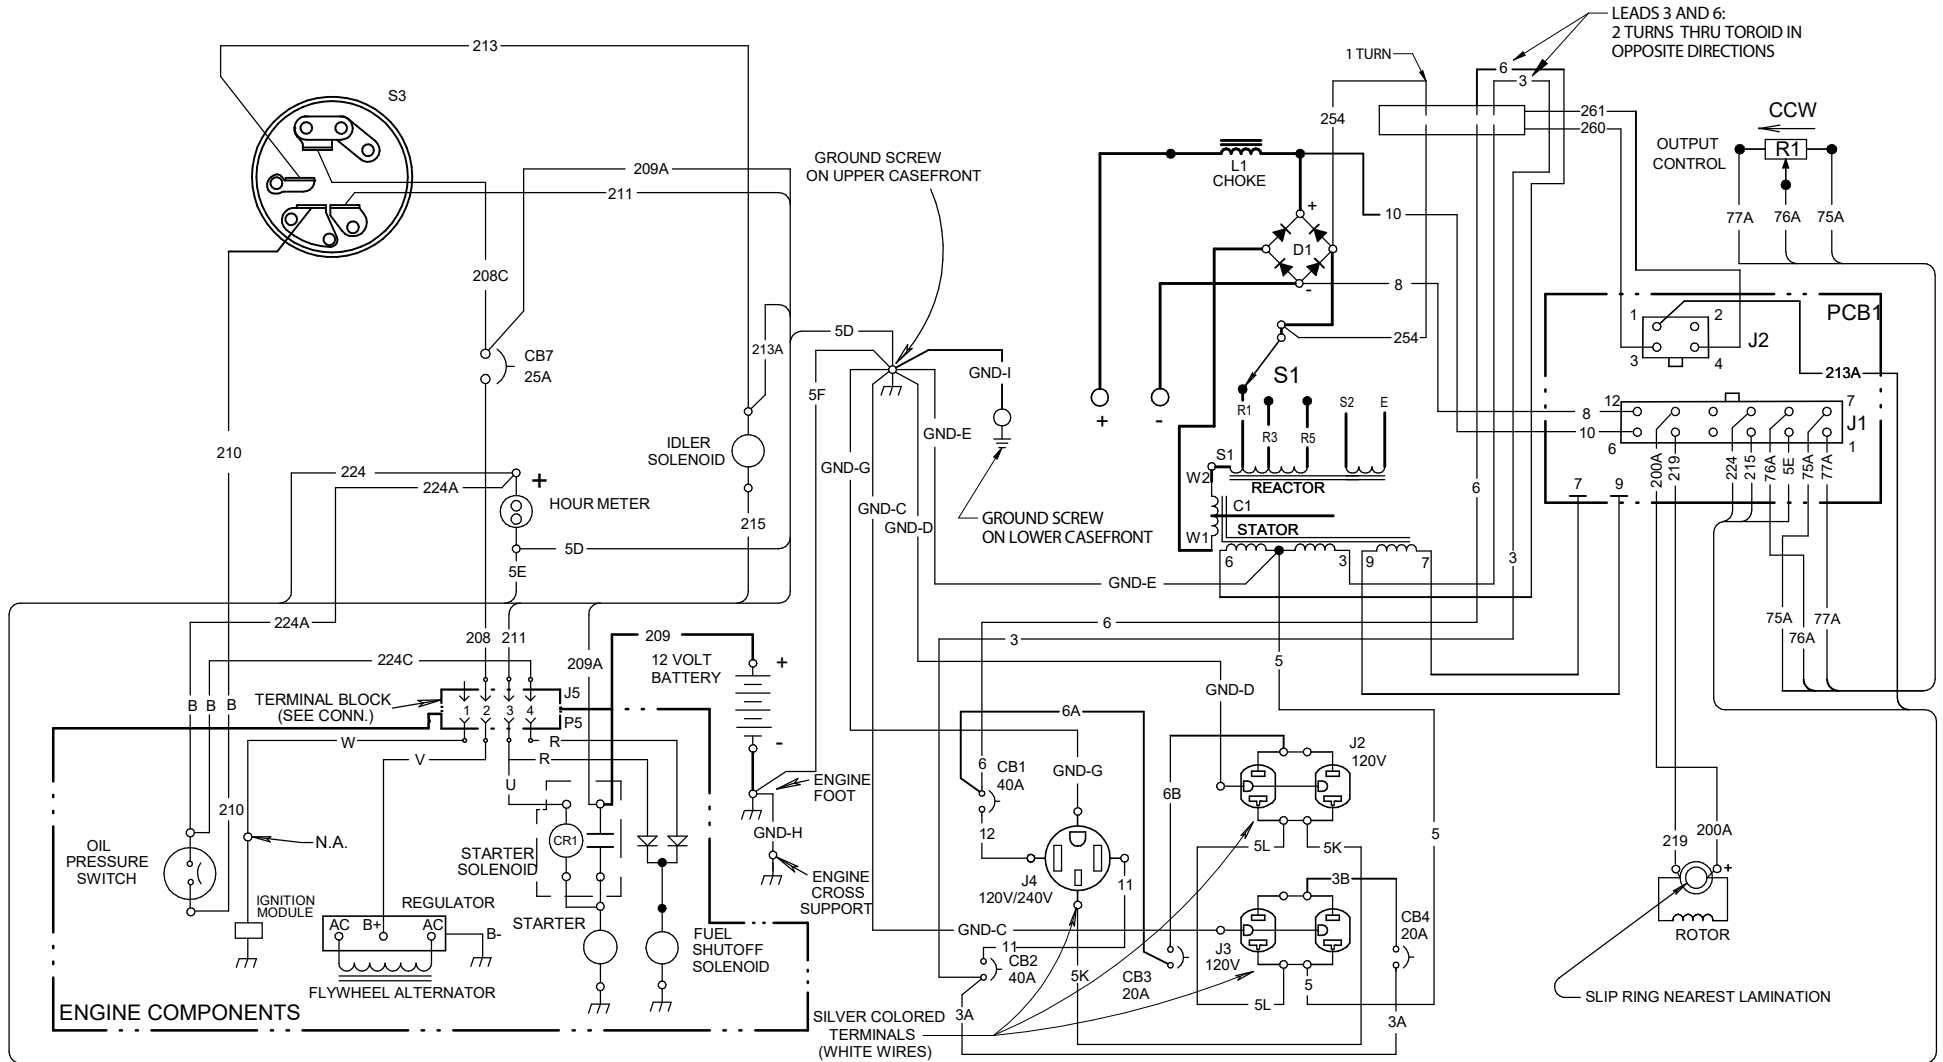

EAGLE 10,000 WIRING DIAGRAM M20317 REV: B

N.A. GROUNDING THIS TERMINAL STOPS THE ENGINE.

LEAD COLOR CODE:

B = BLACK OR GRAY U = BLUE
 R = RED OR PINK V = VIOLET
 W = WHITE

CONNECTOR PIN NUMBERS:

ALL CASE FRONT COMPONENTS SHOWN VIEWED FROM REAR.