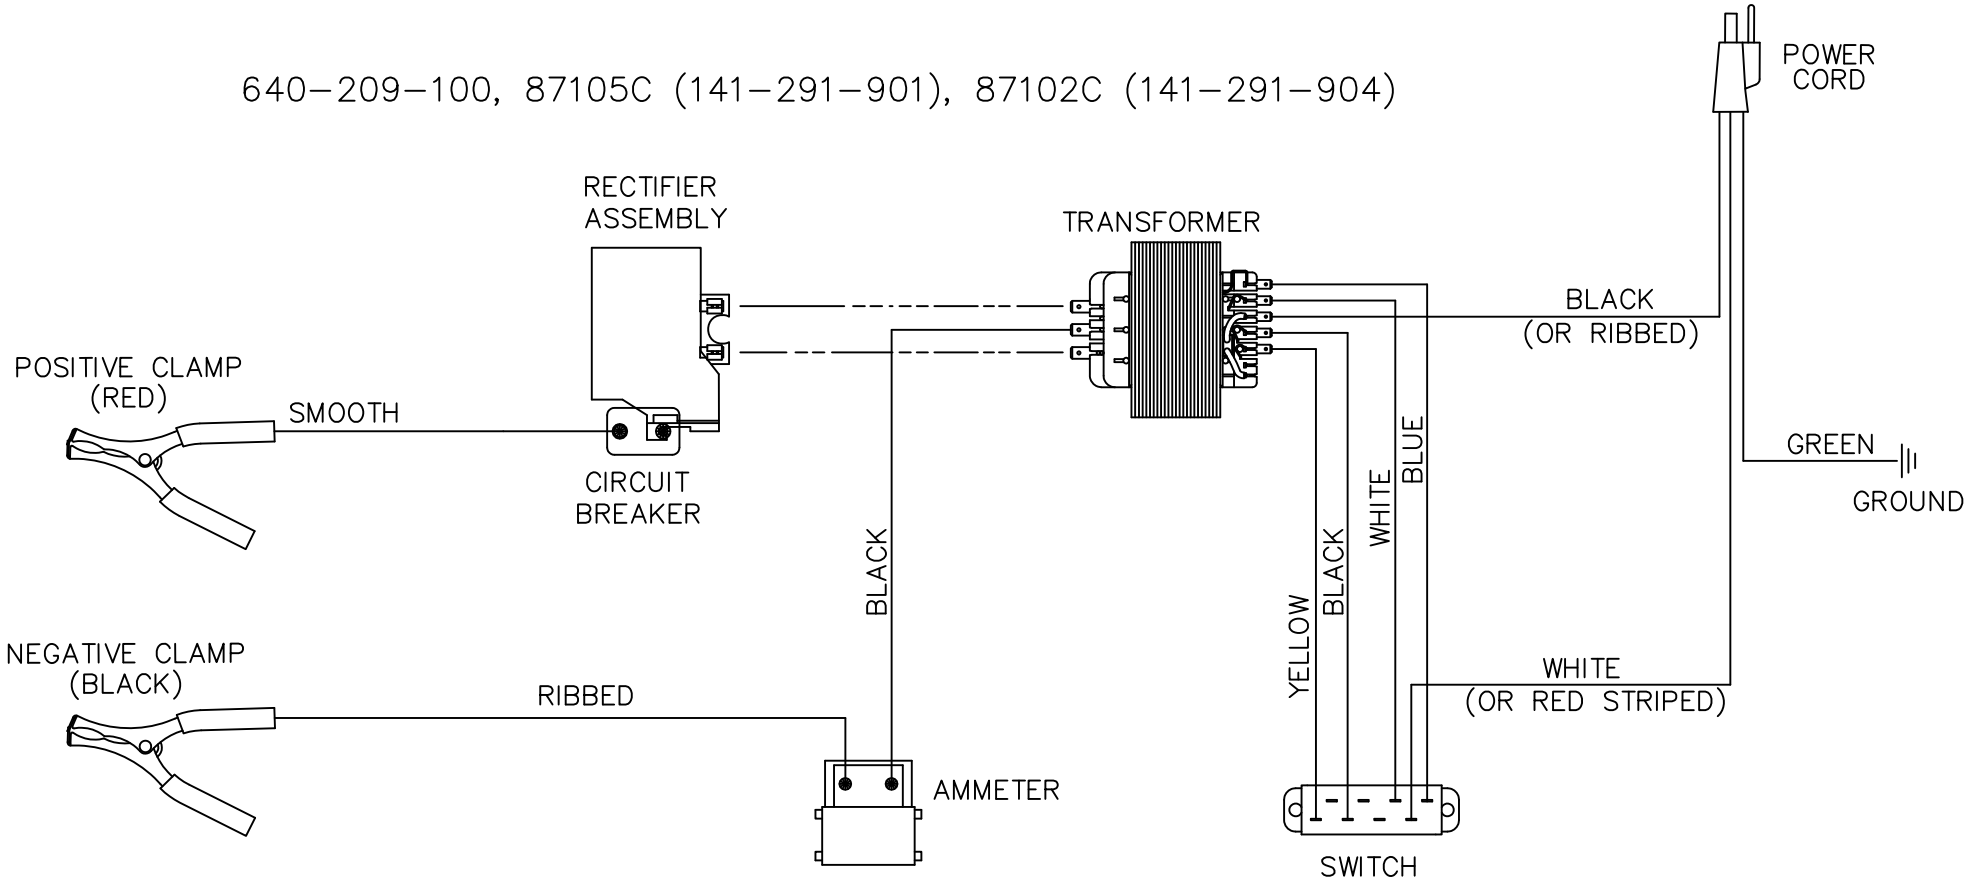

141-294-005 (87001)

POSITIVE
(RED)

SMOOTH

NEGATIVE
(BLACK)

RIBBED

Black

Breaker

6V

12V

White

Red

RIBBED

SMOOTH

Owner's Manual

640-209-100, 87105C (141-291-901), 87102C (141-291-904)

87106 (141-291-901), 87121 (141-292-903), 87151, (141-290-902)