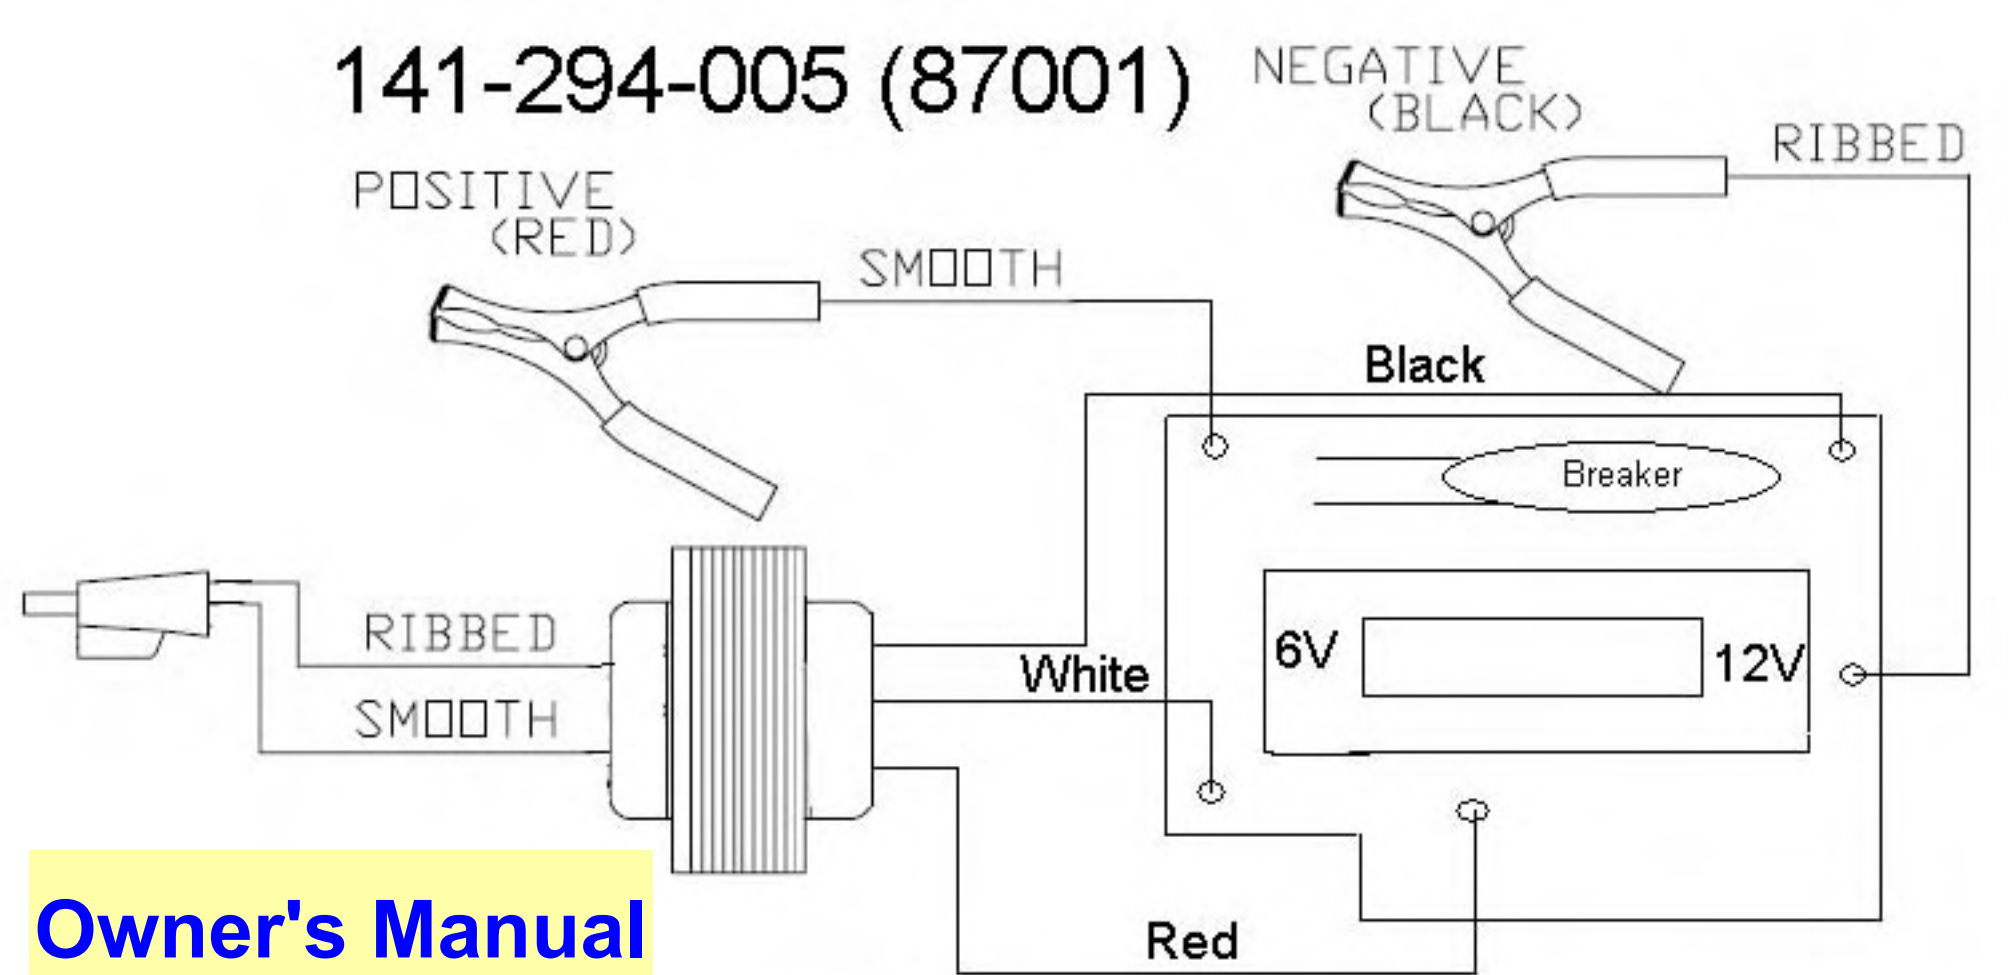

141-294-005 (87001)

POSITIVE
(RED)

SMOOTH

NEGATIVE
(BLACK)

RIBBED

Black

Breaker

6V

12V

White

Red

RIBBED

SMOOTH

Owner's Manual

640-209-100, 87105C (141-291-901), 87102C (141-291-904)

87106 (141-291-901), 87121 (141-292-903), 87151, (141-290-902)