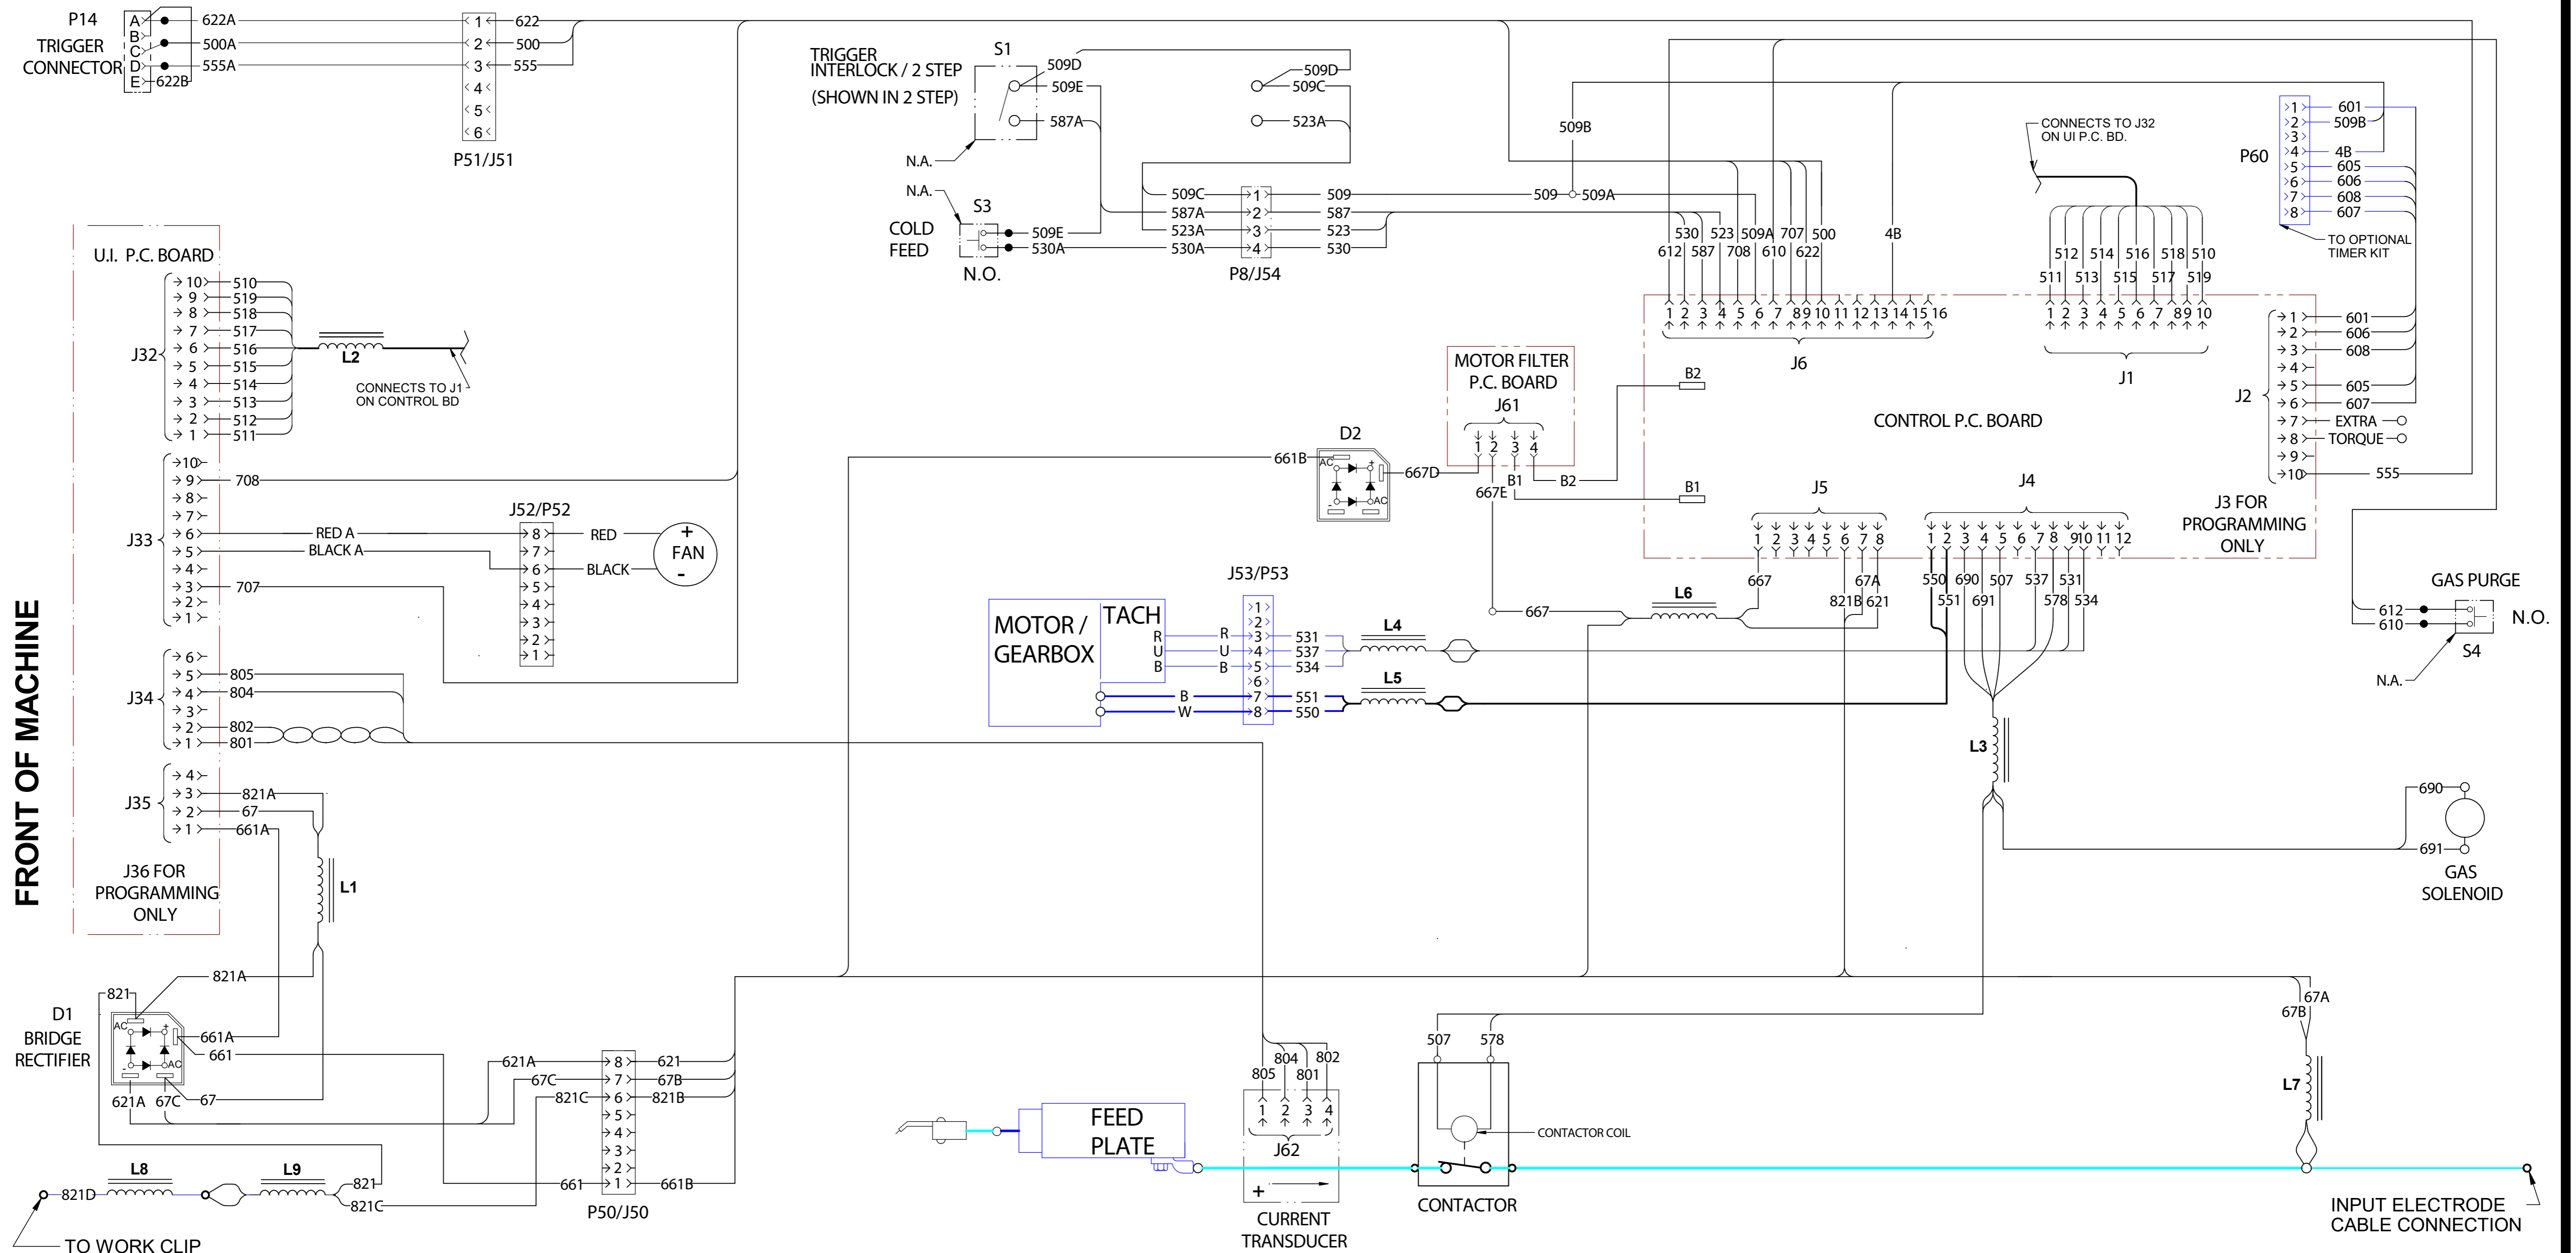

# LN-25X WIRING DIAGRAM G8516-1 REV: A

NOTES:  
 N.A. SWITCHES SHOWN FROM REAR CONNECTION SIDE OF SWITCH.

GENERAL INFORMATION  
 ELECTRICAL SYMBOLS PER E1537  
 LEAD COLOR CODING  
 B - BLACK  
 W - WHITE