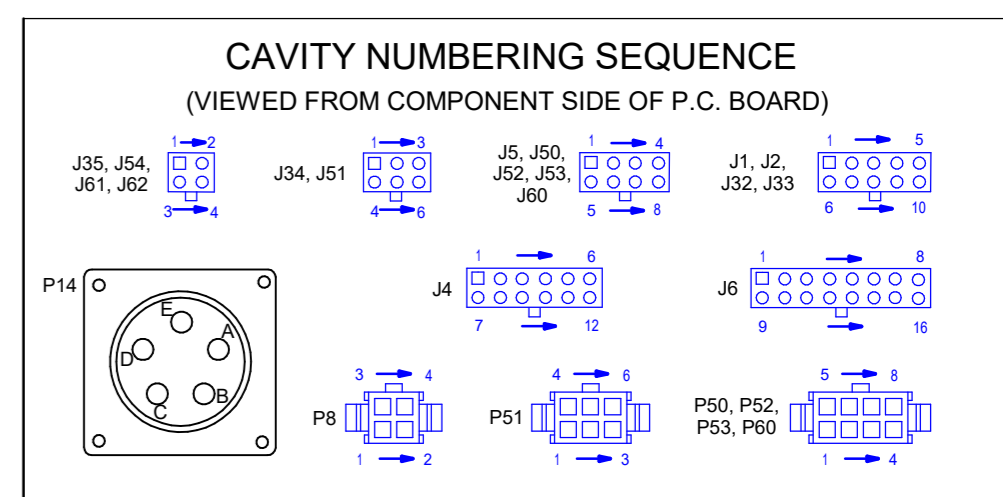

# LN-25X WIRING DIAGRAM G8516-1 REV: A

NOTES:  
 N.A. SWITCHES SHOWN FROM REAR CONNECTION SIDE OF SWITCH.

GENERAL INFORMATION  
 ELECTRICAL SYMBOLS PER E1537  
 LEAD COLOR CODING  
 B - BLACK  
 W - WHITE