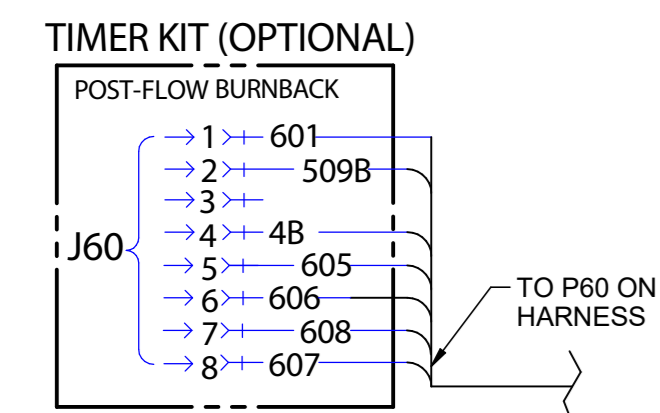

# LN-25X WIRING DIAGRAM G8516-1 REV: A

NOTES:  
 N.A. SWITCHES SHOWN FROM REAR CONNECTION SIDE OF SWITCH.

GENERAL INFORMATION  
 ELECTRICAL SYMBOLS PER E1537  
 LEAD COLOR CODING  
 B - BLACK  
 W - WHITE