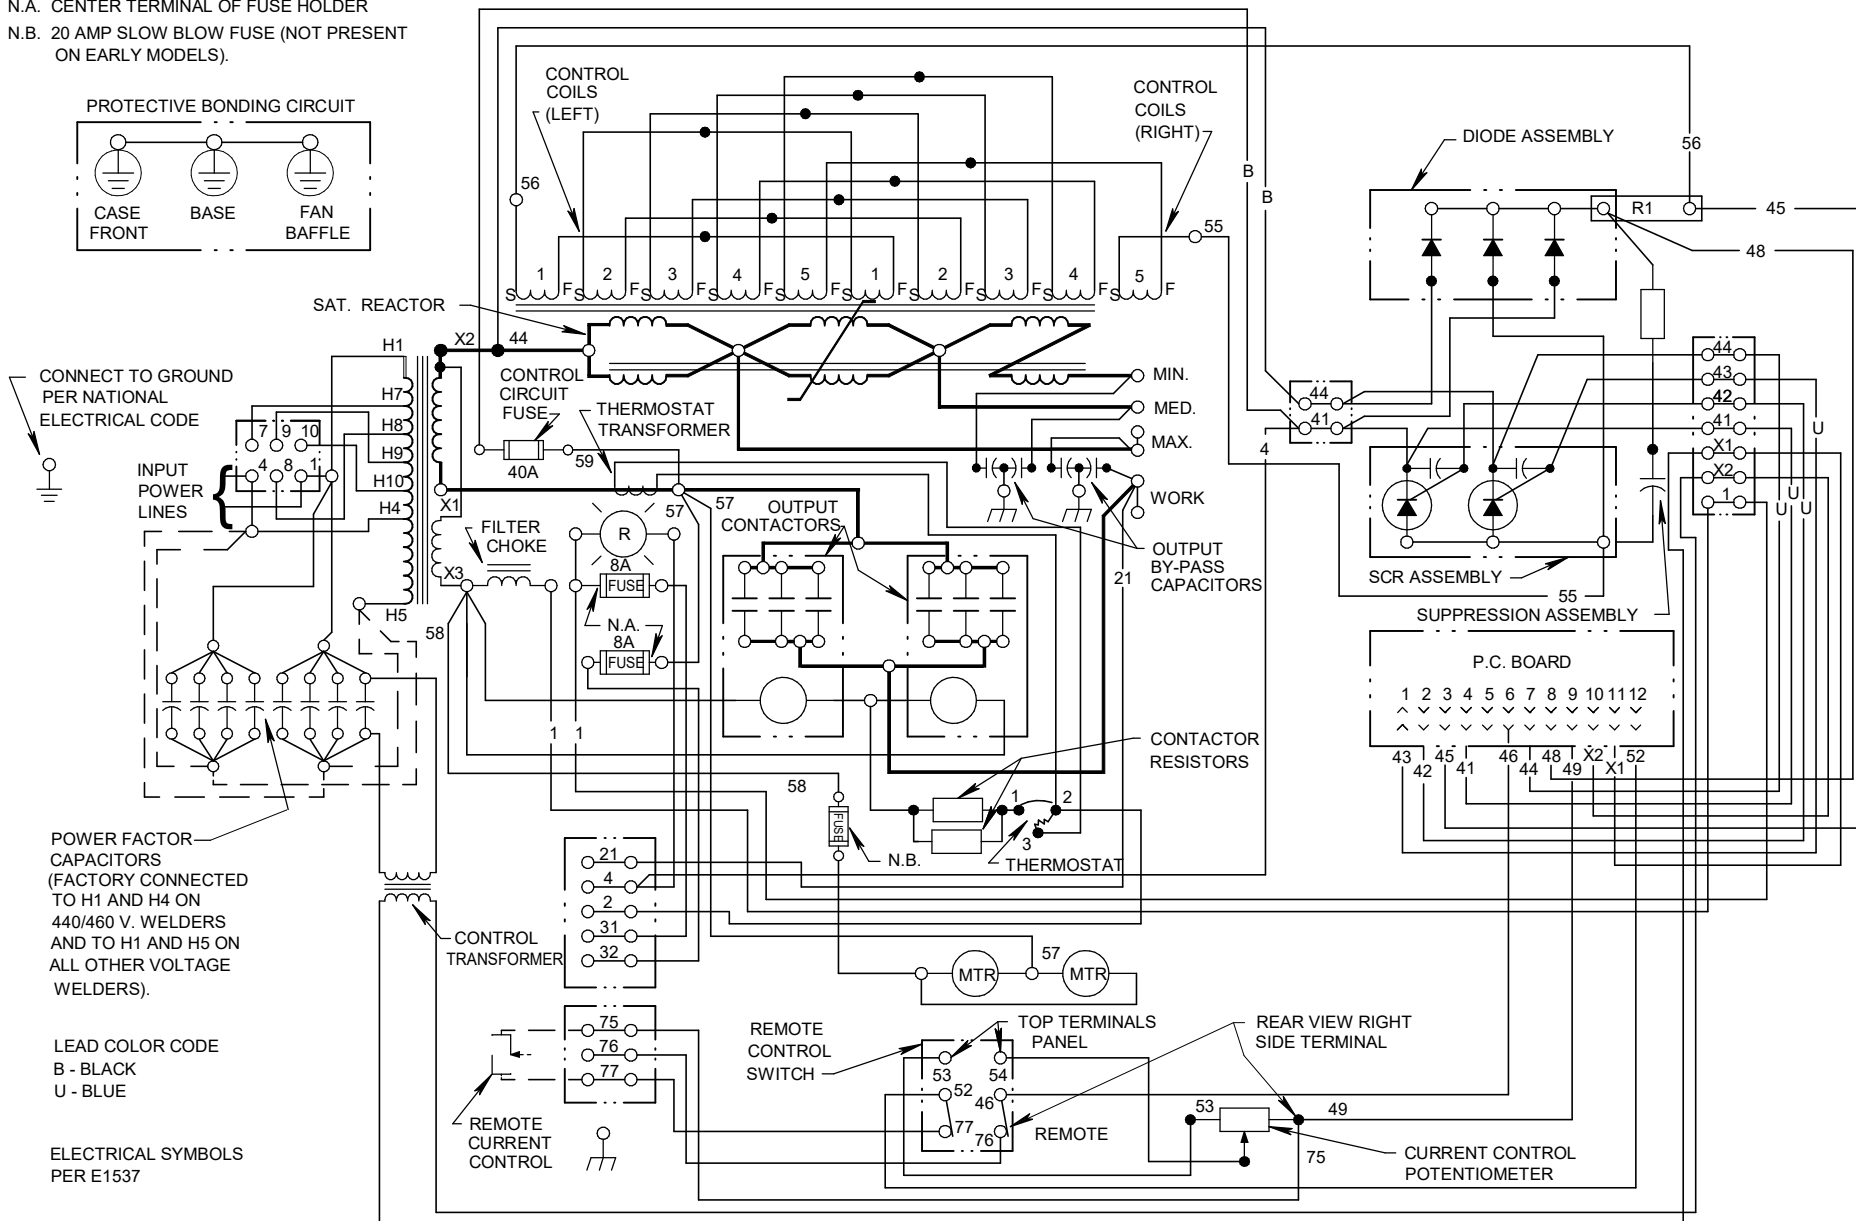

AC-1200 50/60HZ MODELS WIRING DIAGRAM M18868 REV: C

NOTES:
 N.A. CENTER TERMINAL OF FUSE HOLDER
 N.B. 20 AMP SLOW BLOW FUSE (NOT PRESENT ON EARLY MODELS).

CLEVELAND, OHIO U.S.A.