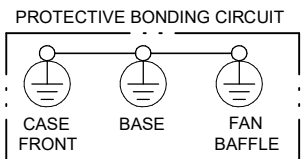

AC-1200 50/60HZ MODELS WIRING DIAGRAM M18868 REV: C

NOTES:
 N.A. CENTER TERMINAL OF FUSE HOLDER
 N.B. 20 AMP SLOW BLOW FUSE (NOT PRESENT ON EARLY MODELS).

CLEVELAND, OHIO U.S.A.