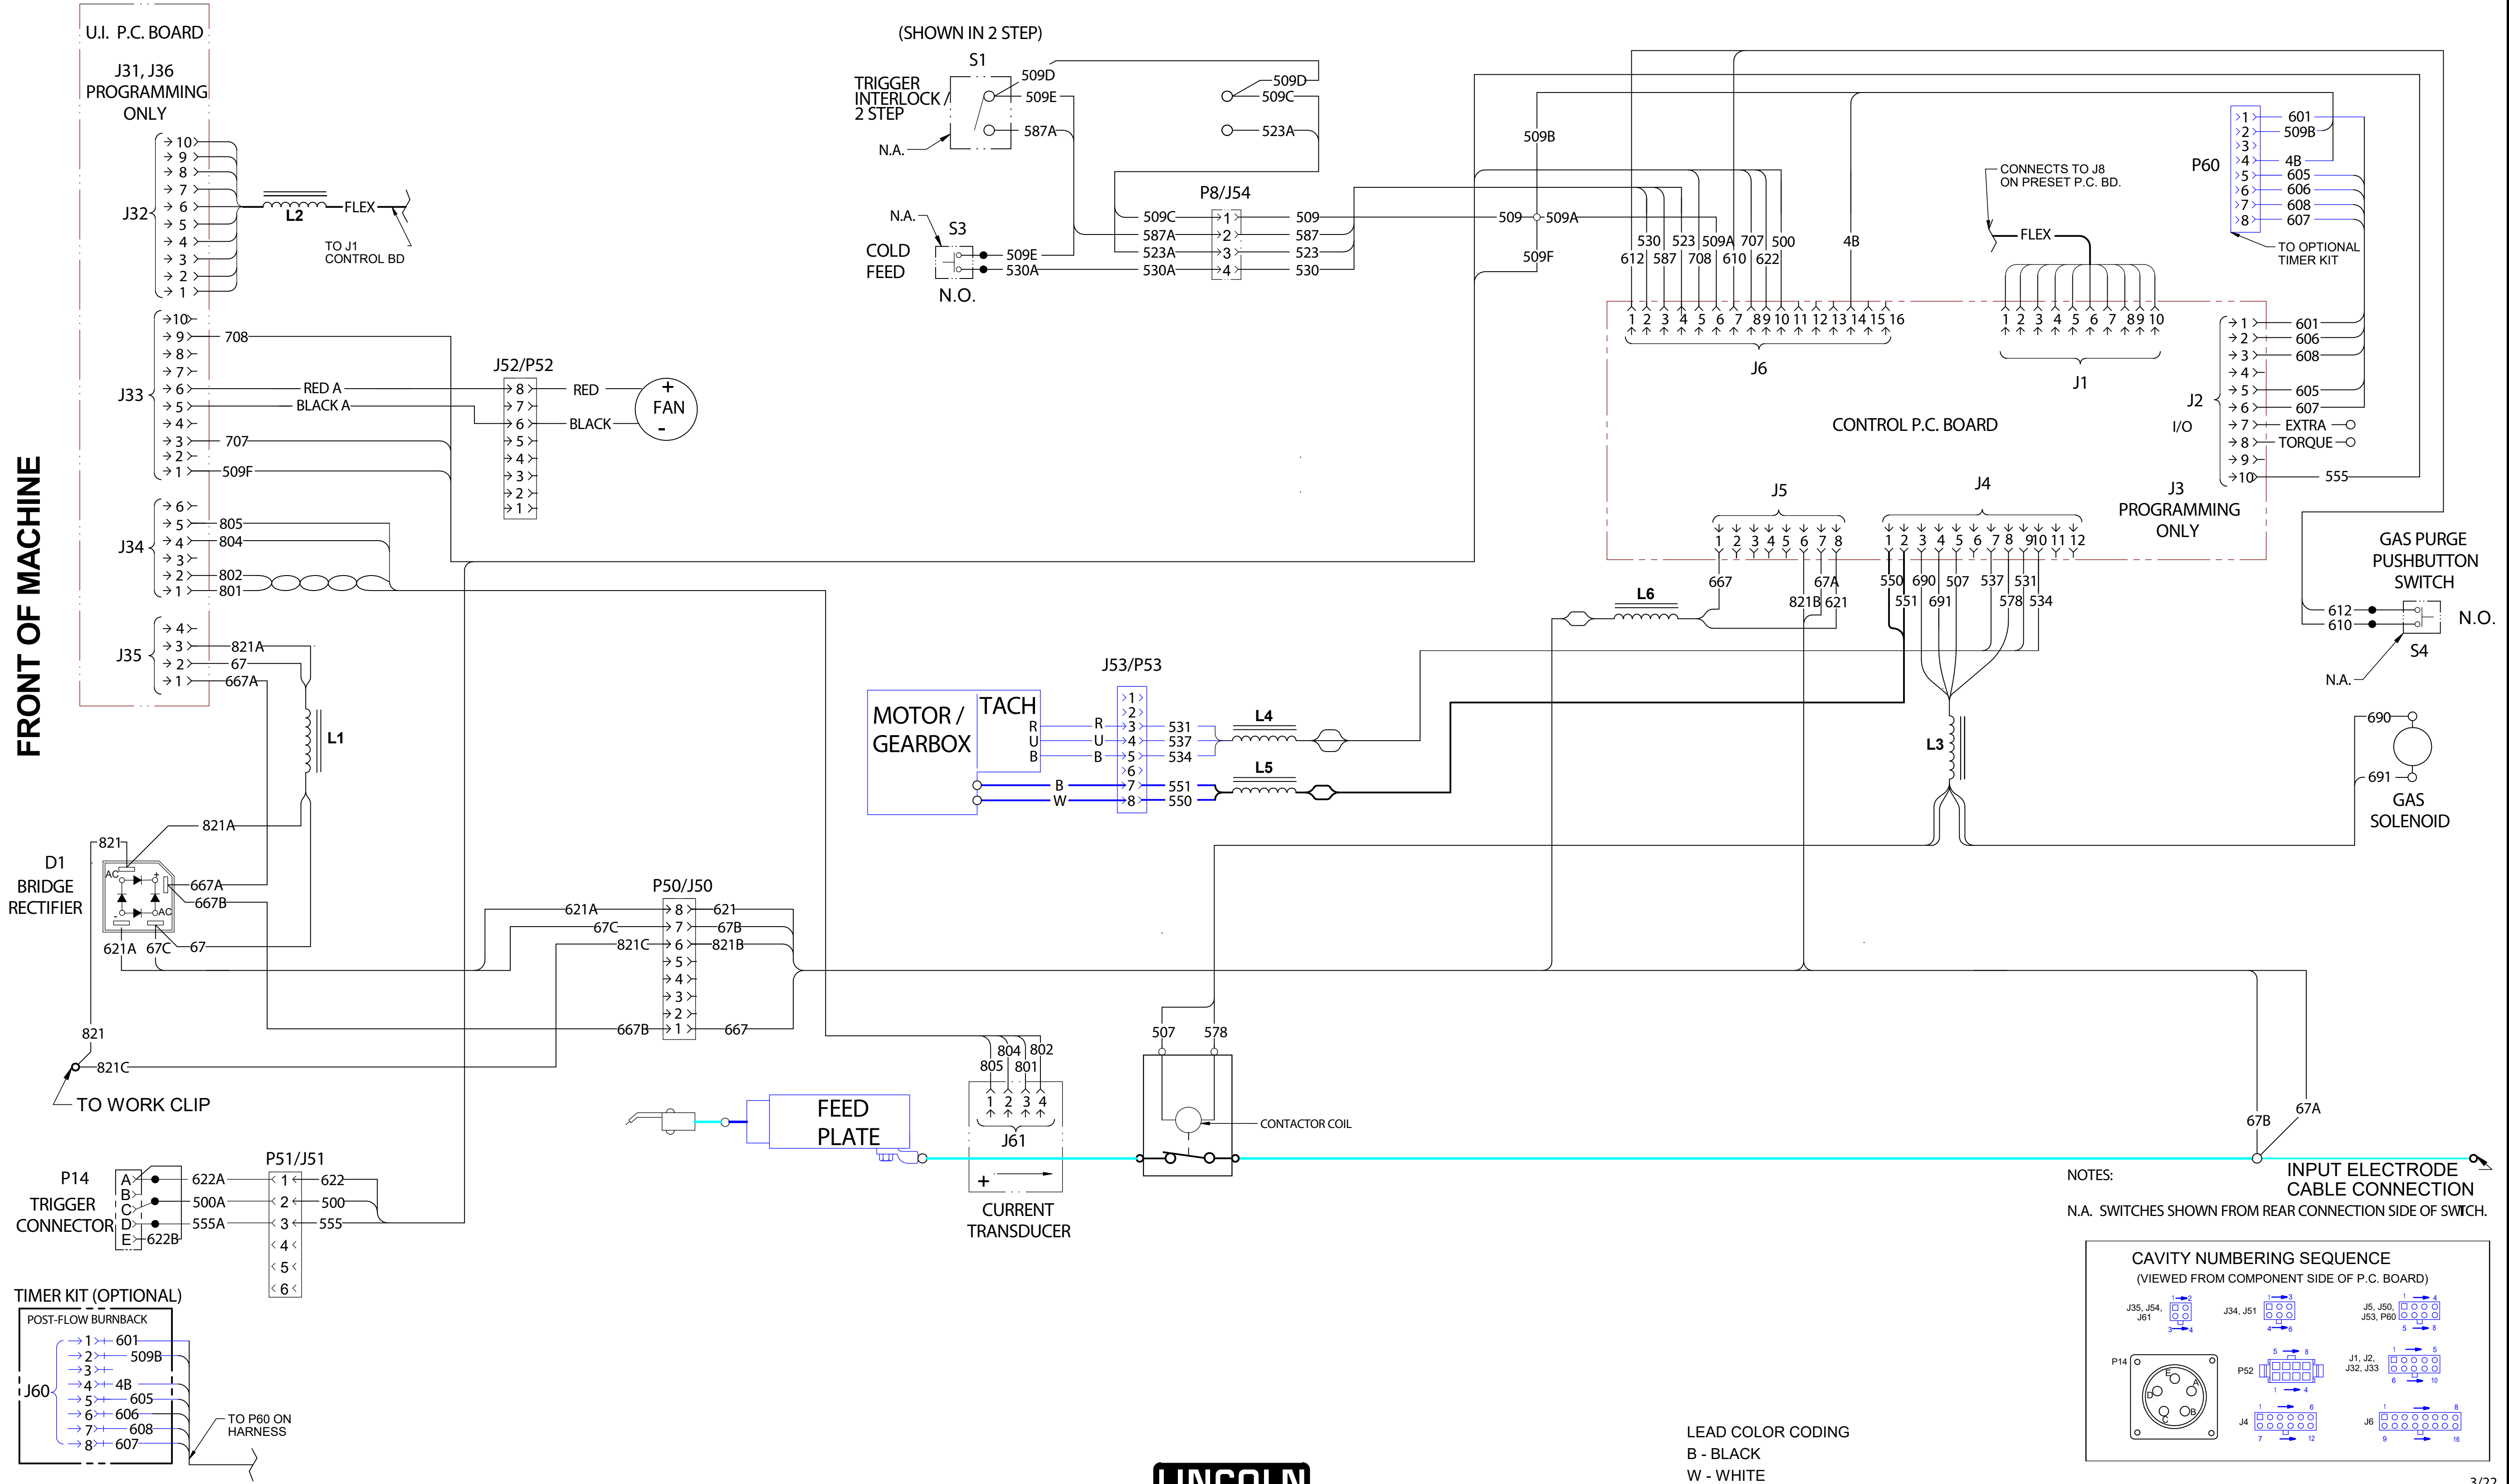

LN-25X WIRING DIAGRAM G8516 REV:A

FRONT OF MACHINE

NOTES:
N.A. SWITCHES SHOWN FROM REAR CONNECTION SIDE OF SWITCH.

LEAD COLOR CODING
B - BLACK
W - WHITE

CLEVELAND, OHIO U.S.A.