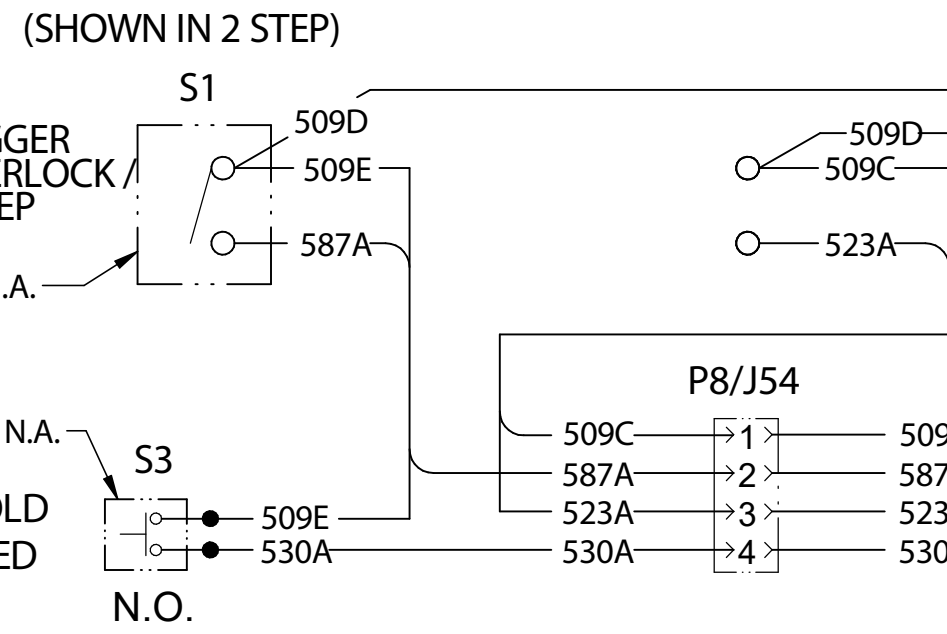

LN-25X WIRING DIAGRAM G8516 REV:A

FRONT OF MACHINE

NOTES:
N.A. SWITCHES SHOWN FROM REAR CONNECTION SIDE OF SWITCH.

LEAD COLOR CODING
B - BLACK
W - WHITE

CLEVELAND, OHIO U.S.A.