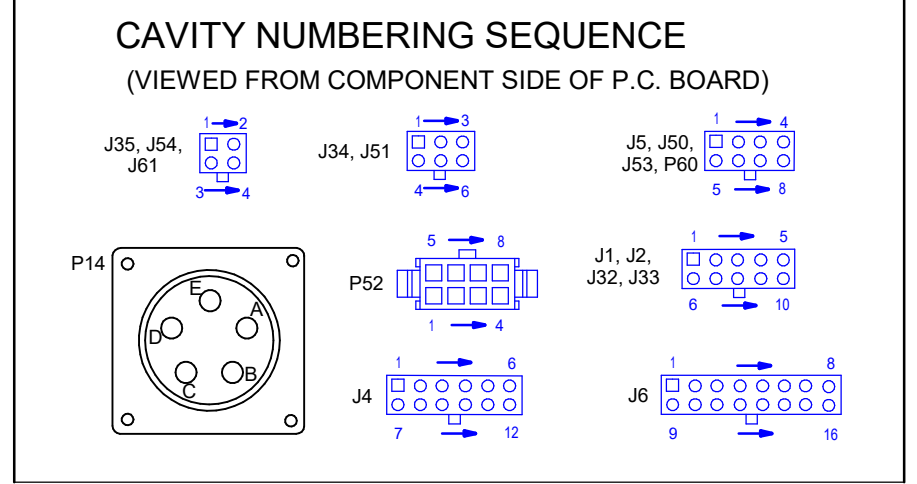

LN-25X WIRING DIAGRAM G8516 REV:A

FRONT OF MACHINE

NOTES:
N.A. SWITCHES SHOWN FROM REAR CONNECTION SIDE OF SWITCH.

LEAD COLOR CODING
B - BLACK
W - WHITE

CLEVELAND, OHIO U.S.A.