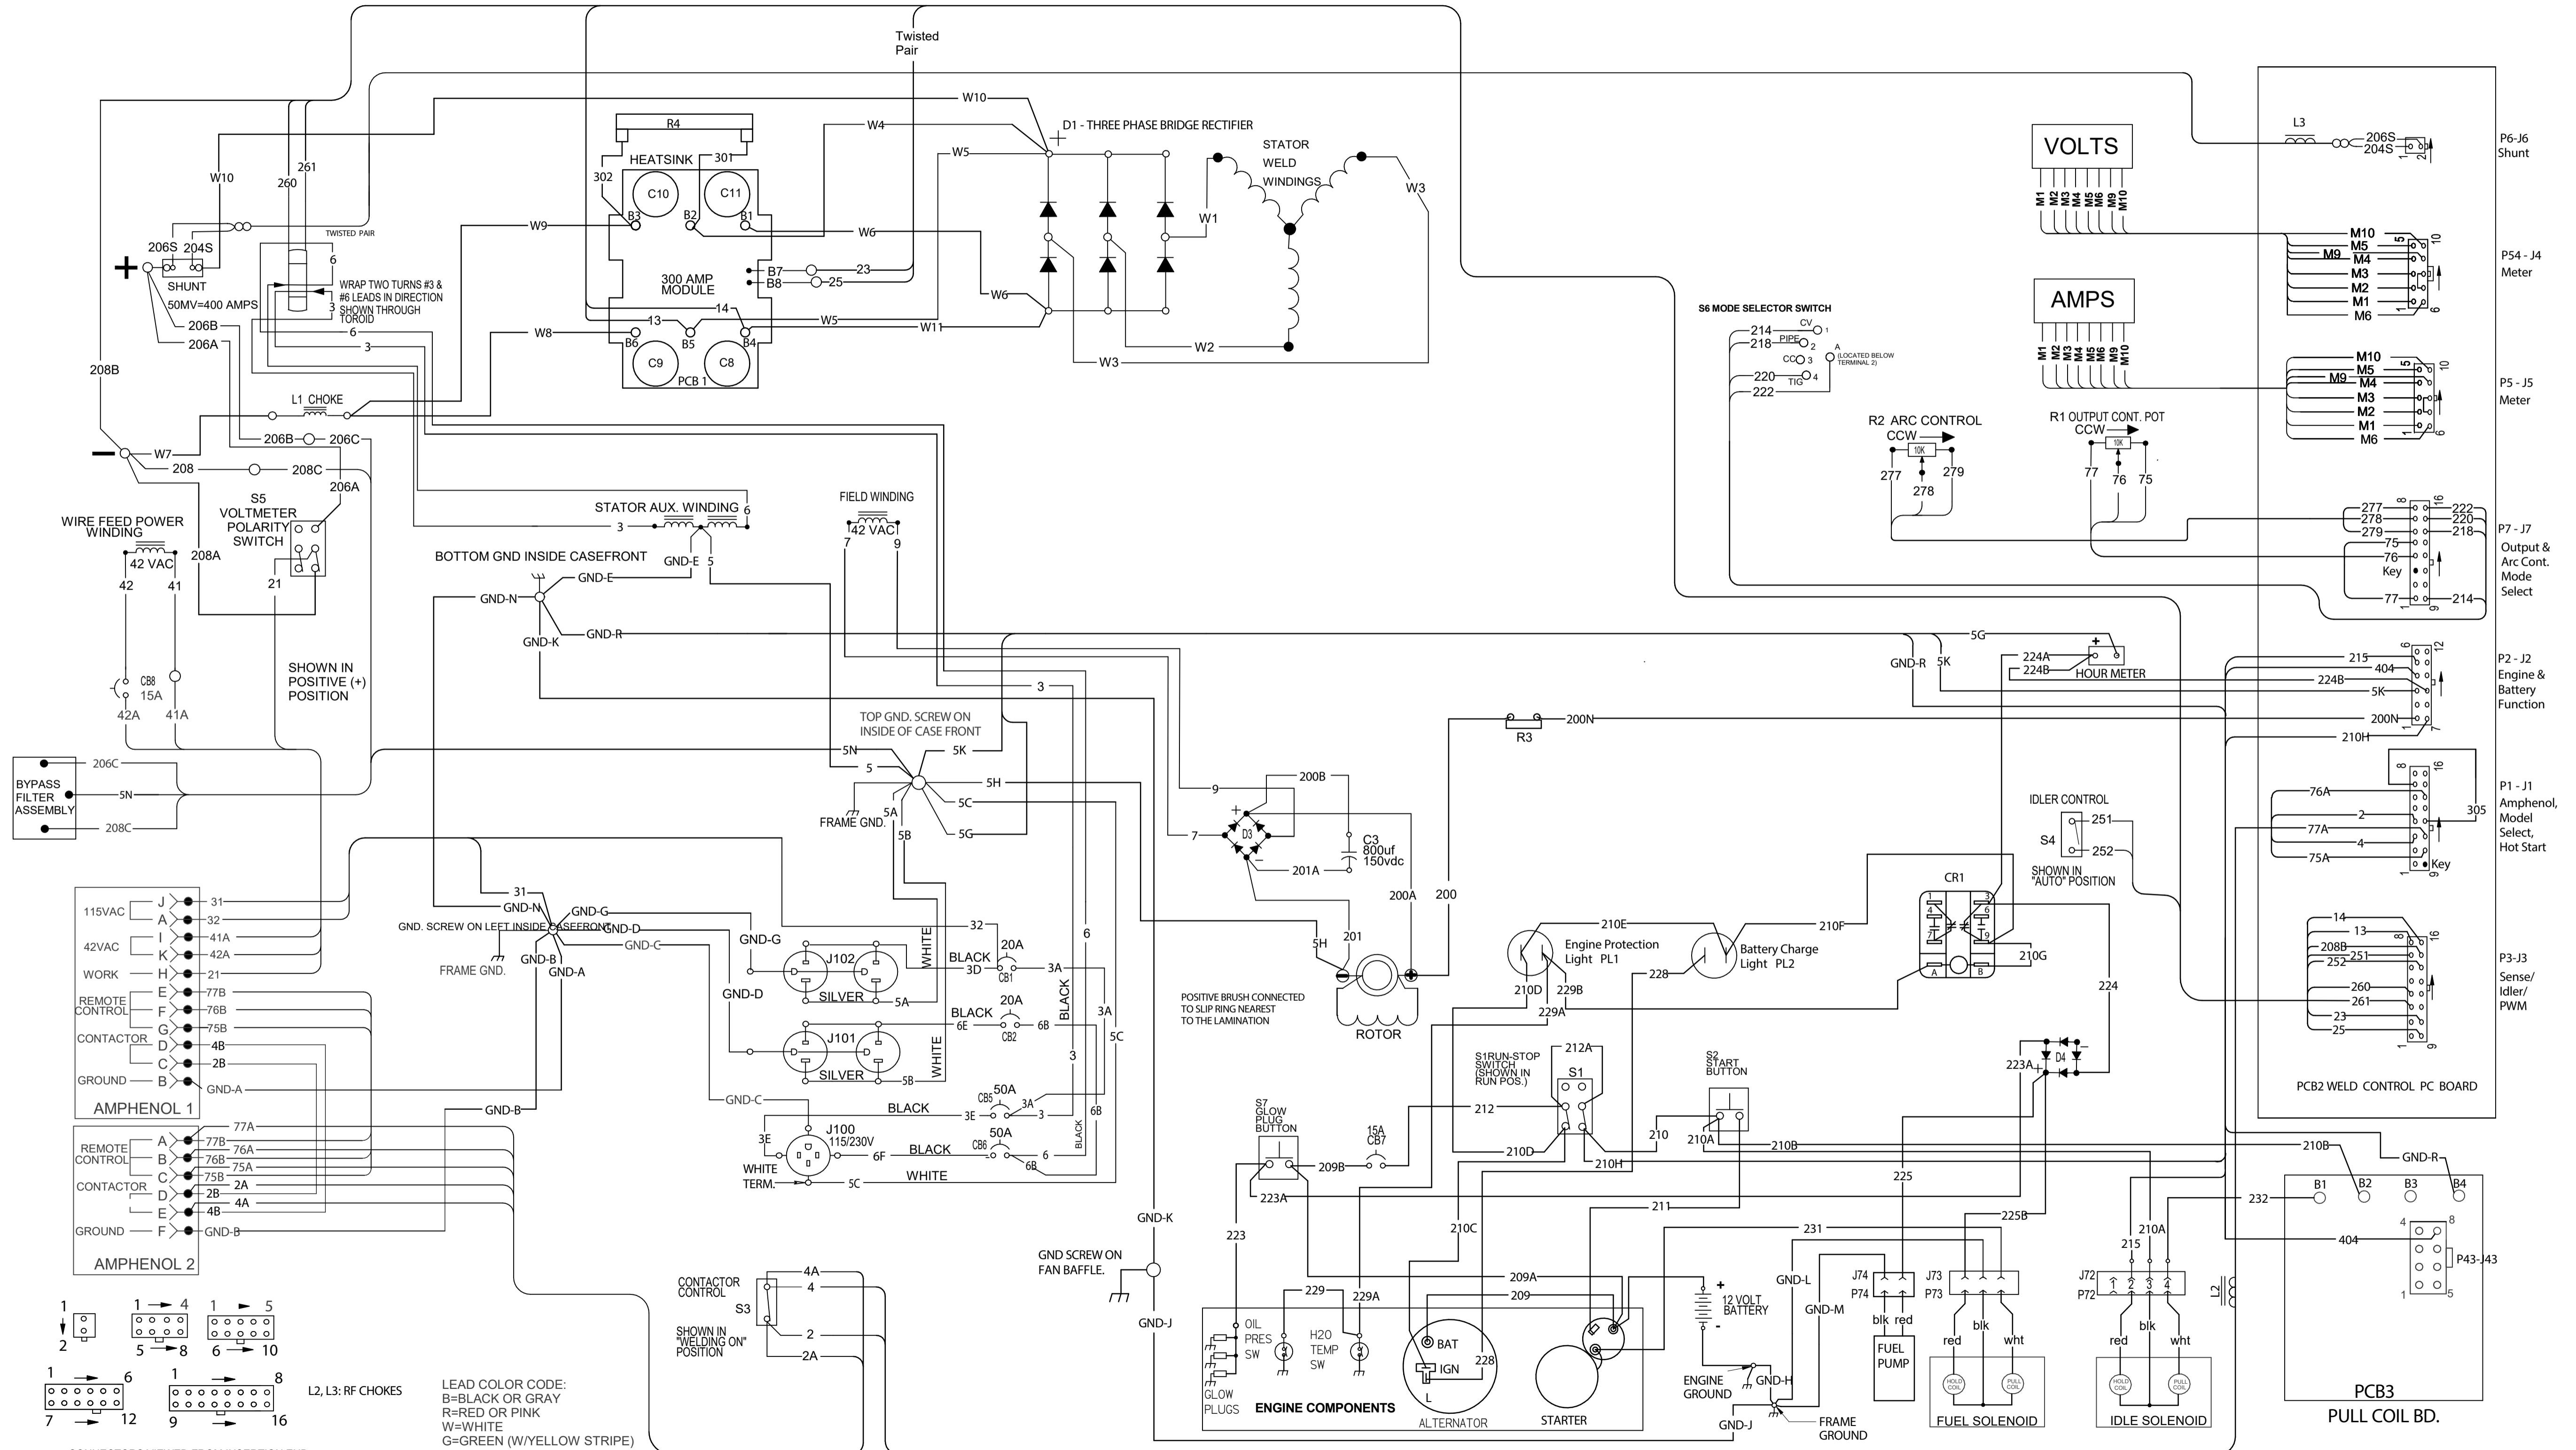

# RANGER 305D KUBOTA WIRING DIAGRAM G4250 REV- A

CONNECTORS VIEWED FROM INSERTION END  
ALL CASE FRONT COMPONENTS SHOWN VIEWED FROM REAR.

LEAD COLOR CODE:  
B=BLACK OR GRAY  
R=RED OR PINK  
W=WHITE  
G=GREEN (W/YELLOW STRIPE)