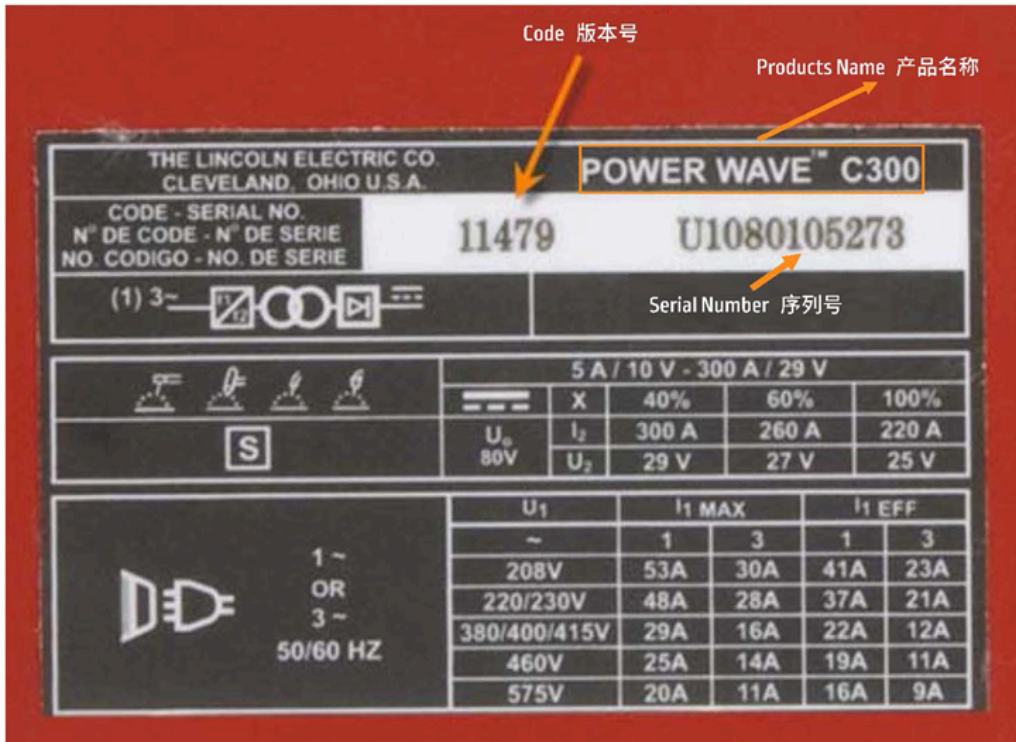

较早型号:
EARLY VERSION OF US MACHINE