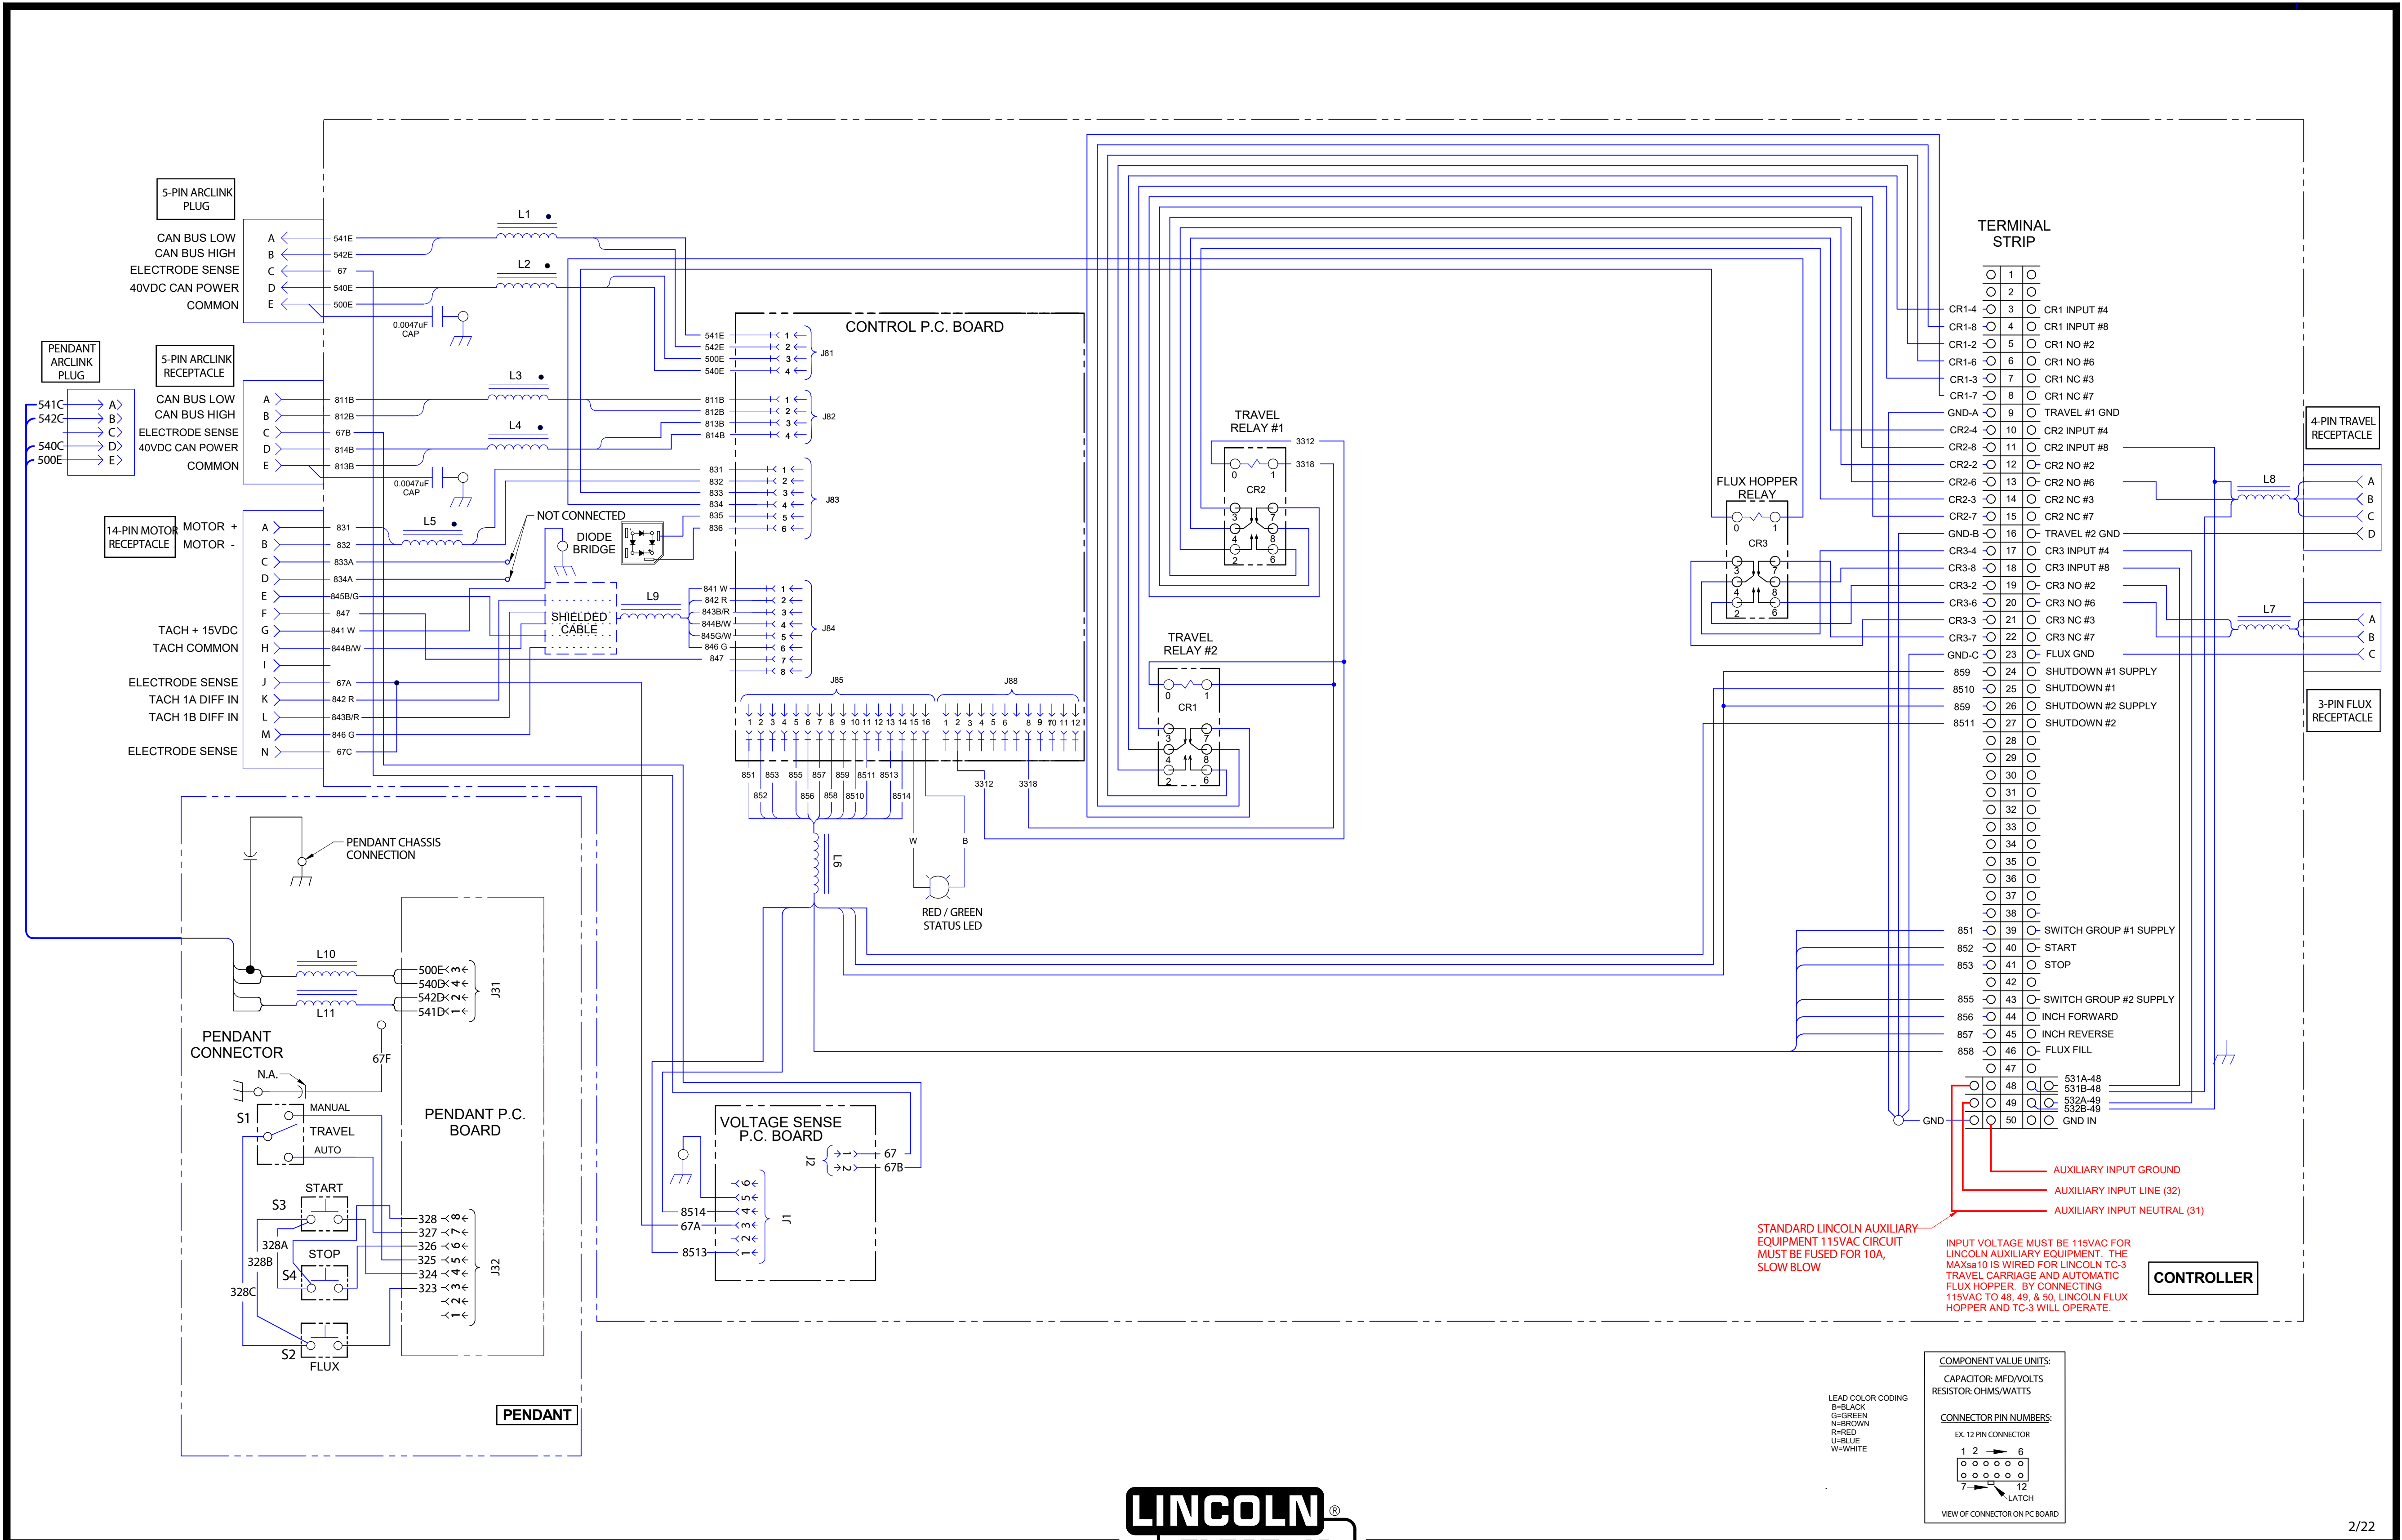

MAXsa 10 CONTROLLER WIRING DIAGRAM G8068 REV: B

CLEVELAND, OHIO, U.S.A.