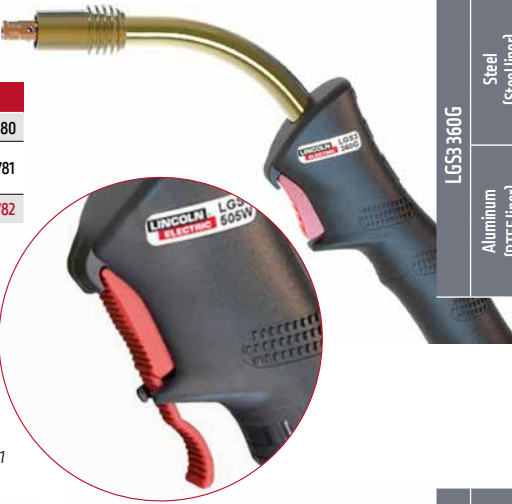

Ø mm	Kontakt Meme
1.0	W000010853
1.2	W000010854
1.6	W000010855

Kontakt Meme Tutucu	
	W000010722 (M8)

İzolasyon diff user	
Standard	W000010780
High temperature	W000010781
Ceramic	W000010782

Long trigger available for high current applications. (for LGS3 360G and LGS3 505W)
Item number: KP10450-121