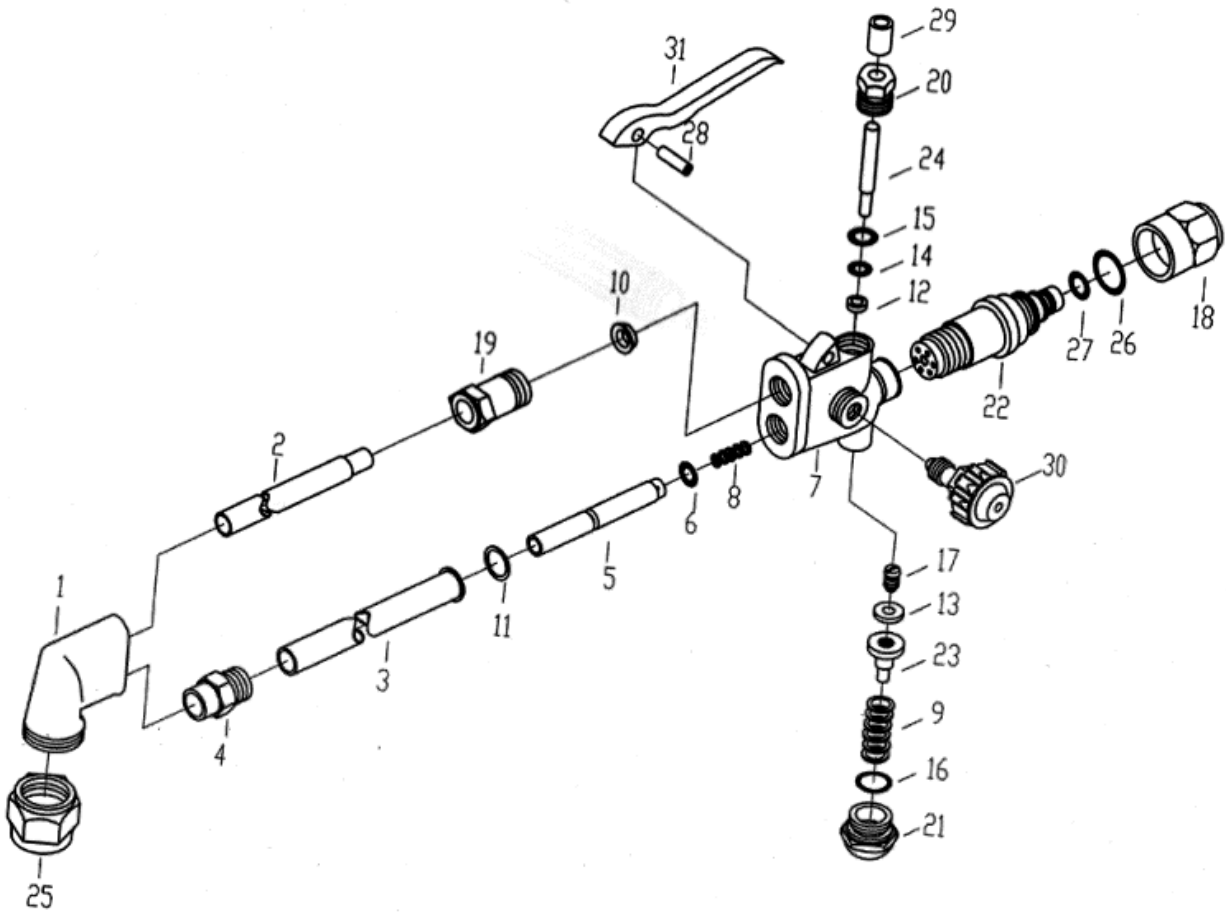

# M21028, 143CA Cutting Torch used in M21002 Kit

For Parts, Call 1-800-333-0811

REF NO.	DESCRIPTION	MODEL NUMBER M21028	REF NO.	DESCRIPTION	MODEL NUMBER M21028
1	Cutting Head	T130-02B	17	Seat Screw	T130-38B
2	Oxygen Tube	T130-04	18	Nut	T130-23B
3	Acetylene Tube	T130-07	★19	Oxygen Tube Nut	T130-03
★4	Acetylene Tube Nut	T130-06	20	Valve Cap	T130-44B
★5	Mixer Tube Assembly	T130-81C	21	Valve Plug	T130-47
★6	O-Ring	T130-12	22	Cone End	T130-25
7	Body	T130-20B	23	Seat Holder	T130-37B
8	Spring	T130-15	24	Valve Stem	T130-48
9	Spring	T130-39B	★25	Tip Nut	T130-01B
★10	Ferrule	T130-05	★26	O-Ring	T130-26
11	Gasket	T130-13	★27	O-Ring	T130-27
12	Felt Washer	T130-45	28	Lever Pin	T130-46B
13	Seat	T130-36B	29	Dust Seal	T130-43B
★14	O-Ring	T110-41	★30	Valve Stem Assembly	T130-82
★15	O-Ring	T130-12	31	Lever	T130-49B
★16	O-Ring	T160-12			