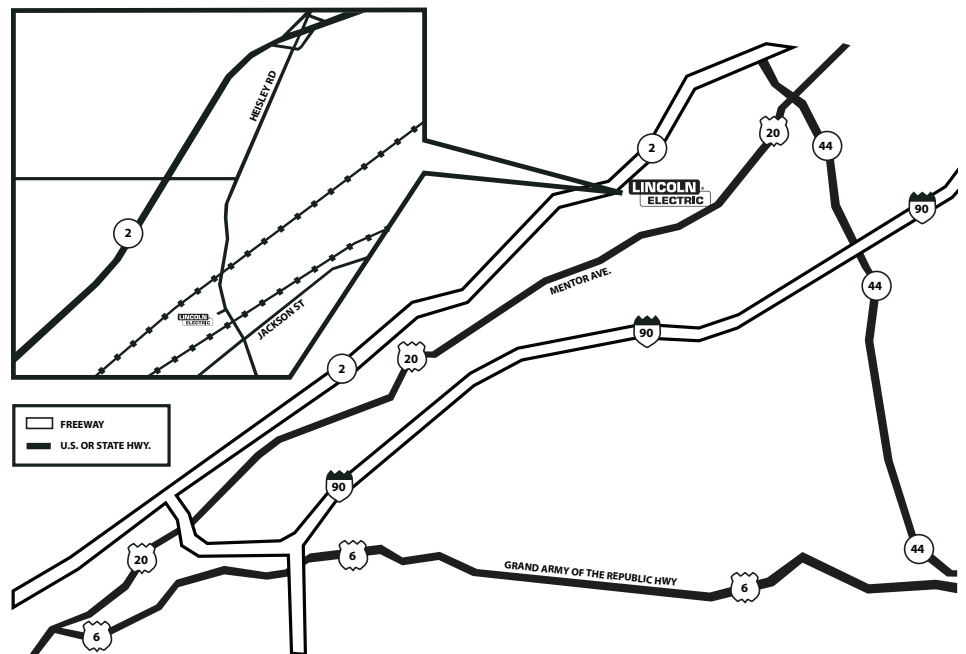

Mentor Facility Map

The Lincoln Electric Company

Mentor Consumable Division
6500 Heisley Road
Mentor, OH 44060-1805

General Phone: +1.440.255.7696

Directions to Lincoln Electric

From the West, South or Airport:

Go through downtown Cleveland and follow Route 90, I-480 or I-71 to Route 90 East. Continue on 90 and take a slight left onto Route 2 East (signs for Painesville). Take the OH-44 N/Heisley Rd exit and turn right onto Heisley Rd. The entrance is 1.5 miles South and on the right.