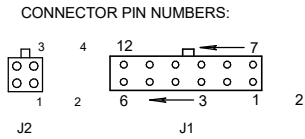

RANGER 10,000 WIRING DIAGRAM M21269 REV: C

	208C	213	210	211
OFF				
AUTO	X	X	X	
HIGH	X		X	
START	X		X	X

X = CLOSED CIRCUIT

LEAD COLOR CODE:
 B = BLACK OR GRAY B/Y = BLACK/YELLOW
 B/R = BLACK/RED W/U = WHITE/BLUE
 GY = GREY

ALL CASE FRONT COMPONENTS SHOWN VIEWED FROM REAR.

CLEVELAND, OHIO U.S.A.