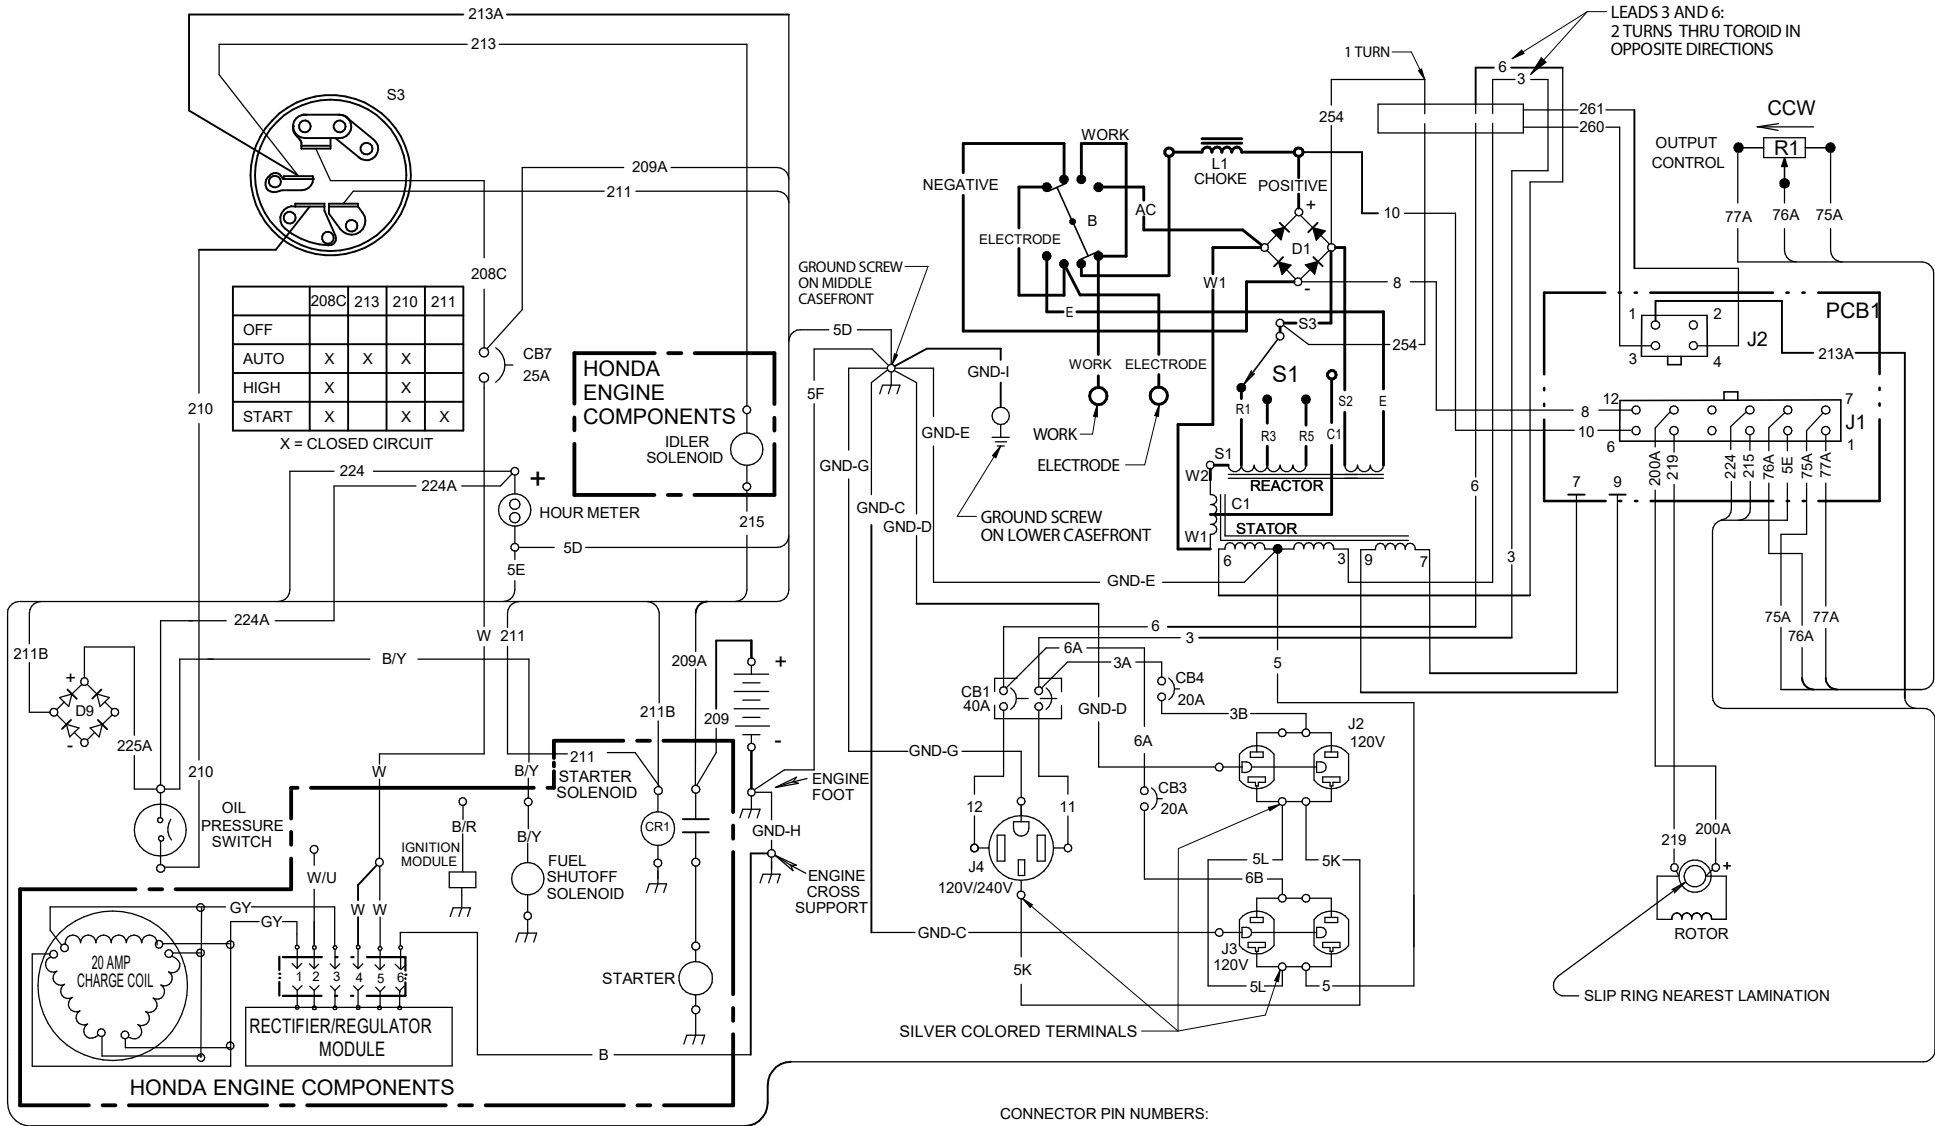

RANGER 10,000 WIRING DIAGRAM M21269 REV: C

	208C	213	210	211
OFF				
AUTO	X	X	X	
HIGH	X		X	
START	X		X	X

X = CLOSED CIRCUIT

LEAD COLOR CODE:
 B = BLACK OR GRAY B/Y = BLACK/YELLOW
 B/R = BLACK/RED W/U = WHITE/BLUE
 GY = GREY

ALL CASE FRONT COMPONENTS SHOWN VIEWED FROM REAR.

CLEVELAND, OHIO U.S.A.