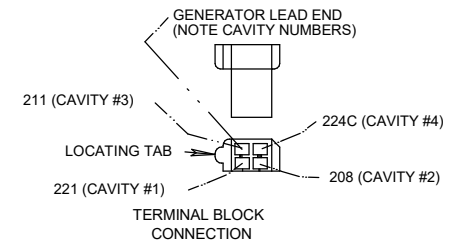

WIRING DIAGRAM M20049 REV: A

N.A. GROUNDING THIS TERMINAL STOPS THE ENGINE.

LEAD COLOR CODE:

B = BLACK OR GRAY U = BLUE
 R = RED OR PINK V = VIOLET
 W = WHITE

CONNECTOR PIN NUMBERS:

ALL CASE FRONT COMPONENTS SHOWN VIEWED FROM REAR.