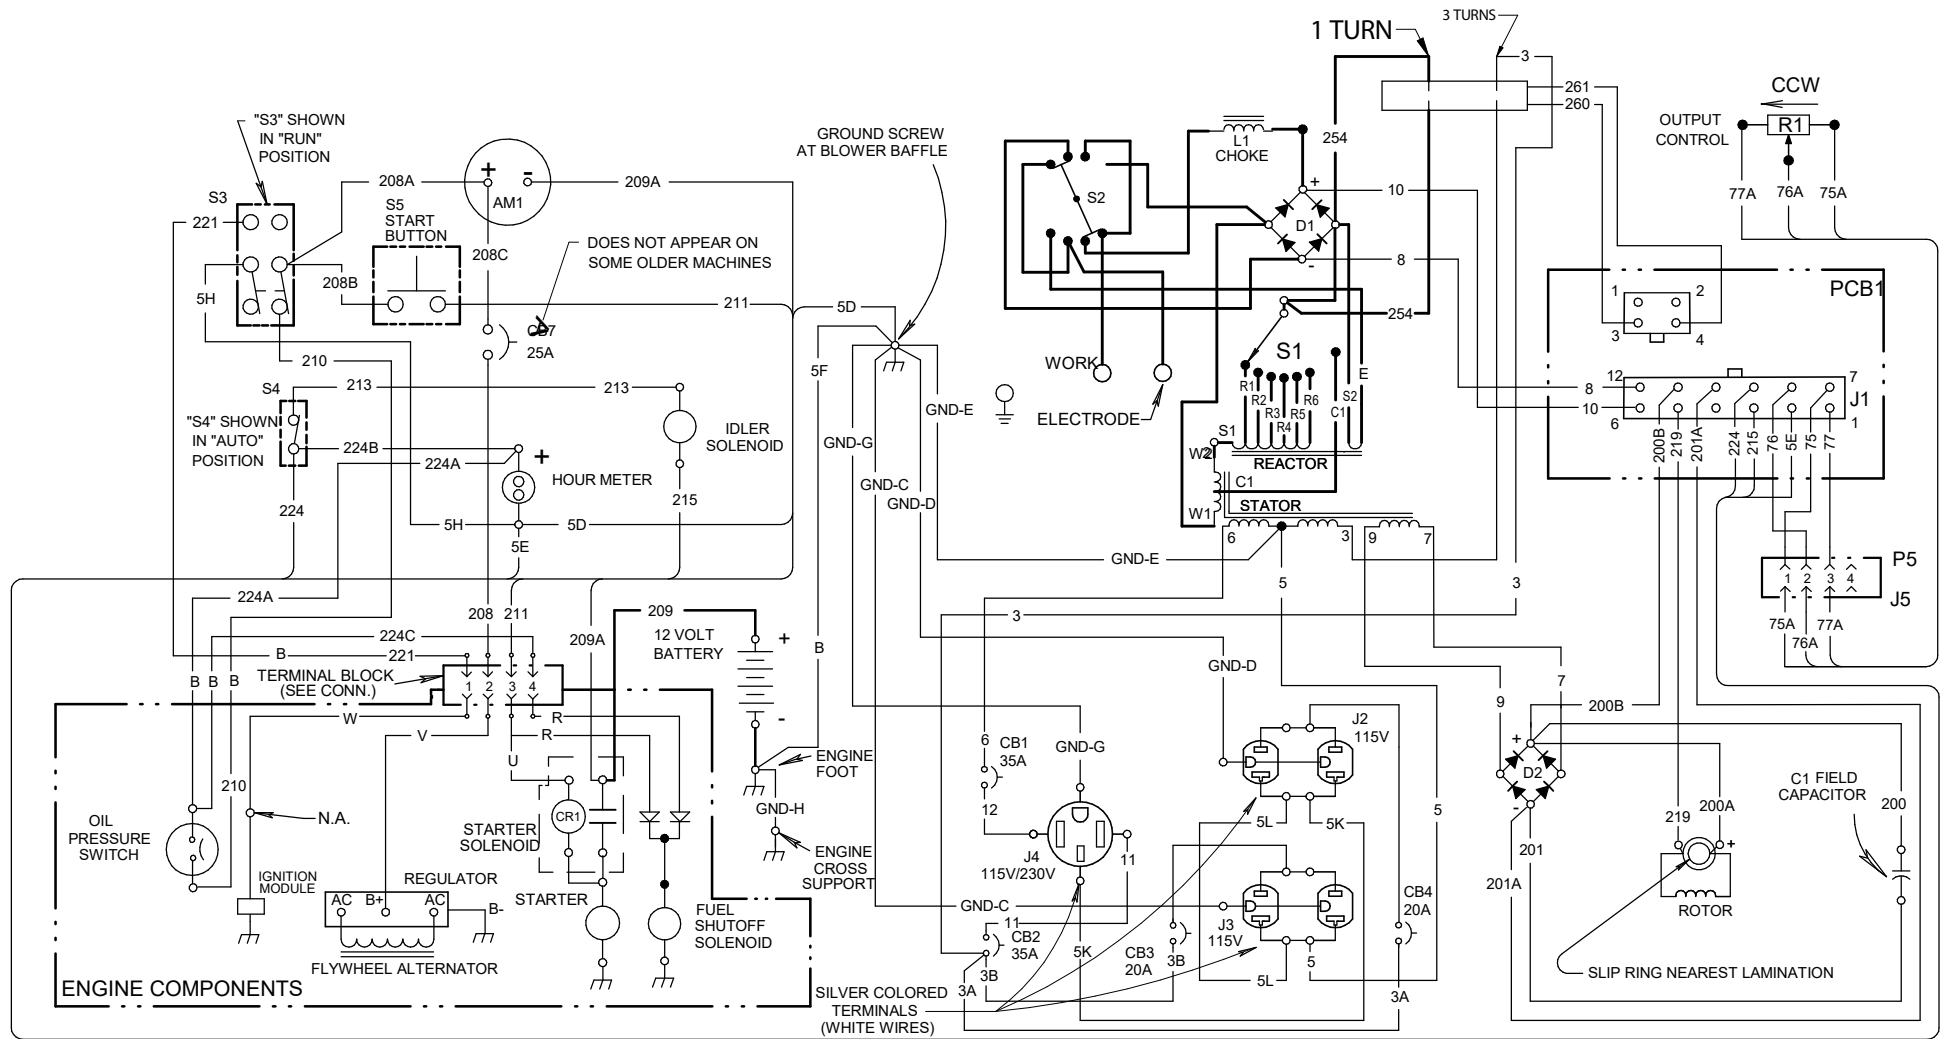

WIRING DIAGRAM M20049 REV: A

N.A. GROUNDING THIS TERMINAL STOPS THE ENGINE.

LEAD COLOR CODE:

B = BLACK OR GRAY U = BLUE
 R = RED OR PINK V = VIOLET
 W = WHITE

CONNECTOR PIN NUMBERS:

ALL CASE FRONT COMPONENTS SHOWN VIEWED FROM REAR.