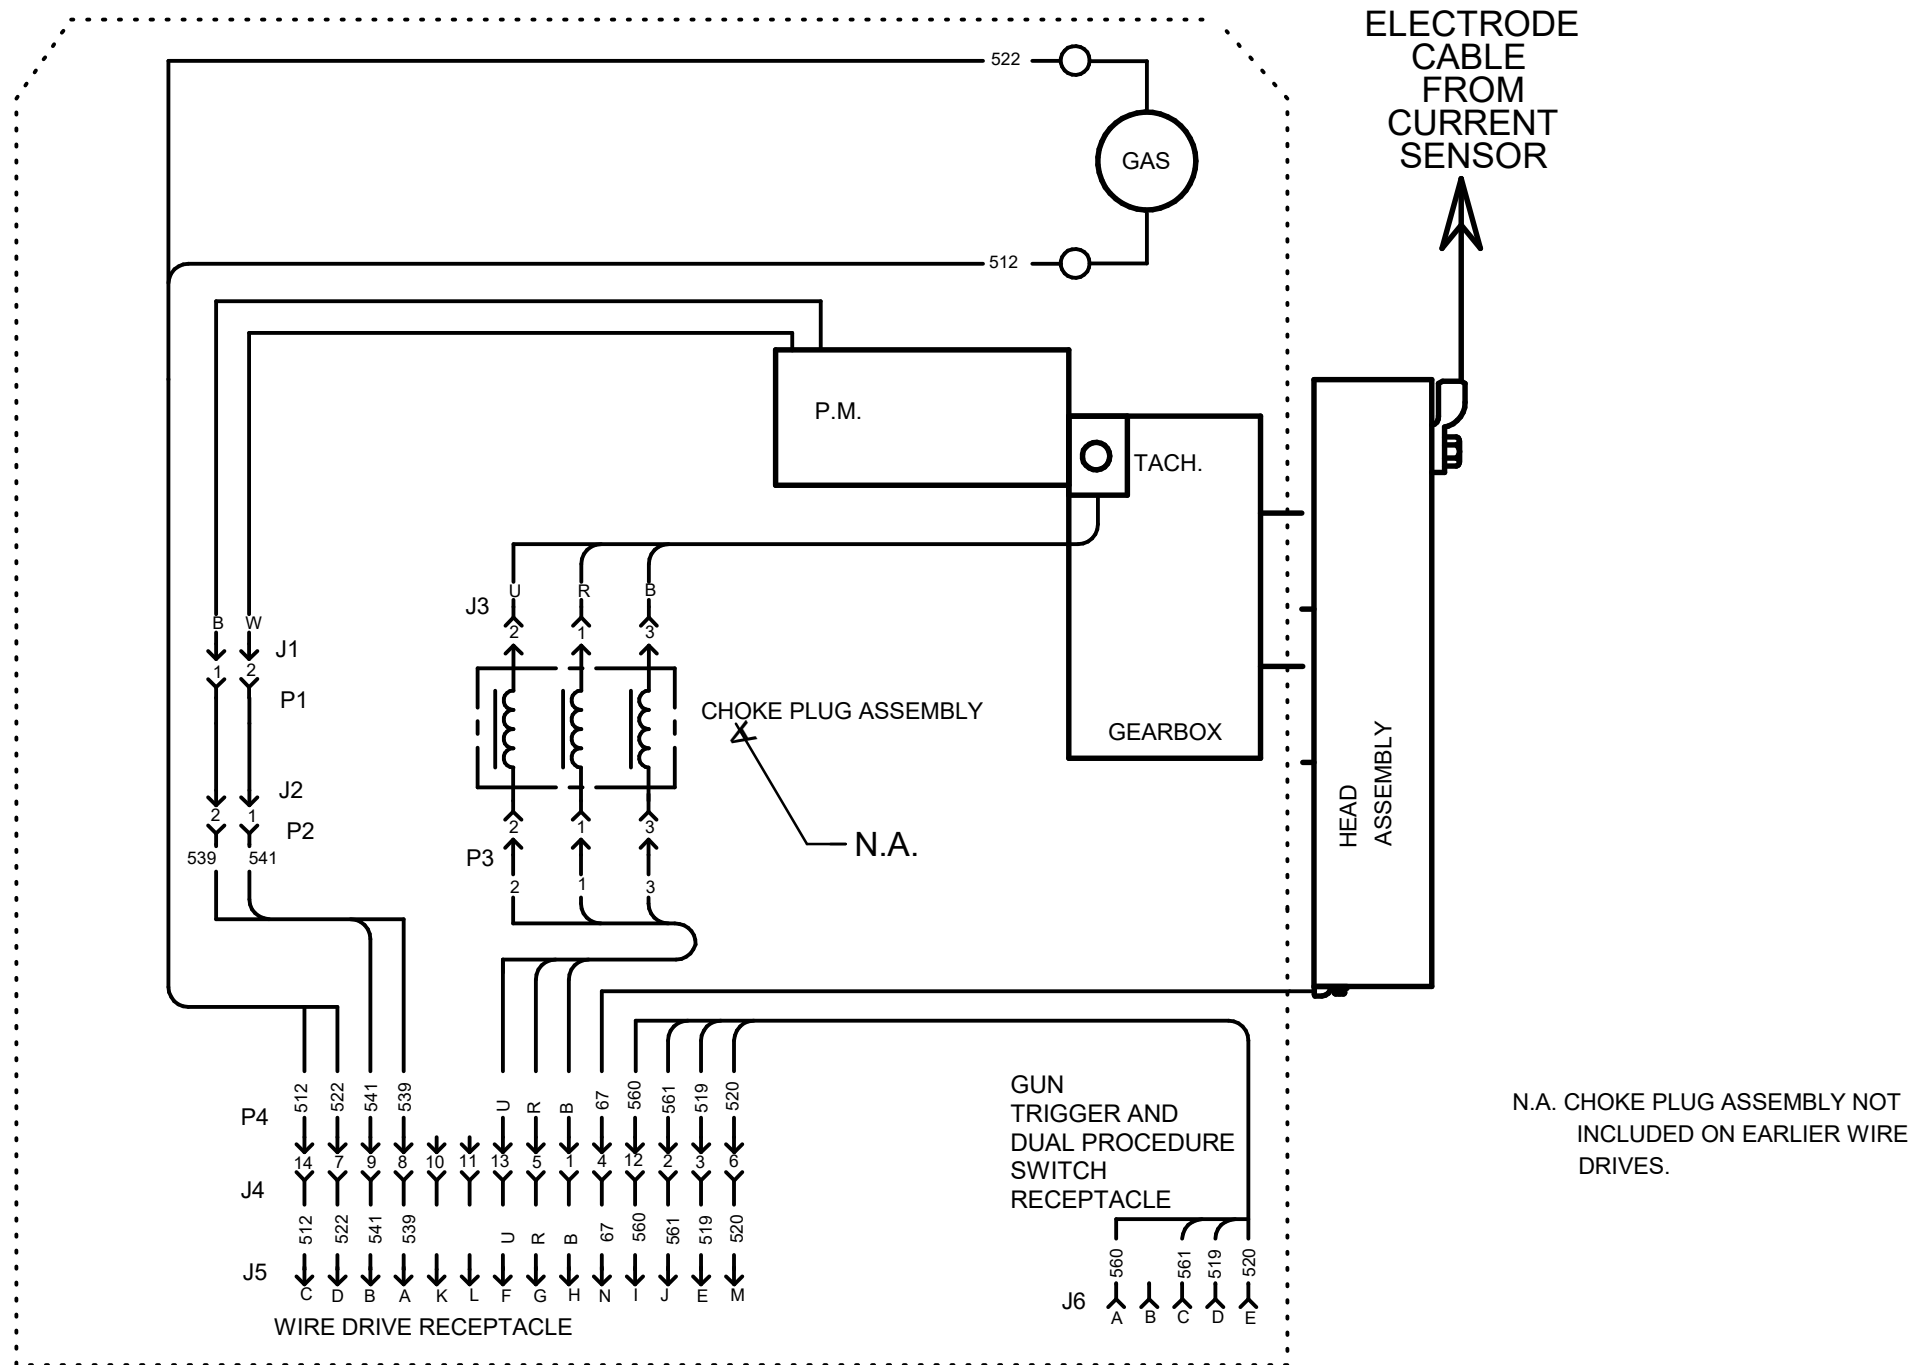

LN-10 / STT -10 WIRE DRIVE WIRING DIAGRAM M18036 REV: F

CONNECTOR CAVITY NUMBERING SEQUENCE
(NON LEAD SIDE OF CONNECTOR)

N.A. CHOKE PLUG ASSEMBLY NOT INCLUDED ON EARLIER WIRE DRIVES.

CLEVELAND, OHIO U.S.A.