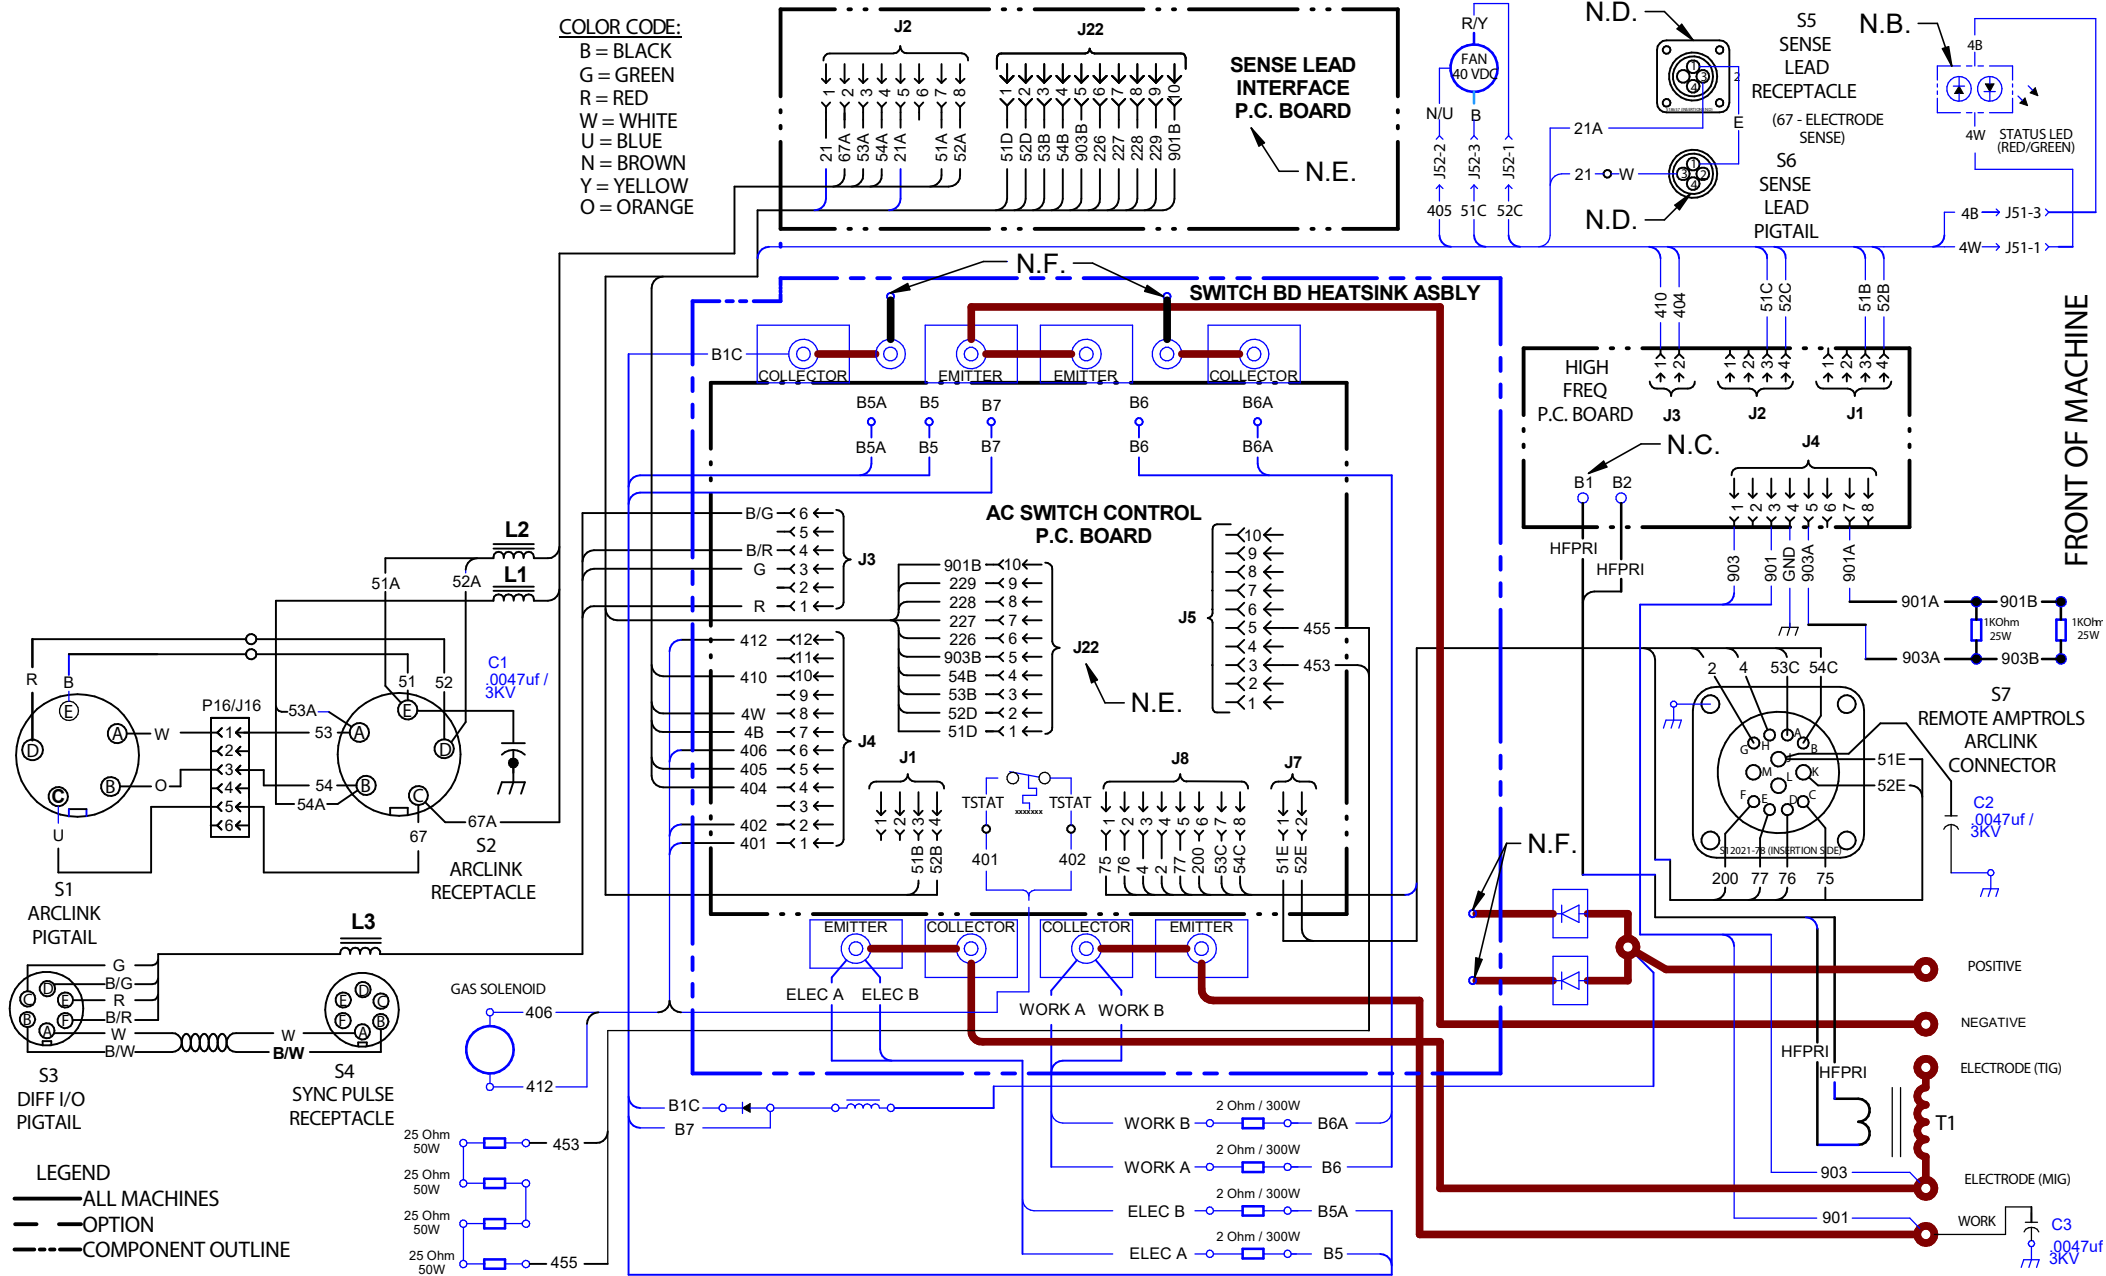

# ADVANCED MODULE WIRING DIAGRAM M24668-1 REV: A

**COLOR CODE:**  
 B = BLACK  
 G = GREEN  
 R = RED  
 W = WHITE  
 U = BLUE  
 N = BROWN  
 Y = YELLOW  
 O = ORANGE

REAR OF MACHINE

FRONT OF MACHINE

**LEGEND**  
 — ALL MACHINES  
 - - - OPTION  
 - - - COMPONENT OUTLINE