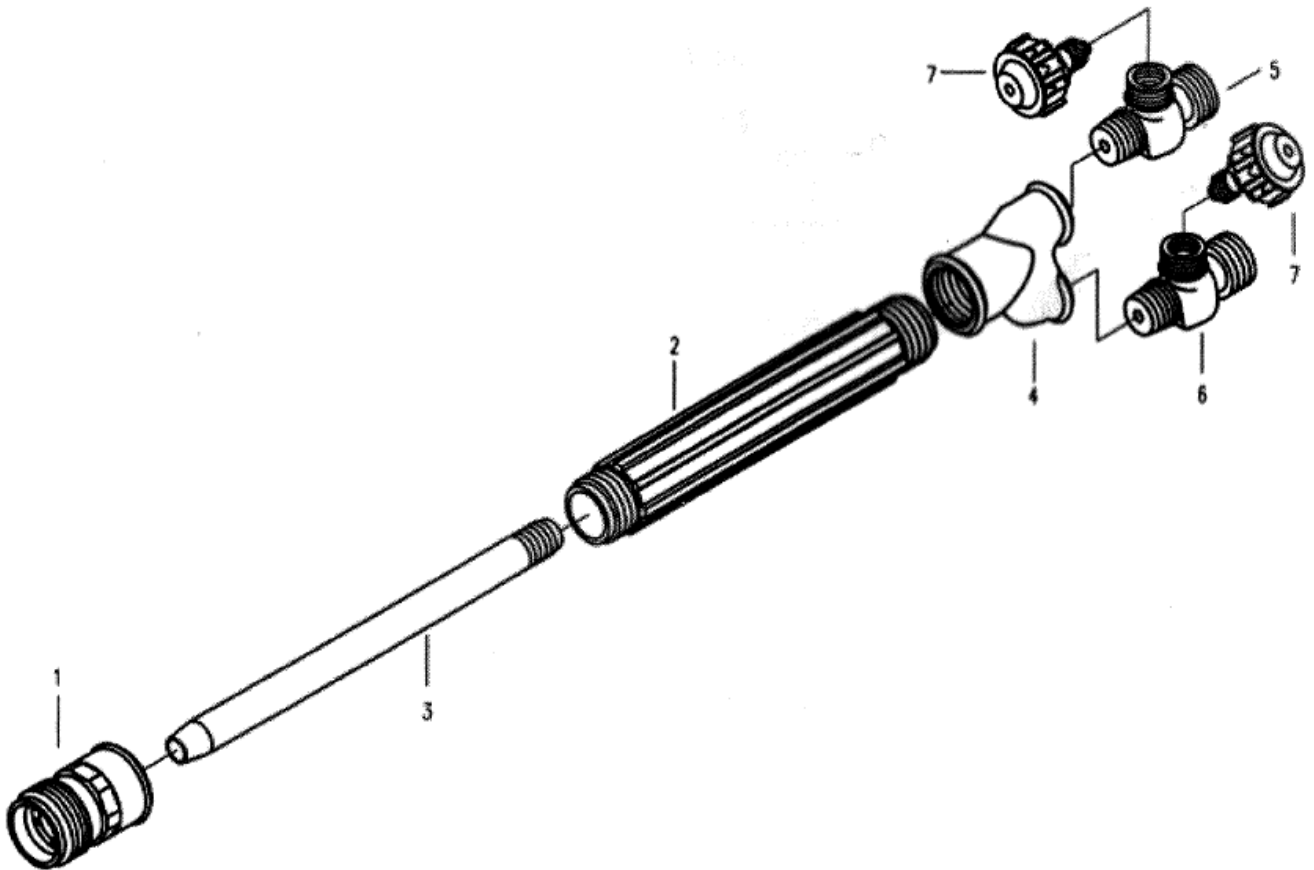

# M21019, 334-388-400, 48860, 142T

## Litejet II

Item #	Part #	Description
1	T120-50	Torch Head
2	T110-52	Barrel
3	T110-53	Inner Oxygen Tube
4	T110-54	Body "Y"
5	T110-55	Valve Body
6	T110-56	Valve Body
7	T110-84	Valve Stem Assembly
		<b>Parts may be ordered by calling 1-800-333-0811</b>