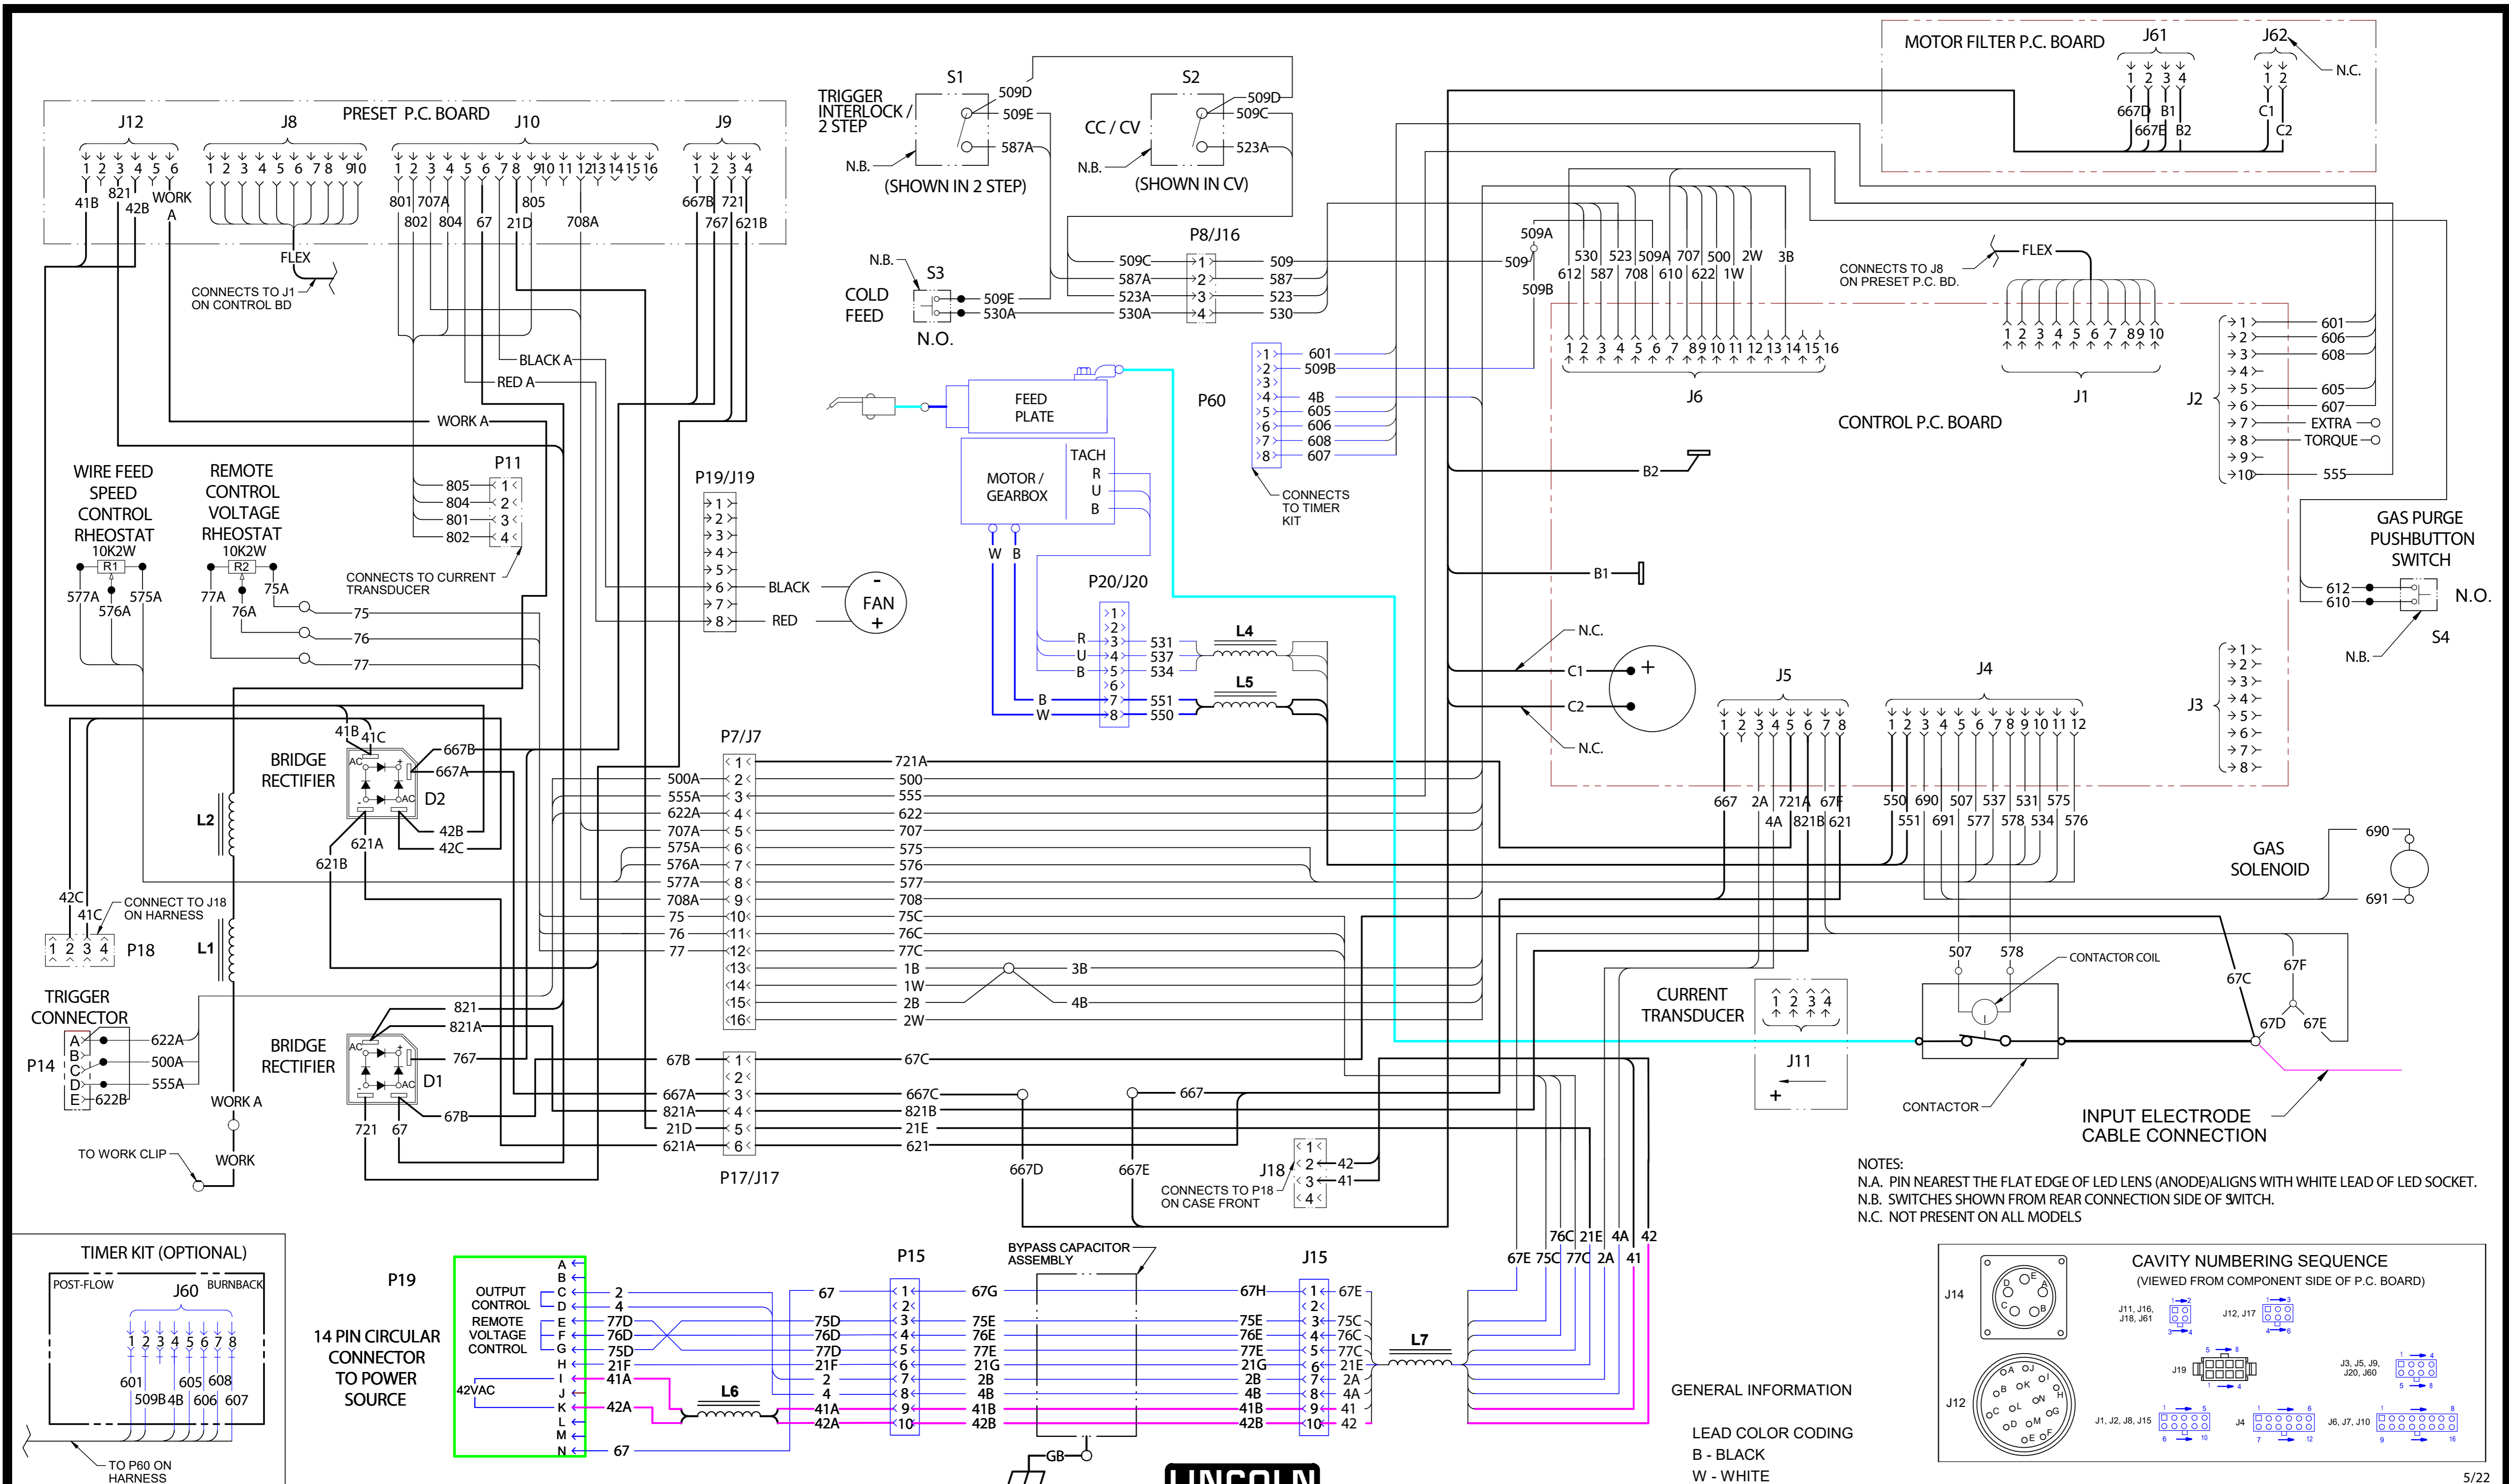

LN-25 PRO EXTREME DUAL POWER RED-D-ARC WIRING DIAGRAM G6332 REV: E

NOTES:
 N.A. PIN NEAREST THE FLAT EDGE OF LED LENS (ANODE) ALIGNS WITH WHITE LEAD OF LED SOCKET.
 N.B. SWITCHES SHOWN FROM REAR CONNECTION SIDE OF SWITCH.
 N.C. NOT PRESENT ON ALL MODELS

GENERAL INFORMATION
 LEAD COLOR CODING
 B - BLACK
 W - WHITE