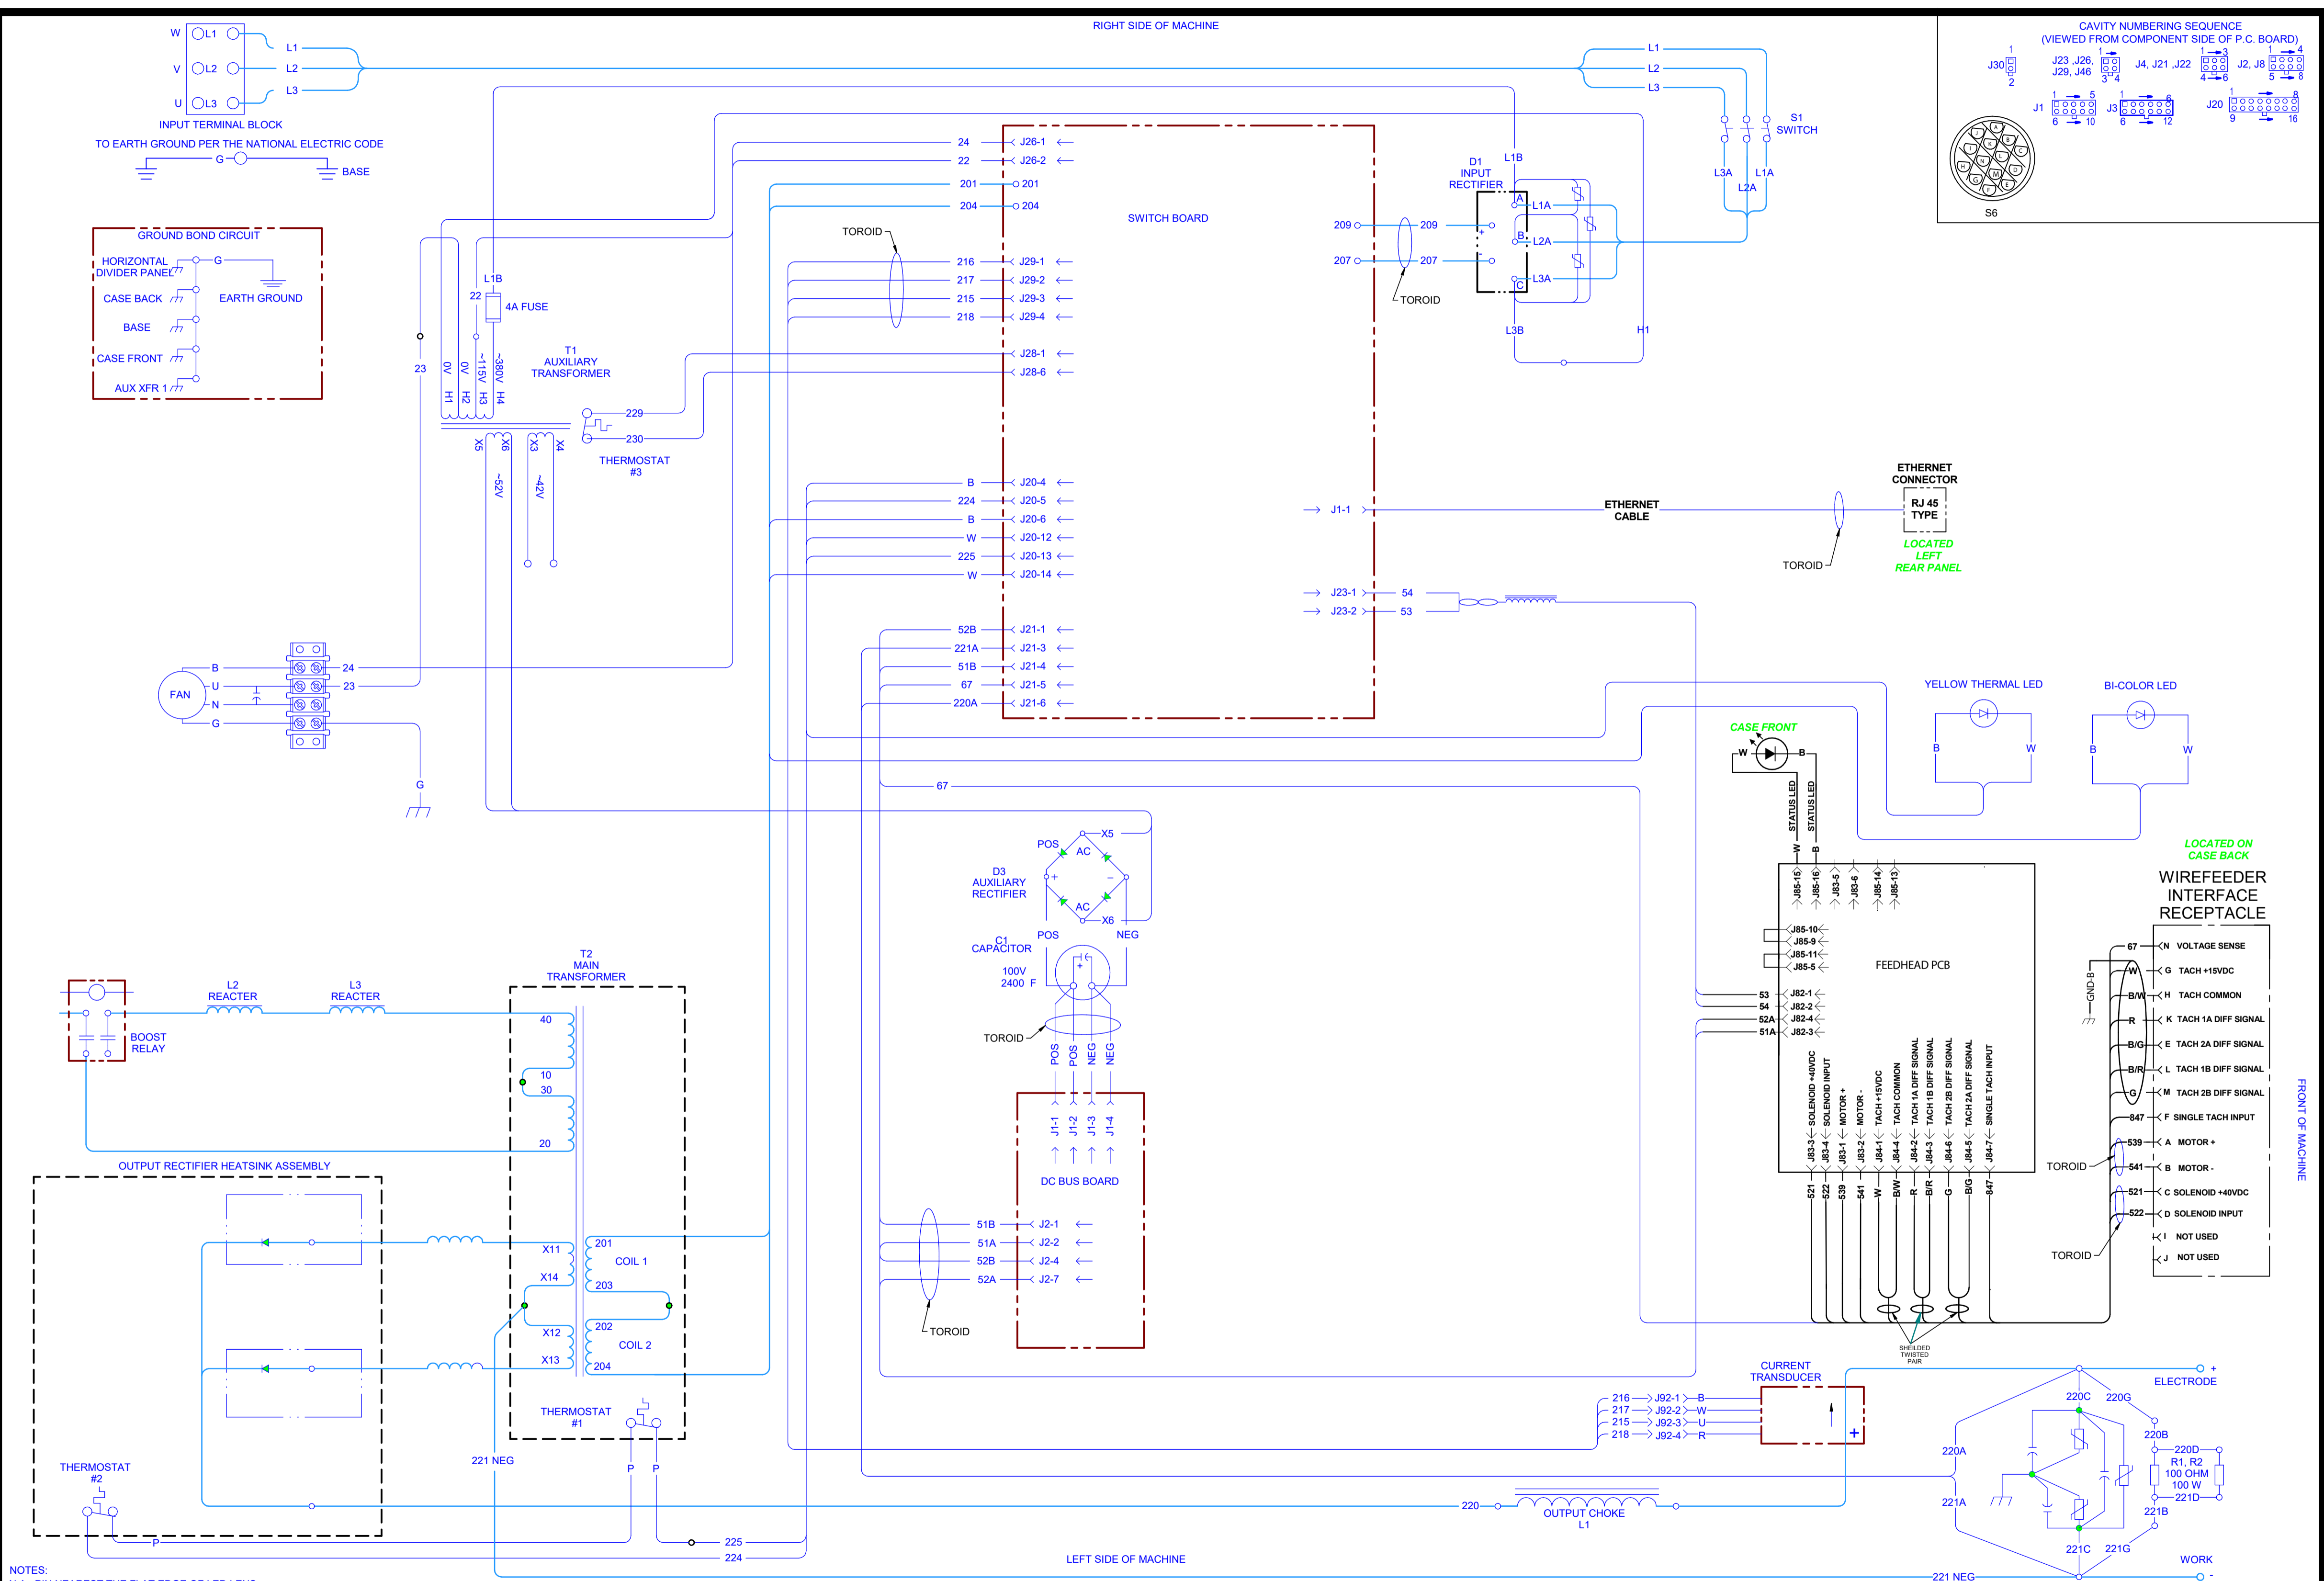

POWER WAVE E500 WIRING DIAGRAM G8966 REV: A

NOTES:
N.A. PIN NEAREST THE FLAT EDGE OF LED LENS
ALIGNS WITH WHITE LEAD OF LED SOCKET.