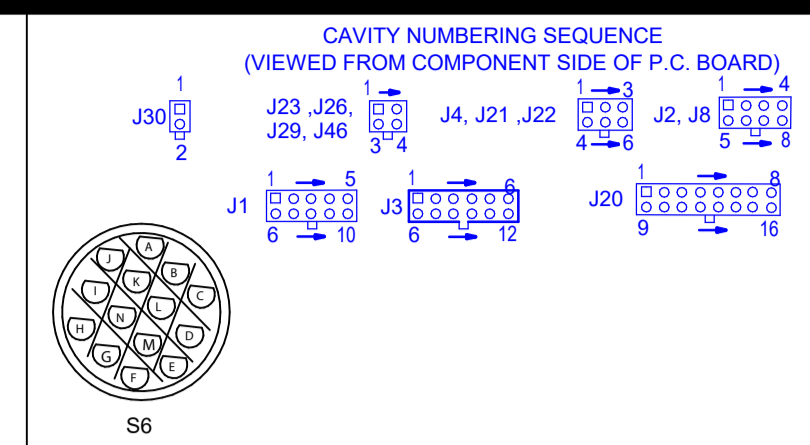

POWER WAVE E500 WIRING DIAGRAM G8966 REV: A

NOTES:
N.A. PIN NEAREST THE FLAT EDGE OF LED LENS
ALIGNS WITH WHITE LEAD OF LED SOCKET.