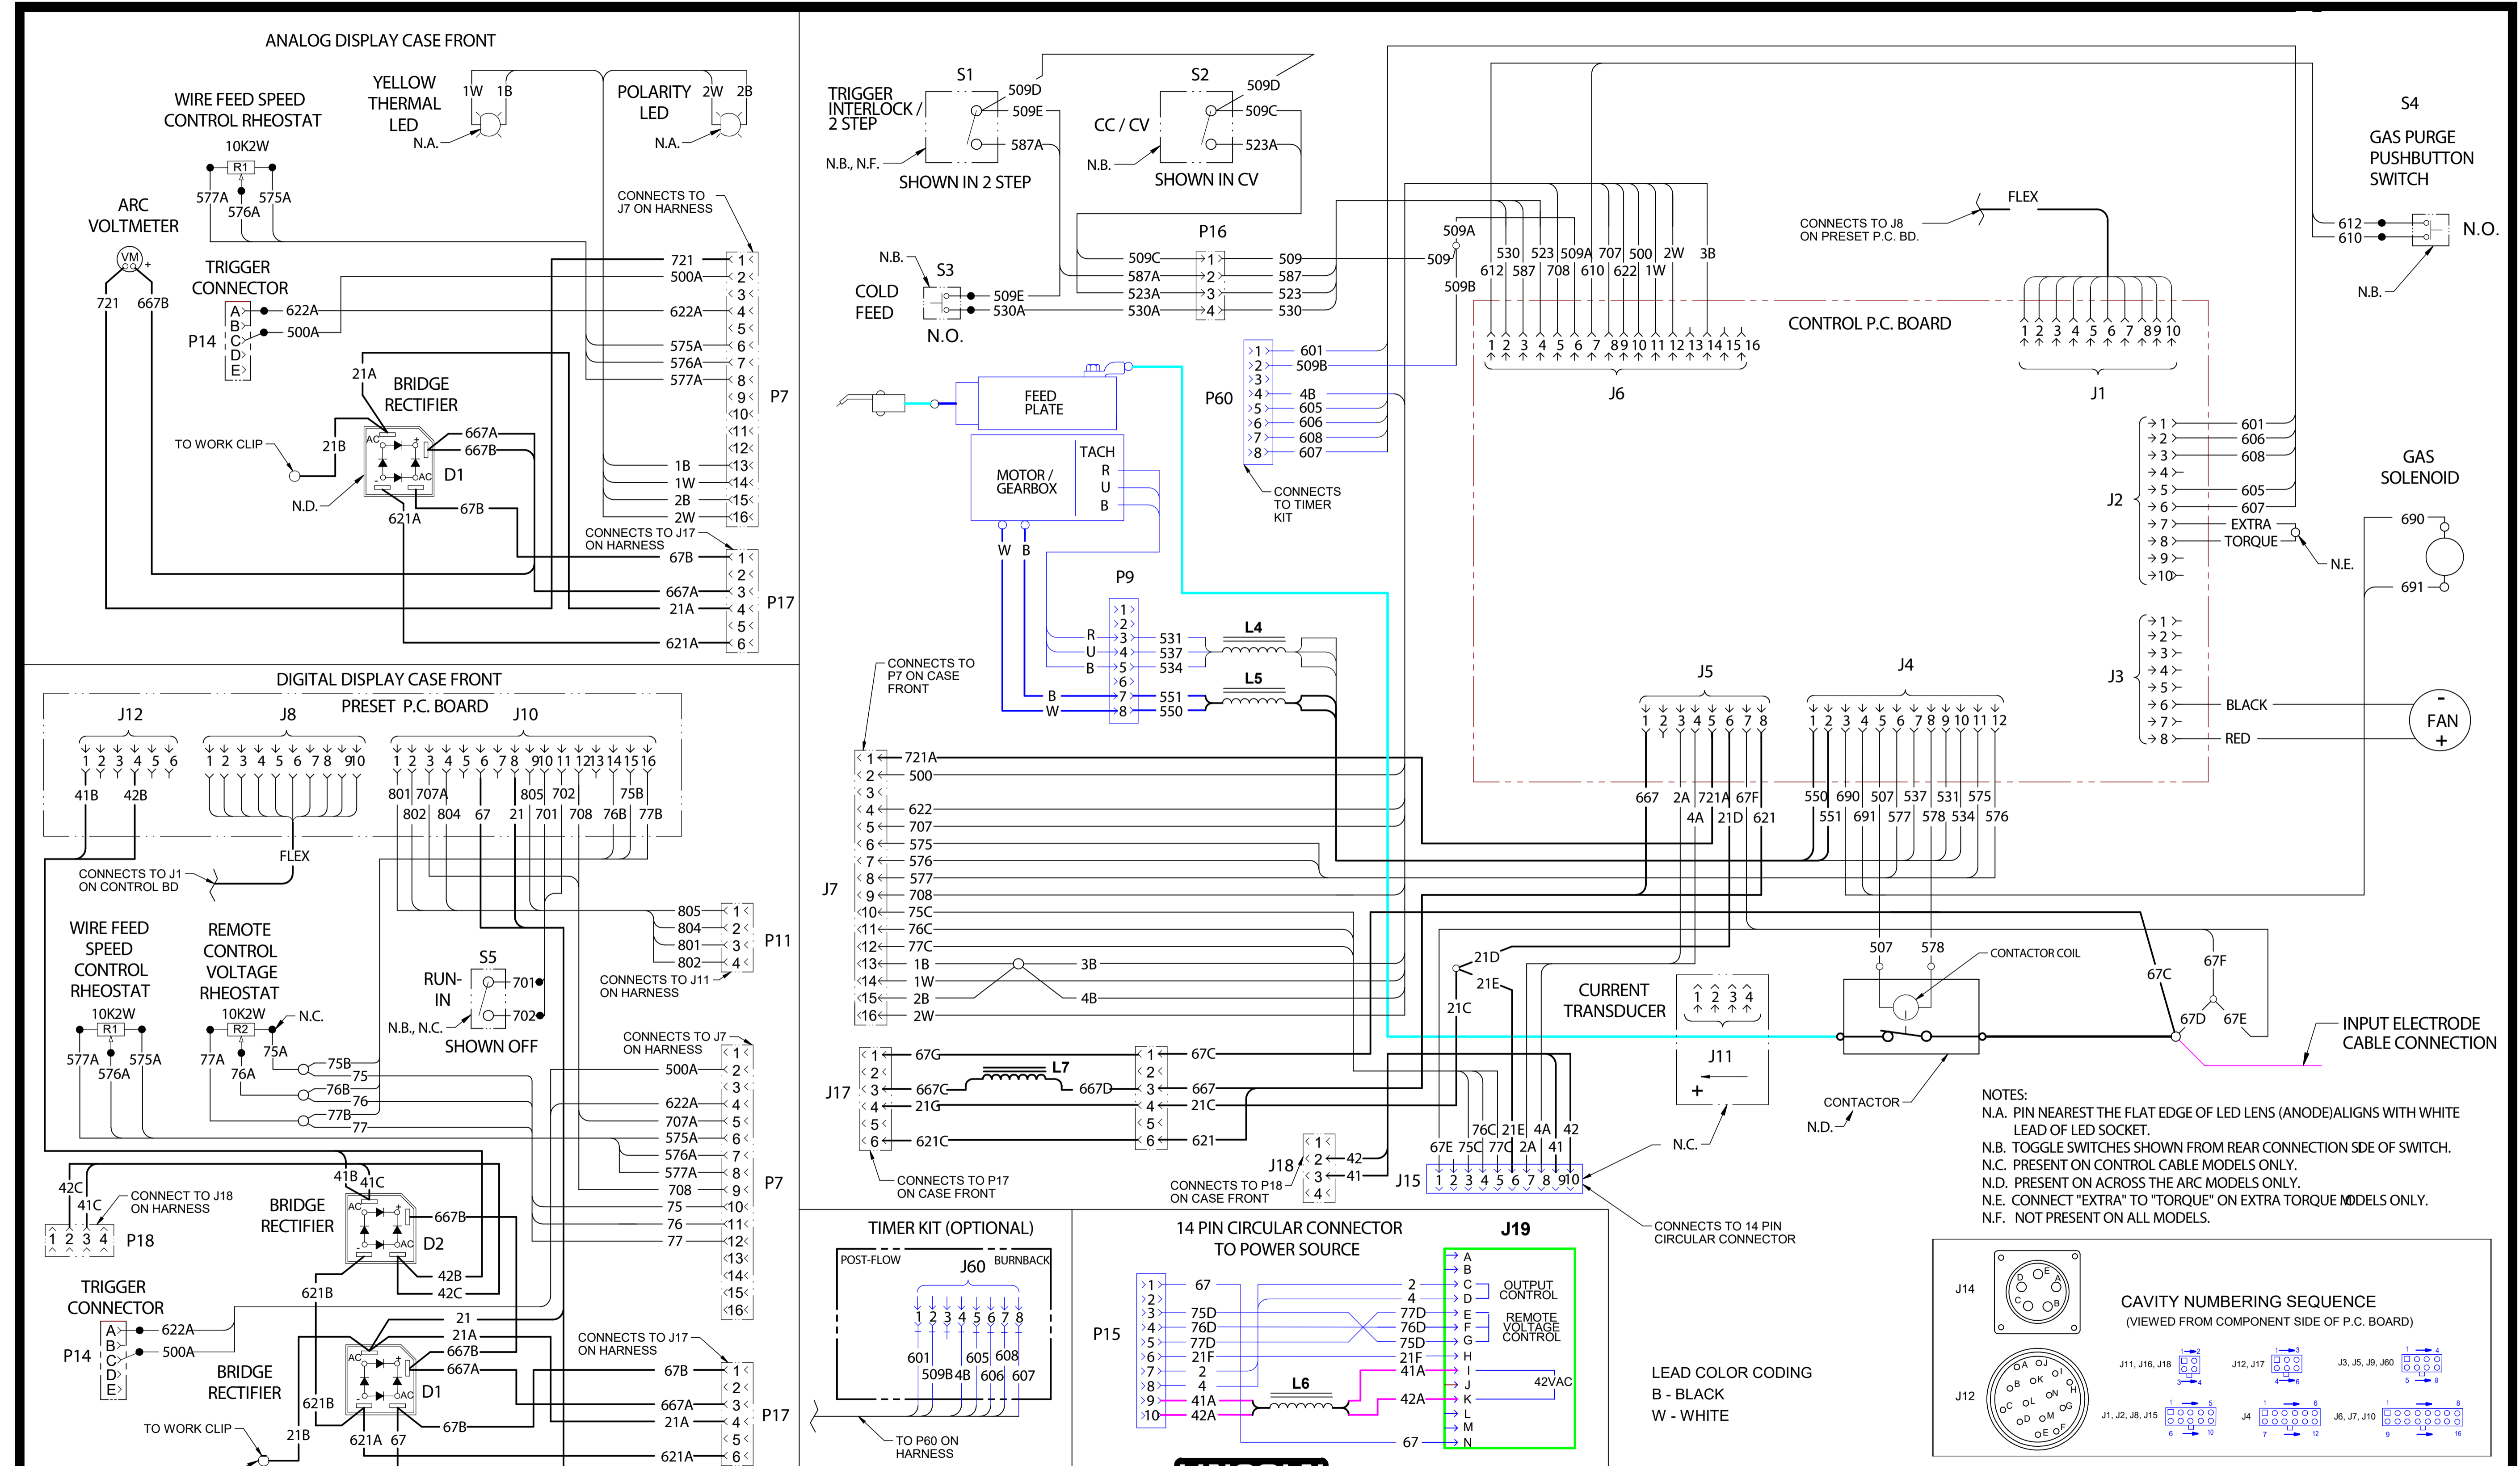

LN-25 PRO WIRING DIAGRAM G5681 REV:C

- NOTES:**
- N.A. PIN NEAREST THE FLAT EDGE OF LED LENS (ANODE) ALIGNS WITH WHITE LEAD OF LED SOCKET.
 - N.B. TOGGLE SWITCHES SHOWN FROM REAR CONNECTION SIDE OF SWITCH.
 - N.C. PRESENT ON CONTROL CABLE MODELS ONLY.
 - N.D. PRESENT ON ACROSS THE ARC MODELS ONLY.
 - N.E. CONNECT "EXTRA" TO "TORQUE" ON EXTRA TORQUE MODELS ONLY.
 - N.F. NOT PRESENT ON ALL MODELS.

LEAD COLOR CODING
B - BLACK
W - WHITE

CLEVELAND, OHIO U.S.A.