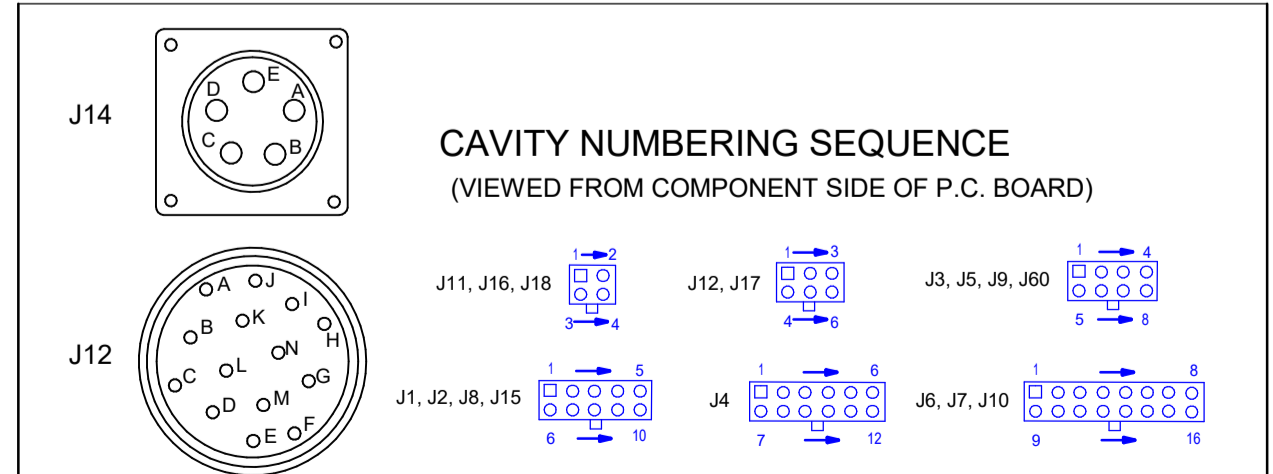

LN-25 PRO WIRING DIAGRAM G5681 REV:C

- NOTES:**
- N.A. PIN NEAREST THE FLAT EDGE OF LED LENS (ANODE) ALIGNS WITH WHITE LEAD OF LED SOCKET.
 - N.B. TOGGLE SWITCHES SHOWN FROM REAR CONNECTION SIDE OF SWITCH.
 - N.C. PRESENT ON CONTROL CABLE MODELS ONLY.
 - N.D. PRESENT ON ACROSS THE ARC MODELS ONLY.
 - N.E. CONNECT "EXTRA" TO "TORQUE" ON EXTRA TORQUE MODELS ONLY.
 - N.F. NOT PRESENT ON ALL MODELS.

LEAD COLOR CODING
B - BLACK
W - WHITE

CLEVELAND, OHIO U.S.A.