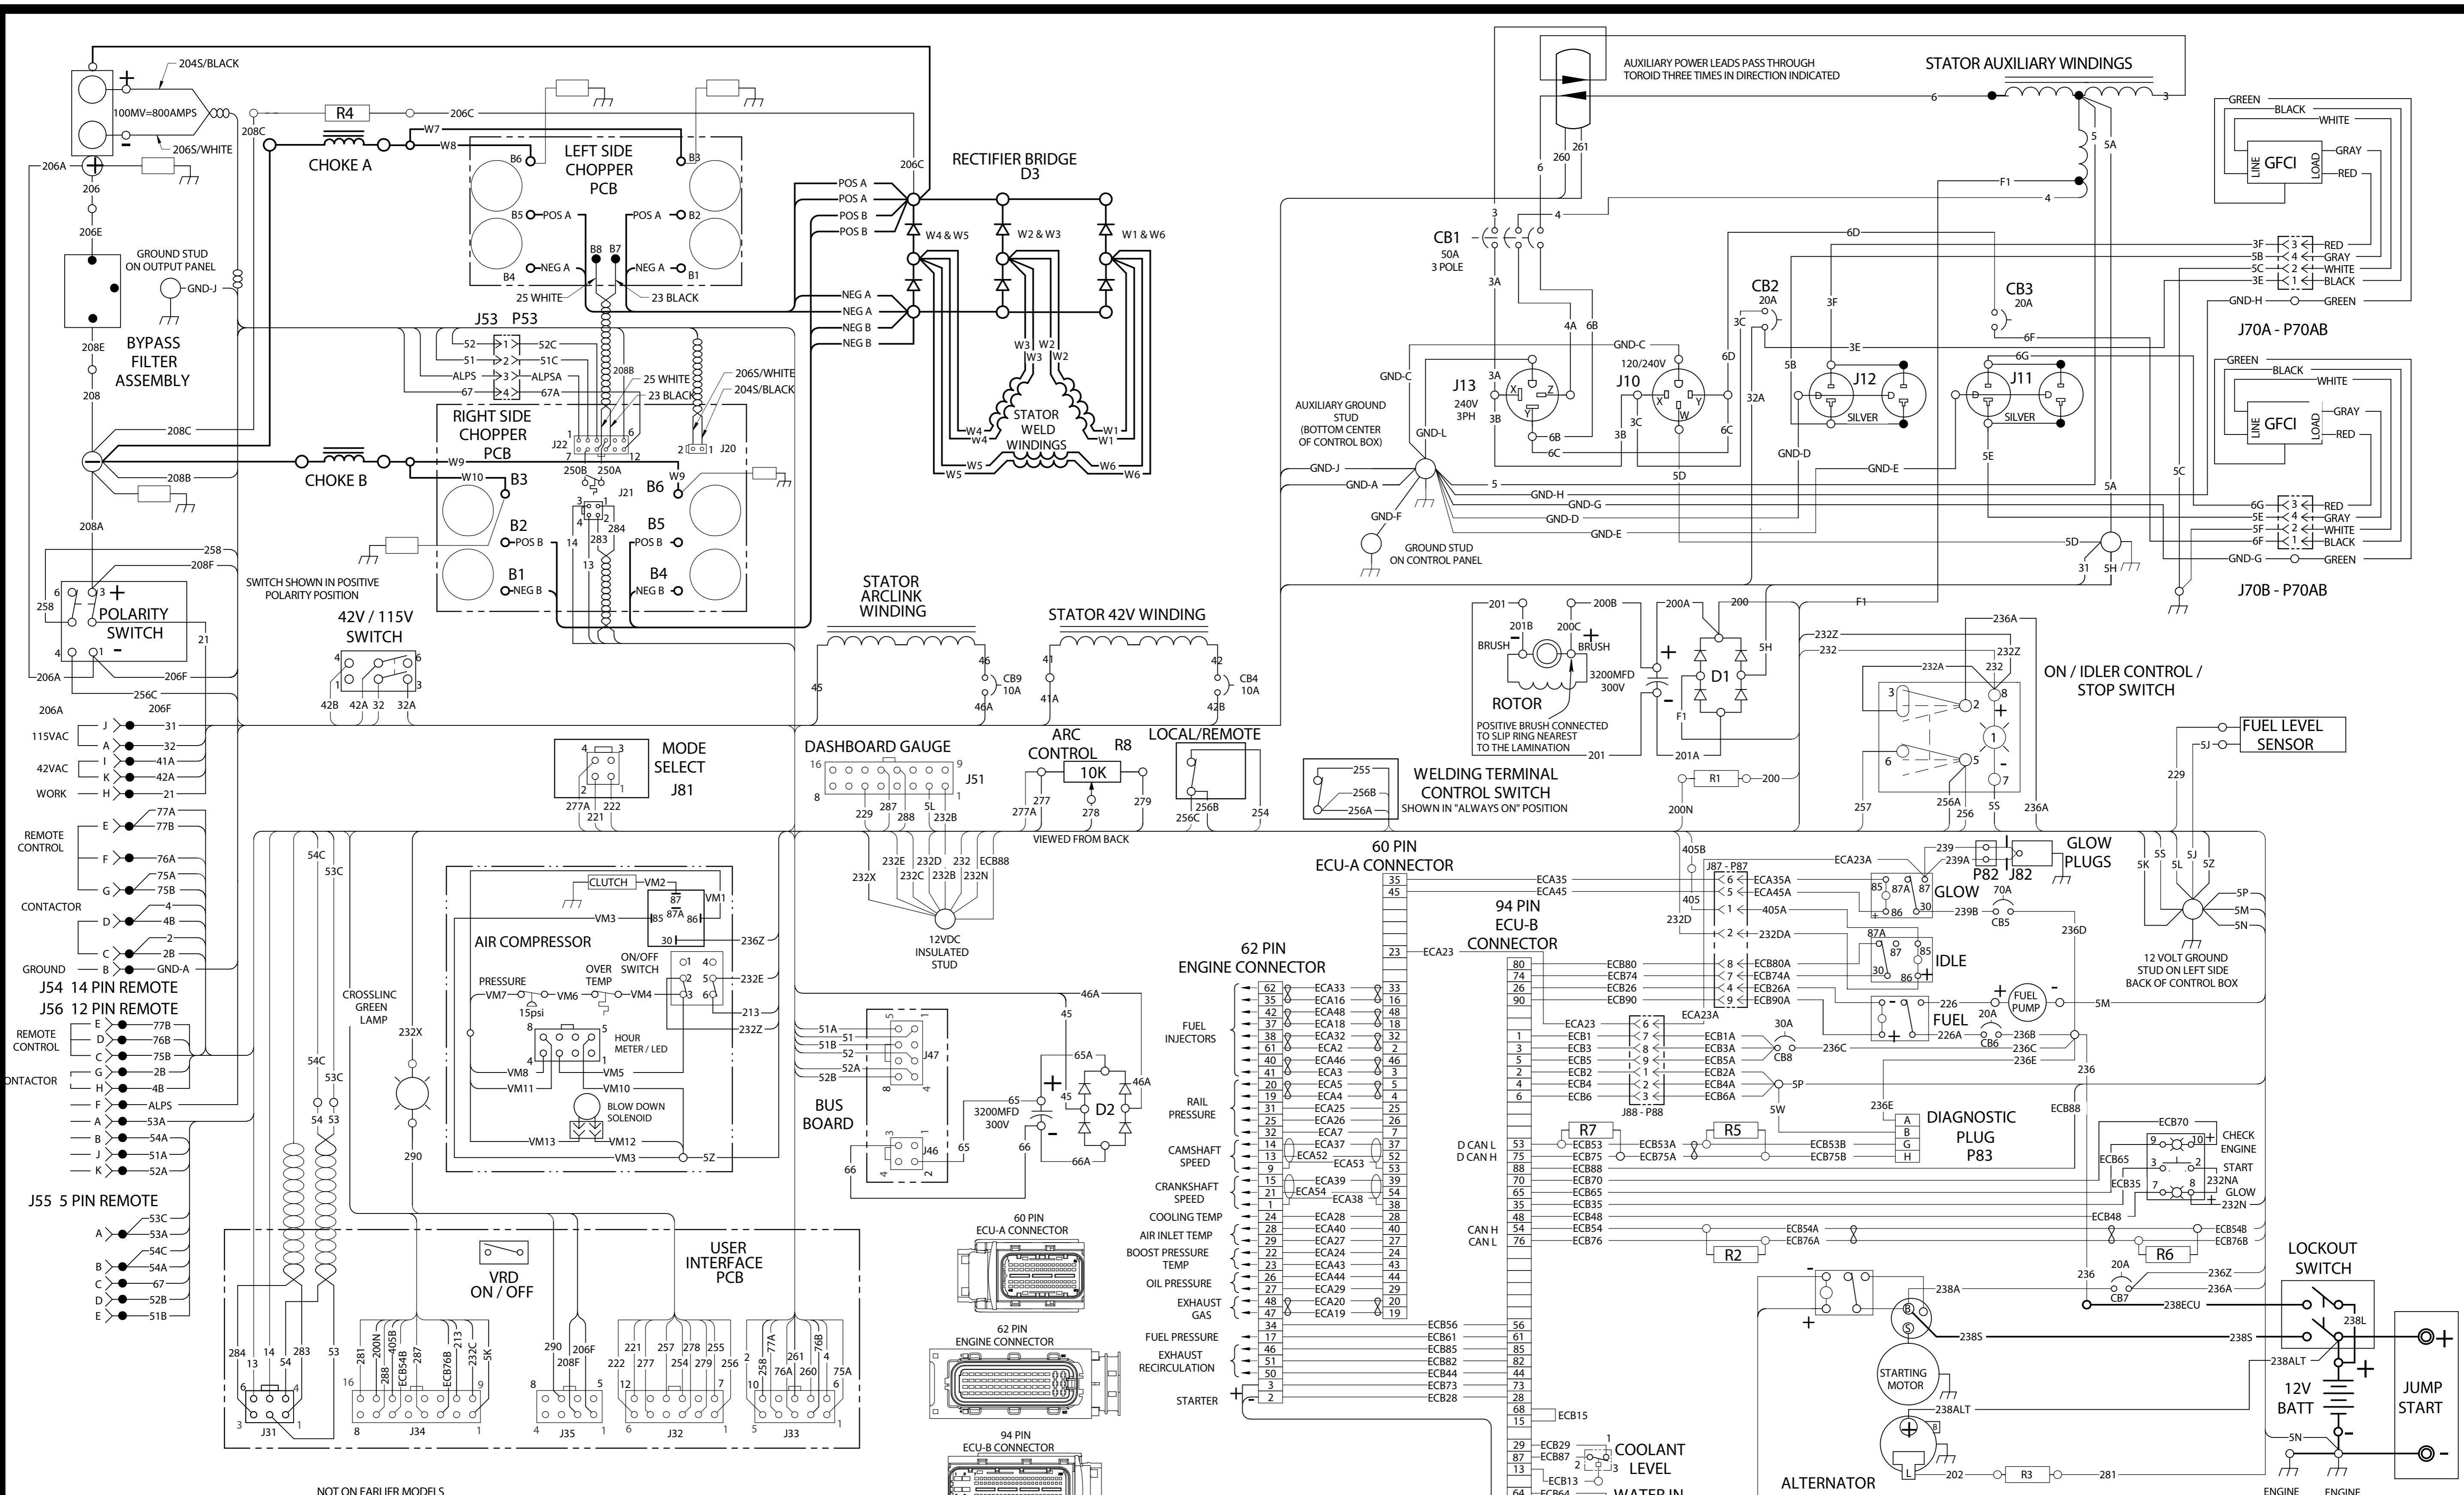

AIR VANTAGE 566X WIRING DIAGRAM G7828-3 REV: A.01

NOT ON EARLIER MODELS