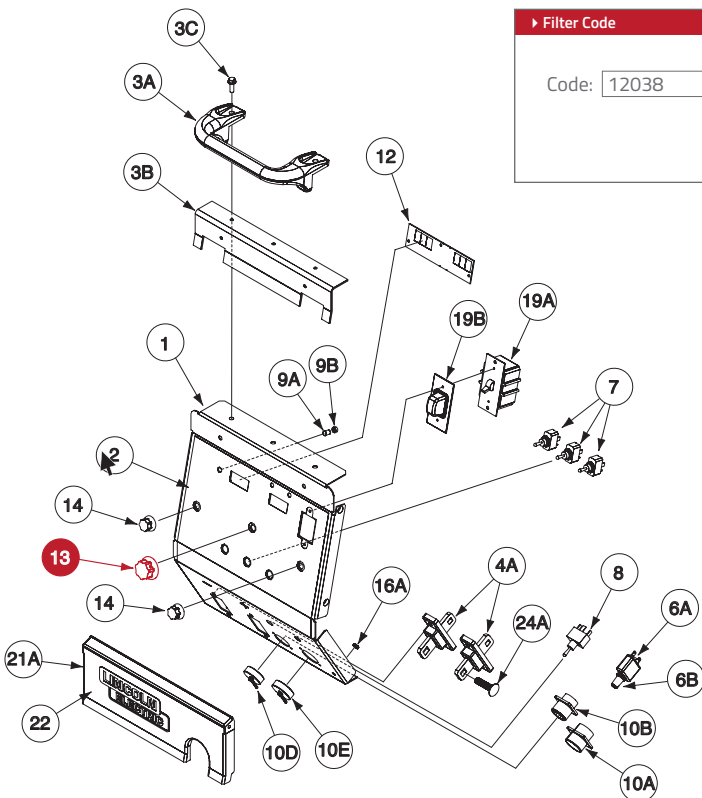

Service Information – FAST & EASY

GET THE PARTS YOU NEED!

Equipment up-time is critically important – Lincoln Electric has you covered with expert service and support. The updated Service Navigator makes it easier and faster to find service information and purchase genuine Lincoln parts using state-of-the-art textual and visual navigation. Quickly navigate to service documentation for a particular machine by utilizing the code number filter, and bookmark content for quick and easy reference. Spend less time looking for service information and more time welding.

TWO WAYS TO ACCESS THE SITE:

1. Go to parts.lincolnelectric.com
2. Existing customers log-in on www.lincolnelectric.com and navigate to **Service Center** in the side navigation bar.

Features of Service Navigator 2.0: