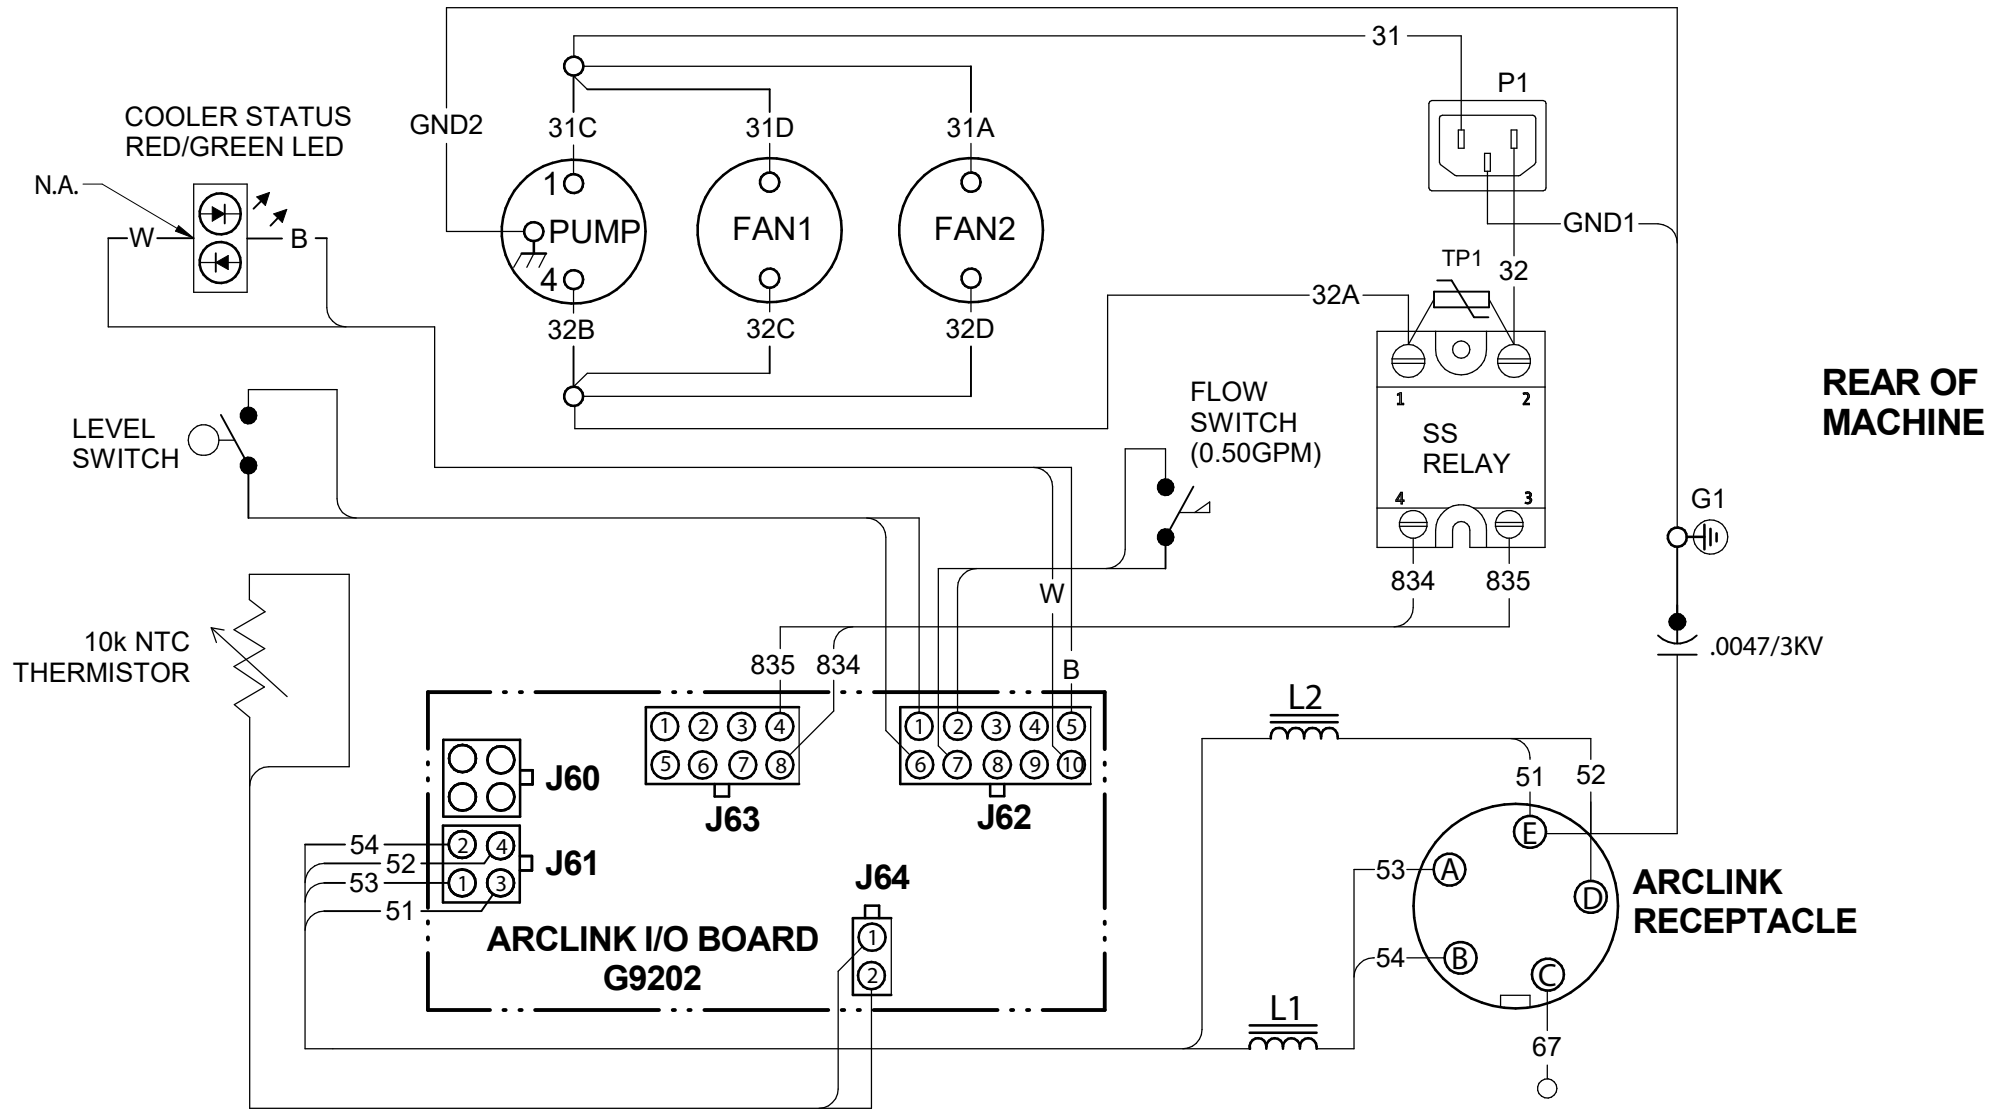

FLEXCOOL 35 WIRING DIAGRAM M26345 REV : A

NOTES:

N.A. FLAT SIDE OF LED ALIGNED WITH WHITE LEAD.

COLOR CODE:

B = BLACK U = BLUE
 G = GREEN N = BROWN
 R = RED Y = YELLOW
 W = WHITE O = ORANGE

LEGEND

— ALL MACHINES
 - - - OPTION
 - - - - COMPONENT OUTLINE