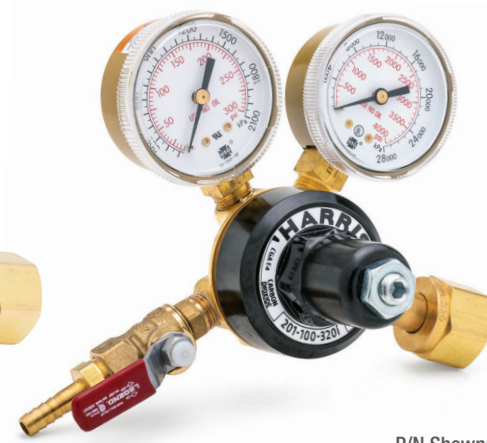

COOL OFF WITH A COLD BEVERAGE

BUT DON'T FORGET YOUR GAS

MIX & MATCH PRICING

P/N Shown:
3001994

P/N Shown:
3002260

MODEL 201 BEVERAGE REGULATORS					MIX & MATCH PRICE		
PART #	GAS SERVICE	CGA CONNECTION	OUTLET FITTING	DELIVERY PRESSURE	1-3	4-6	6+
3001994	CO ₂	320	1/4" Flare w/ CV	100	\$48.80	\$46.85	\$44.97
3002260	CO ₂	320	Valve w/Hose Barb	100	\$59.77	\$57.38	\$55.08
3001995	Nitrogen	580	1/4" Flare w/ CV	100	\$48.80	\$46.85	\$44.99
3002262	Nitrogen	580	Valve w/Hose Barb	100	\$58.58	\$56.24	\$53.09