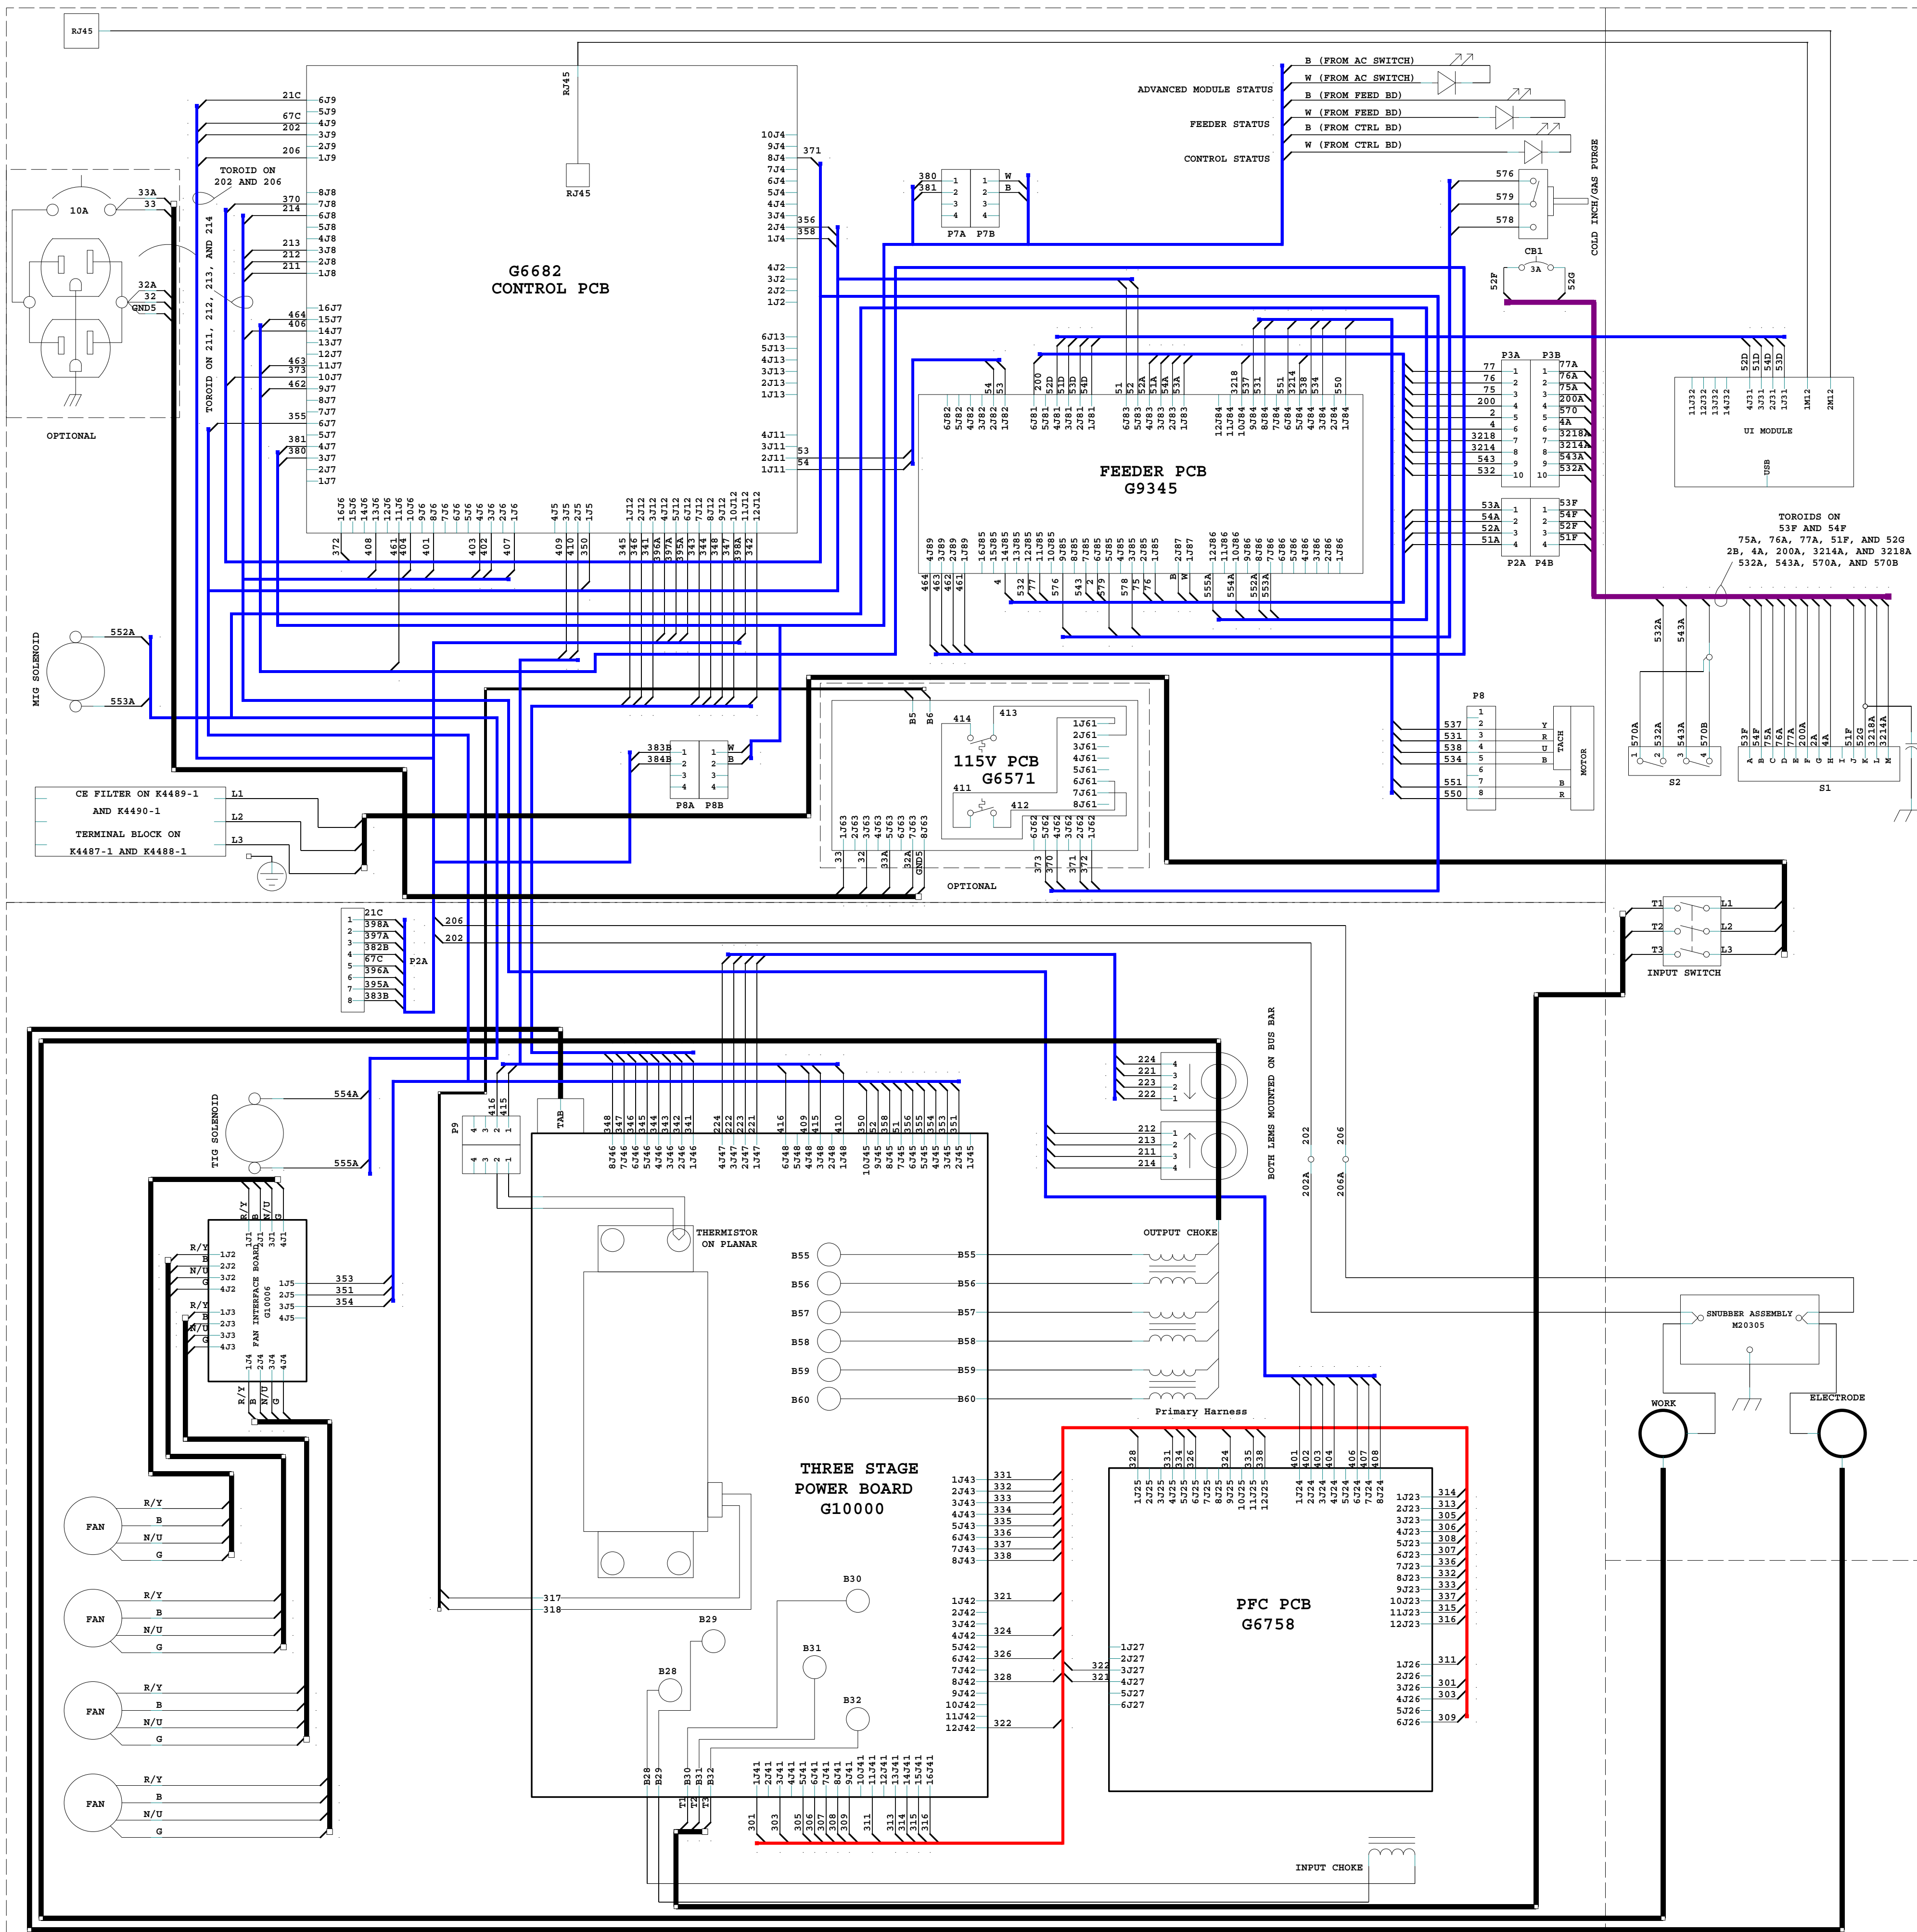

POWER WAVE 300C WIRING DIAGRAM G10413 REV: A

LEGEND

- SECONDARY HARNESS G10149
- 12 PIN HARNESS L17898
- PRIMARY HARNESS G6094-1