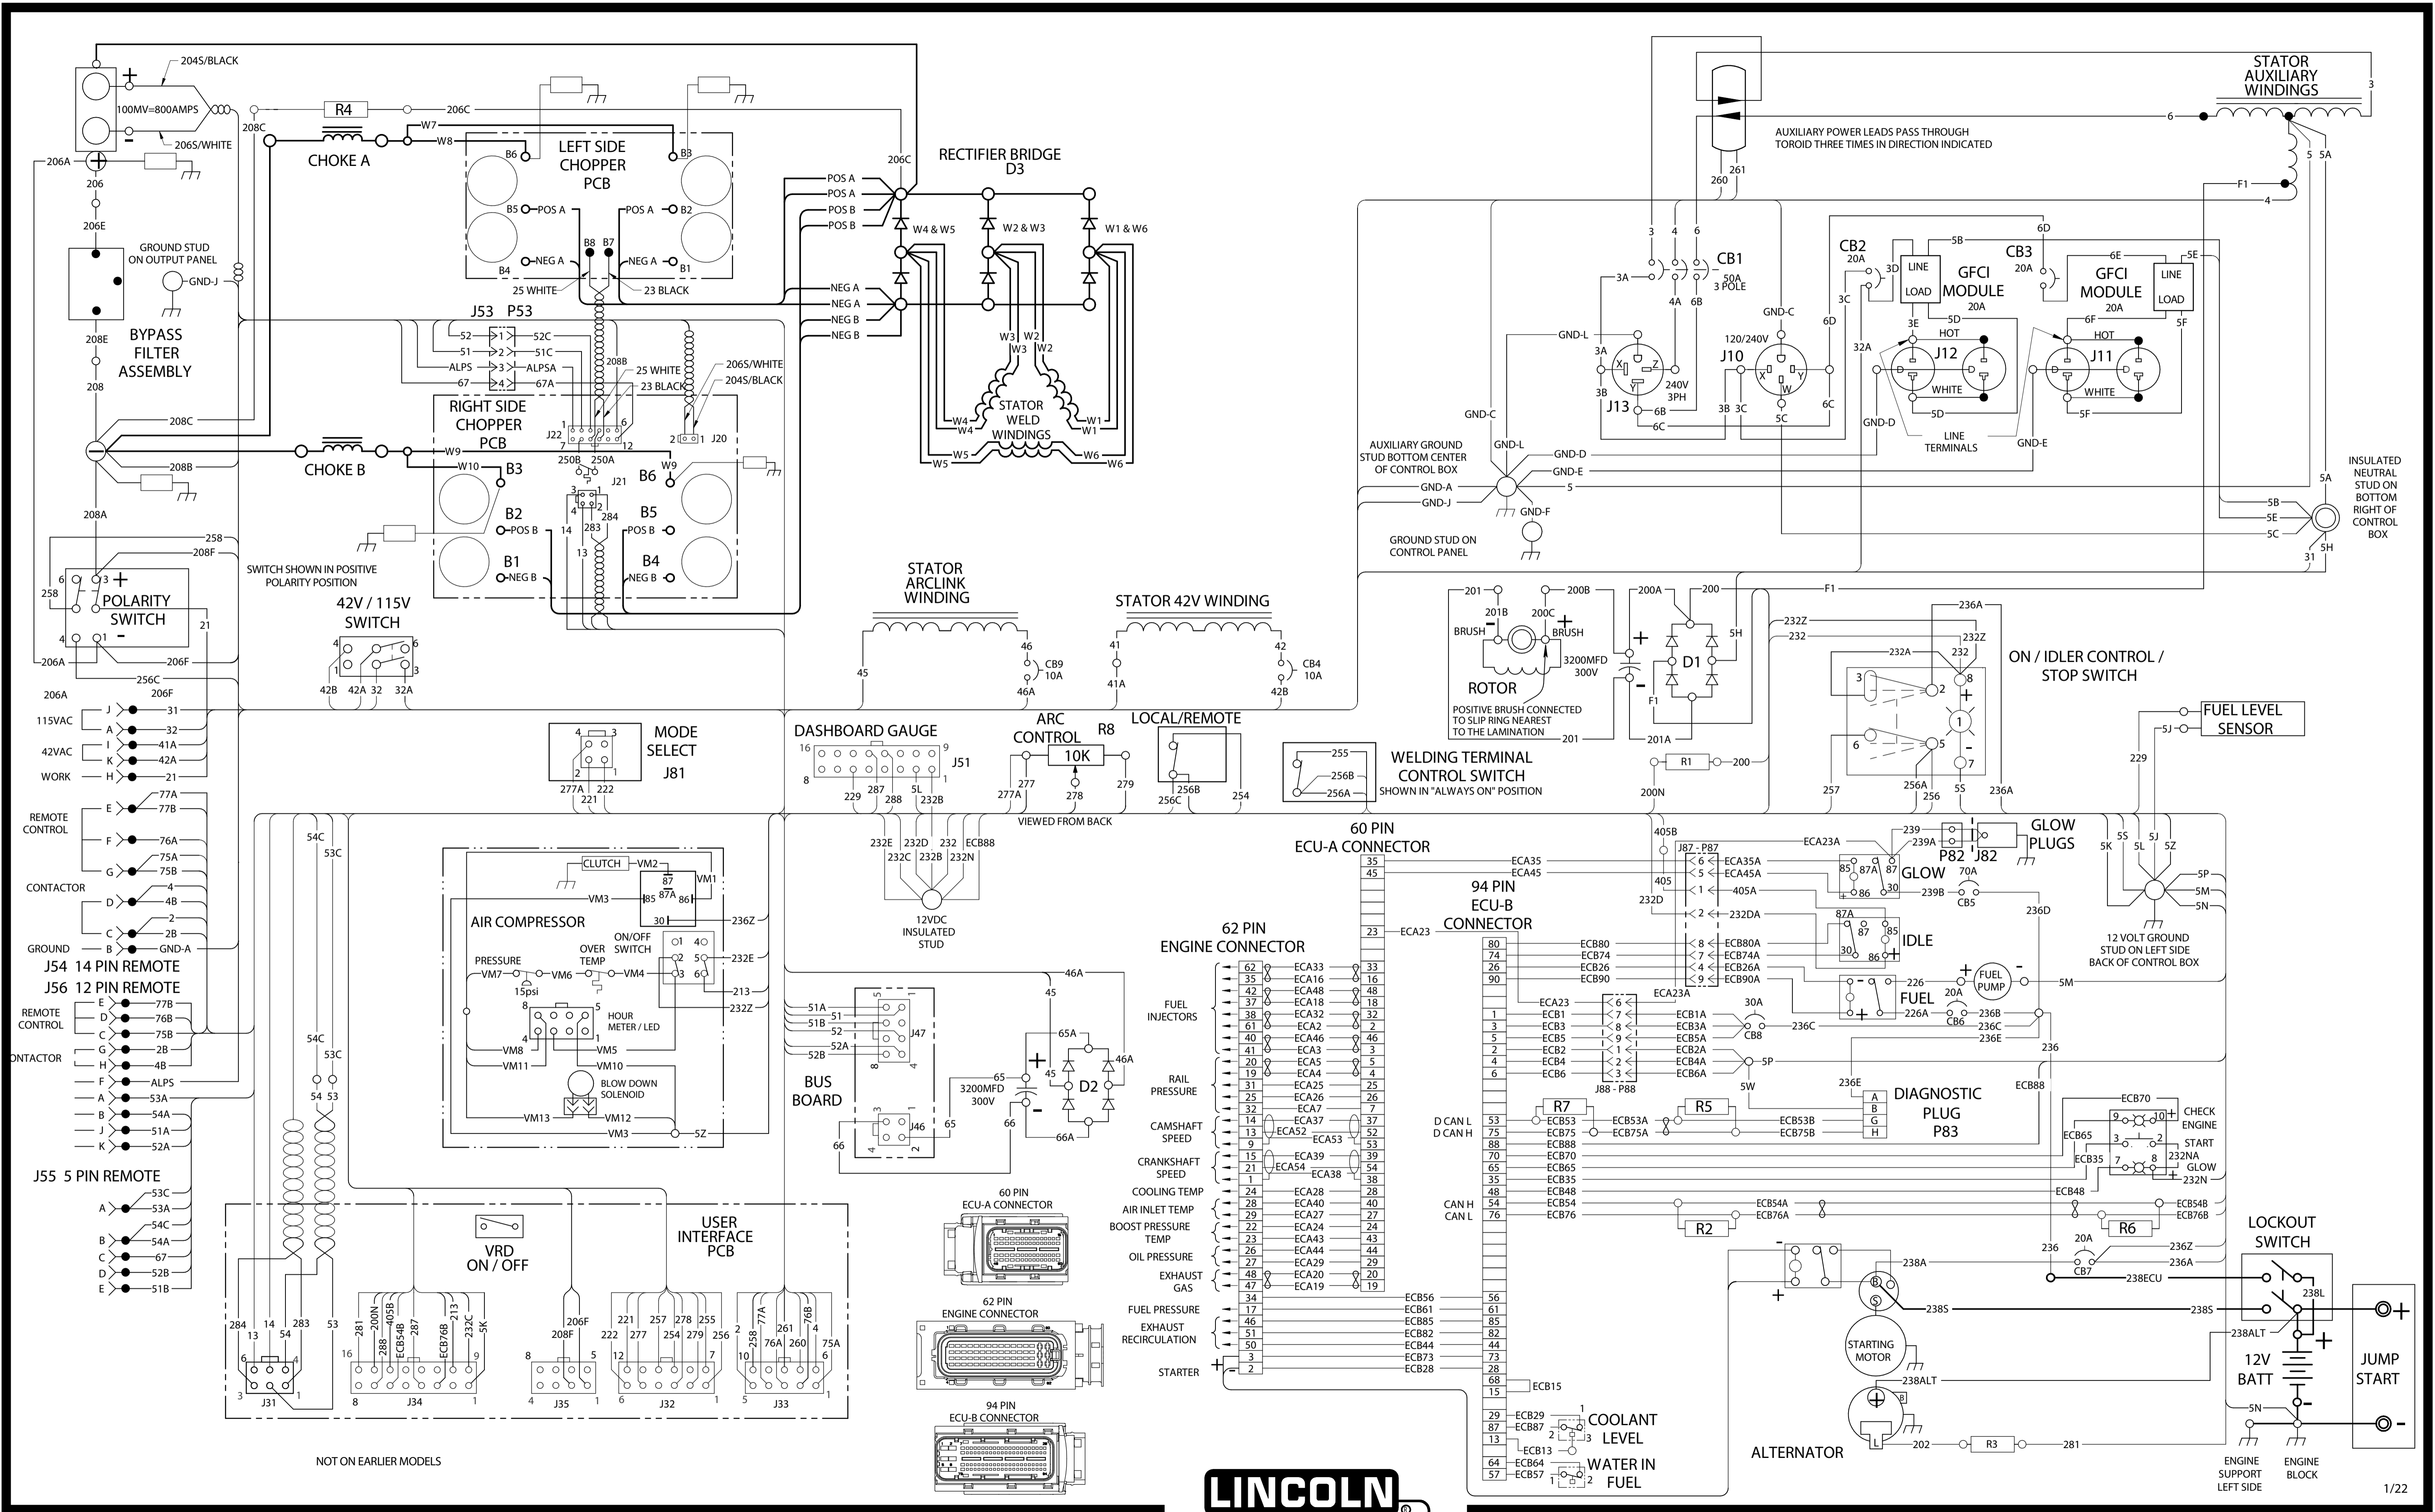

AIR VANTAGE 600 SD WIRING DIAGRAM G7828 REV: C

NOT ON EARLIER MODELS