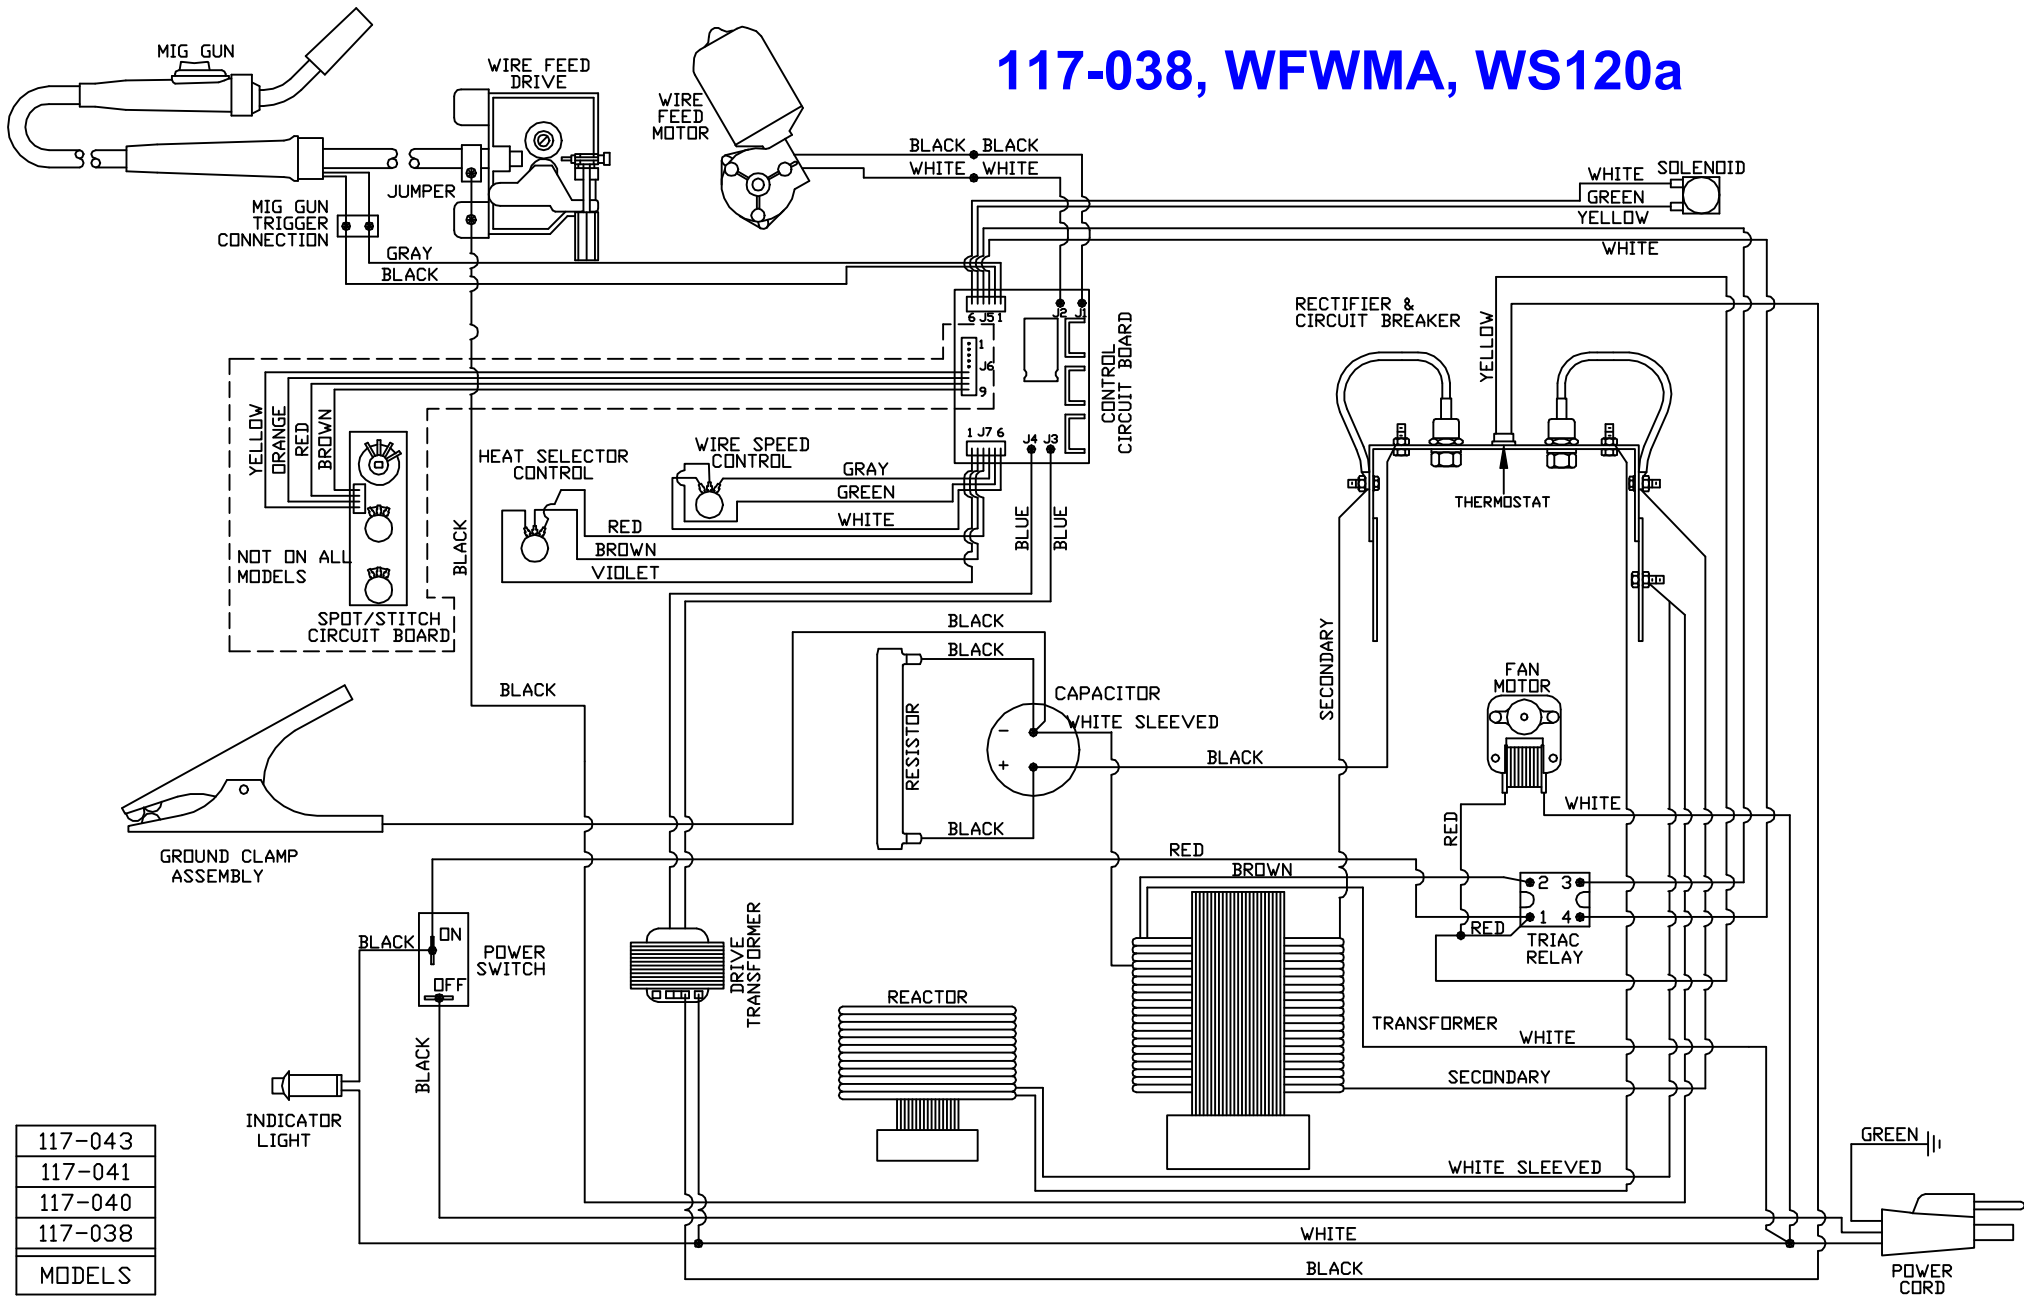

117-038, WFWMA, WS120a

117-038, WFWMA, WS120

Item	Lincoln Stock #	Customer #	Description
1		711-161-026	Faceplate
2		860-572-888	Reactor
3		245-085-666	Power Light, 120 Vac
4		238-116-666	Ground Cable, 6 ga., 9'
5		541-057-000	Strain Relief
6		246-140-666	Knob, 1/2"
7		246-139-666	Knob, 1 3/16"
8	880-113-666	880-113-666	Main Circuit Board
9		512-041-666	Insulation
10	213-018-666	213-018-666	Capacitor, 45,000mf, 45Vdc
11	216-055-666	216-055-666	Triac Relay, 40 amp
12		512-106-666	Insulation
13	880-114-666	880-114-666	Spot-Stitch circuit board
14	216-079-666	216-079-666	Drive Motor w/gearbox, OSLV
15		245-038-200	25Ω, 50 Watt bleeder resistor
16	880-130-666	880-130-666	Drive base assembly
17	310-122-500	4323	Drive roller, 0.024 / 0.030 / 0.035
18		312-107-000	Tension arm only
19		239-208-000	Inlet guide tube
20	312-066-666	860-575-100	Spindle
21	312-110-666	312-110-666	Spool Adapter
22		330-029-666	Spool Tensioner Spring
23	246-086-666	246-086-666	Gas solenoid, 24Vdc
24		541-020-666	Strain Relief
25		248-182-666	Power Cord
26	860-476-666	860-476-666	Diode assy.
27	216-053-666	216-053-666	Thermostat
28		246-210-666	Power Switch, SPST, 20A, 120Vac
29		880-071-888	Main Transformer
30		316-009-666	Fan Blade
31	216-087-666	216-087-666	Fan Motor
32	880-052-666	880-052-666	Heat & wire speed harness w/ potentiometers
33		880-070-888	Drive Transformer

Rated Output	Voltage Settings	Agency Listing	Max Output
90 amps	Infinite	CSA	90 amps

117-038, WFWMA, WS120a

117-043
117-041
117-040
117-038
MODELS

SYM	DESCRIPTION
C1	CAPACITORS
CR1,CR2	RECTIFIER ASSEMBLY
L1	REACTOR COIL
M1	FAN MOTOR, 120Vac
M2	WIRE FEED MOTOR, 24Vdc
PWB1	CONTROL CIRCUIT BOARD
R1	RESISTOR 25 OHM 50W
R2	WIRE SPEED POT., 5K, 1/2 WATT
R3	HEAT POT., 5K, 1/2 WATT
S1	POWER SWITCH
S2	THERMAL BREAKER, L-175
SSR1	SOLID STATE RELAY
T1	MAIN TRANSFORMER
T2	CONTROL TRANSFORMER