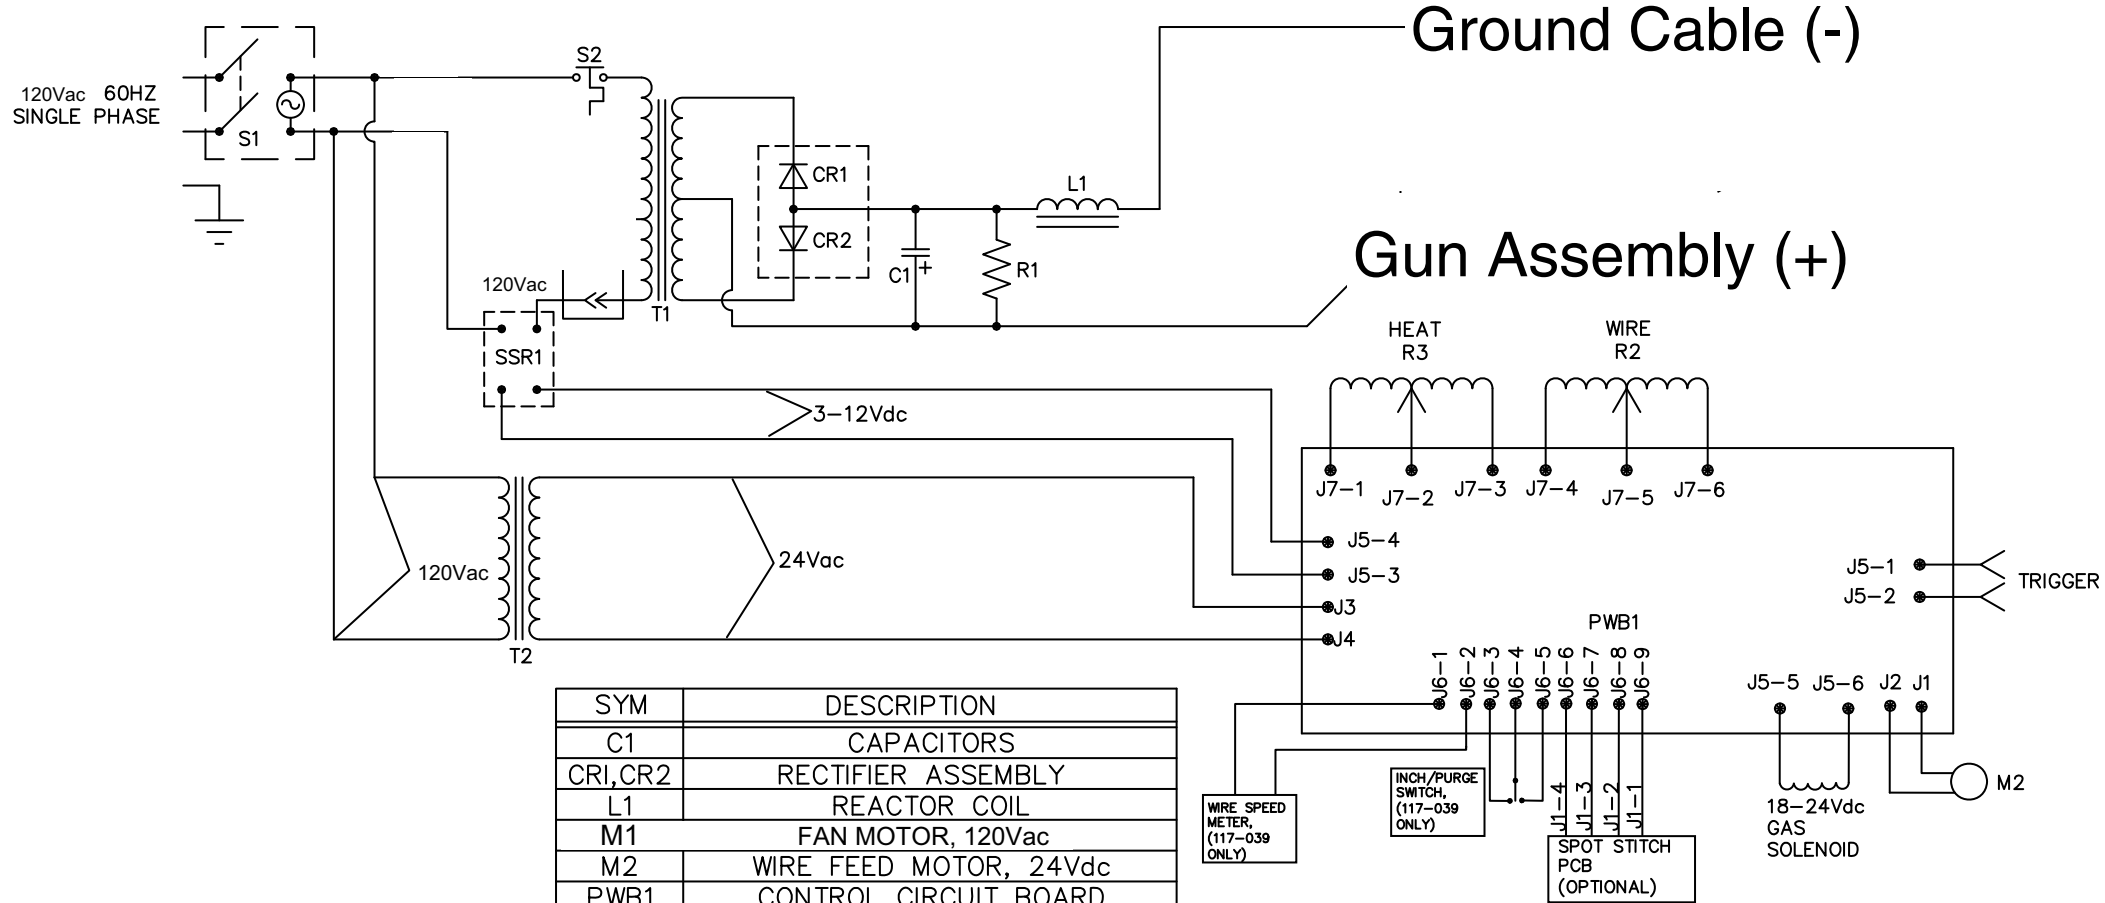

SYM	DESCRIPTION
C1	CAPACITORS
CR1,CR2	RECTIFIER ASSEMBLY
L1	REACTOR COIL
M1	FAN MOTOR, 120Vac
M2	WIRE FEED MOTOR, 24Vdc
PWB1	CONTROL CIRCUIT BOARD
R1	RESISTOR 25 OHM 50W
R2	WIRE SPEED POT., 5K, 1/2 WATT
R3	HEAT POT., 5K, 1/2 WATT
S1	POWER SWITCH
S2	THERMAL BREAKER, L-175
SSR1	SOLID STATE RELAY
T1	MAIN TRANSFORMER
T2	CONTROL TRANSFORMER

117-038, WFWMA, WS120a