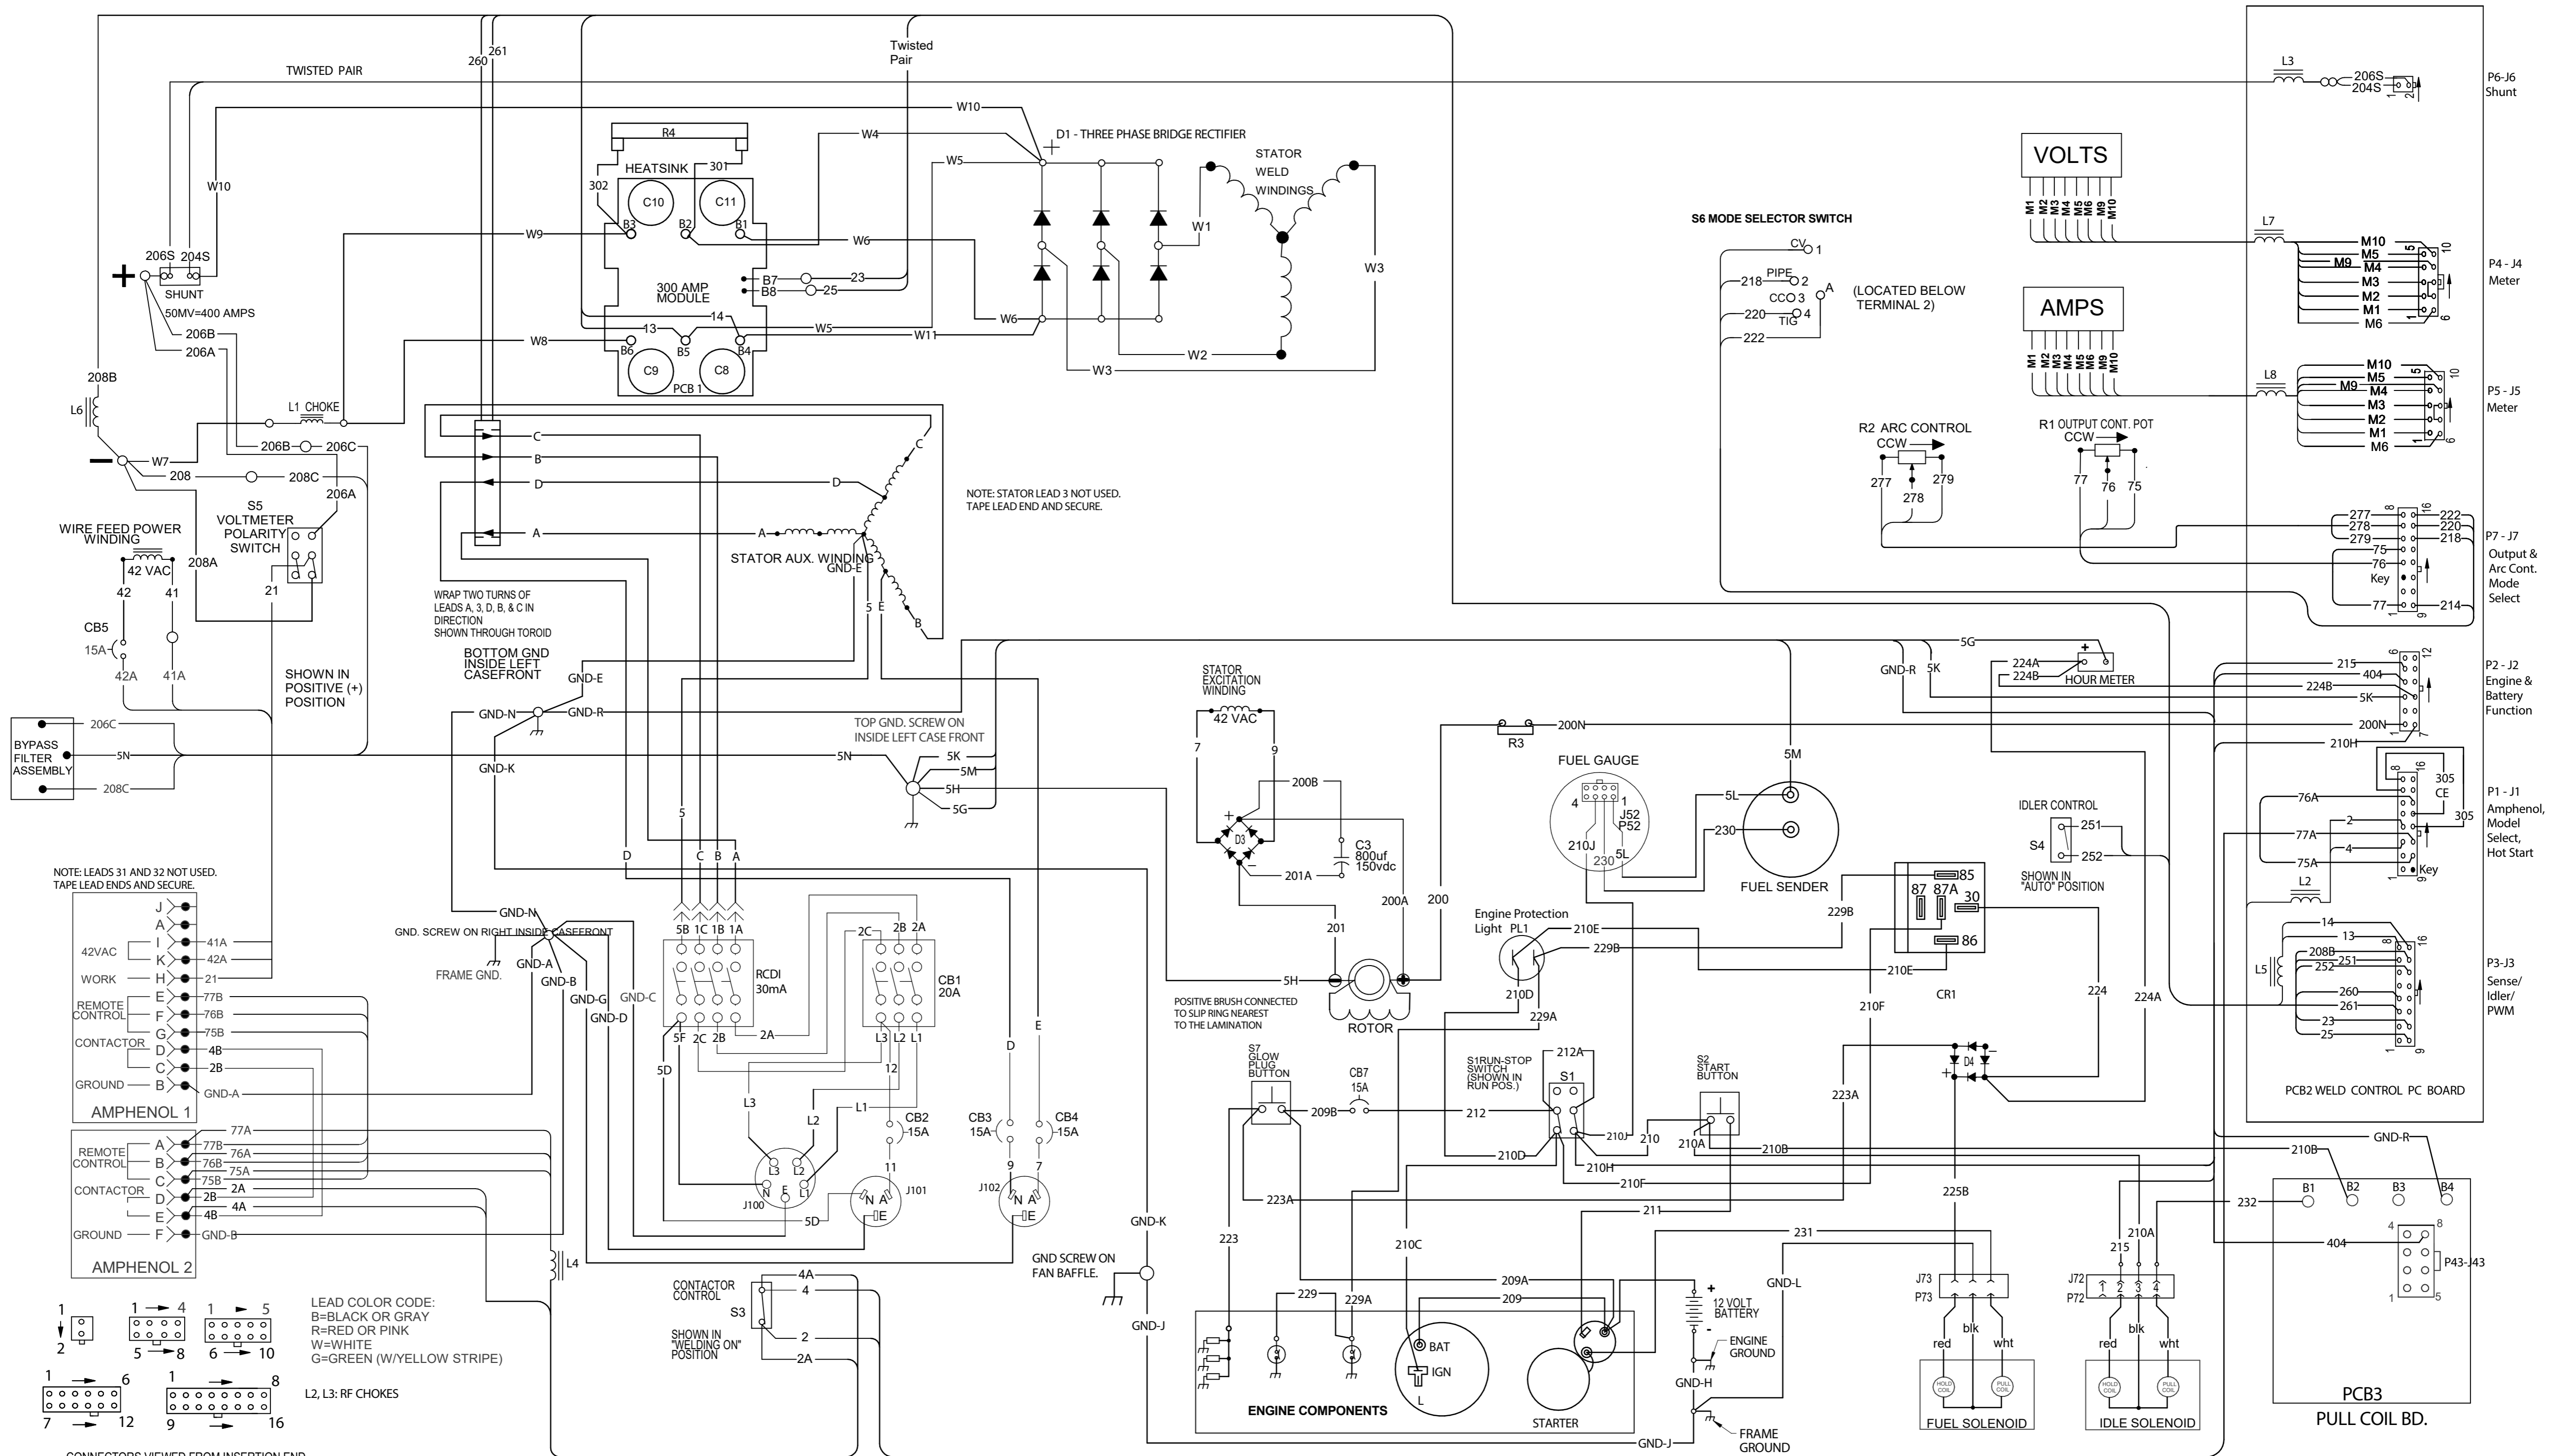

DX300e (RED-DARC) WIRING DIAGRAM G4572-3 REV: A

CONNECTORS VIEWED FROM INSERTION END
ALL CASE FRONT COMPONENTS SHOWN VIEWED FROM REAR.