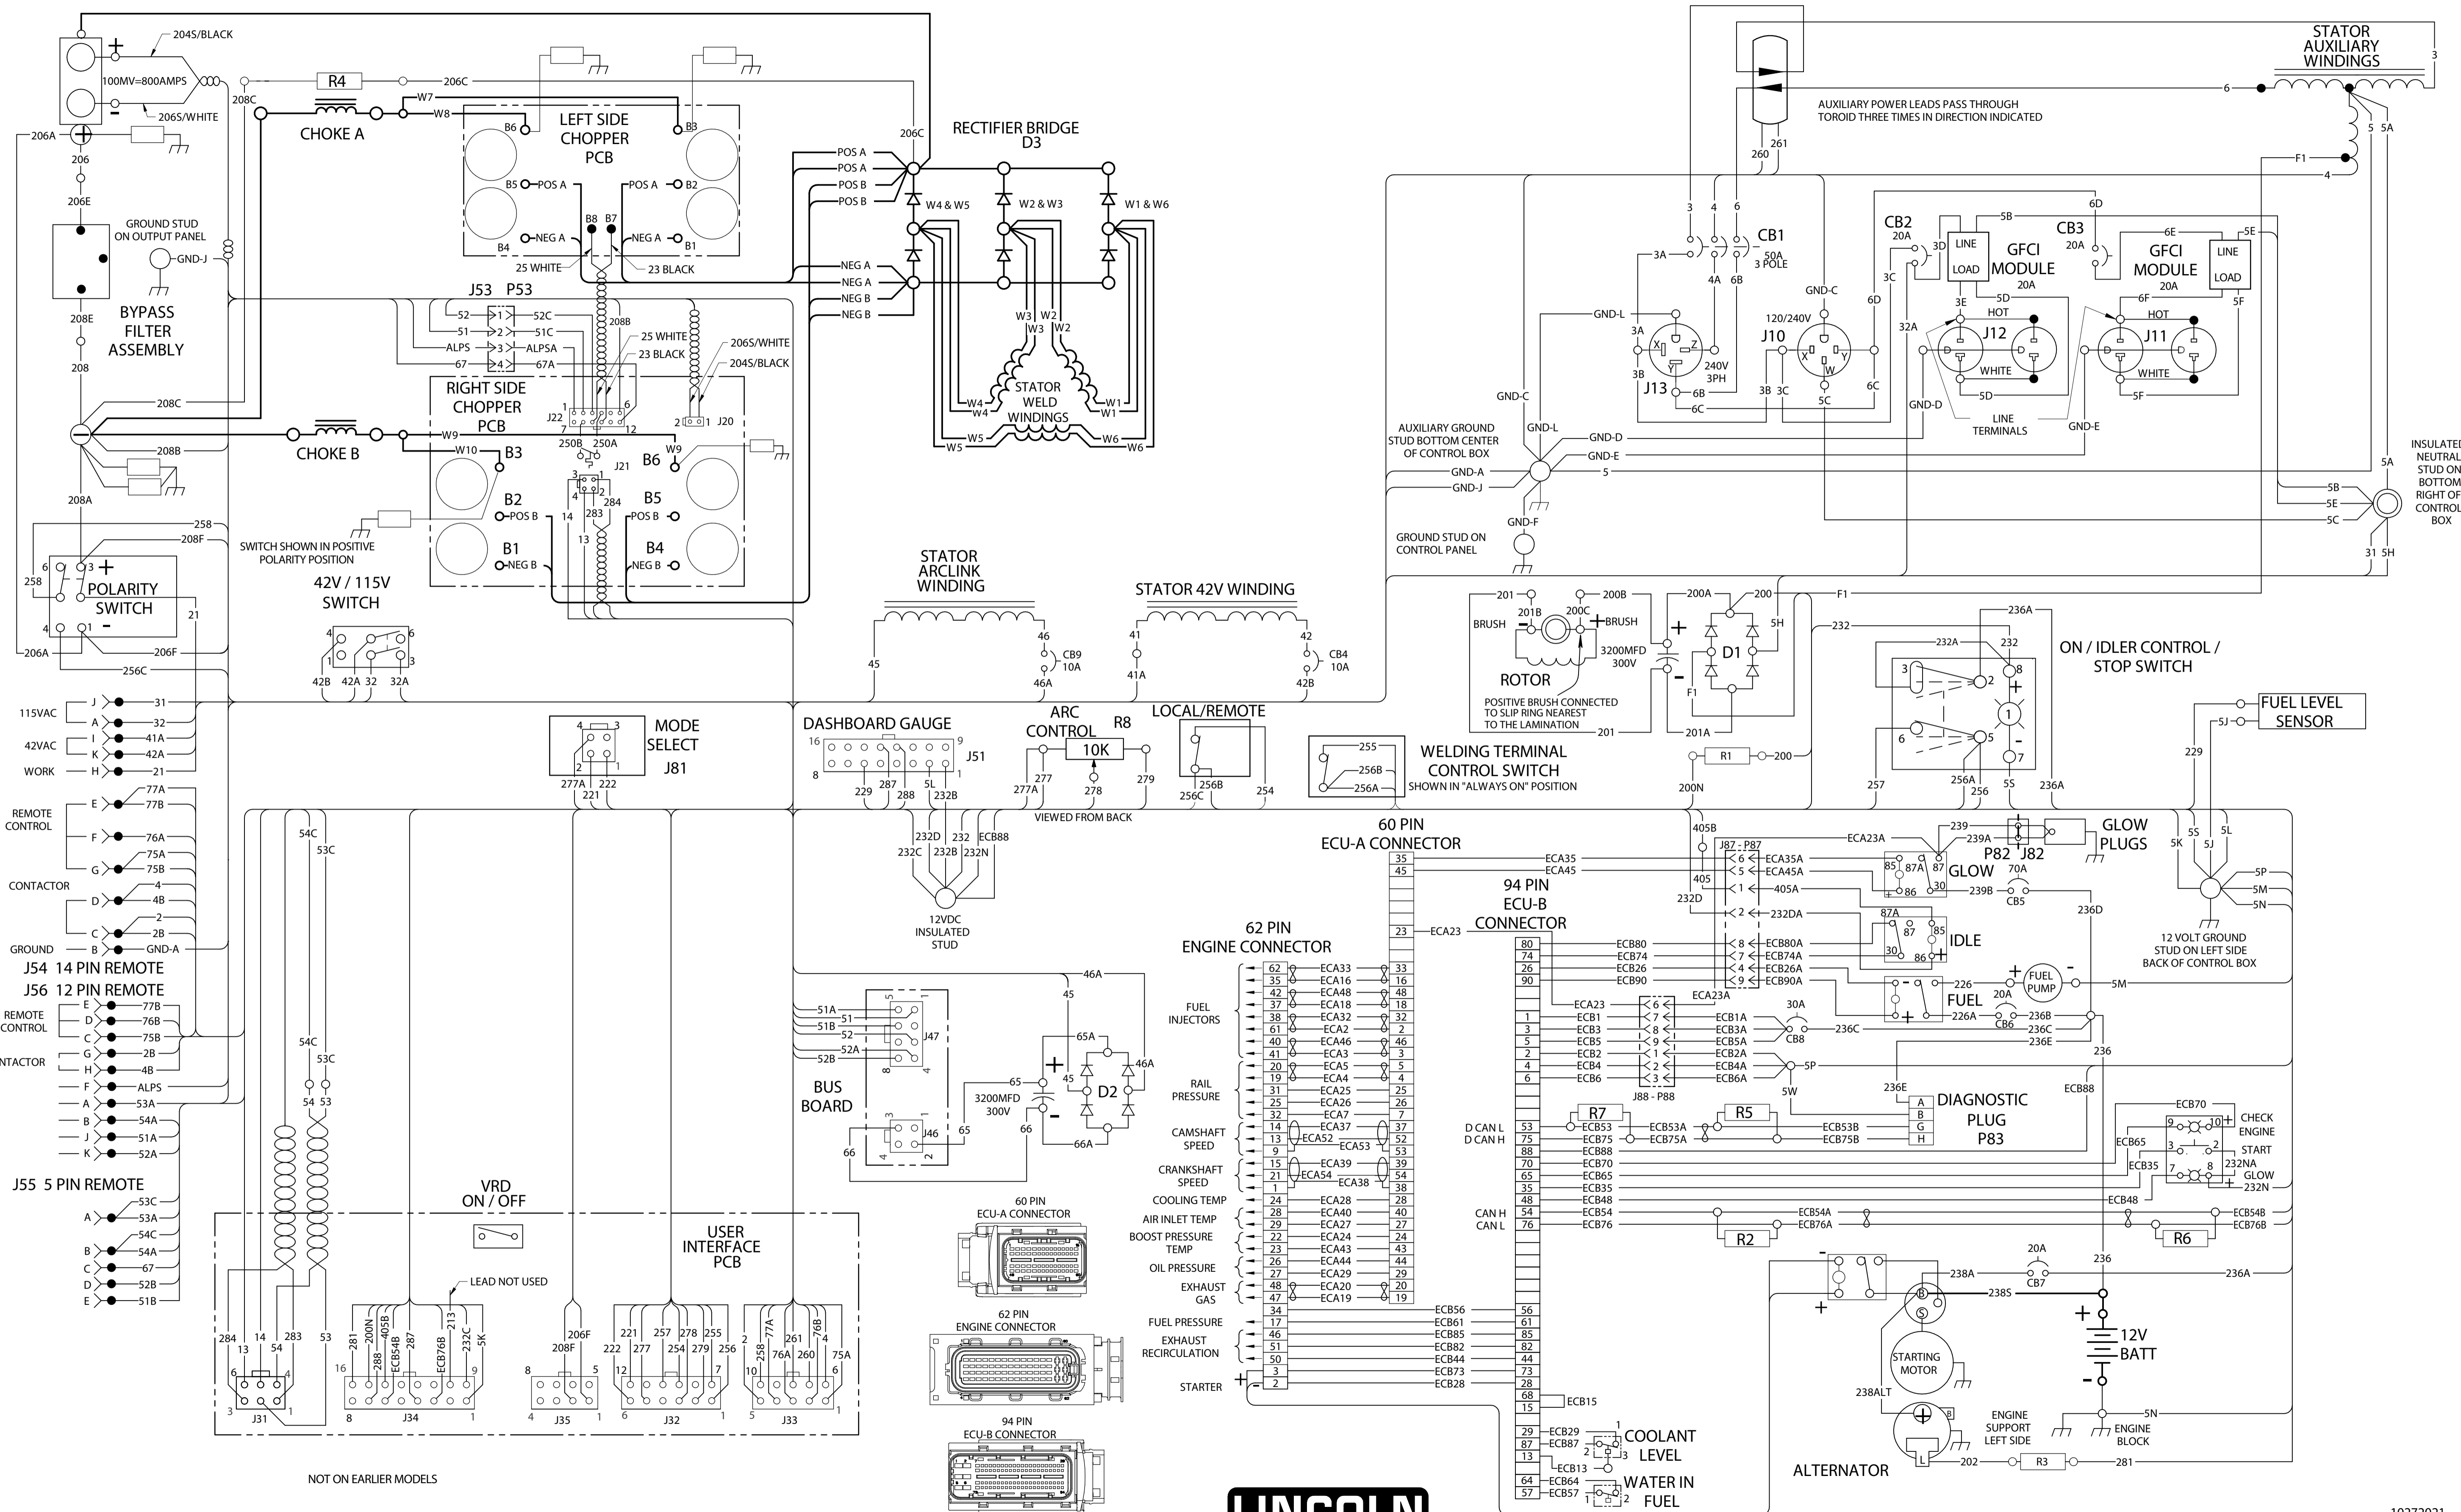

VANTAGE 566 WIRING DIAGRAM G7357-1 REV:B

NOT ON EARLIER MODELS