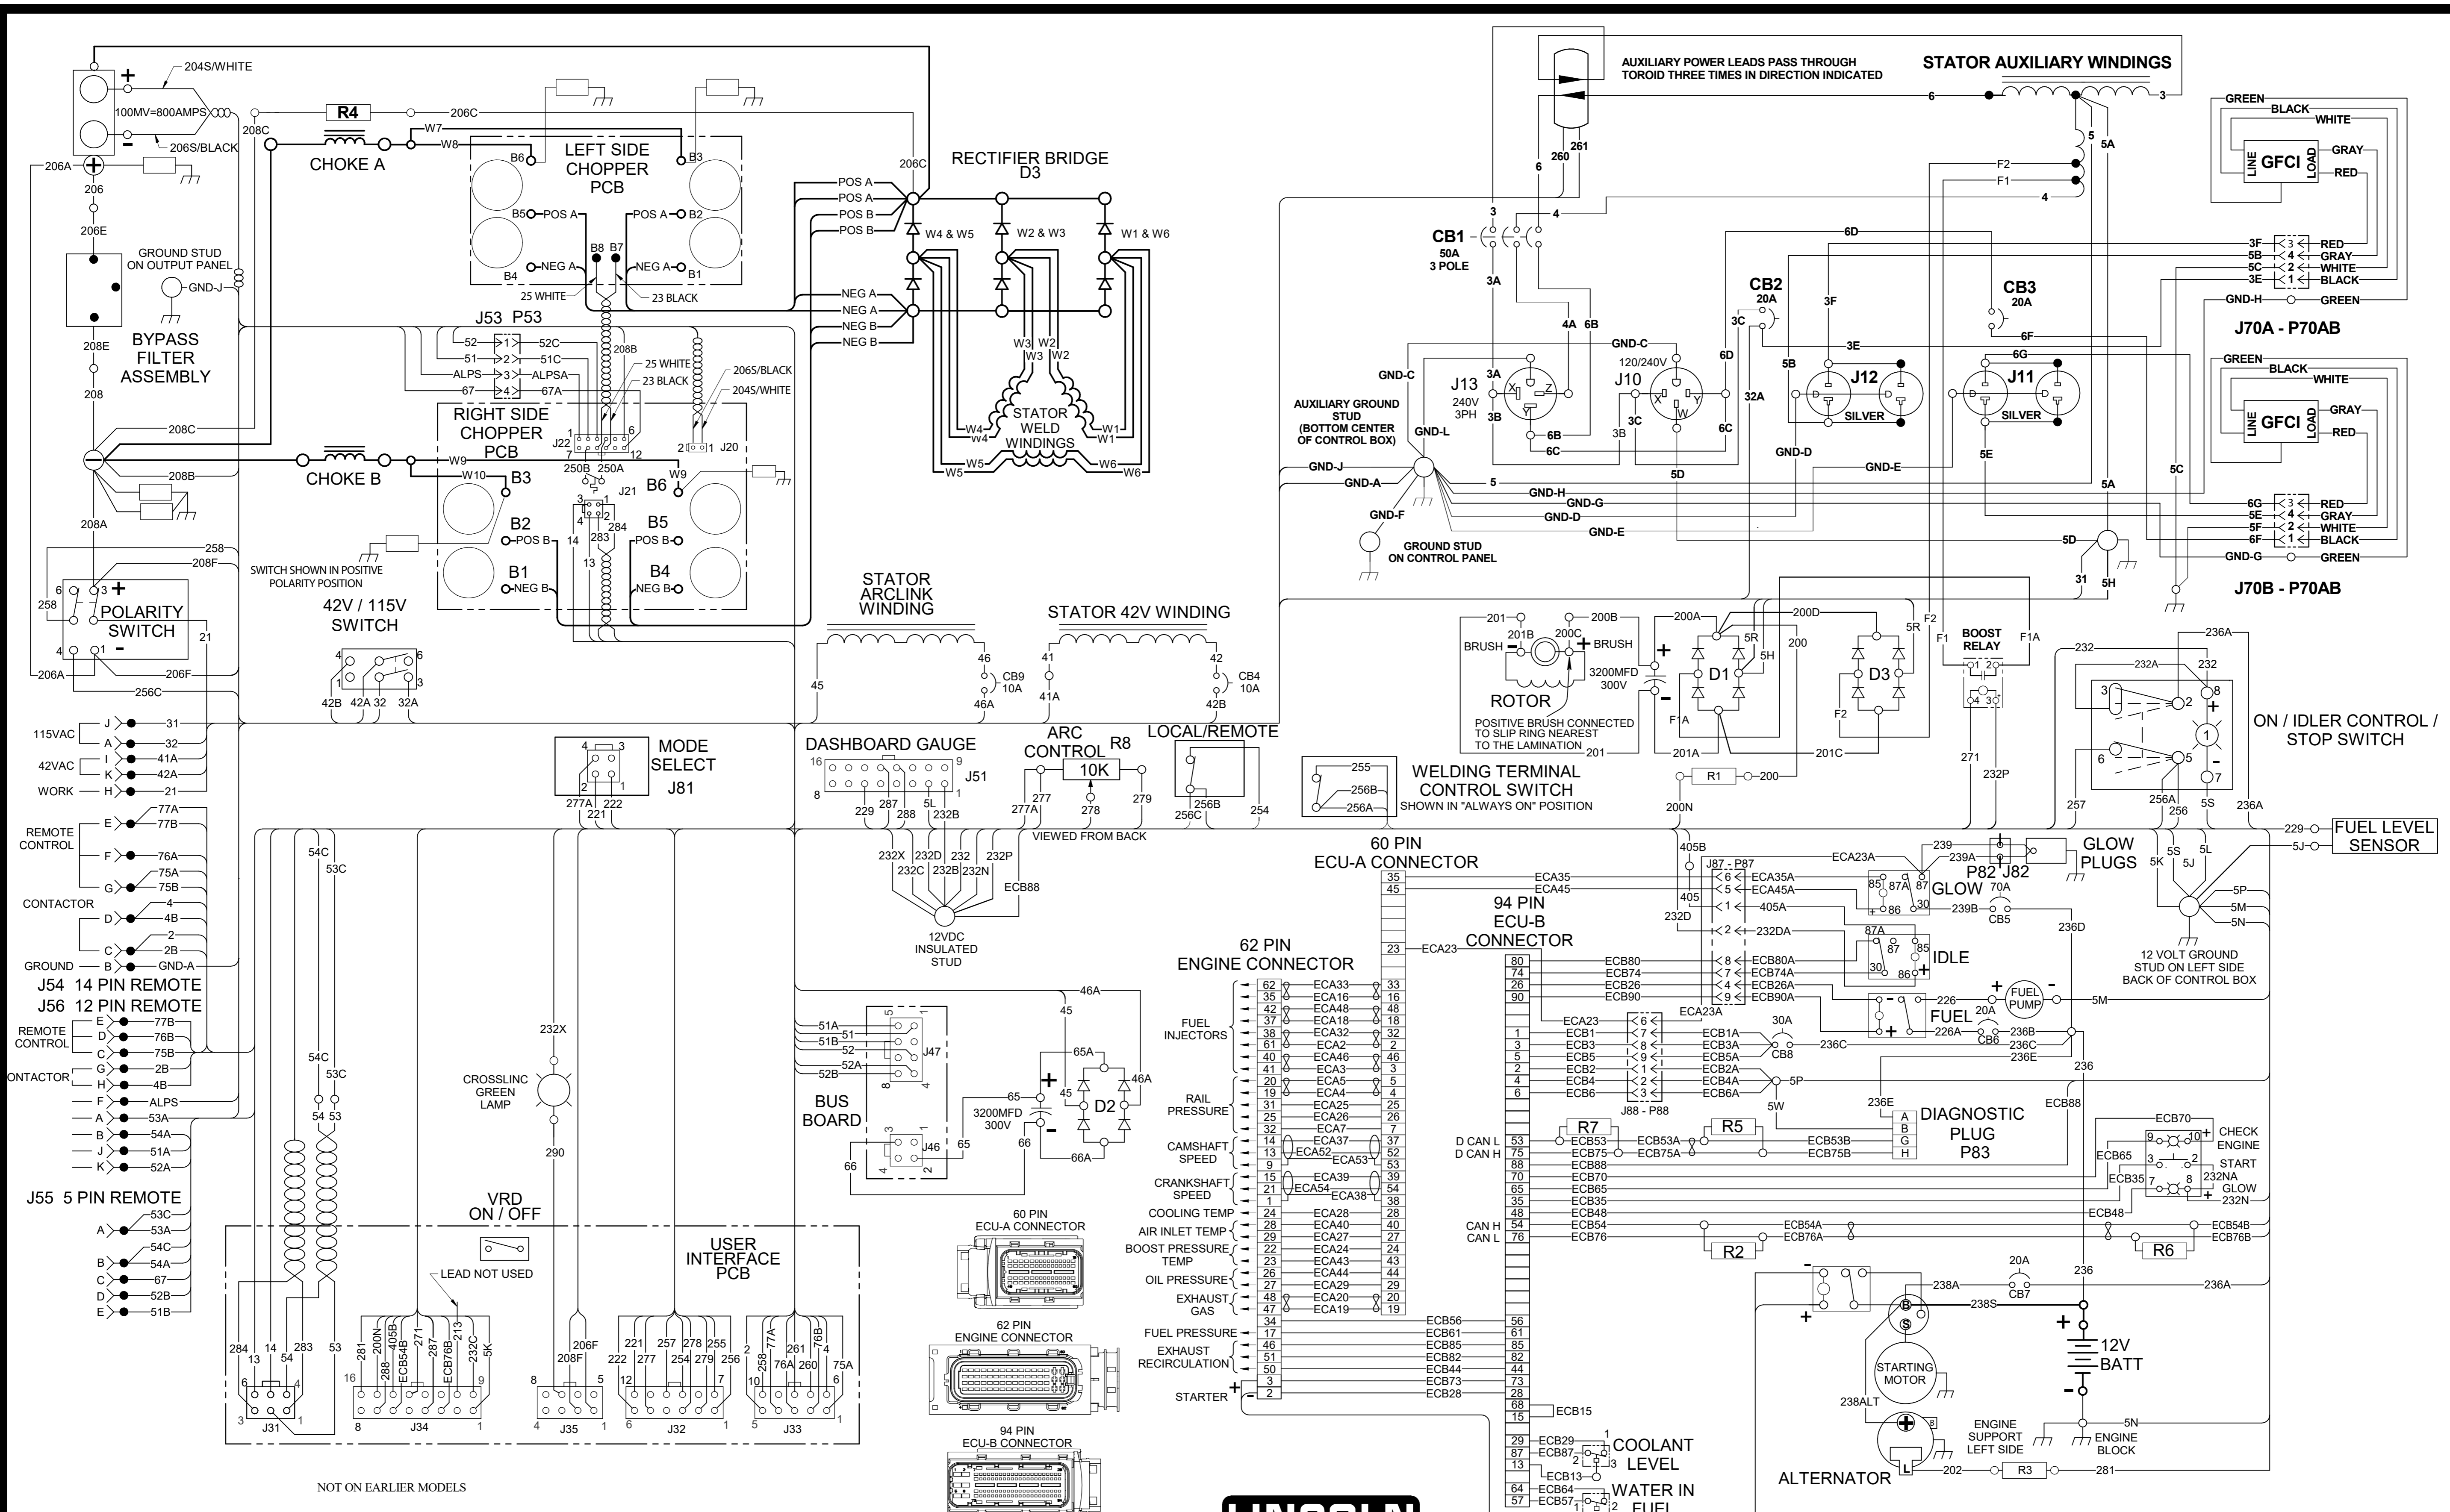

VANTAGE 566 WIRING DIAGRAM G10374 REV: B

NOT ON EARLIER MODELS