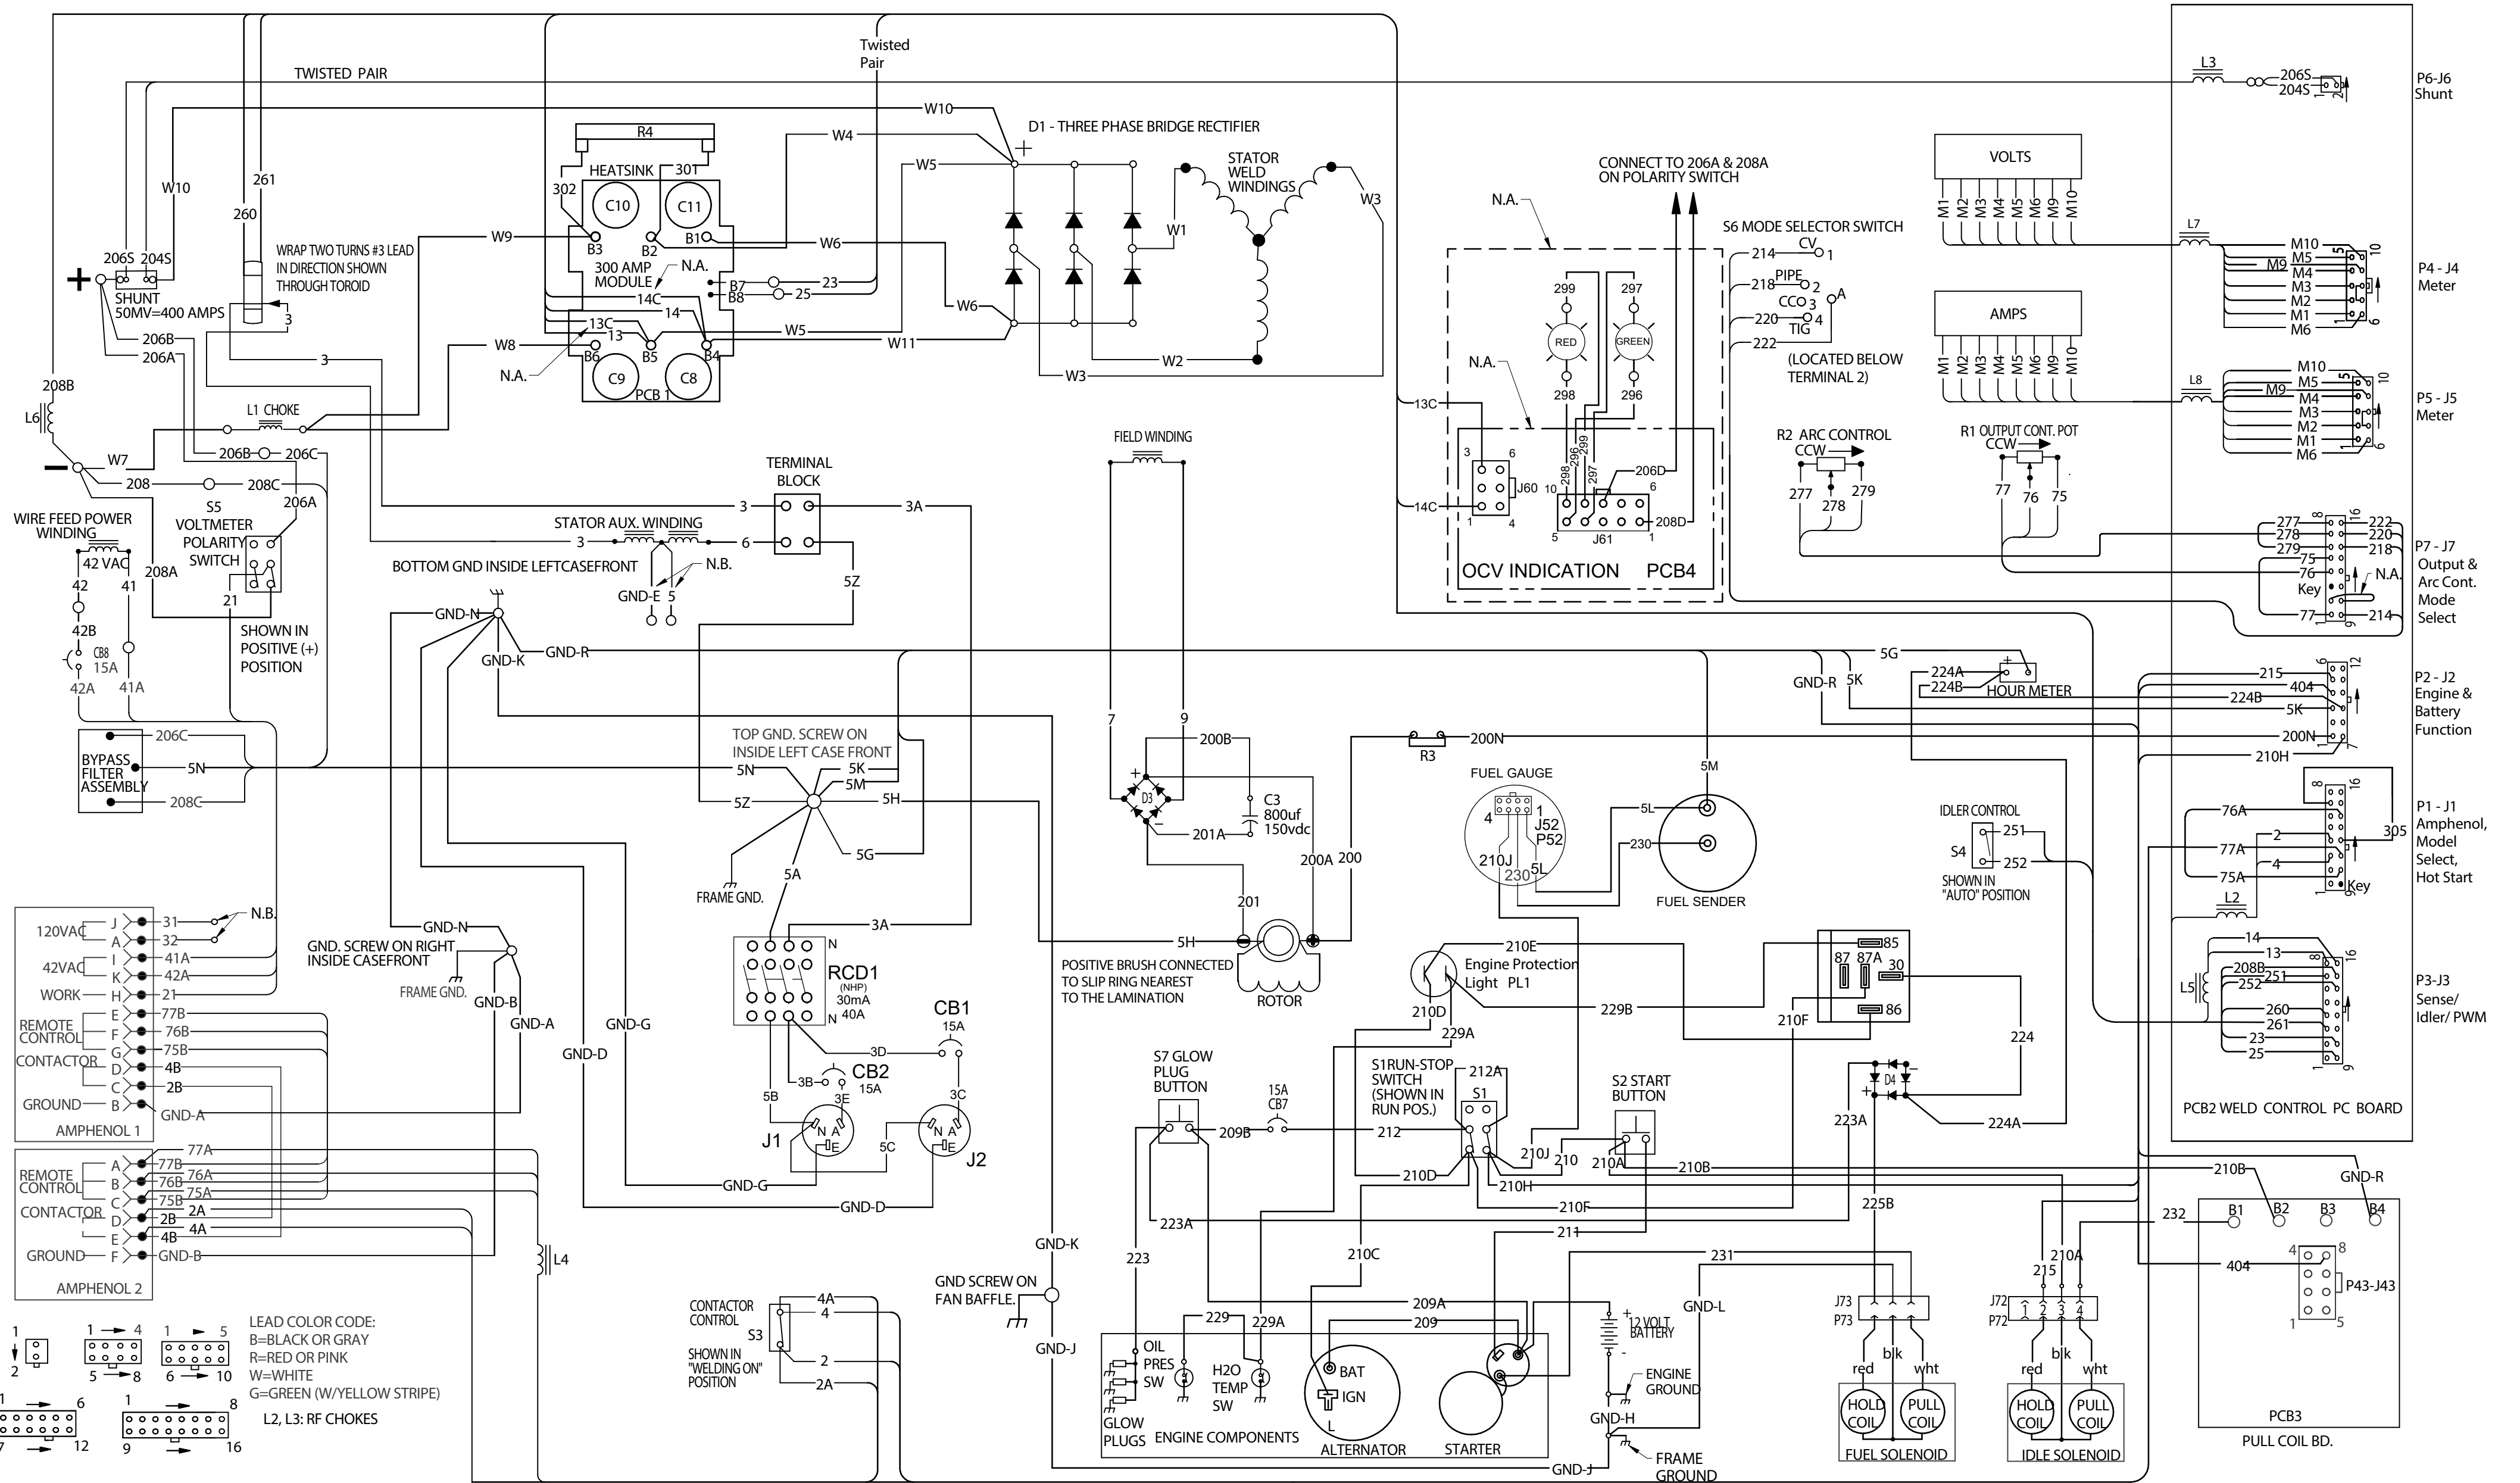

RANGER 305D (AUS) KUBOTA WIRING DIAGRAM G4571-3 REV: C

CONNECTORS VIEWED FROM INSERTION END

ALL CASE FRONT COMPONENTS SHOWN VIEWED FROM REAR.

N.A. PART OF OPTIONAL VRD KIT.

N.B. LEADS 5, GND-E, 31, & 32 ARE NOT USED.