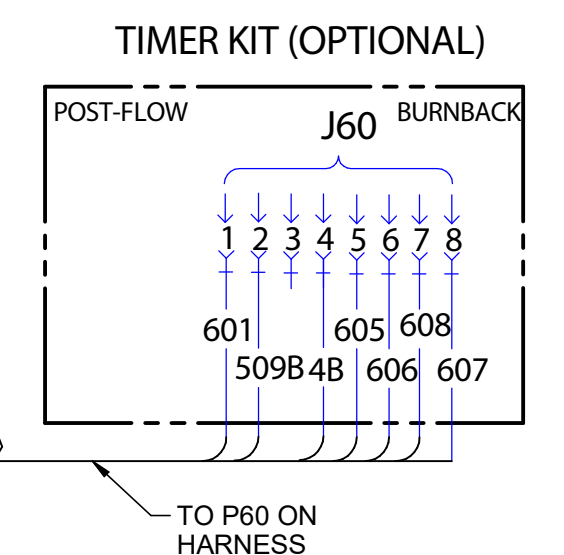

LN-25 PRO RED-D-ARC (DIGITAL) WIRING DIAGRAM G6153 REV: C

NOTES:
 N.A. PIN NEAREST THE FLAT EDGE OF LED LENS (ANODE) ALIGNS WITH WHITE LEAD OF LED SOCKET.
 N.B. SWITCHES SHOWN FROM REAR CONNECTION SIDE OF SWITCH.
 N.C. NOT PRESENT ON ALL MODELS.

GENERAL INFORMATION

LEAD COLOR CODING
 B - BLACK
 W - WHITE

CLEVELAND, OHIO U.S.A.