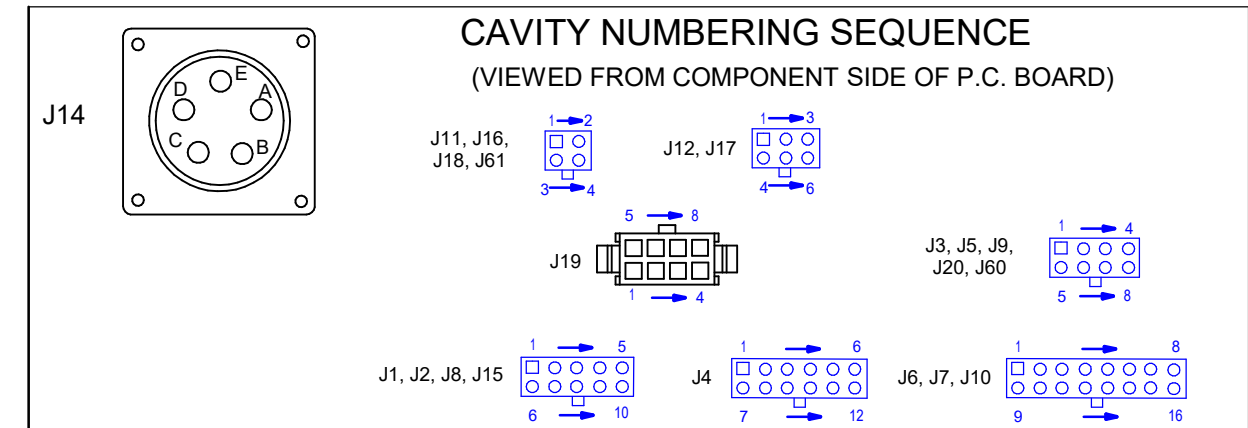

LN-25 PRO RED-D-ARC (DIGITAL) WIRING DIAGRAM G6153 REV: C

NOTES:
 N.A. PIN NEAREST THE FLAT EDGE OF LED LENS (ANODE) ALIGNS WITH WHITE LEAD OF LED SOCKET.
 N.B. SWITCHES SHOWN FROM REAR CONNECTION SIDE OF SWITCH.
 N.C. NOT PRESENT ON ALL MODELS.

GENERAL INFORMATION

LEAD COLOR CODING
 B - BLACK
 W - WHITE

CLEVELAND, OHIO U.S.A.