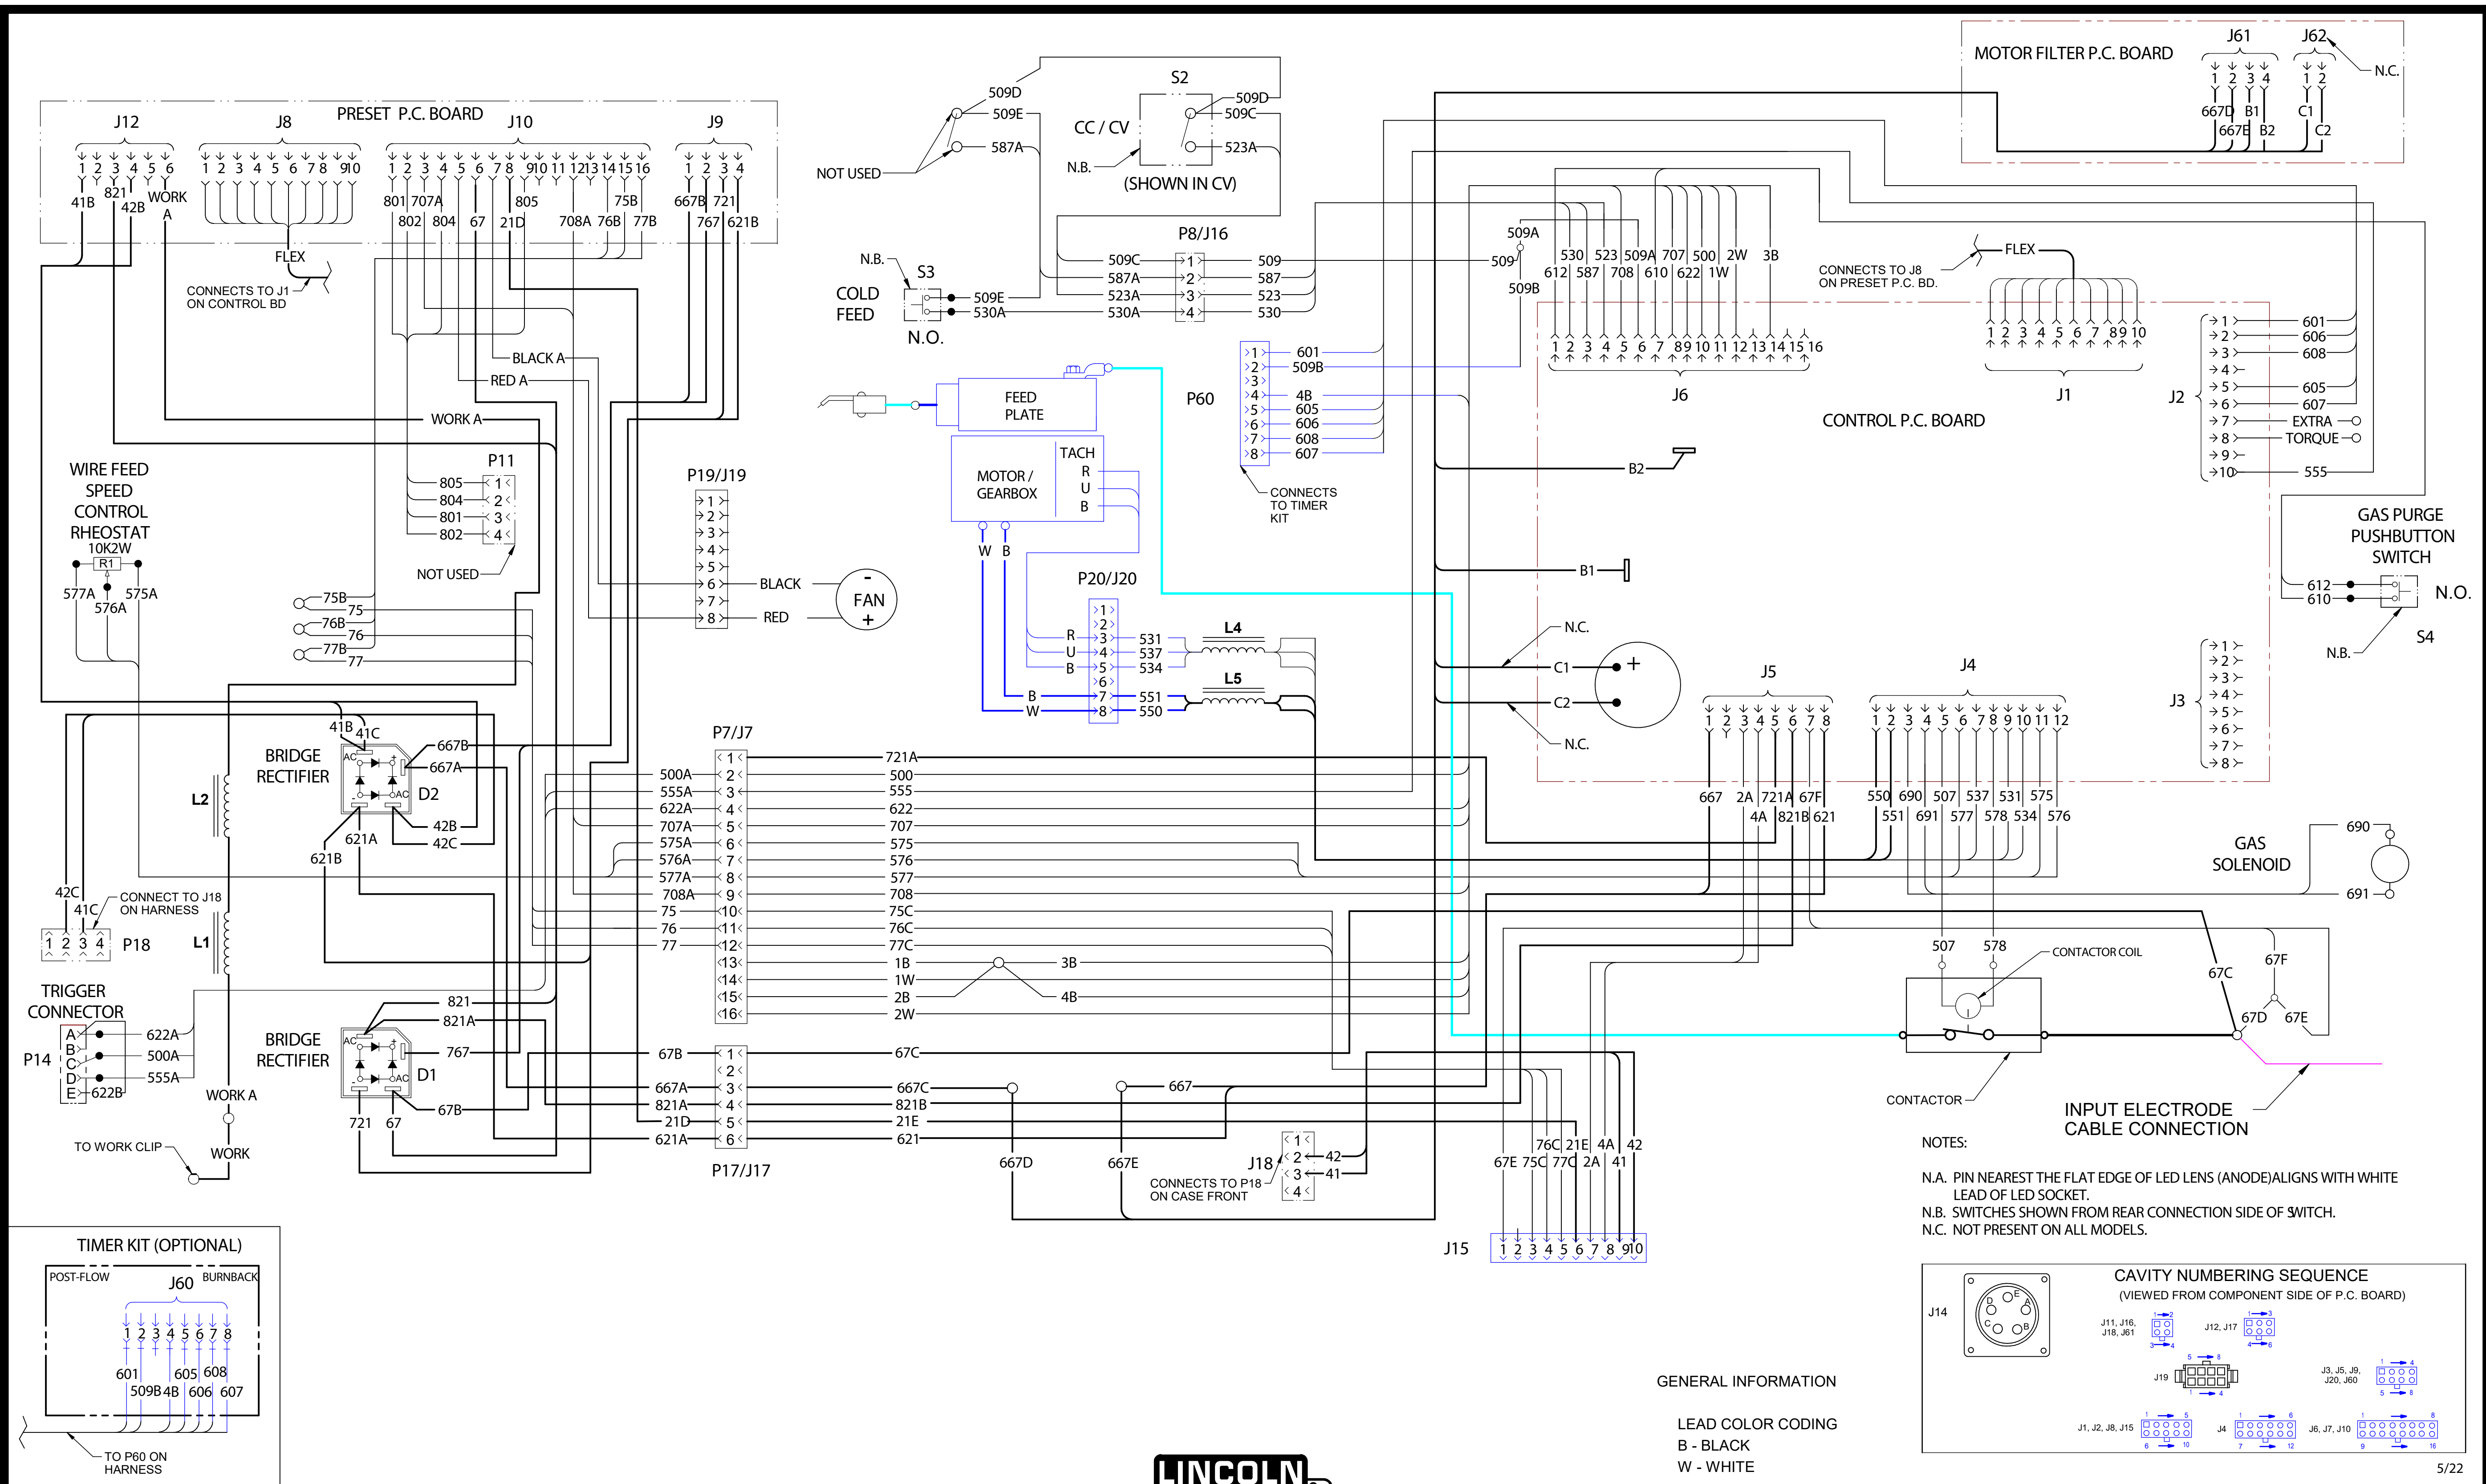

LN-25 PRO RED-D-ARC (DIGITAL) WIRING DIAGRAM G6153 REV: C

NOTES:
 N.A. PIN NEAREST THE FLAT EDGE OF LED LENS (ANODE) ALIGNS WITH WHITE LEAD OF LED SOCKET.
 N.B. SWITCHES SHOWN FROM REAR CONNECTION SIDE OF SWITCH.
 N.C. NOT PRESENT ON ALL MODELS.

GENERAL INFORMATION

LEAD COLOR CODING
 B - BLACK
 W - WHITE

CLEVELAND, OHIO U.S.A.