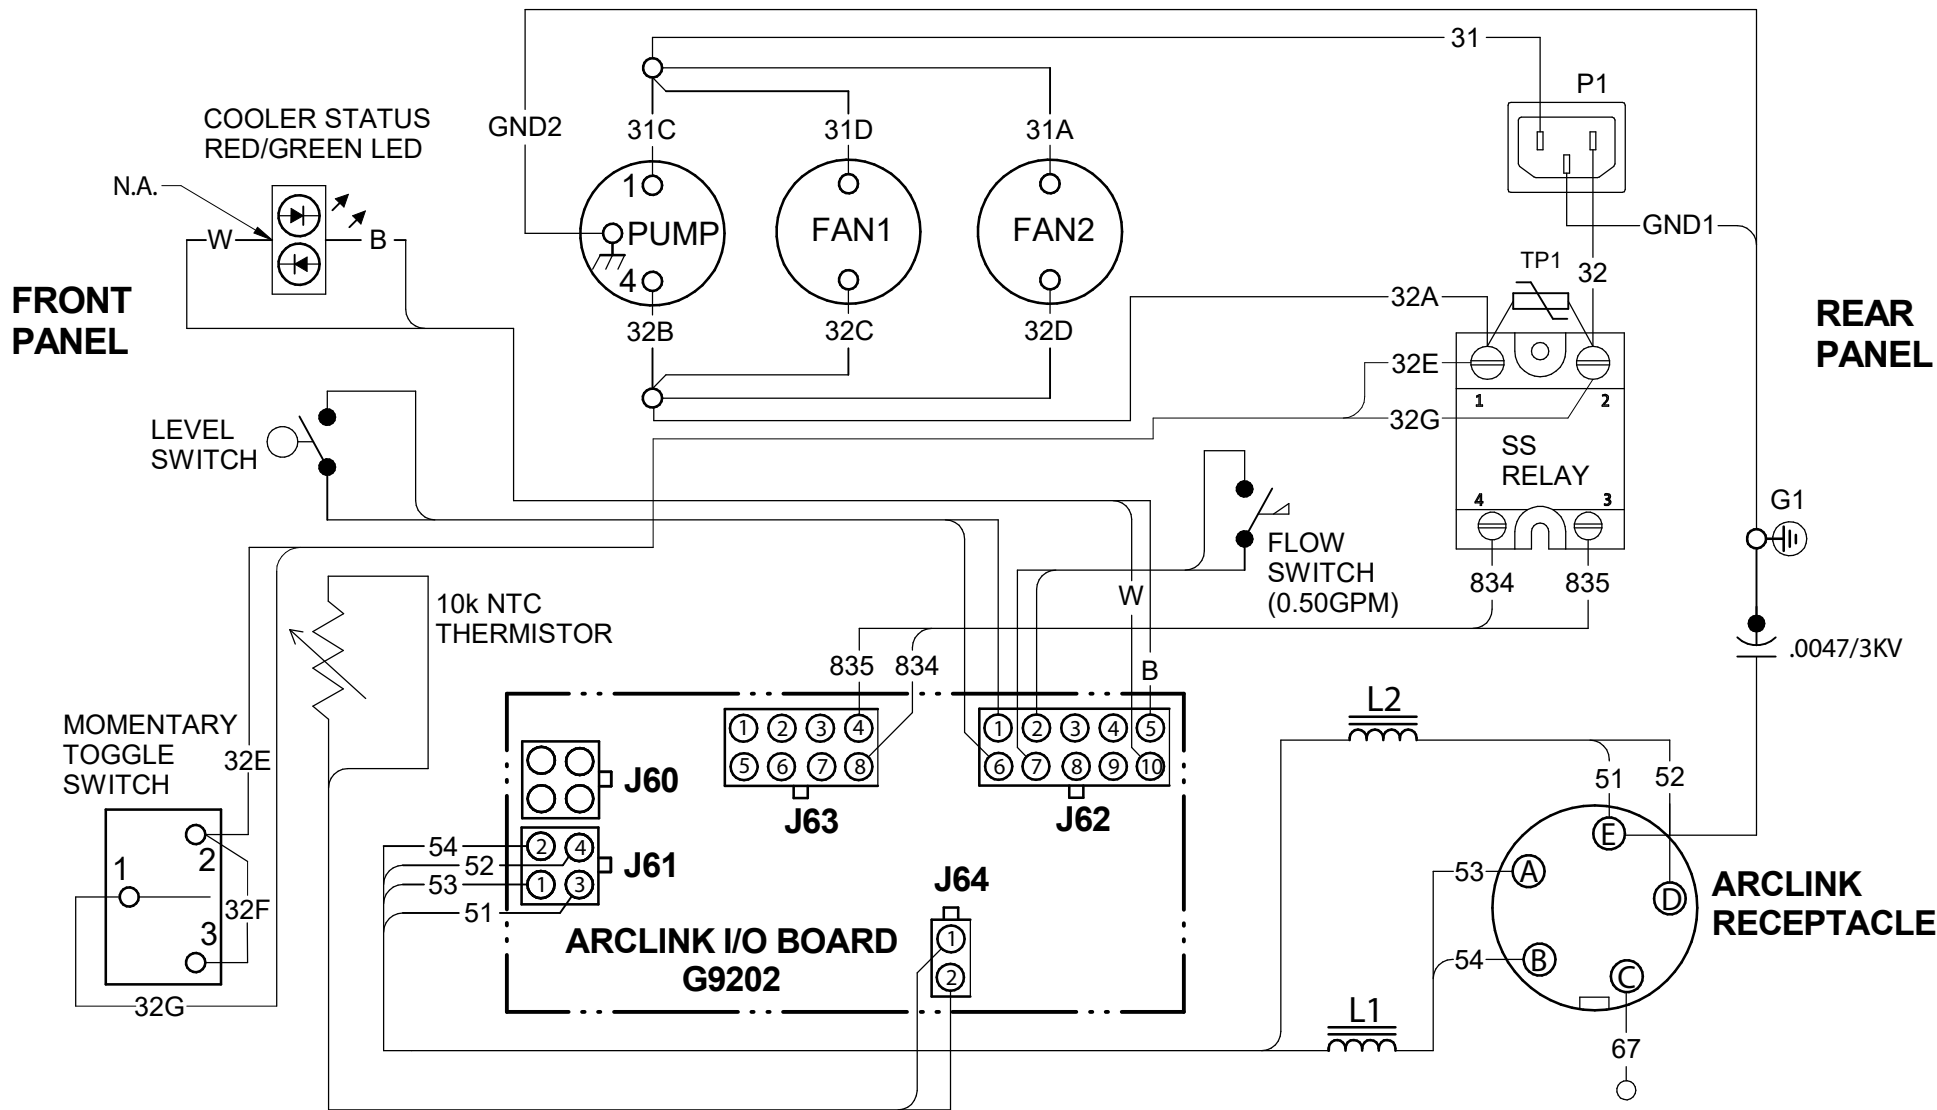

COOL WAVE 20S WIRING DIAGRAM M27154 REV: A

NOTES:

N.A. FLAT SIDE OF LED ALIGNED WITH WHITE LEAD.

COLOR CODE:

B = BLACK	U = BLUE
G = GREEN	N = BROWN
R = RED	Y = YELLOW
W = WHITE	O = ORANGE

LEGEND

- ALL MACHINES
- - - OPTION
- COMPONENT OUTLINE