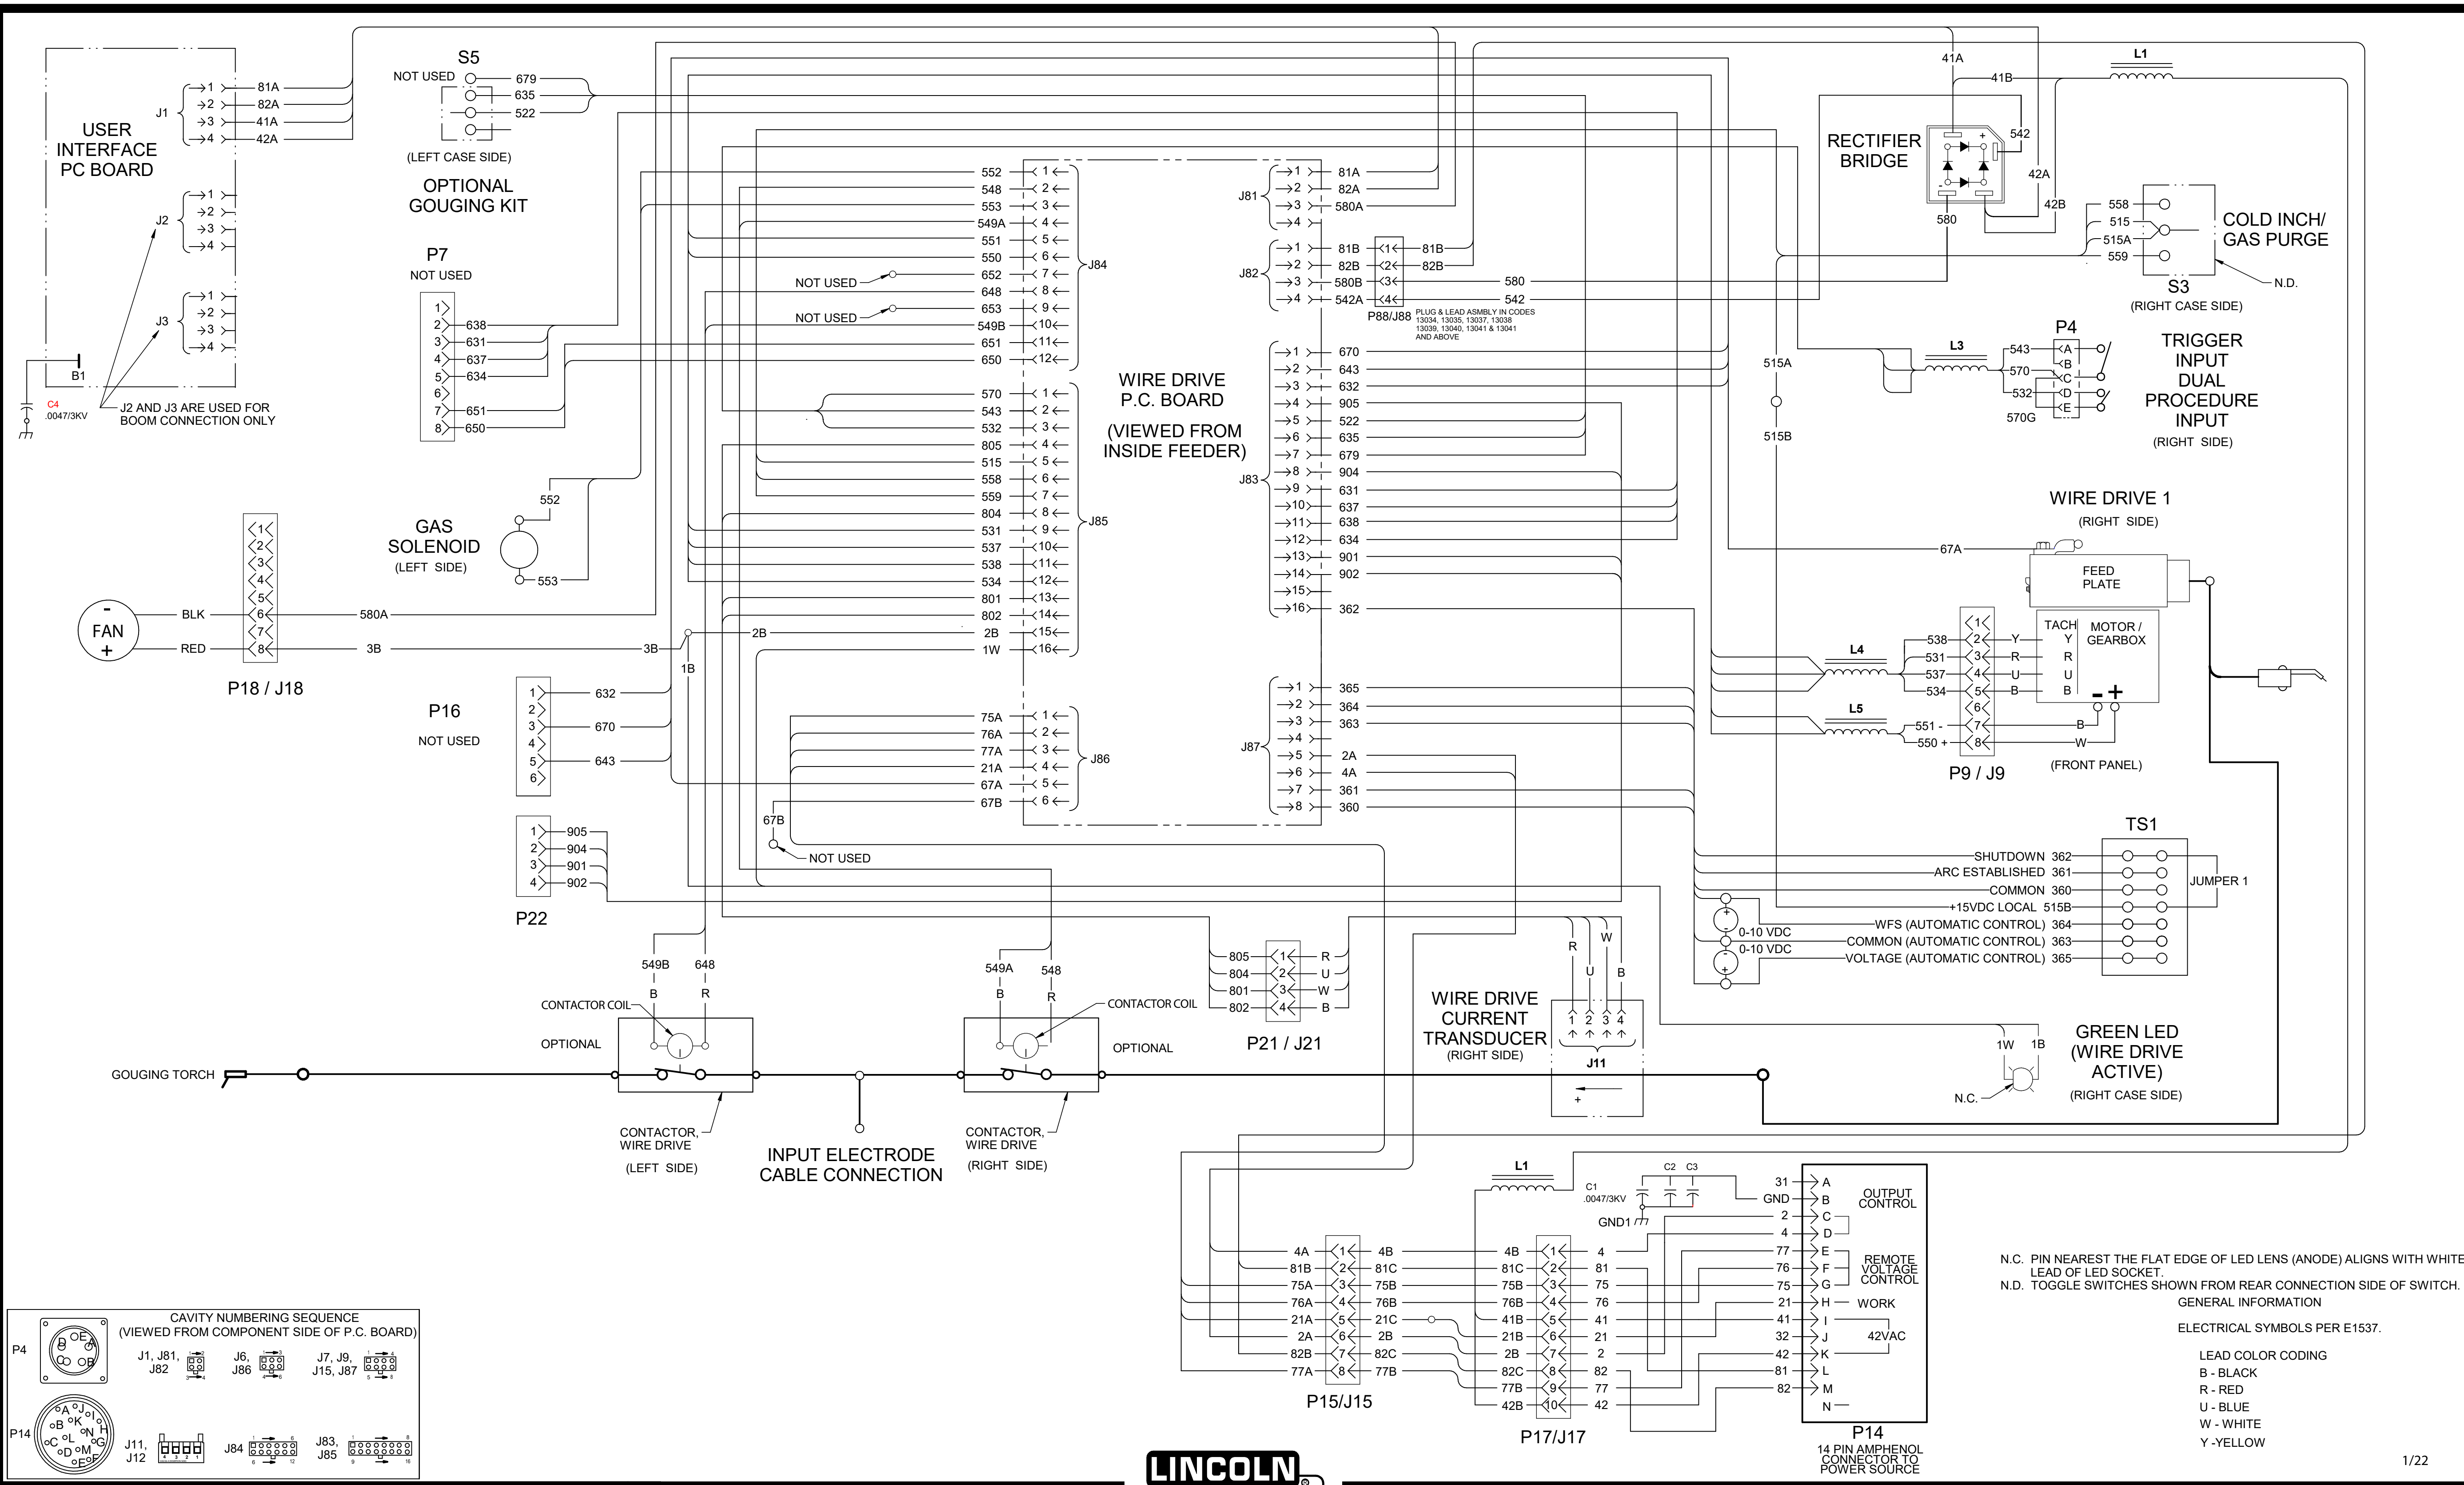

FLEX FEED 84 SINGLE WIRING DIAGRAM G7623 REV: B

CLEVELAND, OHIO U.S.A.