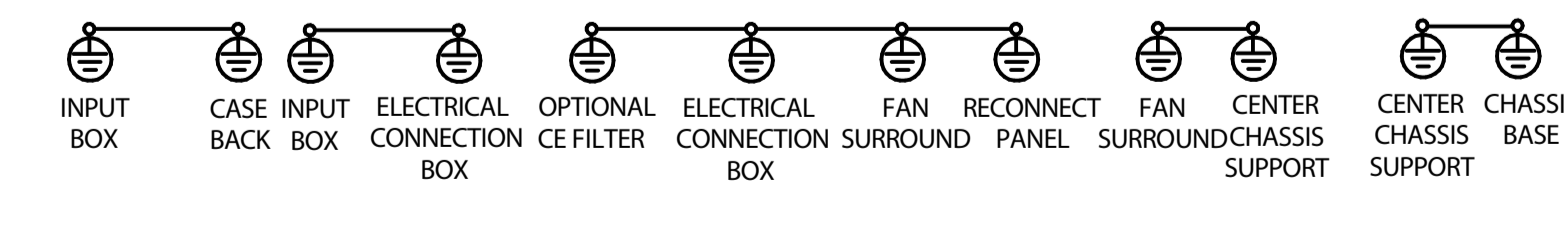

POWER WAVE I400 WIRING DIAGRAM G6347 REV: B

LEGEND
 — ALL MACHINES
 - - - OPTION
 --- COMPONENT OUTLINE

COLOR CODE:
 B = BLACK
 G = GREEN
 R = RED
 W = WHITE
 U = BLUE
 N = BROWN
 Y = YELLOW

CLEVELAND, OHIO U.S.A.

CONNECTOR CAVITY NUMBERING SEQUENCE (VIEWED FROM COMPONENT SIDE OF BOARD)