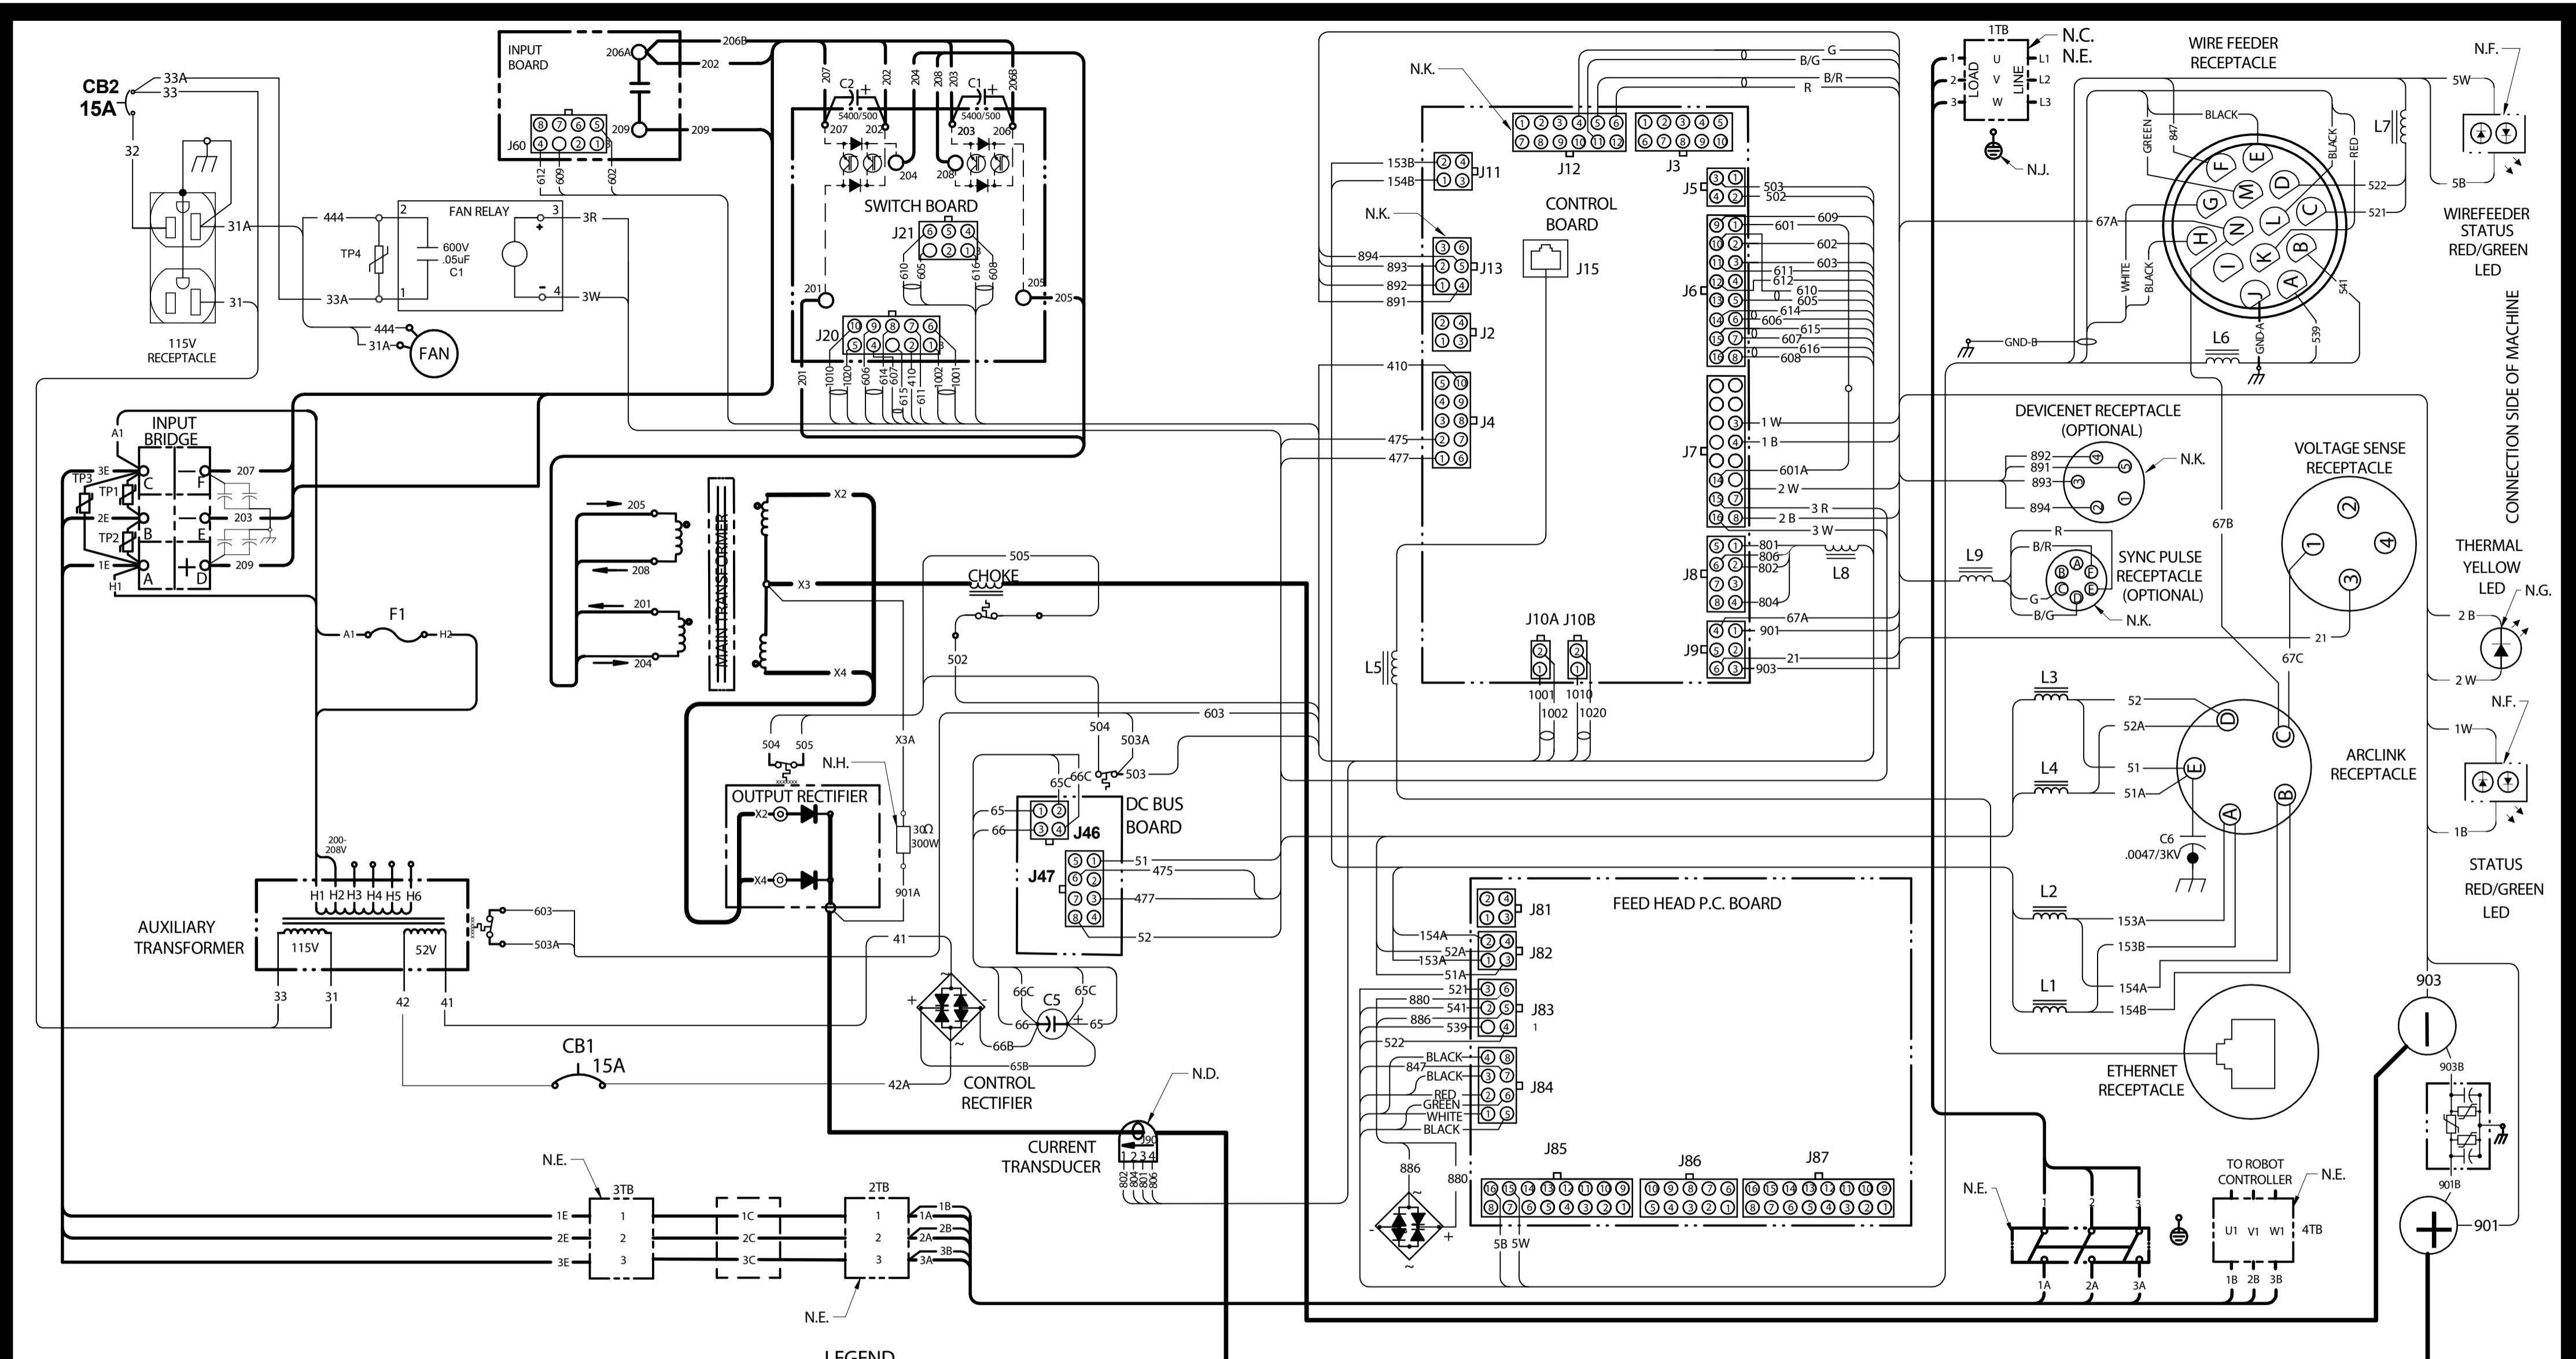

POWER WAVE I400 WIRING DIAGRAM G6347 REV: B

LEGEND
 — ALL MACHINES
 - - - OPTION
 --- COMPONENT OUTLINE

COLOR CODE:
 B = BLACK
 G = GREEN
 R = RED
 W = WHITE
 U = BLUE
 N = BROWN
 Y = YELLOW

CLEVELAND, OHIO U.S.A.

CONNECTOR CAVITY NUMBERING SEQUENCE (VIEWED FROM COMPONENT SIDE OF BOARD)