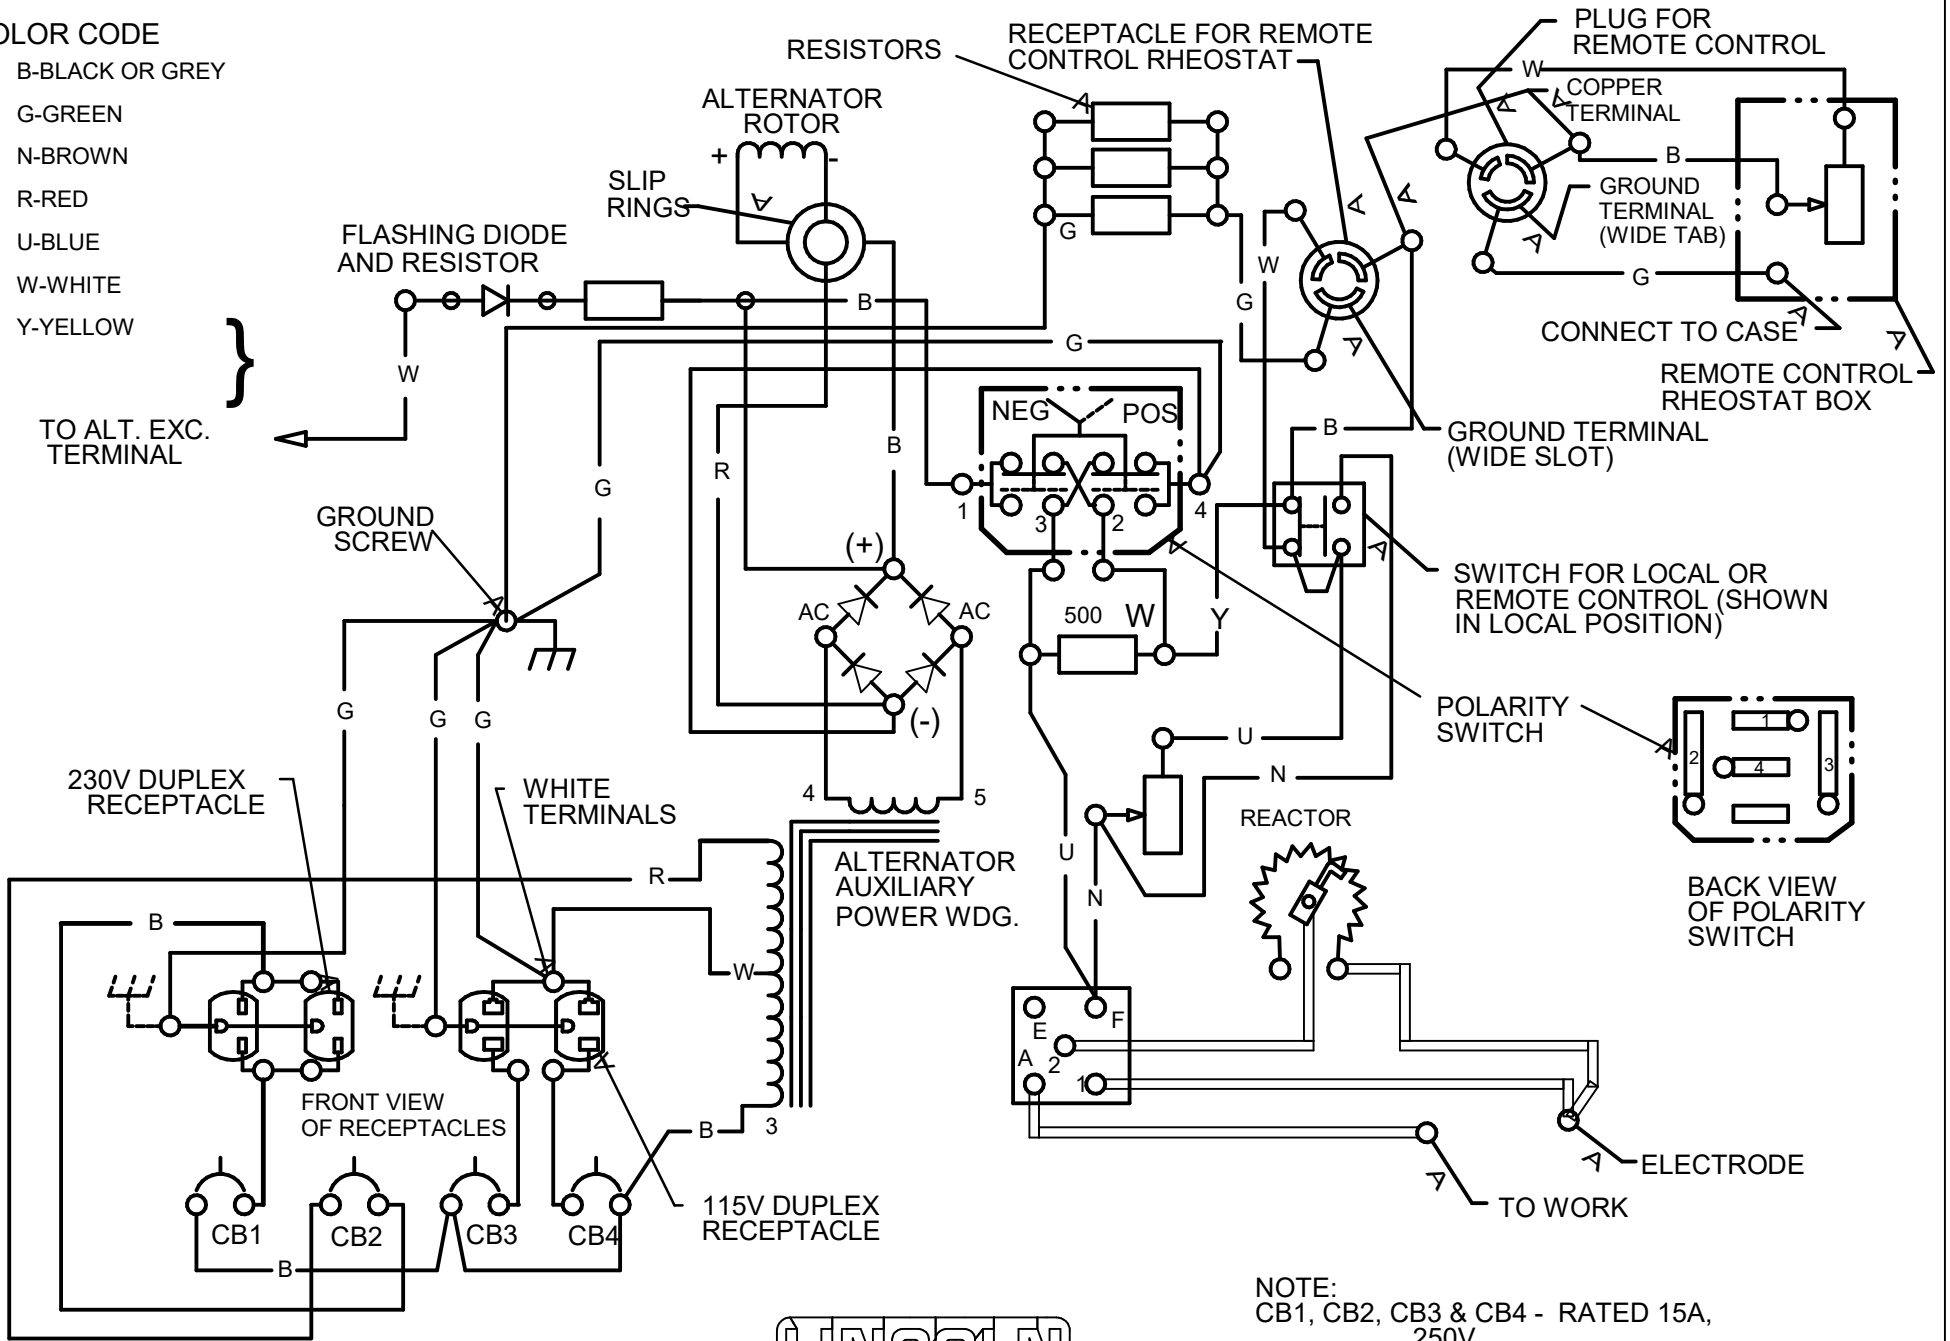

SAE 400 WIRING DIAGRAM M18827 REV:C

COLOR CODE

- B-BLACK OR GREY
- G-GREEN
- N-BROWN
- R-RED
- U-BLUE
- W-WHITE
- Y-YELLOW

NOTE:
CB1, CB2, CB3 & CB4 - RATED 15A,
250V