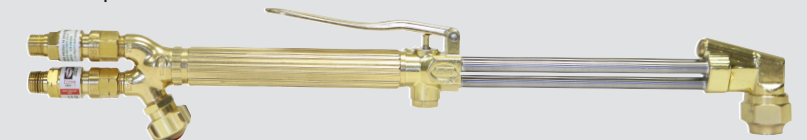

### V42-4 MEDIUM DUTY CUTTING TORCH

MODEL SHOWN:  
V42-4E

- ▶ Medium Duty Torch
- ▶ Available in acetylene and alternate fuel mixer versions
- ▶ All brass construction, with brazed connections
- ▶ 1 year warranty
- ▶ Cuts up to 6"