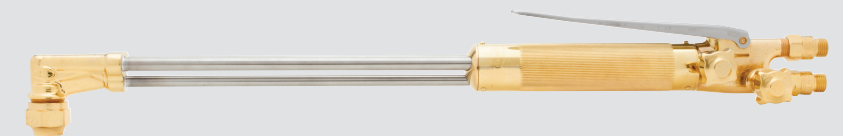

### V42-4 MEDIUM DUTY CUTTING TORCH

MODEL SHOWN:  
V42-4E

- ▶ Medium Duty Torch
- ▶ Available in acetylene and alternate fuel mixer versions
- ▶ All brass construction, with brazed connections
- ▶ 1 year warranty
- ▶ Cuts up to 6"

### V242 HEAVY DUTY CUTTING TORCH

MODEL SHOWN:  
V242-2L

- ▶ Heavy Duty Torch
- ▶ Available in alternate fuel mixer versions
- ▶ All brass construction, with brazed connections
- ▶ 1 year warranty
- ▶ Cuts up to 12"